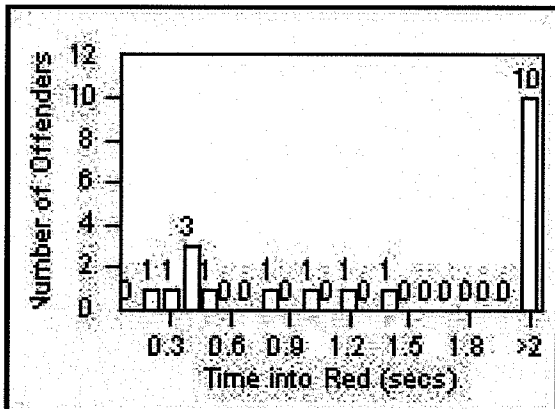

LANE TOTAL

Redflex Redlight Offender Statistics

CONTRACT: Bell Gardens
 DATE FROM: 1/Jul/2009

LOCATION: BEG-FLEA-01 Florence Ave and Eastern Ave
 DATE TO: 31/Jul/2009

LANE 1

LANE 2

LANE 3

Redflex Redlight Offender Statistics