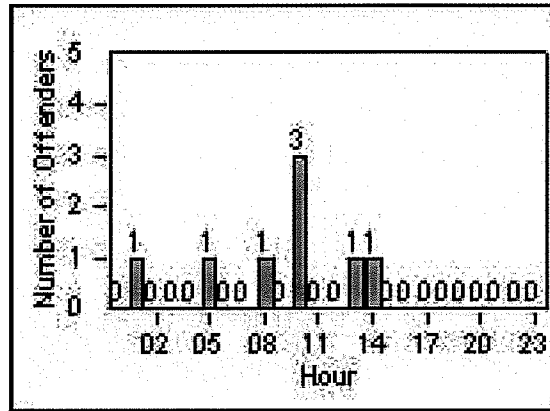

DATE FROM: 1/May/2009

DATE TO: 31/May/2009

LANE 1

LANE 2

LANE 3

Redflex Redlight Offender Statistics

CONTRACT: Bell Gardens
 DATE FROM: 1/May/2009

LOCATION: BEG-FLEA-03 Florence Ave and Eastern Ave
 DATE TO: 31/May/2009