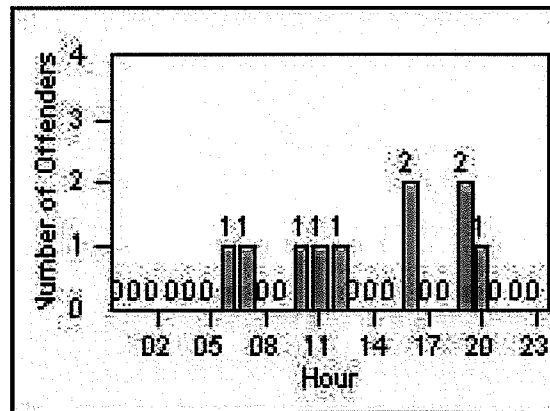

LANE 4

LANE 5