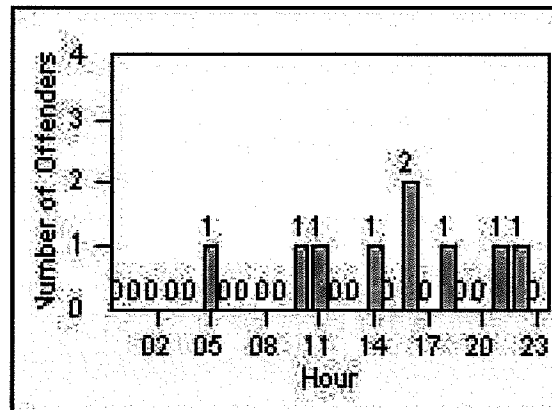

LANE 4

LANE 5