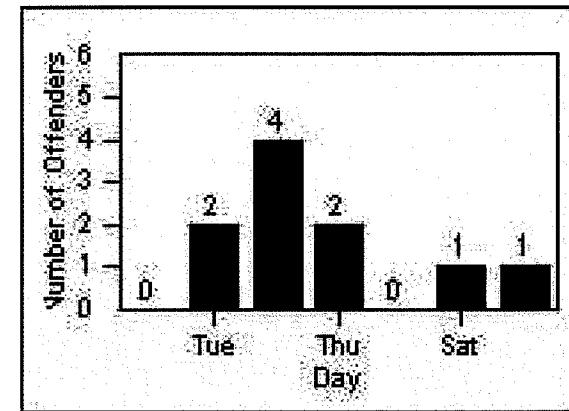

Redflex Redlight Offender Statistics

CONTRACT: Bell Gardens
DATE FROM: 1/May/2009

LOCATION: BEG-FLEA-03 Florence Ave and Eastern Ave
DATE TO: 31/May/2009

LANE 4

LANE 5