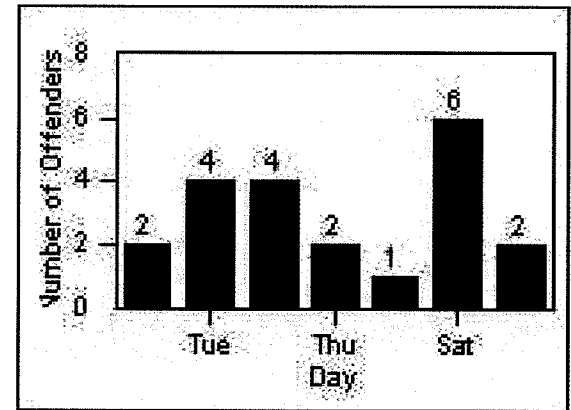

DATE TO: 30/Apr/2009

LANE TOTAL

Redflex Redlight Offender Statistics

CONTRACT: Bell Gardens
 DATE FROM: 1/May/2009

LOCATION: BEG-FLEA-01 Florence Ave and Eastern Ave
 DATE TO: 31/May/2009

LANE 1

LANE 2

LANE 3

Redflex Redlight Offender Statistics

CONTRACT: Bell Gardens

LOCATION: BEG-FLEA-01 Florence Ave and Eastern Ave

DATE FROM: 1/May/2009

DATE TO: 31/May/2009

LANE 4

LANE 5

Redflex Redlight Offender Statistics