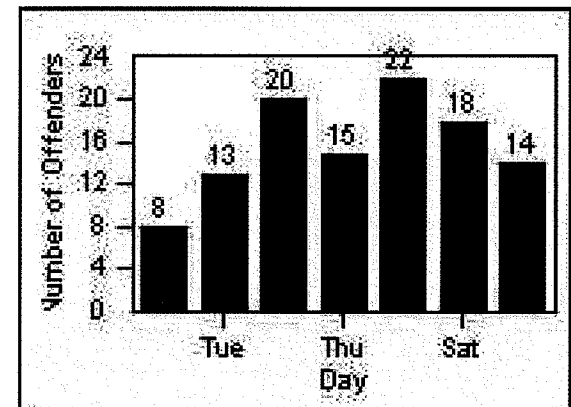

DATE FROM: 1/May/2009

DATE TO: 31/May/2009

LANE 1

LANE 2

LANE 3

Redflex Redlight Offender Statistics

CONTRACT: Bell Gardens
 DATE FROM: 1/May/2009

LOCATION: BEG-FLEA-03 Florence Ave and Eastern Ave
 DATE TO: 31/May/2009