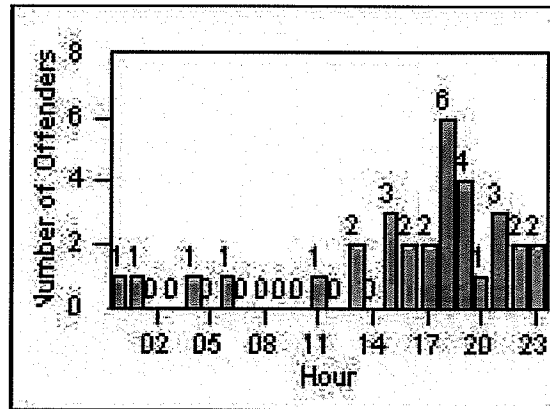

Redflex Redlight Offender Statistics

CONTRACT: Bell Gardens
DATE FROM: 1/Aug/2009

LOCATION: BEG-FLEA-01 Florence Ave and Eastern Ave
DATE TO: 31/Aug/2009

LANE 1