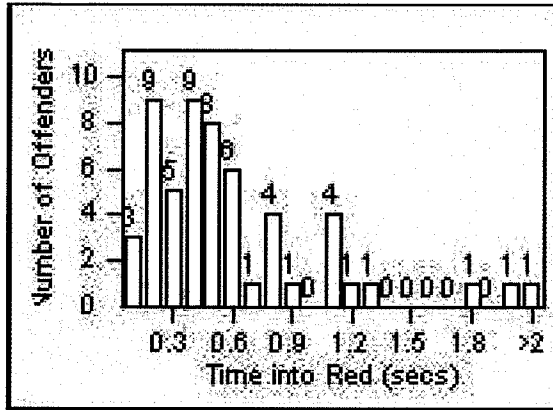

Redflex Redlight Offender Statistics

CONTRACT: Bell Gardens

LOCATION: BEG-FLEA-03 Florence Ave and Eastern Ave

DATE FROM: 1/Jul/2009

DATE TO: 31/Jul/2009

LANE 1