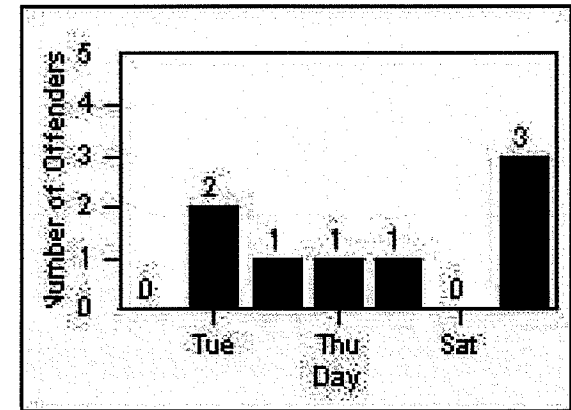

LANE 2

LANE 3

Redflex Redlight Offender Statistics

CONTRACT: Bell Gardens
 DATE FROM: 1/Aug/2009

LOCATION: BEG-FLEA-03 Florence Ave and Eastern Ave
 DATE TO: 31/Aug/2009

LANE 4

LANE 5

Redflex Redlight Offender Statistics