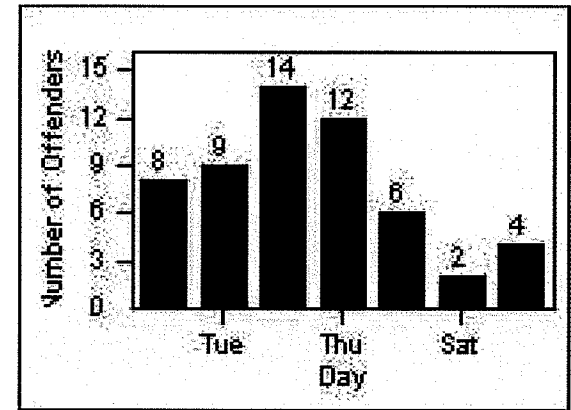

Redflex Redlight Offender Statistics

CONTRACT: Bell Gardens

LOCATION: BEG-FLEA-03 Florence Ave and Eastern Ave

DATE FROM: 1/Jul/2009

DATE TO: 31/Jul/2009

LANE 1