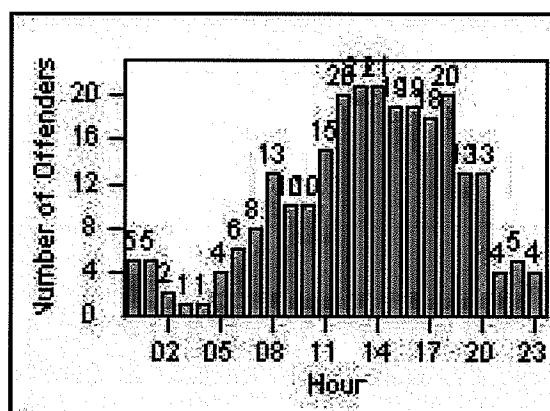

LANE 4

LANE 5