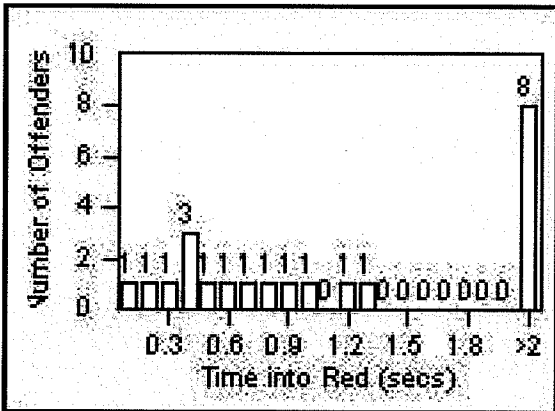

DATE TO: 30/Apr/2009

LANE TOTAL

Redflex Redlight Offender Statistics

CONTRACT: Bell Gardens
 DATE FROM: 1/May/2009

LOCATION: BEG-FLEA-01 Florence Ave and Eastern Ave
 DATE TO: 31/May/2009

LANE 1

LANE 2

LANE 3