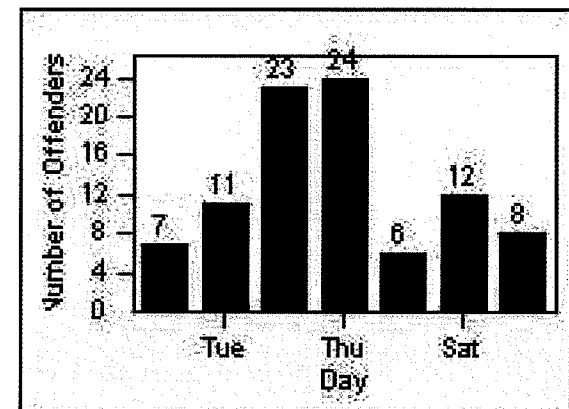

Redflex Redlight Offender Statistics

CONTRACT: Bell Gardens

LOCATION: BEG-FLEA-03 Florence Ave and Eastern Ave

DATE FROM: 1/Apr/2009

DATE TO: 30/Apr/2009

LANE TOTAL