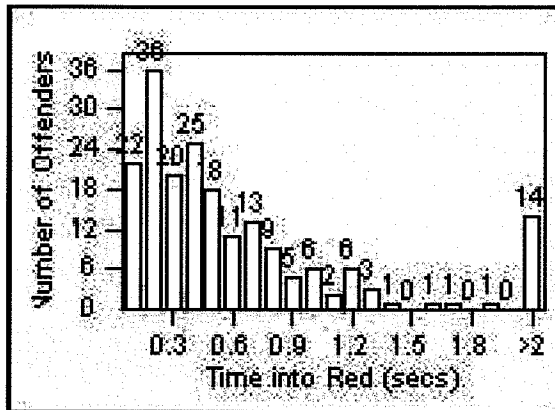

LANE 4

LANE 5

Redflex Redlight Offender Statistics

CONTRACT: Bell Gardens
 DATE FROM: 1/May/2009

LOCATION: BEG-FLEA-03 Florence Ave and Eastern Ave
 DATE TO: 31/May/2009

LANE TOTAL

Redflex Redlight Offender Statistics