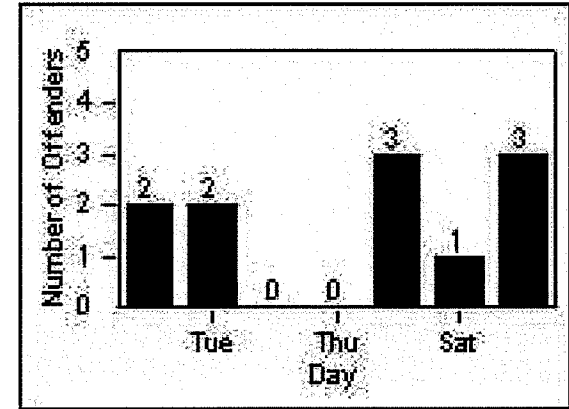

LANE 2

LANE 3

Redflex Redlight Offender Statistics

CONTRACT: Bell Gardens
 DATE FROM: 1/Aug/2009

LOCATION: BEG-FLEA-03 Florence Ave and Eastern Ave
 DATE TO: 31/Aug/2009

LANE 4

LANE 5

Redflex Redlight Offender Statistics