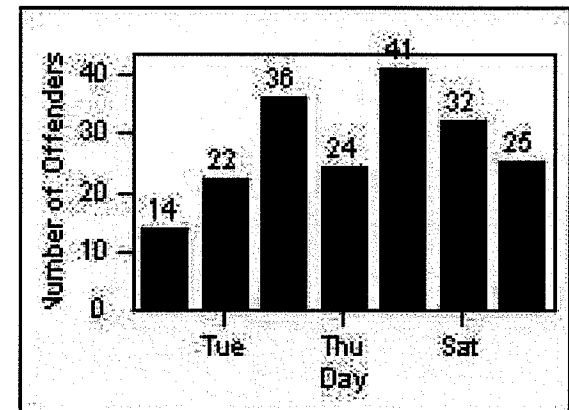

LANE 4

LANE 5

Redflex Redlight Offender Statistics

CONTRACT: Bell Gardens
 DATE FROM: 1/May/2009

LOCATION: BEG-FLEA-03 Florence Ave and Eastern Ave
 DATE TO: 31/May/2009

LANE TOTAL

Redflex Redlight Offender Statistics