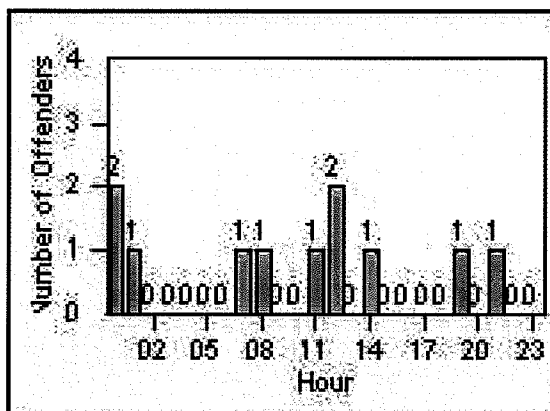

CONTRACT: Bell Gardens
 DATE FROM: 1/Jan/2009

LOCATION: BEG-FLEA-01 Florence Ave and Eastern Ave
 DATE TO: 30/Jun/2009

LANE 1

LANE 2

LANE 3

Redflex Redlight Offender Statistics

CONTRACT: Bell Gardens
DATE FROM: 1/Jan/2009