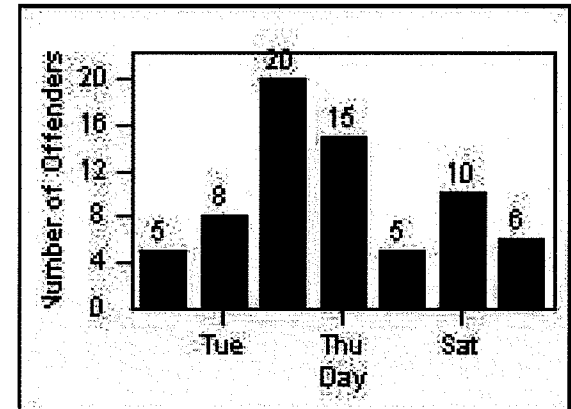

DATE FROM: 1/Apr/2009

DATE TO: 30/Apr/2009

LANE 1

LANE 2

LANE 3

Redflex Redlight Offender Statistics

CONTRACT: Bell Gardens

LOCATION: BEG-FLEA-03 Florence Ave and Eastern Ave