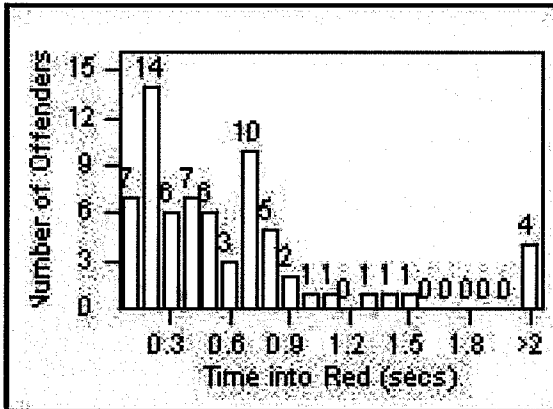

DATE FROM: 1/Apr/2009

DATE TO: 30/Apr/2009

LANE 1

LANE 2

LANE 3

Redflex Redlight Offender Statistics

CONTRACT: Bell Gardens

LOCATION: BEG-FLEA-03 Florence Ave and Eastern Ave