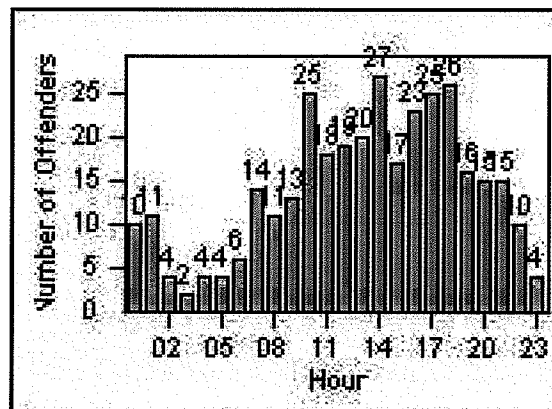

Redflex Redlight Offender Statistics

CONTRACT: Bell Gardens
DATE FROM: 1/Jun/2009

LOCATION: BEG-FLEA-01 Florence Ave and Eastern Ave
DATE TO: 30/Jun/2009

LANE TOTAL