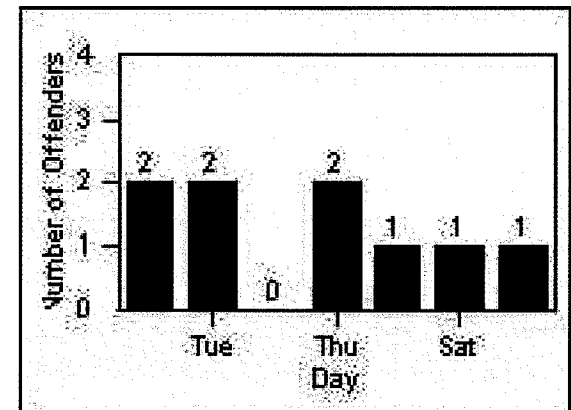

Redflex Redlight Offender Statistics

CONTRACT: Bell Gardens

LOCATION: BEG-FLEA-03 Florence Ave and Eastern Ave

DATE FROM: 1/Apr/2009

DATE TO: 30/Apr/2009

LANE 4

LANE 5