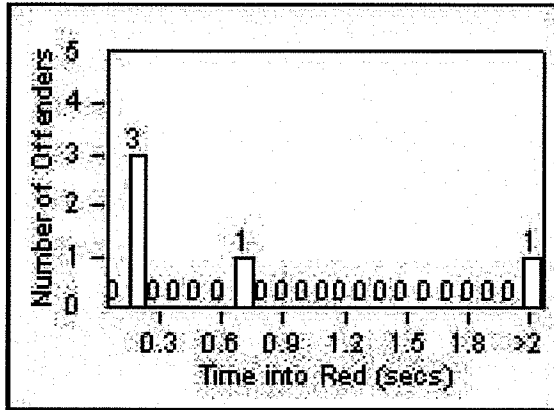

Redflex Redlight Offender Statistics

CONTRACT: Bell Gardens

LOCATION: BEG-FLEA-03 Florence Ave and Eastern Ave

DATE FROM: 1/Apr/2009

DATE TO: 30/Apr/2009