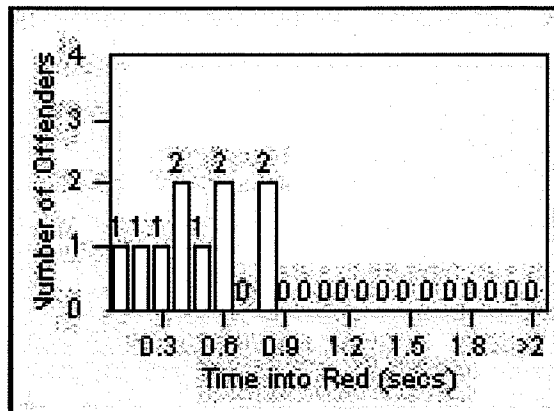

Redflex Redlight Offender Statistics

CONTRACT: Bell Gardens
DATE FROM: 1/May/2009

LOCATION: BEG-FLEA-03 Florence Ave and Eastern Ave
DATE TO: 31/May/2009

LANE 4

LANE 5