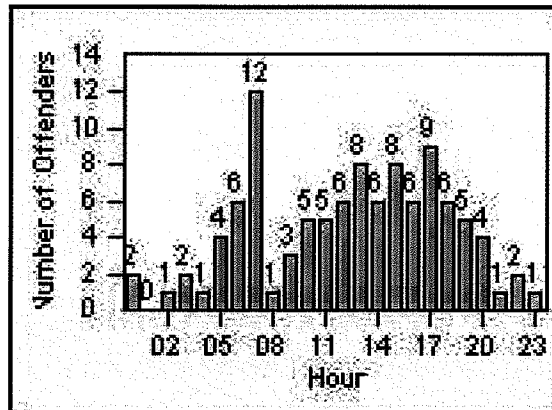

DATE FROM: 1/Jul/2009

DATE TO: 31/Jul/2009

LANE 1

LANE 2

LANE 3

Redflex Redlight Offender Statistics

CONTRACT: Bell Gardens
DATE FROM: 1/Jul/2009

LOCATION: BEG-FLEA-03 Florence Ave and Eastern Ave
DATE TO: 31/Jul/2009