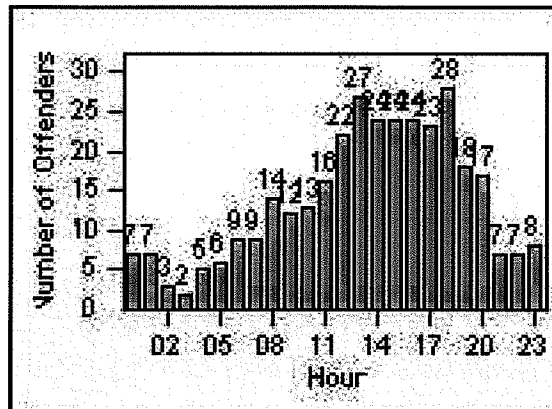

Redflex Redlight Offender Statistics

CONTRACT: Bell Gardens

LOCATION: BEG-FLEA-01 Florence Ave and Eastern Ave

DATE FROM: 1/Aug/2009

DATE TO: 31/Aug/2009

LANE TOTAL