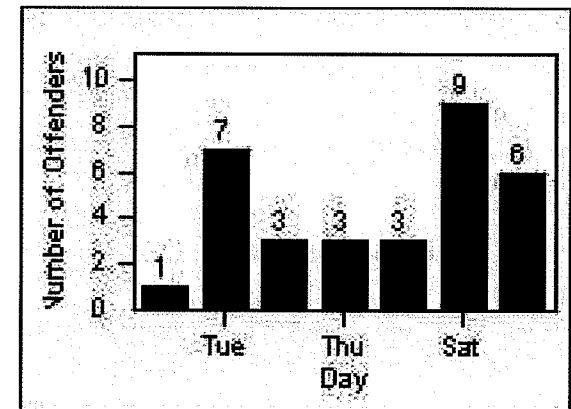

Redflex Redlight Offender Statistics

CONTRACT: Bell Gardens
DATE FROM: 1/Aug/2009

LOCATION: BEG-FLEA-01 Florence Ave and Eastern Ave
DATE TO: 31/Aug/2009

LANE 1