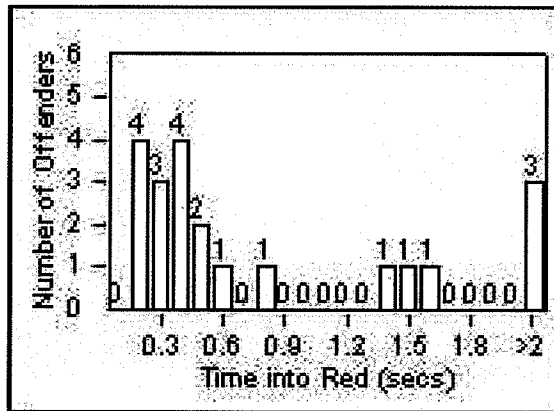

Redflex Redlight Offender Statistics

CONTRACT: Bell Gardens
DATE FROM: 1/Jan/2009

LOCATION: BEG-FLEA-01 Florence Ave and Eastern Ave
DATE TO: 30/Jun/2009