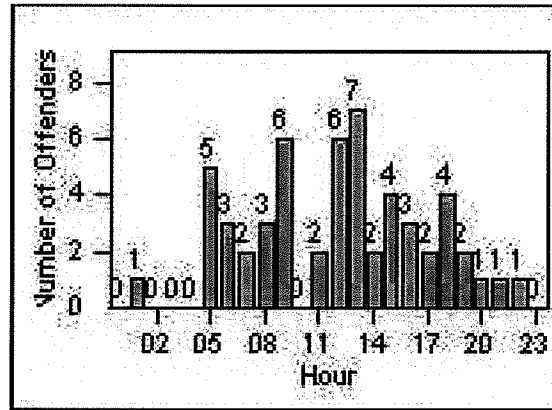

Redflex Redlight Offender Statistics

CONTRACT: Bell Gardens

LOCATION: BEG-FLEA-03 Florence Ave and Eastern Ave

DATE FROM: 1/Jul/2009

DATE TO: 31/Jul/2009

LANE 1