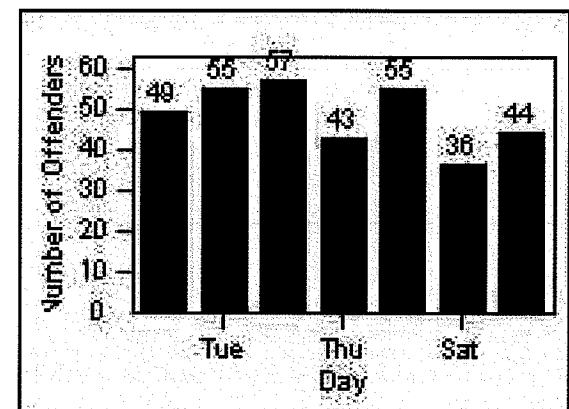

Redflex Redlight Offender Statistics

CONTRACT: Bell Gardens
DATE FROM: 1/Jun/2009

LOCATION: BEG-FLEA-01 Florence Ave and Eastern Ave
DATE TO: 30/Jun/2009

LANE TOTAL