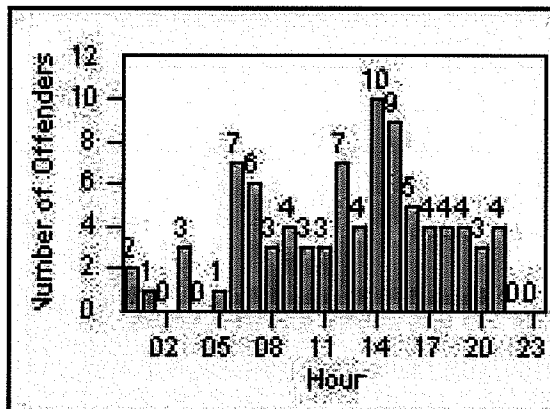

LANE 2

LANE 3