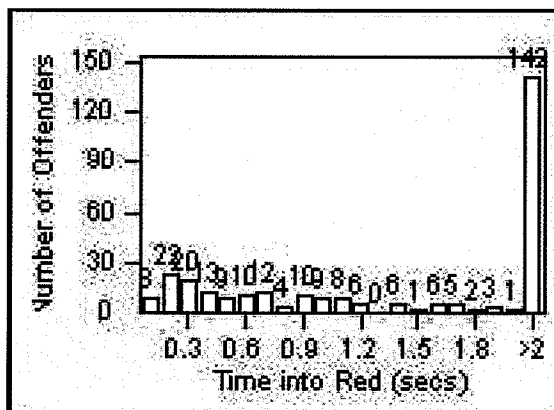

Redflex Redlight Offender Statistics

CONTRACT: Bell Gardens

LOCATION: BEG-FLEA-01 Florence Ave and Eastern Ave

DATE FROM: 1/May/2009

DATE TO: 31/May/2009

LANE 4

LANE 5

Redflex Redlight Offender Statistics