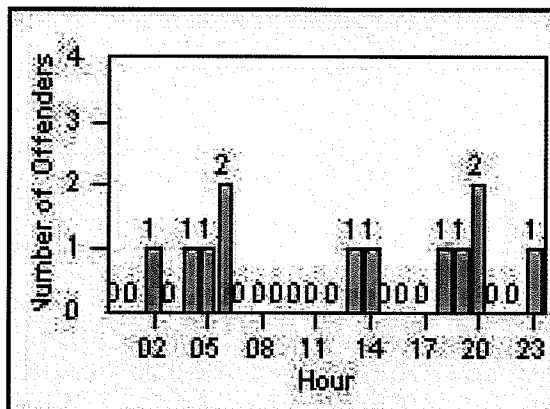

CONTRACT: Bell Gardens
DATE FROM: 1/Aug/2009

LOCATION: BEG-FLEA-01 Florence Ave and Eastern Ave
DATE TO: 31/Aug/2009

LANE 1

LANE 2

LANE 3

Redflex Redlight Offender Statistics

CONTRACT: Bell Gardens

LOCATION: BEG-FLEA-01 Florence Ave and Eastern Ave