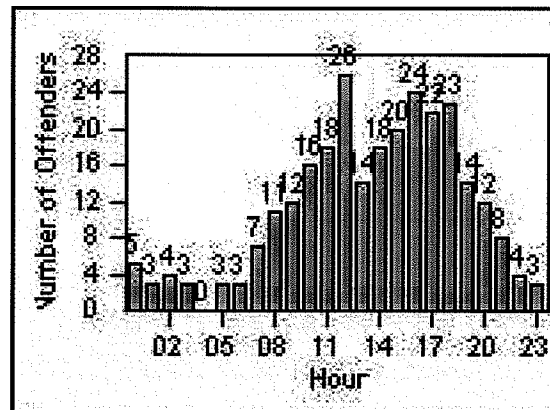

CONTRACT: Bell Gardens

LOCATION: BEG-FLEA-01 Florence Ave and Eastern Ave

DATE FROM: 1/Jul/2009

DATE TO: 31/Jul/2009

LANE 4

LANE 5

Redflex Redlight Offender Statistics

CONTRACT: Bell Gardens