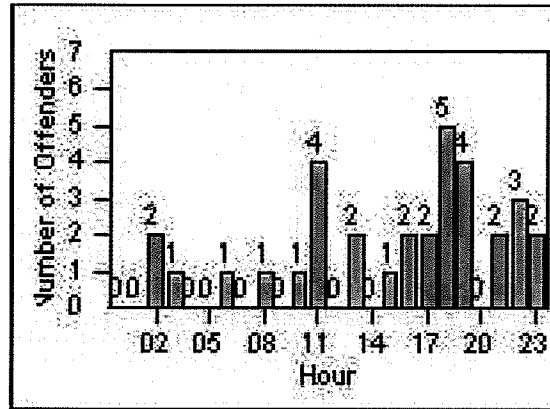

LANE TOTAL

Redflex Redlight Offender Statistics

CONTRACT: Bell Gardens
 DATE FROM: 1/Jul/2009

LOCATION: BEG-FLEA-01 Florence Ave and Eastern Ave
 DATE TO: 31/Jul/2009

LANE 1

LANE 2

LANE 3

Redflex Redlight Offender Statistics