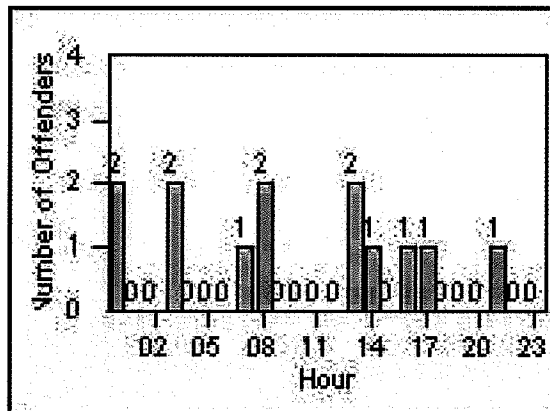

Redflex Redlight Offender Statistics

CONTRACT: Bell Gardens

LOCATION: BEG-FLEA-01 Florence Ave and Eastern Ave

DATE FROM: 1/Apr/2009

DATE TO: 30/Apr/2009

LANE 1

LANE 2

LANE 3