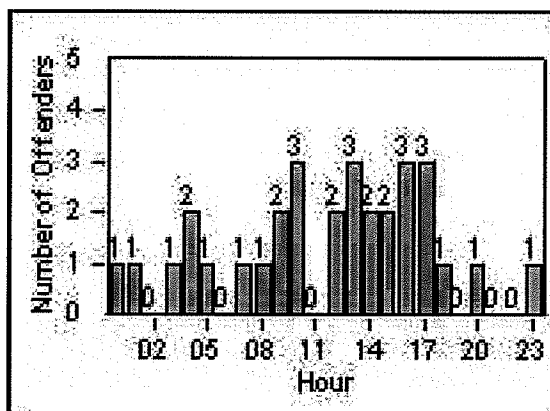

Redflex Redlight Offender Statistics

CONTRACT: Bell Gardens

LOCATION: BEG-FLEA-01 Florence Ave and Eastern Ave

DATE FROM: 1/Aug/2009

DATE TO: 31/Aug/2009