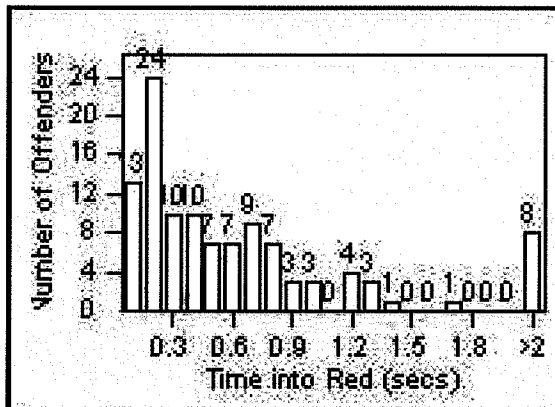

DATE FROM: 1/May/2009

DATE TO: 31/May/2009

LANE 1

LANE 2

LANE 3

Redflex Redlight Offender Statistics

CONTRACT: Bell Gardens
 DATE FROM: 1/May/2009

LOCATION: BEG-FLEA-03 Florence Ave and Eastern Ave
 DATE TO: 31/May/2009