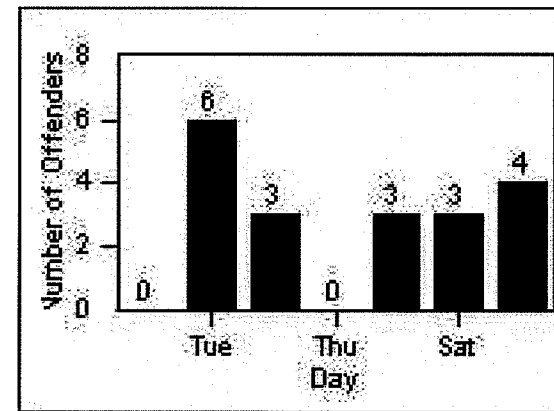

Redflex Redlight Offender Statistics

CONTRACT: Bell Gardens
DATE FROM: 1/Jan/2009

LOCATION: BEG-FLEA-01 Florence Ave and Eastern Ave
DATE TO: 30/Jun/2009

LANE 1