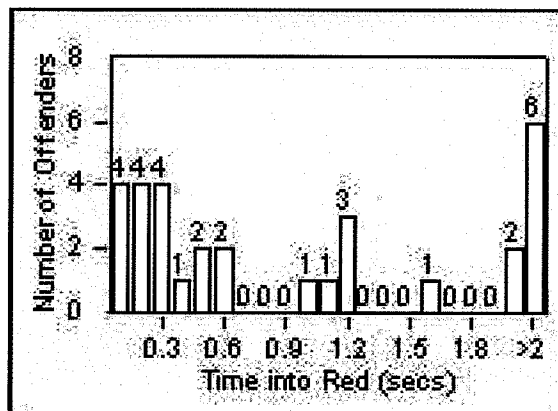

Redflex Redlight Offender Statistics

CONTRACT: Bell Gardens

LOCATION: BEG-FLEA-01 Florence Ave and Eastern Ave

DATE FROM: 1/Aug/2009

DATE TO: 31/Aug/2009