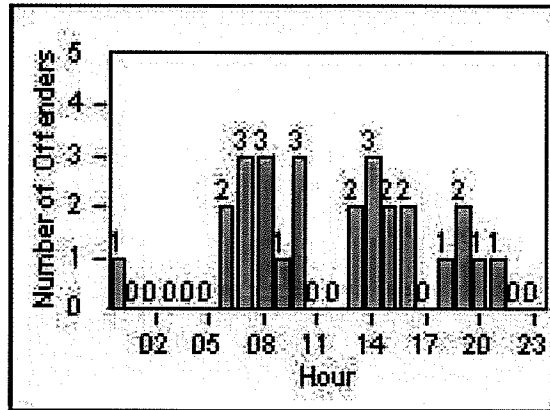

Redflex Redlight Offender Statistics

CONTRACT: Bell Gardens

LOCATION: BEG-FLEA-01 Florence Ave and Eastern Ave

DATE FROM: 1/Jul/2009

DATE TO: 31/Jul/2009