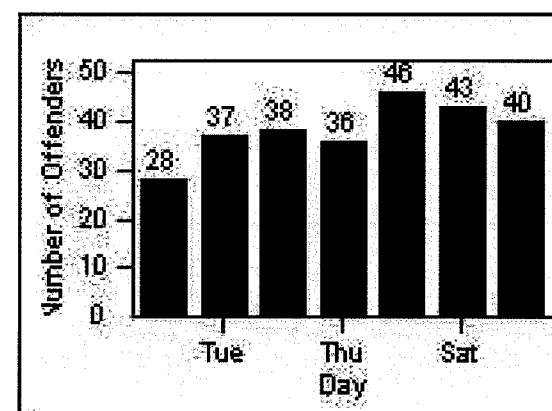

Redflex Redlight Offender Statistics

CONTRACT: Bell Gardens

LOCATION: BEG-FLEA-01 Florence Ave and Eastern Ave

DATE FROM: 1/Apr/2009

DATE TO: 30/Apr/2009

LANE 4

LANE 5

Redflex Redlight Offender Statistics