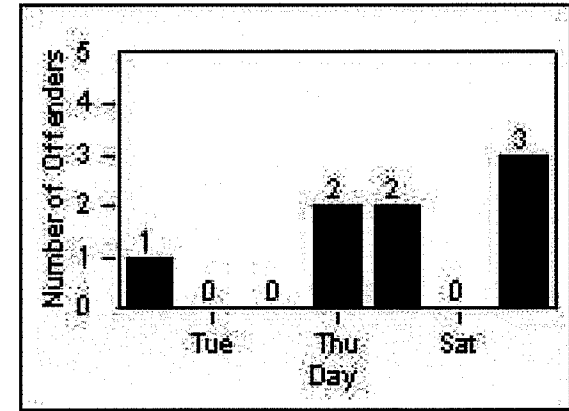

DATE FROM: 1/May/2009

DATE TO: 31/May/2009

LANE 1

LANE 2

LANE 3

Redflex Redlight Offender Statistics

CONTRACT: Bell Gardens
 DATE FROM: 1/May/2009

LOCATION: BEG-FLEA-03 Florence Ave and Eastern Ave
 DATE TO: 31/May/2009