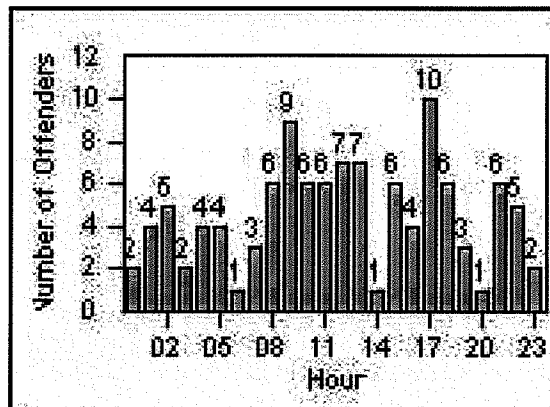

DATE FROM: 1/May/2009

DATE TO: 31/May/2009

LANE 1

LANE 2

LANE 3

Redflex Redlight Offender Statistics

CONTRACT: Bell Gardens
 DATE FROM: 1/May/2009

LOCATION: BEG-FLEA-03 Florence Ave and Eastern Ave
 DATE TO: 31/May/2009