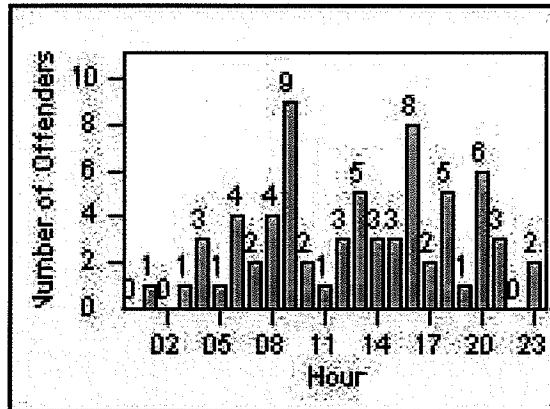

DATE FROM: 1/Apr/2009

DATE TO: 30/Apr/2009

LANE 1

LANE 2

LANE 3

Redflex Redlight Offender Statistics

CONTRACT: Bell Gardens

LOCATION: BEG-FLEA-03 Florence Ave and Eastern Ave