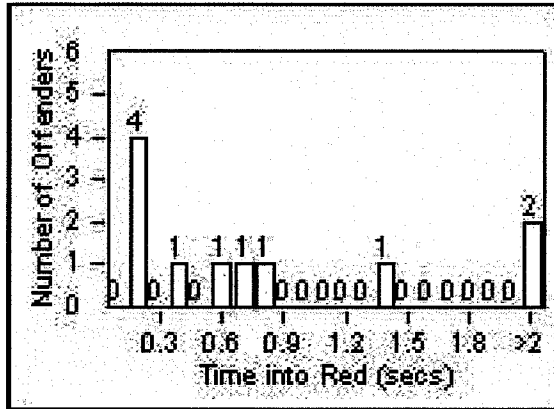

LANE 2

LANE 3

Redflex Redlight Offender Statistics

CONTRACT: Bell Gardens
 DATE FROM: 1/Aug/2009

LOCATION: BEG-FLEA-03 Florence Ave and Eastern Ave
 DATE TO: 31/Aug/2009

LANE 4

LANE 5

Redflex Redlight Offender Statistics