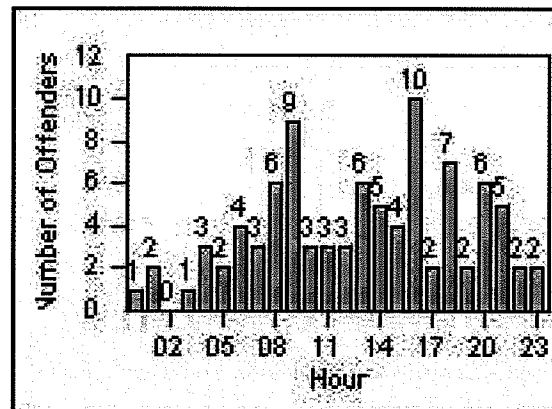

Redflex Redlight Offender Statistics

CONTRACT: Bell Gardens

LOCATION: BEG-FLEA-03 Florence Ave and Eastern Ave

DATE FROM: 1/Apr/2009

DATE TO: 30/Apr/2009

LANE TOTAL