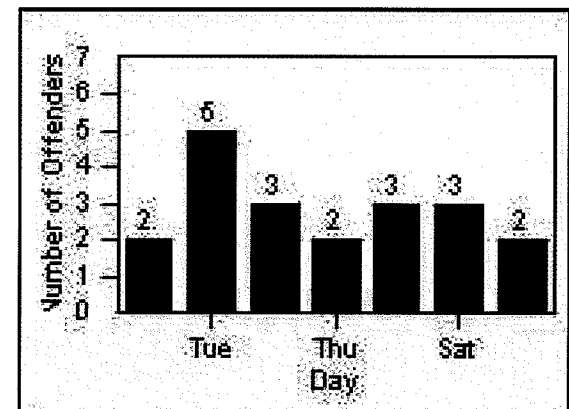

LANE TOTAL

Redflex Redlight Offender Statistics

CONTRACT: Bell Gardens
 DATE FROM: 1/Jul/2009

LOCATION: BEG-FLEA-01 Florence Ave and Eastern Ave
 DATE TO: 31/Jul/2009

LANE 1

LANE 2

LANE 3

Redflex Redlight Offender Statistics