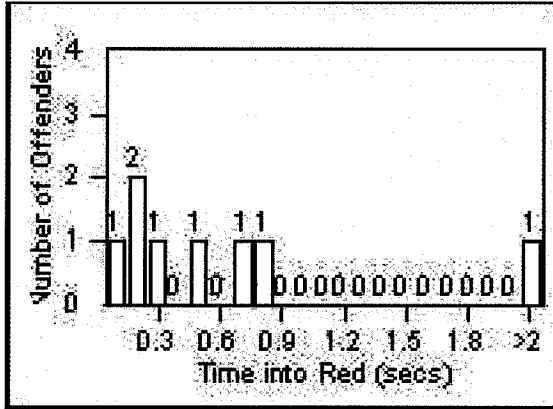

Redflex Redlight Offender Statistics

CONTRACT: Bell Gardens

LOCATION: BEG-FLEA-03 Florence Ave and Eastern Ave

DATE FROM: 1/Apr/2009

DATE TO: 30/Apr/2009

LANE 1