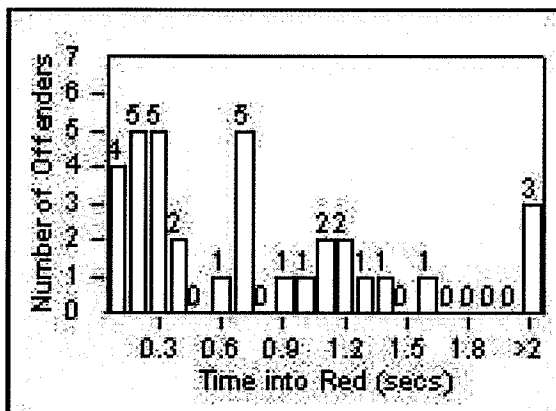

Redflex Redlight Offender Statistics

CONTRACT: Bell Gardens

LOCATION: BEG-FLEA-01 Florence Ave and Eastern Ave

DATE FROM: 1/May/2009

DATE TO: 31/May/2009