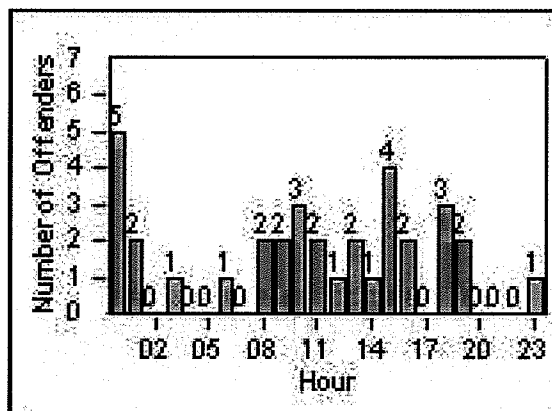

DATE TO: 30/Apr/2009

LANE TOTAL

Redflex Redlight Offender Statistics

CONTRACT: Bell Gardens
 DATE FROM: 1/May/2009

LOCATION: BEG-FLEA-01 Florence Ave and Eastern Ave
 DATE TO: 31/May/2009

LANE 1

LANE 2

LANE 3

Redflex Redlight Offender Statistics

CONTRACT: Bell Gardens

LOCATION: BEG-FLEA-01 Florence Ave and Eastern Ave

DATE FROM: 1/May/2009

DATE TO: 31/May/2009

LANE 4

LANE 5

Redflex Redlight Offender Statistics