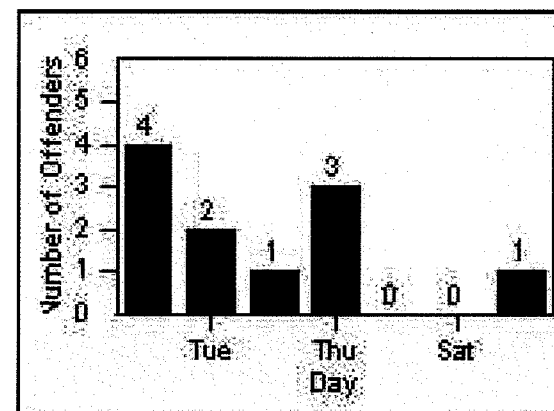

CONTRACT: Bell Gardens
 DATE FROM: 1/Jan/2009

LOCATION: BEG-FLEA-01 Florence Ave and Eastern Ave
 DATE TO: 30/Jun/2009

LANE 1

LANE 2

LANE 3

Redflex Redlight Offender Statistics

CONTRACT: Bell Gardens
DATE FROM: 1/Jan/2009