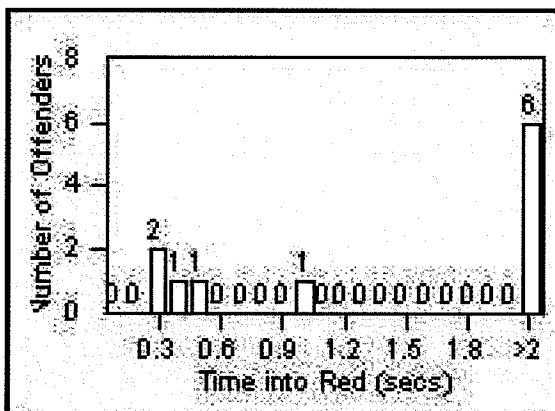

CONTRACT: Bell Gardens
 DATE FROM: 1/Jan/2009

LOCATION: BEG-FLEA-01 Florence Ave and Eastern Ave
 DATE TO: 30/Jun/2009

LANE 1

LANE 2

LANE 3

Redflex Redlight Offender Statistics

CONTRACT: Bell Gardens
DATE FROM: 1/Jan/2009