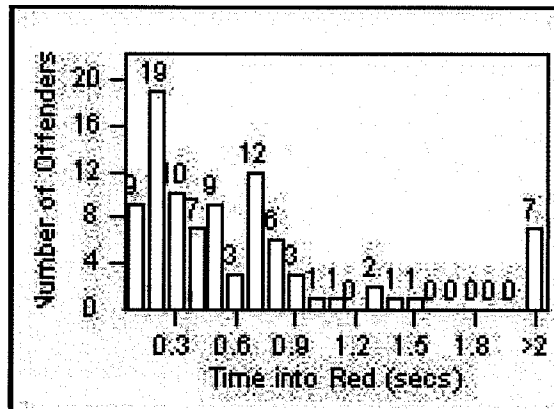

Redflex Redlight Offender Statistics

CONTRACT: Bell Gardens

LOCATION: BEG-FLEA-03 Florence Ave and Eastern Ave

DATE FROM: 1/Apr/2009

DATE TO: 30/Apr/2009

LANE TOTAL