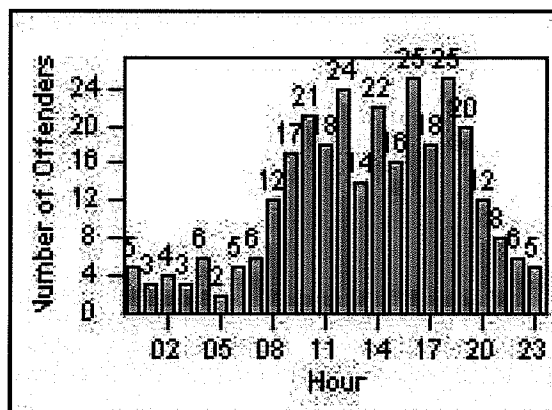

Redflex Redlight Offender Statistics

CONTRACT: Bell Gardens

LOCATION: BEG-FLEA-01 Florence Ave and Eastern Ave

DATE FROM: 1/May/2009

DATE TO: 31/May/2009

LANE 4

LANE 5

Redflex Redlight Offender Statistics