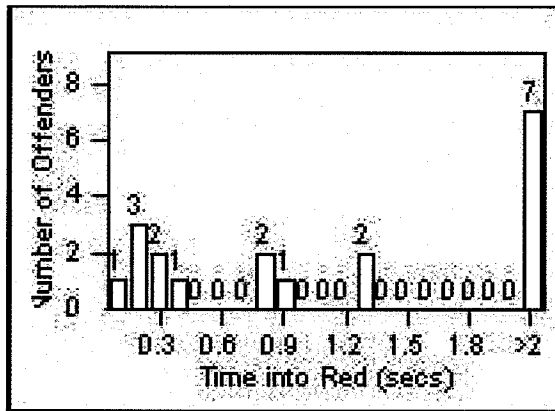

Redflex Redlight Offender Statistics

CONTRACT: Bell Gardens
DATE FROM: 1/Jan/2009

LOCATION: BEG-FLEA-01 Florence Ave and Eastern Ave
DATE TO: 30/Jun/2009

LANE 1