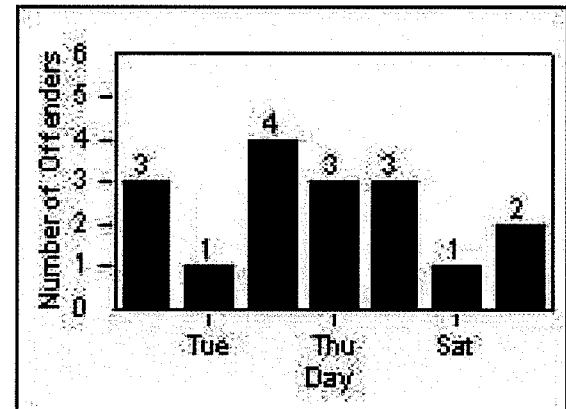

DATE FROM: 1/Jul/2009

DATE TO: 31/Jul/2009

LANE 1

LANE 2

LANE 3

Redflex Redlight Offender Statistics

CONTRACT: Bell Gardens
DATE FROM: 1/Jul/2009

LOCATION: BEG-FLEA-03 Florence Ave and Eastern Ave
DATE TO: 31/Jul/2009