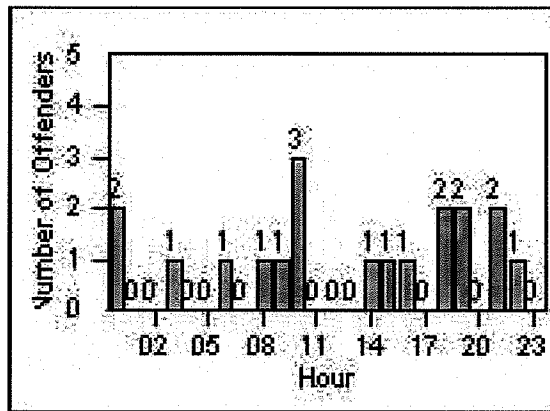

Redflex Redlight Offender Statistics

CONTRACT: Bell Gardens
DATE FROM: 1/Jan/2009

LOCATION: BEG-FLEA-01 Florence Ave and Eastern Ave
DATE TO: 30/Jun/2009

LANE 1