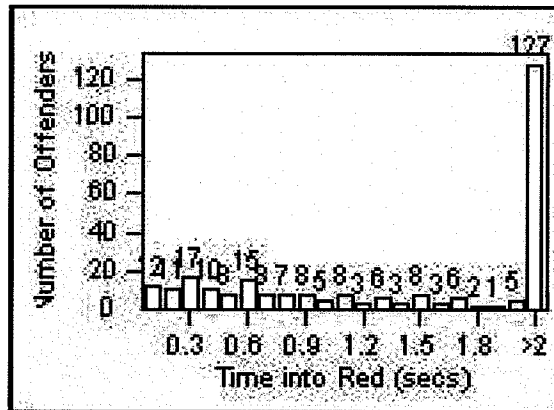

CONTRACT: Bell Gardens

LOCATION: BEG-FLEA-01 Florence Ave and Eastern Ave

DATE FROM: 1/Jul/2009

DATE TO: 31/Jul/2009

LANE 4

LANE 5

Redflex Redlight Offender Statistics

CONTRACT: Bell Gardens