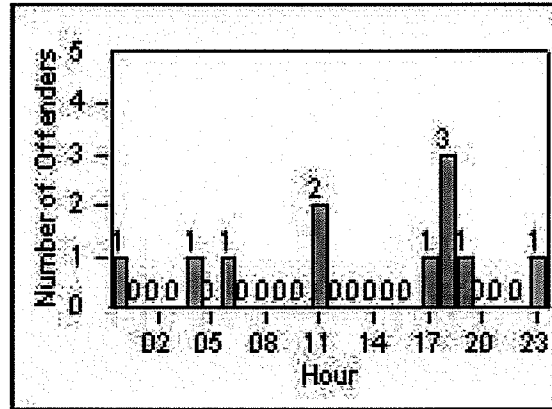

LANE 2

LANE 3

Redflex Redlight Offender Statistics

CONTRACT: Bell Gardens
 DATE FROM: 1/Aug/2009

LOCATION: BEG-FLEA-03 Florence Ave and Eastern Ave
 DATE TO: 31/Aug/2009

LANE 4

LANE 5

Redflex Redlight Offender Statistics