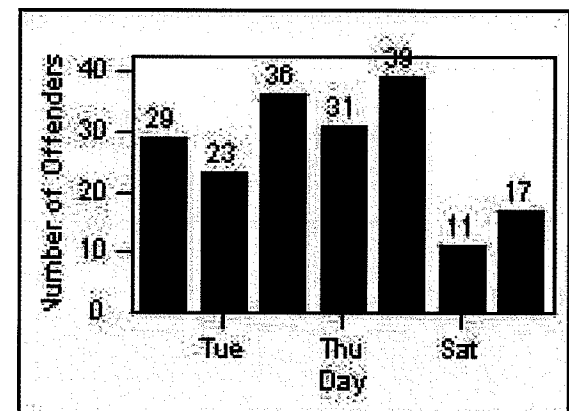

LANE 4

LANE 5

Redflex Redlight Offender Statistics

CONTRACT: Bell Gardens
 DATE FROM: 1/Jul/2009

LOCATION: BEG-FLEA-03 Florence Ave and Eastern Ave
 DATE TO: 31/Jul/2009

LANE TOTAL

Redflex Redlight Offender Statistics