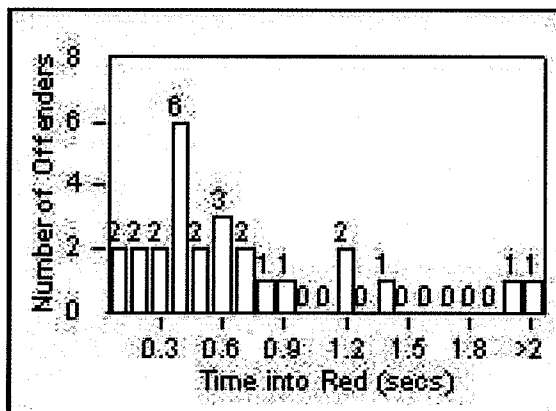

Redflex Redlight Offender Statistics

CONTRACT: Bell Gardens

LOCATION: BEG-FLEA-01 Florence Ave and Eastern Ave

DATE FROM: 1/Apr/2009

DATE TO: 30/Apr/2009