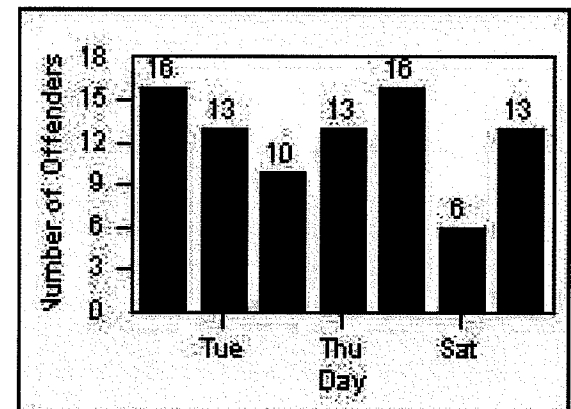

Redflex Redlight Offender Statistics

CONTRACT: Bell Gardens

LOCATION: BEG-FLEA-03 Florence Ave and Eastern Ave

DATE FROM: 1/Aug/2009

DATE TO: 31/Aug/2009

LANE 2

LANE 3