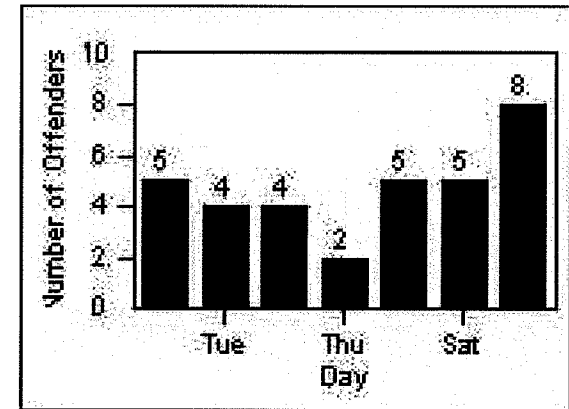

LANE TOTAL

Redflex Redlight Offender Statistics

CONTRACT: Bell Gardens
 DATE FROM: 1/Jul/2009

LOCATION: BEG-FLEA-01 Florence Ave and Eastern Ave
 DATE TO: 31/Jul/2009

LANE 1

LANE 2

LANE 3

Redflex Redlight Offender Statistics