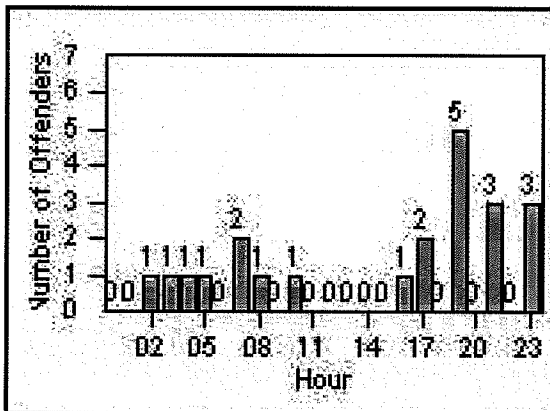

DATE TO: 30/Apr/2009

LANE TOTAL

Redflex Redlight Offender Statistics

CONTRACT: Bell Gardens
 DATE FROM: 1/May/2009

LOCATION: BEG-FLEA-01 Florence Ave and Eastern Ave
 DATE TO: 31/May/2009

LANE 1

LANE 2

LANE 3

Redflex Redlight Offender Statistics

CONTRACT: Bell Gardens

LOCATION: BEG-FLEA-01 Florence Ave and Eastern Ave

DATE FROM: 1/May/2009

DATE TO: 31/May/2009

LANE 4

LANE 5

Redflex Redlight Offender Statistics