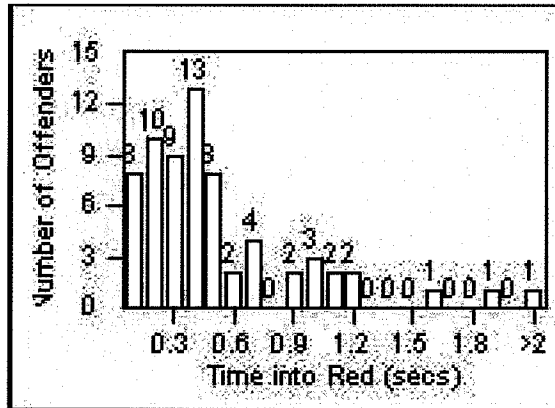

Redflex Redlight Offender Statistics

CONTRACT: Bell Gardens

LOCATION: BEG-FLEA-03 Florence Ave and Eastern Ave

DATE FROM: 1/May/2009

DATE TO: 31/May/2009

LANE 1