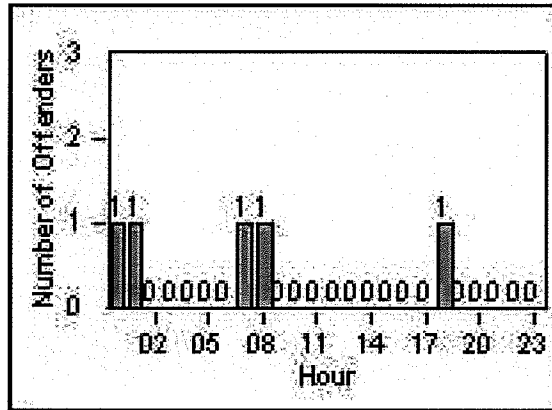

Redflex Redlight Offender Statistics

CONTRACT: Bell Gardens

LOCATION: BEG-FLEA-03 Florence Ave and Eastern Ave

DATE FROM: 1/Apr/2009

DATE TO: 30/Apr/2009