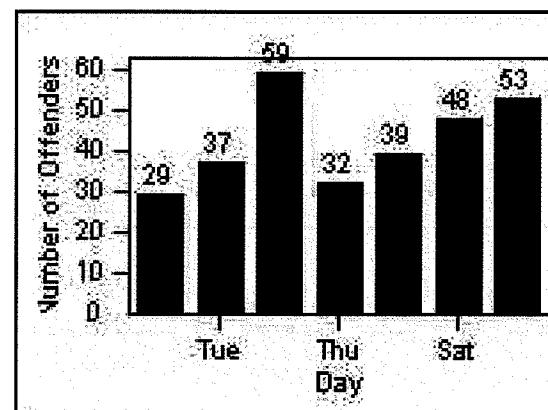

Redflex Redlight Offender Statistics

CONTRACT: Bell Gardens

LOCATION: BEG-FLEA-01 Florence Ave and Eastern Ave

DATE FROM: 1/May/2009

DATE TO: 31/May/2009

LANE 4

LANE 5

Redflex Redlight Offender Statistics