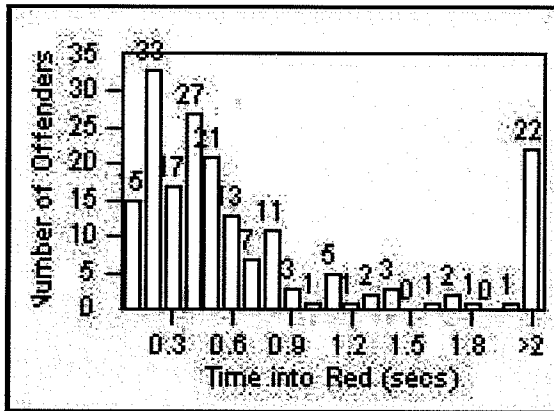

LANE 4

LANE 5

Redflex Redlight Offender Statistics

CONTRACT: Bell Gardens
 DATE FROM: 1/Jul/2009

LOCATION: BEG-FLEA-03 Florence Ave and Eastern Ave
 DATE TO: 31/Jul/2009

LANE TOTAL

Redflex Redlight Offender Statistics