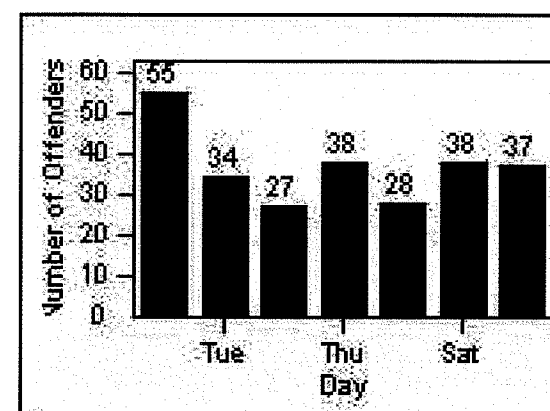

Redflex Redlight Offender Statistics

CONTRACT: Bell Gardens

LOCATION: BEG-FLEA-01 Florence Ave and Eastern Ave

DATE FROM: 1/Aug/2009

DATE TO: 31/Aug/2009

LANE 4

LANE 5