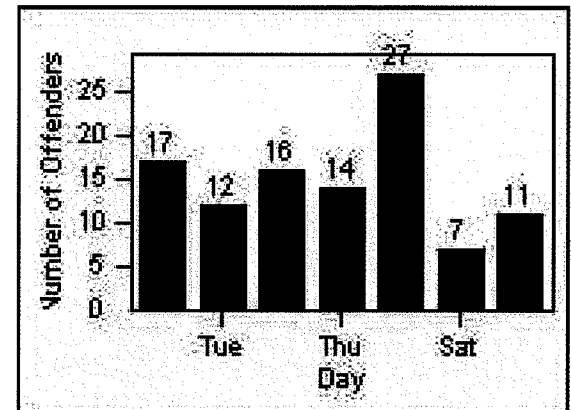

DATE FROM: 1/Jul/2009

DATE TO: 31/Jul/2009

LANE 1

LANE 2

LANE 3

Redflex Redlight Offender Statistics

CONTRACT: Bell Gardens
DATE FROM: 1/Jul/2009

LOCATION: BEG-FLEA-03 Florence Ave and Eastern Ave
DATE TO: 31/Jul/2009