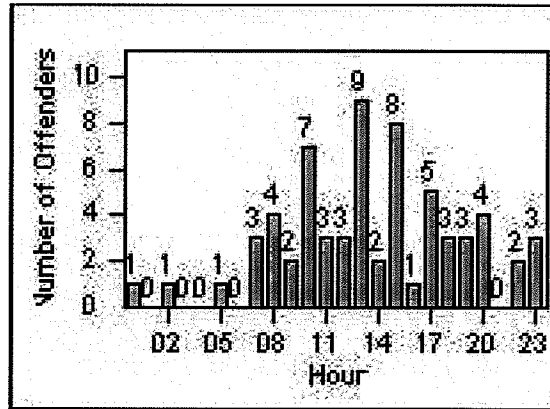

DATE TO: 31/Aug/2009

LANE TOTAL

Redflex Redlight Offender Statistics

CONTRACT: Bell Gardens

LOCATION: BEG-FLEA-03 Florence Ave and Eastern Ave

DATE FROM: 1/Aug/2009

DATE TO: 31/Aug/2009

LANE 1