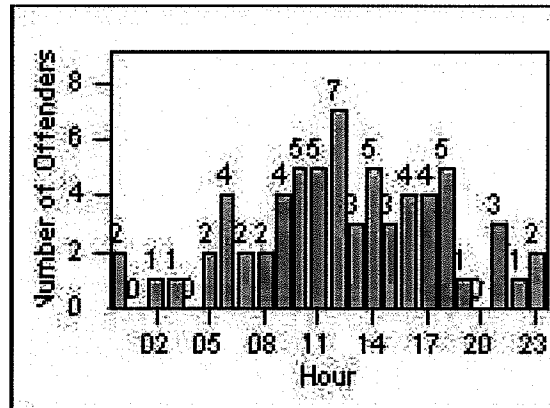

Redflex Redlight Offender Statistics

CONTRACT: Bell Gardens

LOCATION: BEG-FLEA-03 Florence Ave and Eastern Ave

DATE FROM: 1/May/2009

DATE TO: 31/May/2009

LANE 1