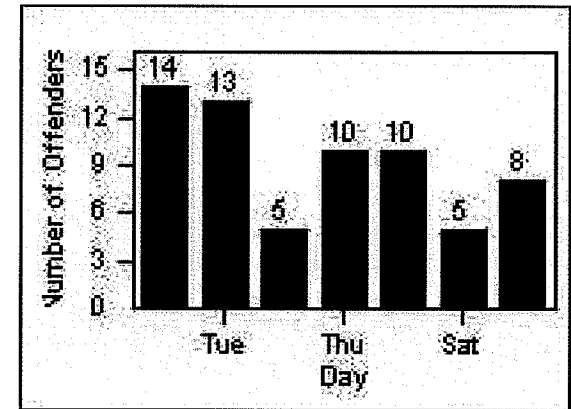

DATE TO: 31/Aug/2009

LANE TOTAL

Redflex Redlight Offender Statistics

CONTRACT: Bell Gardens

LOCATION: BEG-FLEA-03 Florence Ave and Eastern Ave

DATE FROM: 1/Aug/2009

DATE TO: 31/Aug/2009

LANE 1