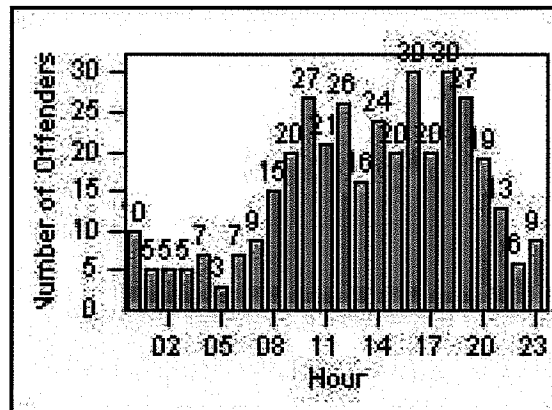

Redflex Redlight Offender Statistics

CONTRACT: Bell Gardens
DATE FROM: 1/May/2009

LOCATION: BEG-FLEA-01 Florence Ave and Eastern Ave
DATE TO: 31/May/2009

LANE TOTAL