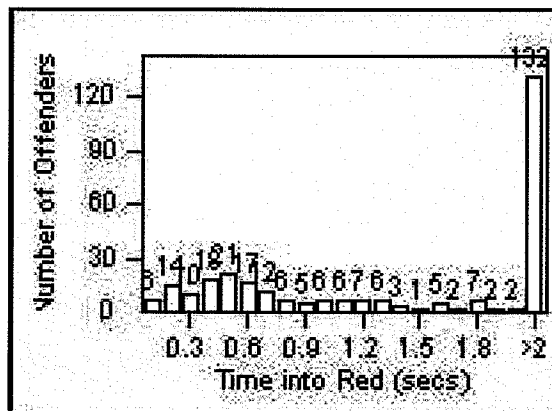

Redflex Redlight Offender Statistics

CONTRACT: Bell Gardens
DATE FROM: 1/Jan/2009

LOCATION: BEG-FLEA-01 Florence Ave and Eastern Ave
DATE TO: 30/Jun/2009

LANE 4

LANE 5