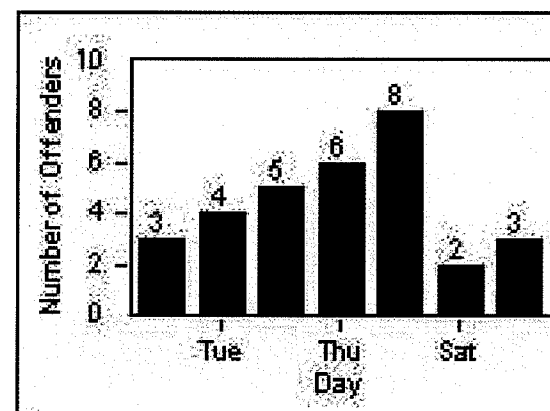

Redflex Redlight Offender Statistics

CONTRACT: Bell Gardens

LOCATION: BEG-FLEA-01 Florence Ave and Eastern Ave

DATE FROM: 1/Aug/2009

DATE TO: 31/Aug/2009