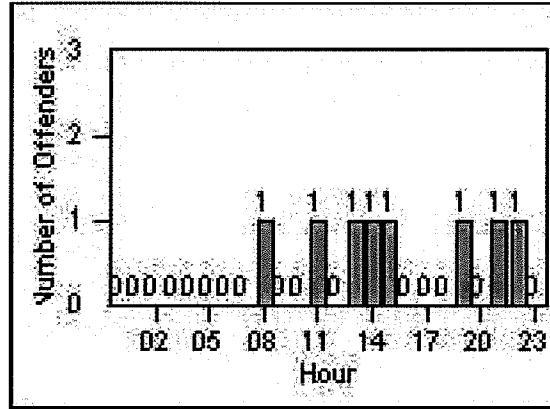

Redflex Redlight Offender Statistics

CONTRACT: Bell Gardens

LOCATION: BEG-FLEA-03 Florence Ave and Eastern Ave

DATE FROM: 1/Apr/2009

DATE TO: 30/Apr/2009

LANE 1