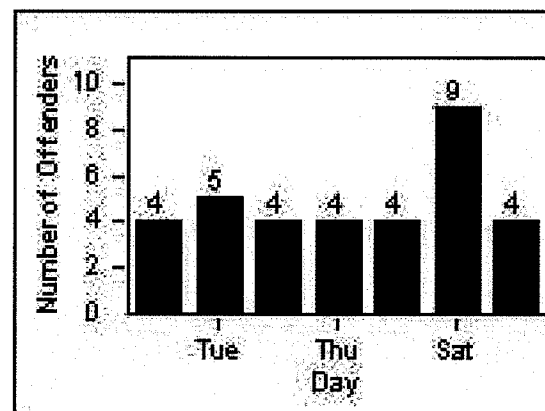

Redflex Redlight Offender Statistics

CONTRACT: Bell Gardens

LOCATION: BEG-FLEA-01 Florence Ave and Eastern Ave

DATE FROM: 1/May/2009

DATE TO: 31/May/2009