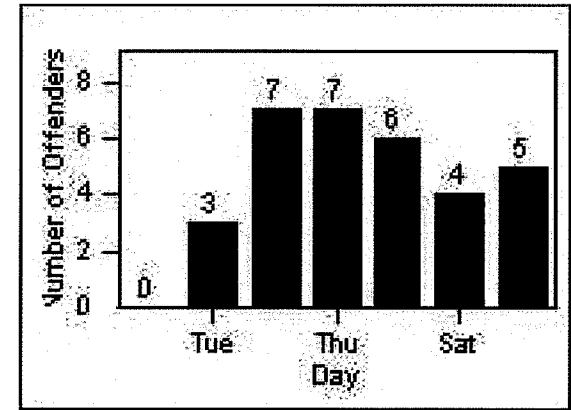

Redflex Redlight Offender Statistics

CONTRACT: Bell Gardens

LOCATION: BEG-FLEA-01 Florence Ave and Eastern Ave

DATE FROM: 1/Apr/2009

DATE TO: 30/Apr/2009

LANE 1

LANE 2

LANE 3