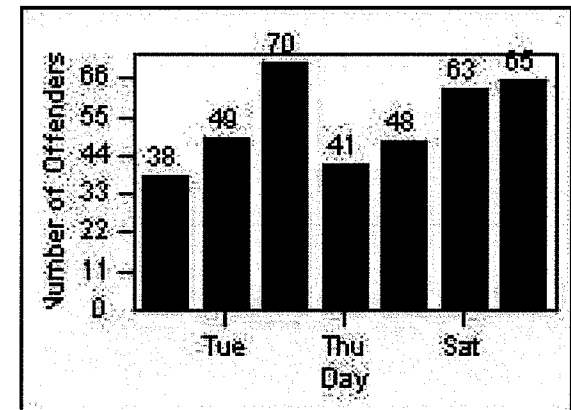

Redflex Redlight Offender Statistics

CONTRACT: Bell Gardens
DATE FROM: 1/May/2009

LOCATION: BEG-FLEA-01 Florence Ave and Eastern Ave
DATE TO: 31/May/2009

LANE TOTAL