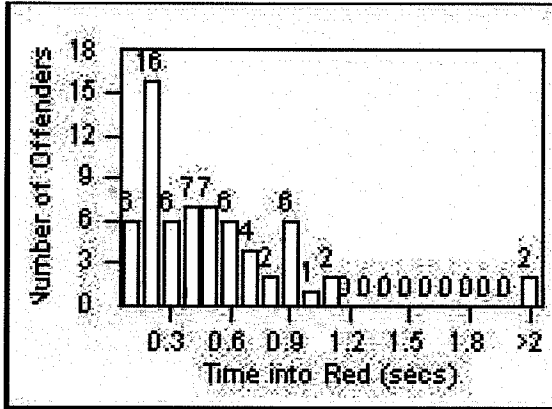

DATE TO: 31/Aug/2009

LANE TOTAL

Redflex Redlight Offender Statistics

CONTRACT: Bell Gardens

LOCATION: BEG-FLEA-03 Florence Ave and Eastern Ave

DATE FROM: 1/Aug/2009

DATE TO: 31/Aug/2009

LANE 1