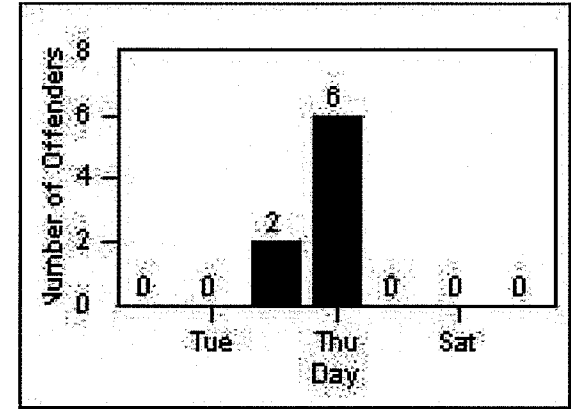

Redflex Redlight Offender Statistics

CONTRACT: Bell Gardens

LOCATION: BEG-FLEA-03 Florence Ave and Eastern Ave

DATE FROM: 1/Apr/2009

DATE TO: 30/Apr/2009

LANE 1