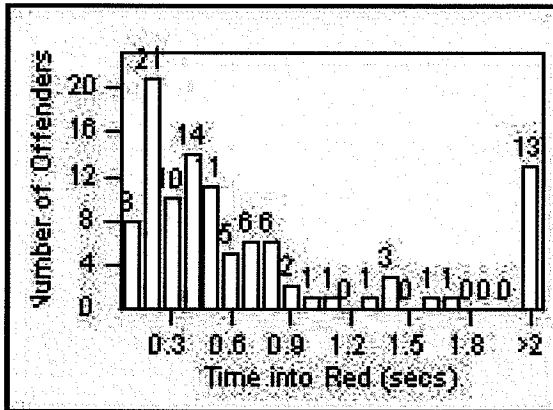

DATE FROM: 1/Jul/2009

DATE TO: 31/Jul/2009

LANE 1

LANE 2

LANE 3

Redflex Redlight Offender Statistics

CONTRACT: Bell Gardens
DATE FROM: 1/Jul/2009

LOCATION: BEG-FLEA-03 Florence Ave and Eastern Ave
DATE TO: 31/Jul/2009