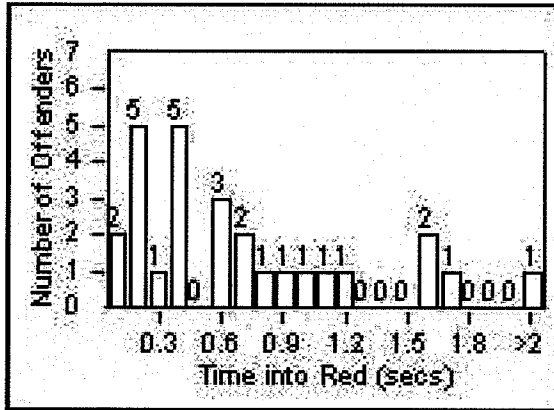

Redflex Redlight Offender Statistics

CONTRACT: Bell Gardens

LOCATION: BEG-FLEA-01 Florence Ave and Eastern Ave

DATE FROM: 1/Jul/2009

DATE TO: 31/Jul/2009