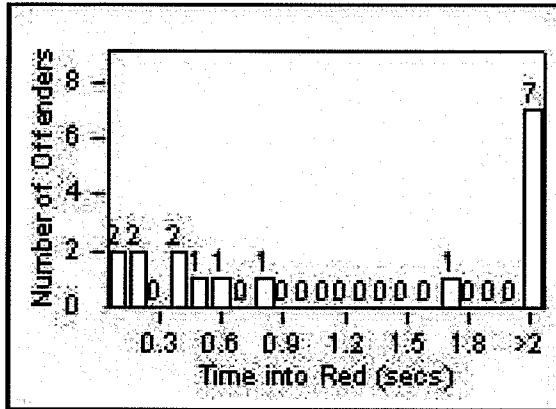

DATE FROM: 1/Jul/2009

DATE TO: 31/Jul/2009

LANE 1

LANE 2

LANE 3

Redflex Redlight Offender Statistics

CONTRACT: Bell Gardens
DATE FROM: 1/Jul/2009

LOCATION: BEG-FLEA-03 Florence Ave and Eastern Ave
DATE TO: 31/Jul/2009