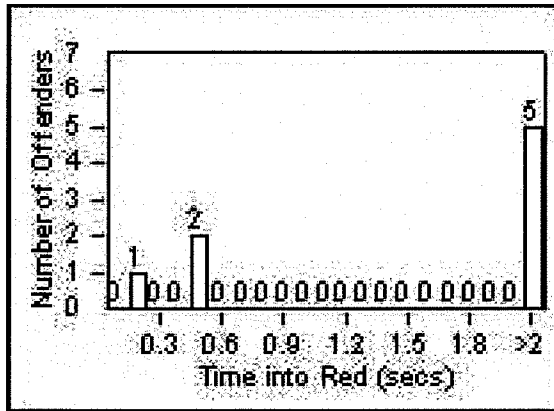

DATE FROM: 1/May/2009

DATE TO: 31/May/2009

LANE 1

LANE 2

LANE 3

Redflex Redlight Offender Statistics

CONTRACT: Bell Gardens
 DATE FROM: 1/May/2009

LOCATION: BEG-FLEA-03 Florence Ave and Eastern Ave
 DATE TO: 31/May/2009