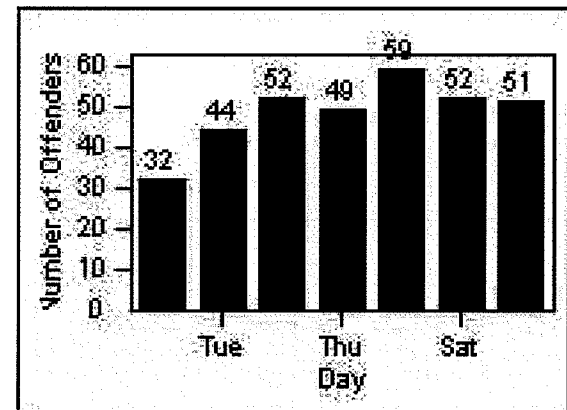

CONTRACT: Bell Gardens

LOCATION: BEG-FLEA-01 Florence Ave and Eastern Ave

DATE FROM: 1/Apr/2009

DATE TO: 30/Apr/2009

LANE TOTAL

Redflex Redlight Offender Statistics

CONTRACT: Bell Gardens

LOCATION: BEG-FLEA-03 Florence Ave and Eastern Ave