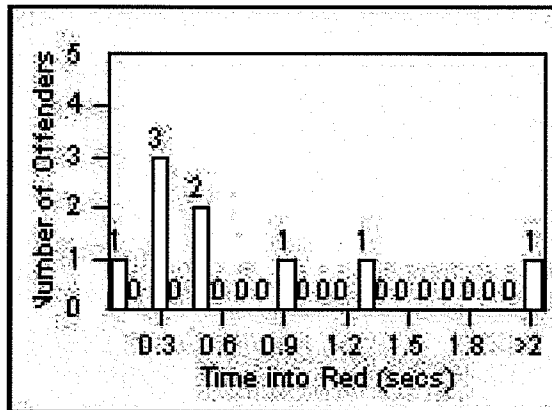

Redflex Redlight Offender Statistics

CONTRACT: Bell Gardens

LOCATION: BEG-FLEA-03 Florence Ave and Eastern Ave

DATE FROM: 1/Apr/2009

DATE TO: 30/Apr/2009

LANE 4

LANE 5