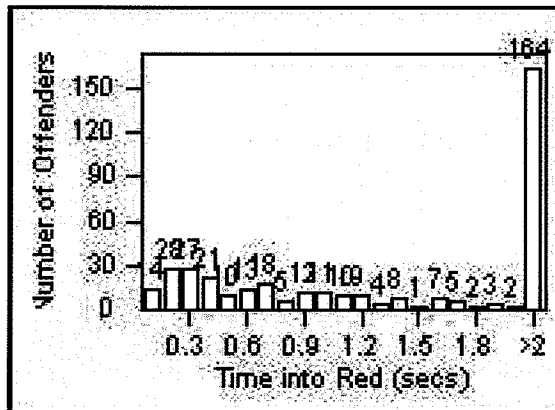

Redflex Redlight Offender Statistics

CONTRACT: Bell Gardens
DATE FROM: 1/May/2009

LOCATION: BEG-FLEA-01 Florence Ave and Eastern Ave
DATE TO: 31/May/2009

LANE TOTAL