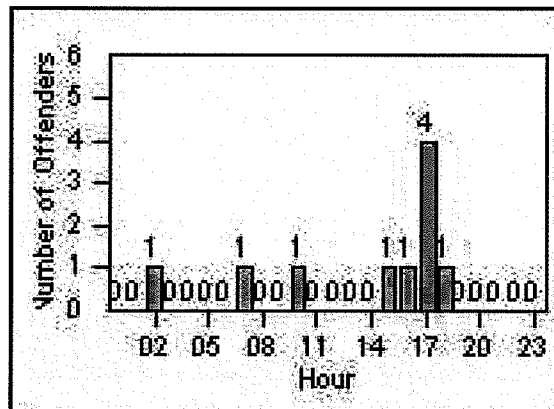

LANE 4

LANE 5