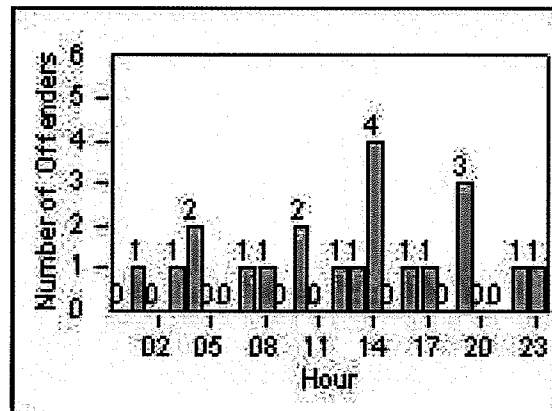

Redflex Redlight Offender Statistics

CONTRACT: Bell Gardens
DATE FROM: 1/Jan/2009

LOCATION: BEG-FLEA-01 Florence Ave and Eastern Ave
DATE TO: 30/Jun/2009