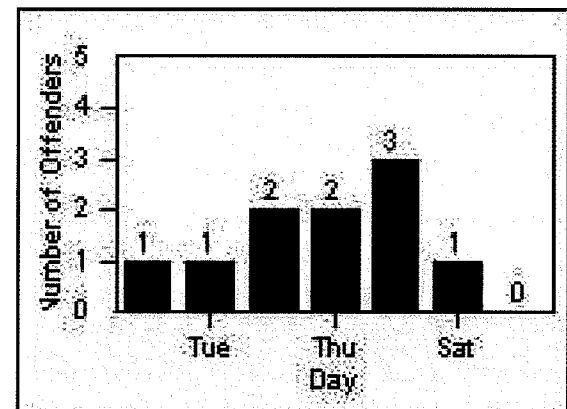

Redflex Redlight Offender Statistics

CONTRACT: Bell Gardens
DATE FROM: 1/Jul/2009

LOCATION: BEG-FLEA-03 Florence Ave and Eastern Ave
DATE TO: 31/Jul/2009

LANE 4

LANE 5