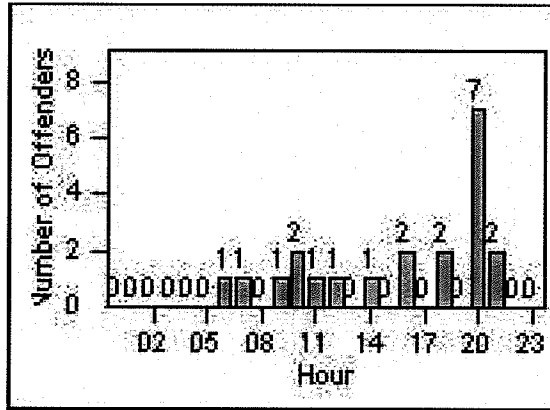

DATE TO: 30/Apr/2009

LANE TOTAL

Redflex Redlight Offender Statistics

CONTRACT: Bell Gardens
 DATE FROM: 1/May/2009

LOCATION: BEG-FLEA-01 Florence Ave and Eastern Ave
 DATE TO: 31/May/2009

LANE 1

LANE 2

LANE 3