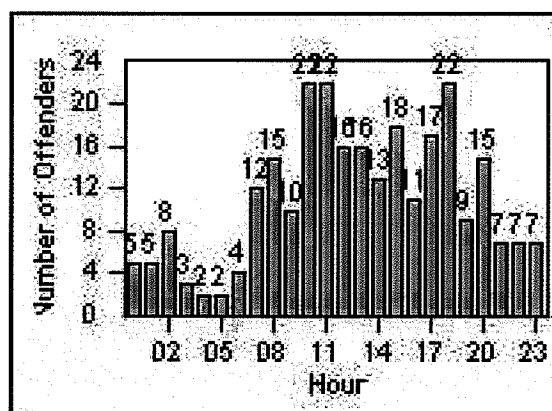

Redflex Redlight Offender Statistics

CONTRACT: Bell Gardens

LOCATION: BEG-FLEA-01 Florence Ave and Eastern Ave

DATE FROM: 1/Apr/2009

DATE TO: 30/Apr/2009

LANE 4

LANE 5

Redflex Redlight Offender Statistics