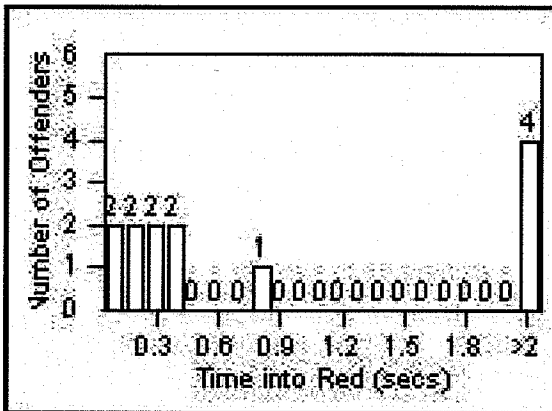

Redflex Redlight Offender Statistics

CONTRACT: Bell Gardens

LOCATION: BEG-FLEA-01 Florence Ave and Eastern Ave

DATE FROM: 1/Apr/2009

DATE TO: 30/Apr/2009

LANE 1

LANE 2

LANE 3