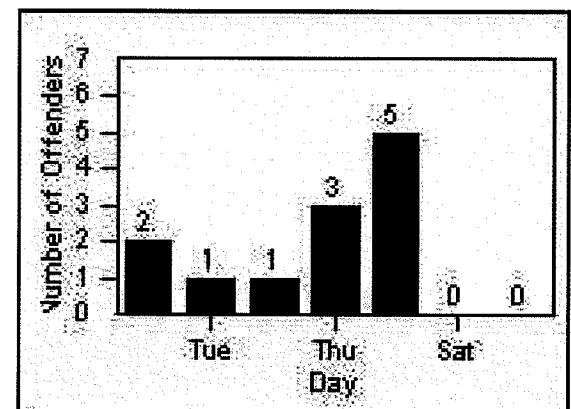

CONTRACT: Bell Gardens
DATE FROM: 1/Aug/2009

LOCATION: BEG-FLEA-01 Florence Ave and Eastern Ave
DATE TO: 31/Aug/2009

LANE 1

LANE 2

LANE 3

Redflex Redlight Offender Statistics

CONTRACT: Bell Gardens

LOCATION: BEG-FLEA-01 Florence Ave and Eastern Ave