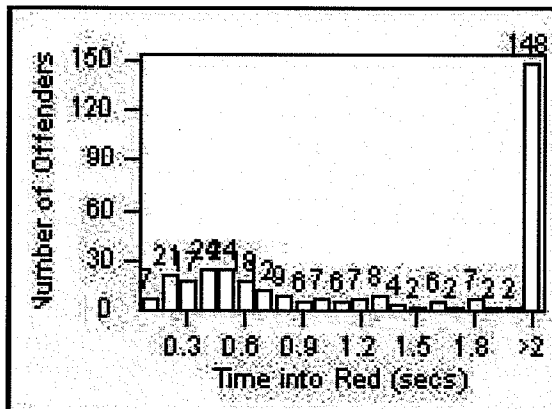

Redflex Redlight Offender Statistics

CONTRACT: Bell Gardens
DATE FROM: 1/Jun/2009

LOCATION: BEG-FLEA-01 Florence Ave and Eastern Ave
DATE TO: 30/Jun/2009

LANE TOTAL