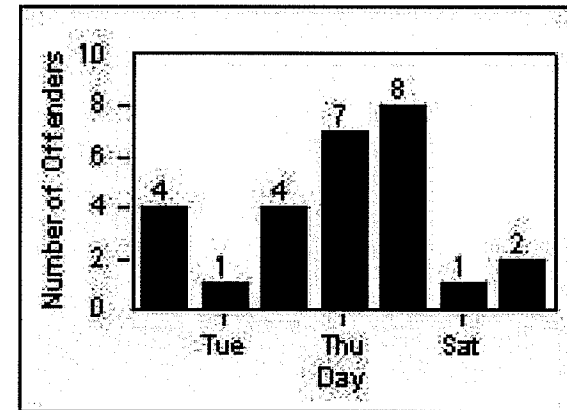

Redflex Redlight Offender Statistics

CONTRACT: Bell Gardens

LOCATION: BEG-FLEA-01 Florence Ave and Eastern Ave

DATE FROM: 1/Jul/2009

DATE TO: 31/Jul/2009