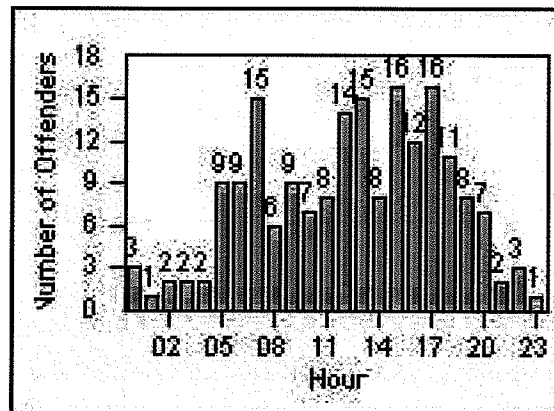

LANE 4

LANE 5

Redflex Redlight Offender Statistics

CONTRACT: Bell Gardens
 DATE FROM: 1/Jul/2009

LOCATION: BEG-FLEA-03 Florence Ave and Eastern Ave
 DATE TO: 31/Jul/2009

LANE TOTAL

Redflex Redlight Offender Statistics