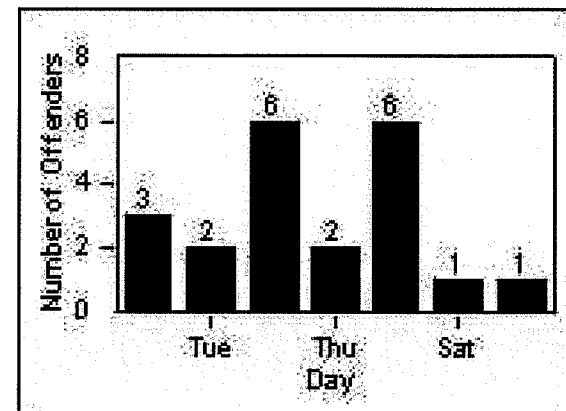

Redflex Redlight Offender Statistics

CONTRACT: Bell Gardens
DATE FROM: 1/Jan/2009

LOCATION: BEG-FLEA-01 Florence Ave and Eastern Ave
DATE TO: 30/Jun/2009