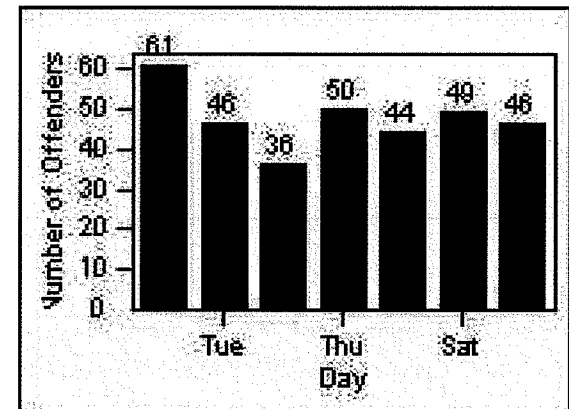

Redflex Redlight Offender Statistics

CONTRACT: Bell Gardens

LOCATION: BEG-FLEA-01 Florence Ave and Eastern Ave

DATE FROM: 1/Aug/2009

DATE TO: 31/Aug/2009

LANE TOTAL