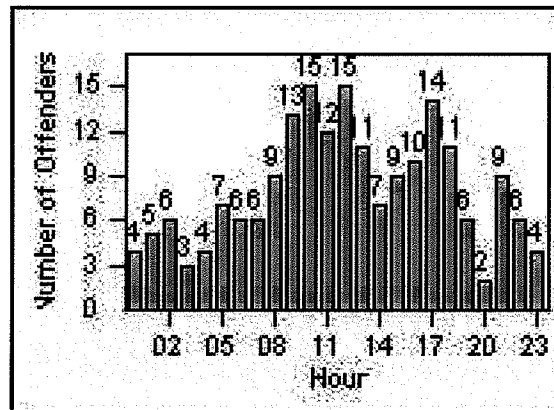

LANE 4

LANE 5

Redflex Redlight Offender Statistics

CONTRACT: Bell Gardens
 DATE FROM: 1/May/2009

LOCATION: BEG-FLEA-03 Florence Ave and Eastern Ave
 DATE TO: 31/May/2009

LANE TOTAL

Redflex Redlight Offender Statistics