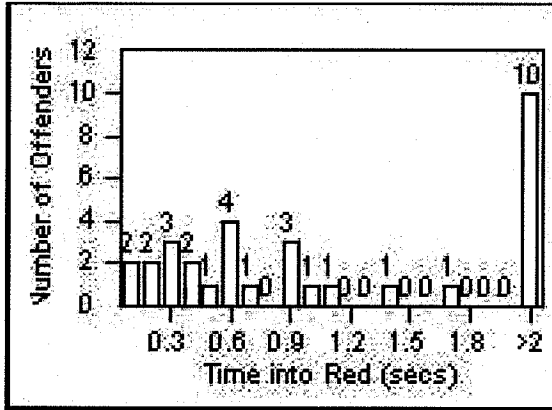

Redflex Redlight Offender Statistics

CONTRACT: Bell Gardens

LOCATION: BEG-FLEA-01 Florence Ave and Eastern Ave

DATE FROM: 1/Apr/2009

DATE TO: 30/Apr/2009

LANE 1

LANE 2

LANE 3