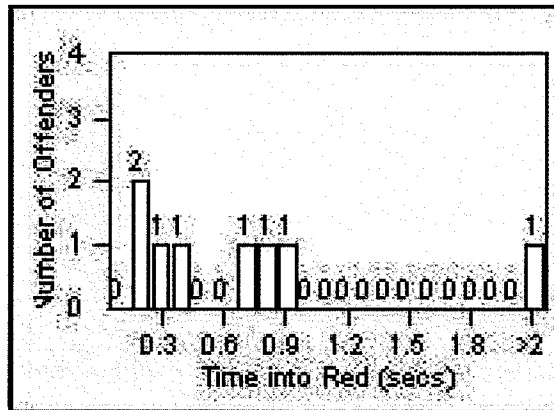

LANE 2

LANE 3

Redflex Redlight Offender Statistics

CONTRACT: Bell Gardens
 DATE FROM: 1/Aug/2009

LOCATION: BEG-FLEA-03 Florence Ave and Eastern Ave
 DATE TO: 31/Aug/2009

LANE 4

LANE 5

Redflex Redlight Offender Statistics