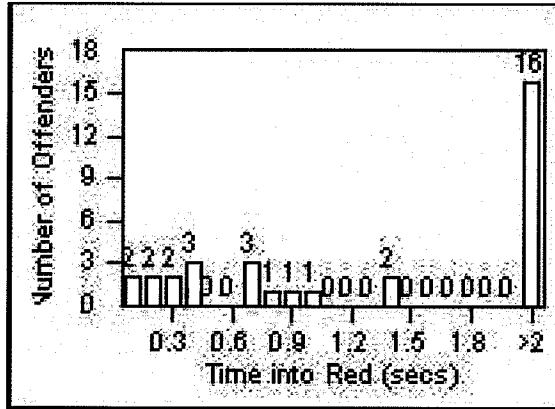

LANE TOTAL

Redflex Redlight Offender Statistics

CONTRACT: Bell Gardens
 DATE FROM: 1/Jul/2009

LOCATION: BEG-FLEA-01 Florence Ave and Eastern Ave
 DATE TO: 31/Jul/2009

LANE 1

LANE 2

LANE 3

Redflex Redlight Offender Statistics