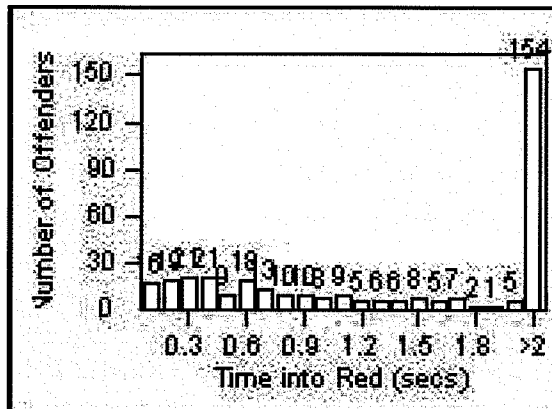

Redflex Redlight Offender Statistics

CONTRACT: Bell Gardens

LOCATION: BEG-FLEA-01 Florence Ave and Eastern Ave

DATE FROM: 1/Jul/2009

DATE TO: 31/Jul/2009

LANE TOTAL