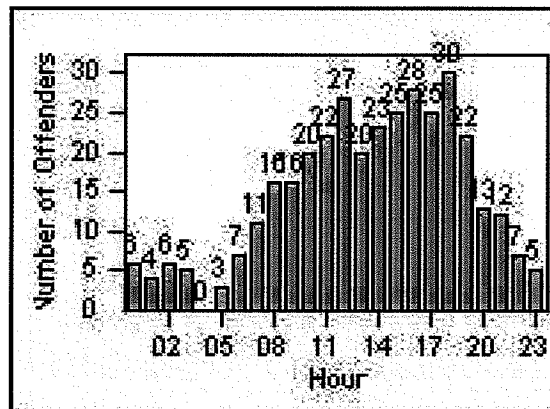

Redflex Redlight Offender Statistics

CONTRACT: Bell Gardens

LOCATION: BEG-FLEA-01 Florence Ave and Eastern Ave

DATE FROM: 1/Jul/2009

DATE TO: 31/Jul/2009

LANE TOTAL