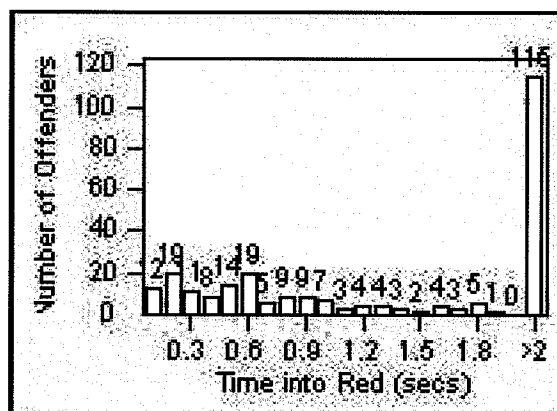

Redflex Redlight Offender Statistics

CONTRACT: Bell Gardens

LOCATION: BEG-FLEA-01 Florence Ave and Eastern Ave

DATE FROM: 1/Aug/2009

DATE TO: 31/Aug/2009

LANE 4

LANE 5