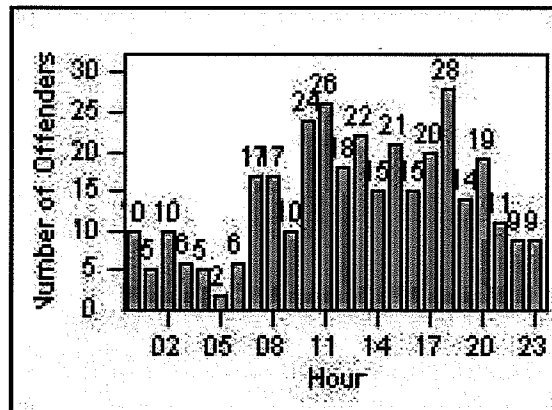

CONTRACT: Bell Gardens

LOCATION: BEG-FLEA-01 Florence Ave and Eastern Ave

DATE FROM: 1/Apr/2009

DATE TO: 30/Apr/2009

LANE TOTAL

Redflex Redlight Offender Statistics

CONTRACT: Bell Gardens

LOCATION: BEG-FLEA-03 Florence Ave and Eastern Ave