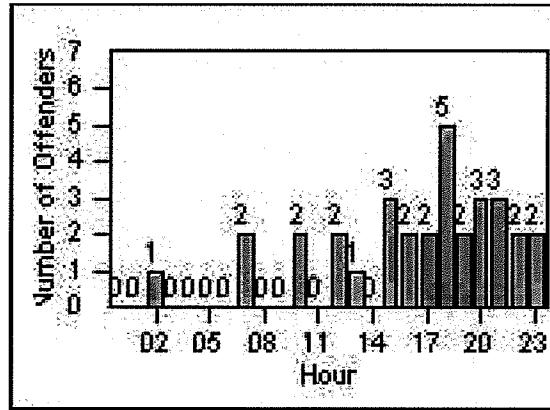

Redflex Redlight Offender Statistics

CONTRACT: Bell Gardens

LOCATION: BEG-FLEA-01 Florence Ave and Eastern Ave

DATE FROM: 1/Apr/2009

DATE TO: 30/Apr/2009

LANE 1

LANE 2

LANE 3