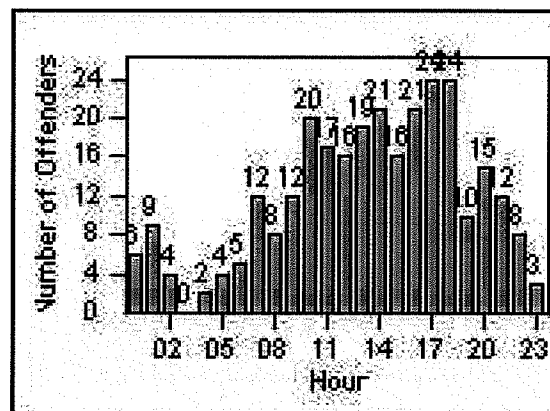

LANE 4

LANE 5