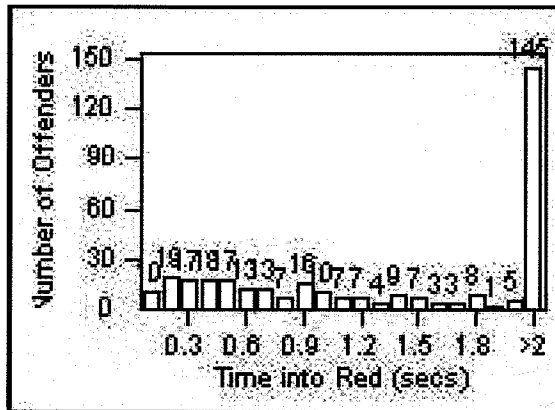

CONTRACT: Bell Gardens

LOCATION: BEG-FLEA-01 Florence Ave and Eastern Ave

DATE FROM: 1/Apr/2009

DATE TO: 30/Apr/2009

LANE TOTAL

Redflex Redlight Offender Statistics

CONTRACT: Bell Gardens

LOCATION: BEG-FLEA-03 Florence Ave and Eastern Ave