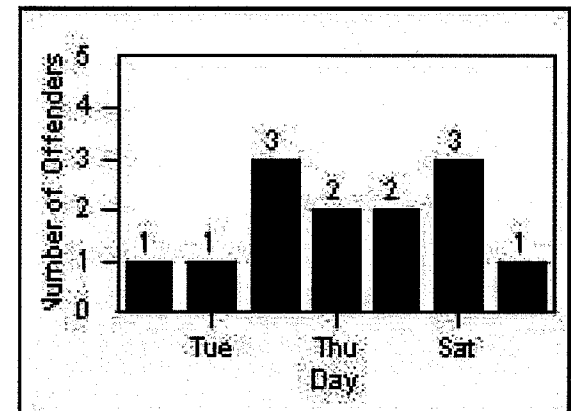

Redflex Redlight Offender Statistics

CONTRACT: Bell Gardens

LOCATION: BEG-FLEA-01 Florence Ave and Eastern Ave

DATE FROM: 1/Apr/2009

DATE TO: 30/Apr/2009

LANE 1

LANE 2

LANE 3

Redflex Redlight Offender Statistics

CONTRACT: Bell Gardens

LOCATION: BEG-FLEA-01 Florence Ave and Eastern Ave

DATE FROM: 1/Apr/2009

DATE TO: 30/Apr/2009

LANE 4

LANE 5

Redflex Redlight Offender Statistics