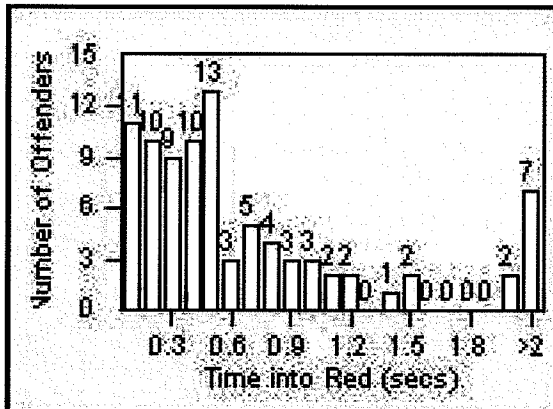

Redflex Redlight Offender Statistics

CONTRACT: Bell Gardens

LOCATION: BEG-FLEA-03 Florence Ave and Eastern Ave

DATE FROM: 1/Aug/2009

DATE TO: 31/Aug/2009

LANE 2

LANE 3