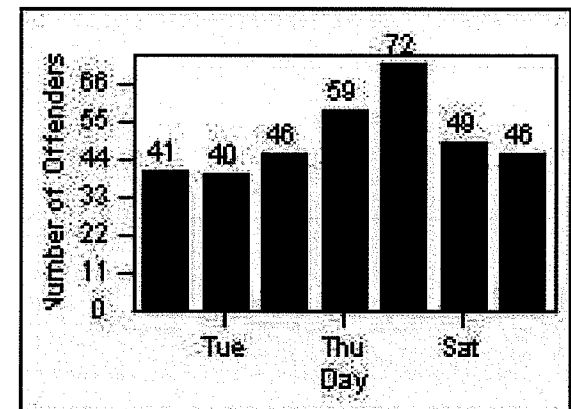

Redflex Redlight Offender Statistics

CONTRACT: Bell Gardens

LOCATION: BEG-FLEA-01 Florence Ave and Eastern Ave

DATE FROM: 1/Jul/2009

DATE TO: 31/Jul/2009

LANE TOTAL