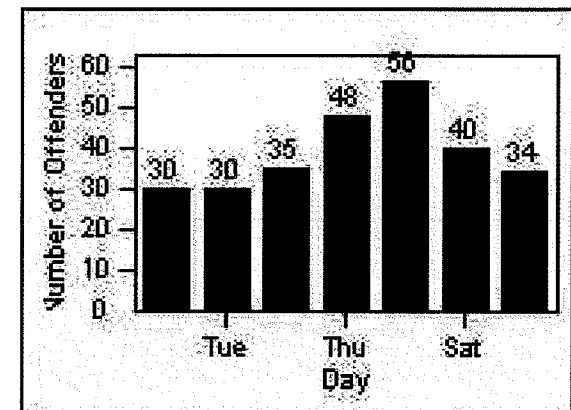

CONTRACT: Bell Gardens

LOCATION: BEG-FLEA-01 Florence Ave and Eastern Ave

DATE FROM: 1/Jul/2009

DATE TO: 31/Jul/2009

LANE 4

LANE 5

Redflex Redlight Offender Statistics

CONTRACT: Bell Gardens