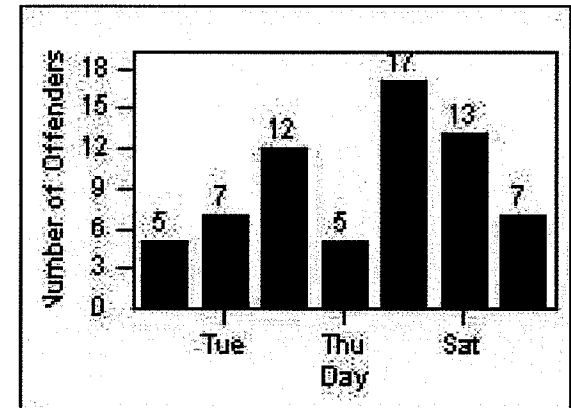

Redflex Redlight Offender Statistics

CONTRACT: Bell Gardens

LOCATION: BEG-FLEA-03 Florence Ave and Eastern Ave

DATE FROM: 1/May/2009

DATE TO: 31/May/2009

LANE 1