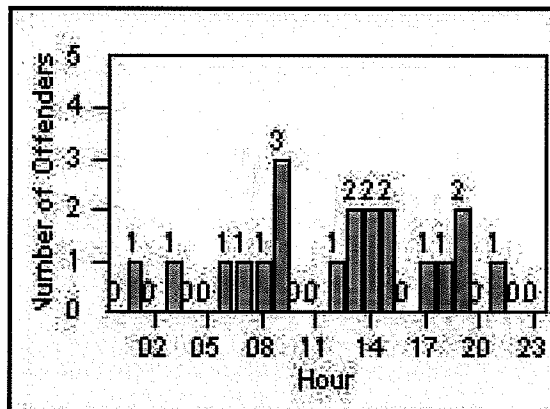

LANE TOTAL

Redflex Redlight Offender Statistics

CONTRACT: Bell Gardens
 DATE FROM: 1/Jul/2009

LOCATION: BEG-FLEA-01 Florence Ave and Eastern Ave
 DATE TO: 31/Jul/2009

LANE 1

LANE 2

LANE 3

Redflex Redlight Offender Statistics