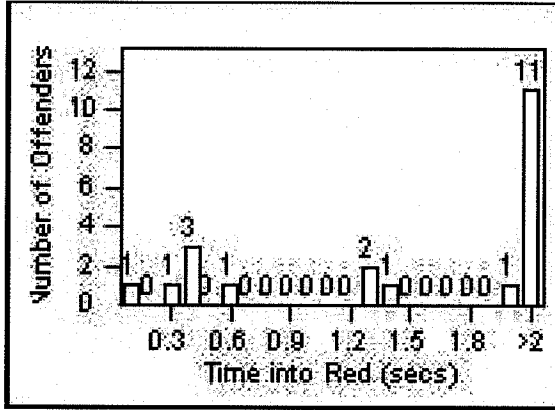

DATE TO: 30/Apr/2009

LANE TOTAL

Redflex Redlight Offender Statistics

CONTRACT: Bell Gardens
 DATE FROM: 1/May/2009

LOCATION: BEG-FLEA-01 Florence Ave and Eastern Ave
 DATE TO: 31/May/2009

LANE 1

LANE 2

LANE 3