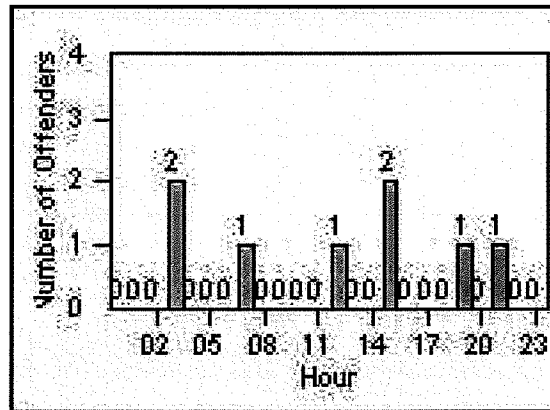

LANE 2

LANE 3

Redflex Redlight Offender Statistics

CONTRACT: Bell Gardens
 DATE FROM: 1/Aug/2009

LOCATION: BEG-FLEA-03 Florence Ave and Eastern Ave
 DATE TO: 31/Aug/2009

LANE 4

LANE 5

Redflex Redlight Offender Statistics