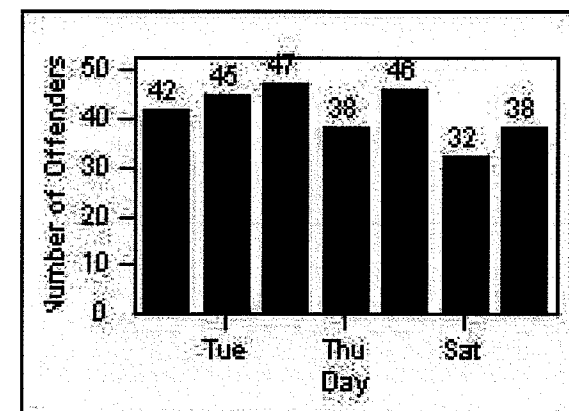

Redflex Redlight Offender Statistics

CONTRACT: Bell Gardens
DATE FROM: 1/Jan/2009

LOCATION: BEG-FLEA-01 Florence Ave and Eastern Ave
DATE TO: 30/Jun/2009

LANE 4

LANE 5