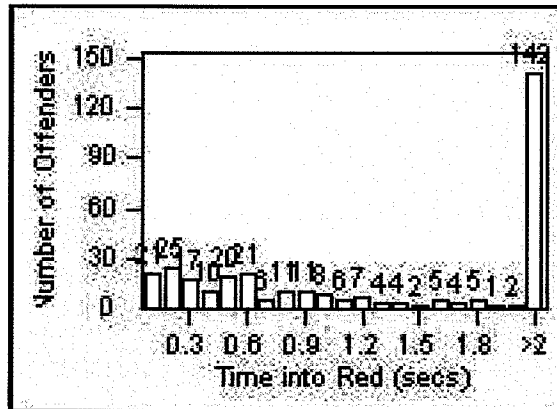

Redflex Redlight Offender Statistics

CONTRACT: Bell Gardens

LOCATION: BEG-FLEA-01 Florence Ave and Eastern Ave

DATE FROM: 1/Aug/2009

DATE TO: 31/Aug/2009

LANE TOTAL