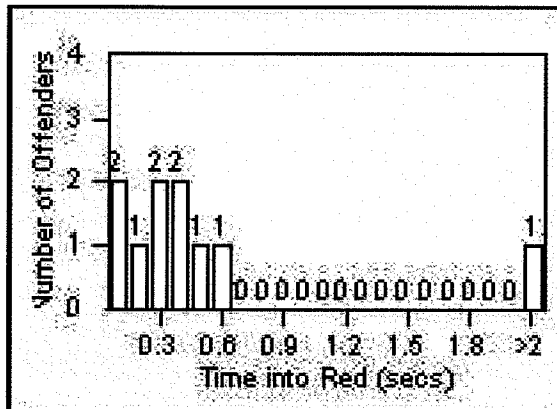

Redflex Redlight Offender Statistics

CONTRACT: Bell Gardens
DATE FROM: 1/Jul/2009

LOCATION: BEG-FLEA-03 Florence Ave and Eastern Ave
DATE TO: 31/Jul/2009

LANE 4

LANE 5