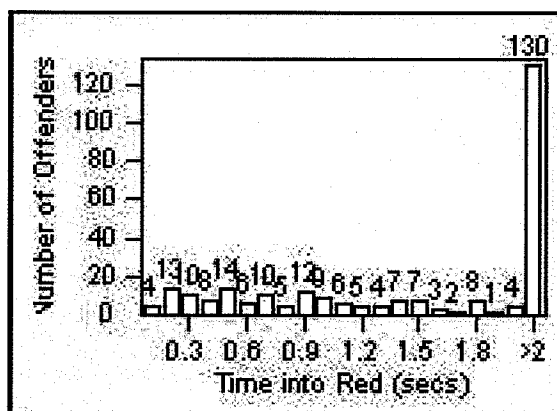

Redflex Redlight Offender Statistics

CONTRACT: Bell Gardens

LOCATION: BEG-FLEA-01 Florence Ave and Eastern Ave

DATE FROM: 1/Apr/2009

DATE TO: 30/Apr/2009

LANE 4

LANE 5

Redflex Redlight Offender Statistics