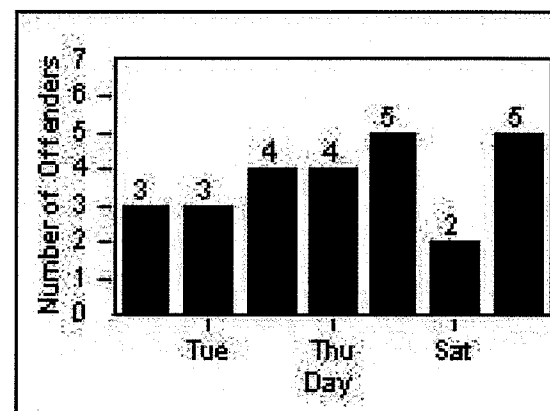

Redflex Redlight Offender Statistics

CONTRACT: Bell Gardens

LOCATION: BEG-FLEA-01 Florence Ave and Eastern Ave

DATE FROM: 1/Apr/2009

DATE TO: 30/Apr/2009

LANE 1

LANE 2

LANE 3

Redflex Redlight Offender Statistics

CONTRACT: Bell Gardens

LOCATION: BEG-FLEA-01 Florence Ave and Eastern Ave

DATE FROM: 1/Apr/2009

DATE TO: 30/Apr/2009

LANE 4

LANE 5

Redflex Redlight Offender Statistics