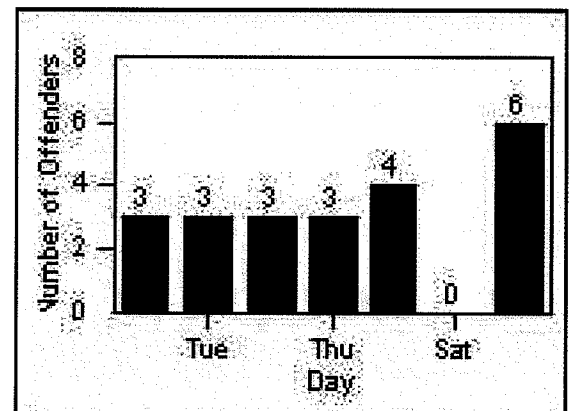

DATE TO: 30/Apr/2009

LANE TOTAL

Redflex Redlight Offender Statistics

CONTRACT: Bell Gardens
 DATE FROM: 1/May/2009

LOCATION: BEG-FLEA-01 Florence Ave and Eastern Ave
 DATE TO: 31/May/2009

LANE 1

LANE 2

LANE 3