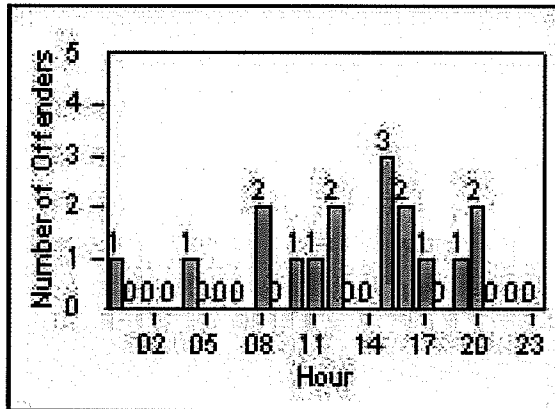

DATE FROM: 1/Jul/2009

DATE TO: 31/Jul/2009

LANE 1

LANE 2

LANE 3

Redflex Redlight Offender Statistics

CONTRACT: Bell Gardens
DATE FROM: 1/Jul/2009

LOCATION: BEG-FLEA-03 Florence Ave and Eastern Ave
DATE TO: 31/Jul/2009