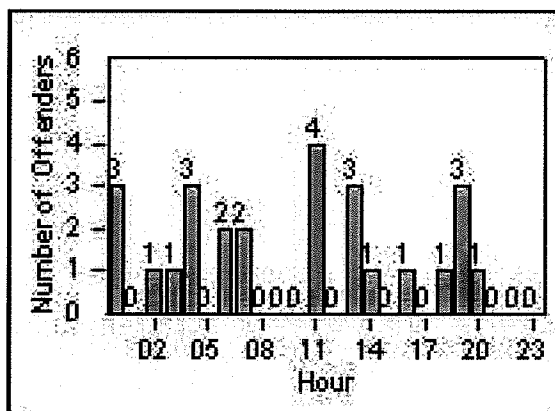

Redflex Redlight Offender Statistics

CONTRACT: Bell Gardens

LOCATION: BEG-FLEA-01 Florence Ave and Eastern Ave

DATE FROM: 1/Apr/2009

DATE TO: 30/Apr/2009

LANE 1

LANE 2

LANE 3

Redflex Redlight Offender Statistics

CONTRACT: Bell Gardens

LOCATION: BEG-FLEA-01 Florence Ave and Eastern Ave

DATE FROM: 1/Apr/2009

DATE TO: 30/Apr/2009

LANE 4

LANE 5

Redflex Redlight Offender Statistics