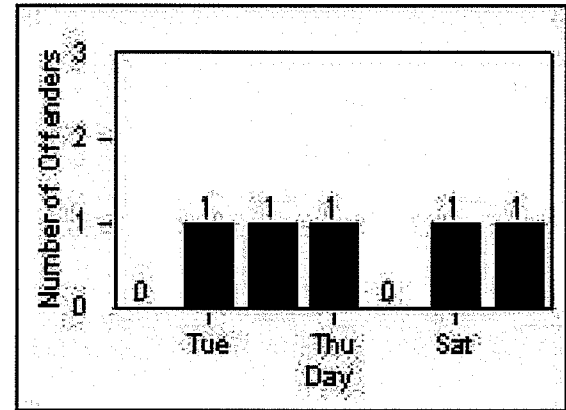

Redflex Redlight Offender Statistics

CONTRACT: Bell Gardens

LOCATION: BEG-FLEA-03 Florence Ave and Eastern Ave

DATE FROM: 1/Apr/2009

DATE TO: 30/Apr/2009