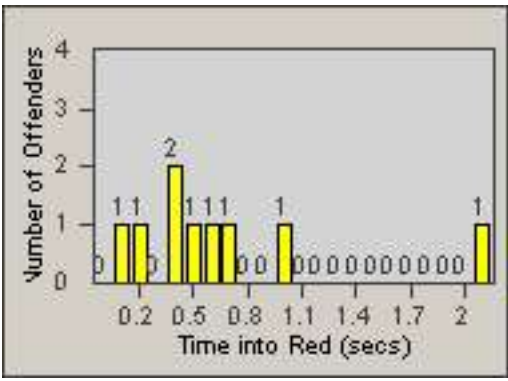

Redflex Redlight Offender Statistics

CONTRACT: Encinitas
DATE FROM: 01-Jul-2012

LOCATION: ENC-OLEC-01 Leucadia Blvd/Olivenhain Rd
DATE TO: 31-Jul-2012

LANE 1

LANE 2

LANE 3