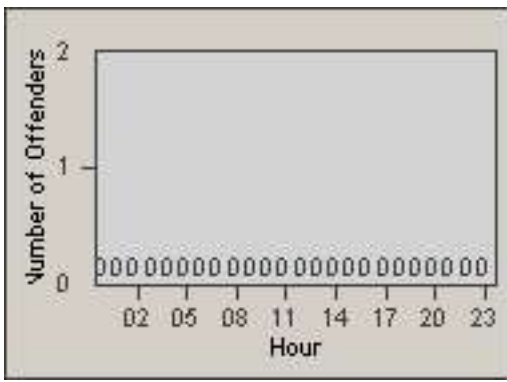

Redflex Redlight Offender Statistics

CONTRACT: Encinitas
DATE FROM: 01-Jul-2012

LOCATION: ENC-OLEC-01 Leucadia Blvd/Olivenhain Rd
DATE TO: 31-Jul-2012

LANE 1

LANE 2

LANE 3