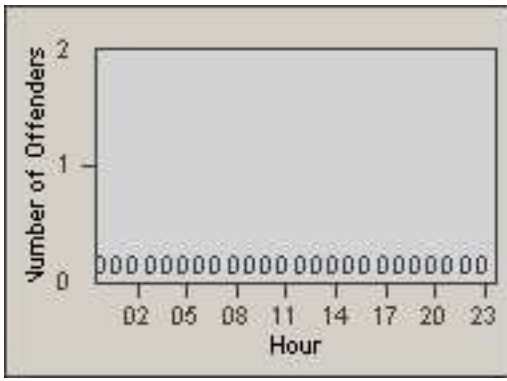

Redflex Redlight Offender Statistics

CONTRACT: Encinitas
DATE FROM: 01-Jul-2012

LOCATION: ENC-OLEC-01 Leucadia Blvd/Olivenhain Rd
DATE TO: 31-Jul-2012

LANE 4