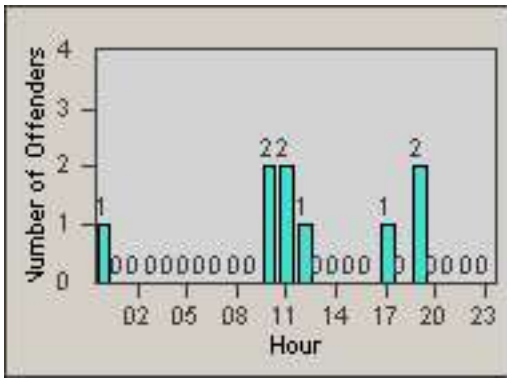

Redflex Redlight Offender Statistics

CONTRACT: Encinitas
DATE FROM: 01-Jul-2012

LOCATION: ENC-OLEC-01 Leucadia Blvd/Olivenhain Rd
DATE TO: 31-Jul-2012

LANE 1

LANE 2

LANE 3