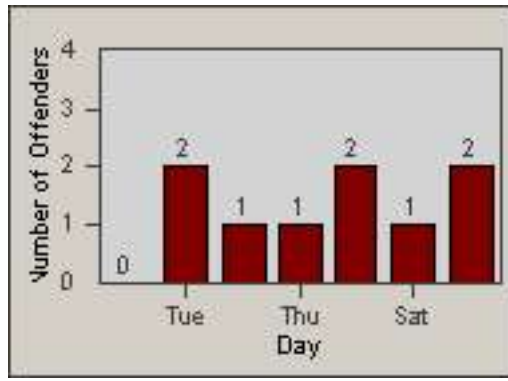

Redflex Redlight Offender Statistics

CONTRACT: Encinitas
DATE FROM: 01-Jul-2012

LOCATION: ENC-OLEC-01 Leucadia Blvd/Olivenhain Rd
DATE TO: 31-Jul-2012

LANE 1

LANE 2

LANE 3