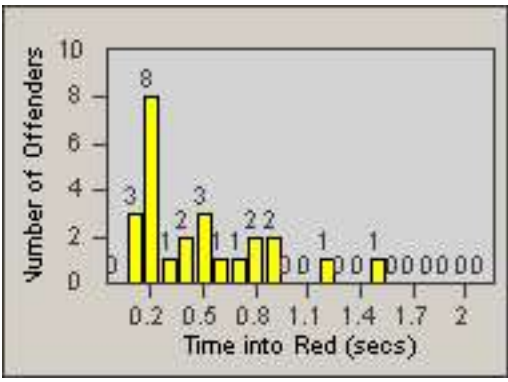

Redflex Redlight Offender Statistics

CONTRACT: Encinitas
DATE FROM: 01-Jul-2012

LOCATION: ENC-OLEC-01 Leucadia Blvd/Olivenhain Rd
DATE TO: 31-Jul-2012

LANE 1