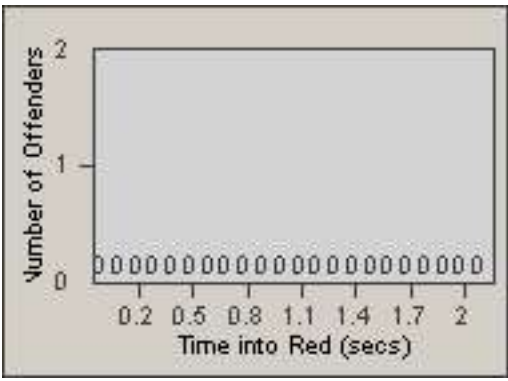

Redflex Redlight Offender Statistics

CONTRACT: Encinitas
DATE FROM: 01-Jul-2012

LOCATION: ENC-OLEC-01 Leucadia Blvd/Olivenhain Rd
DATE TO: 31-Jul-2012

LANE 4