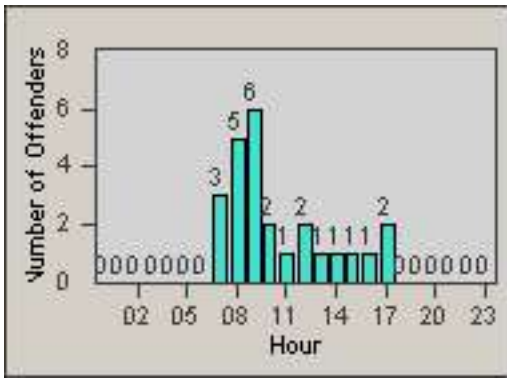

Redflex Redlight Offender Statistics

CONTRACT: Encinitas
DATE FROM: 01-Jul-2012

LOCATION: ENC-OLEC-01 Leucadia Blvd/Olivenhain Rd
DATE TO: 31-Jul-2012

LANE 1