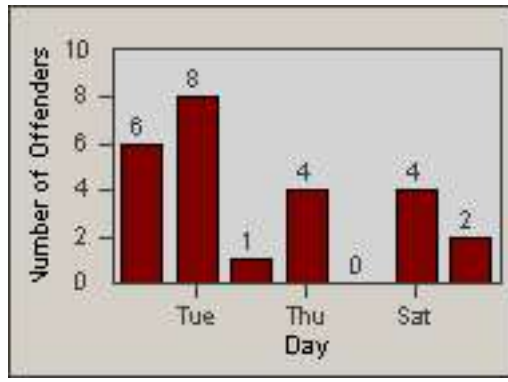

Redflex Redlight Offender Statistics

CONTRACT: Encinitas
DATE FROM: 01-Jul-2012

LOCATION: ENC-OLEC-01 Leucadia Blvd/Olivenhain Rd
DATE TO: 31-Jul-2012

LANE 1