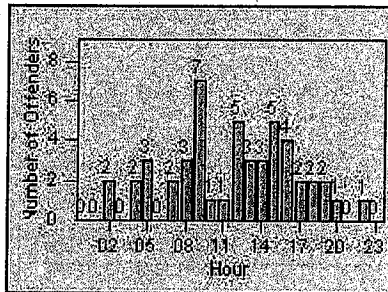

Redflex Redlight Offender Statistics

CONTRACT: Laguna Woods
DATE FROM: 01-Feb-2013

LOCATION: LAG-ETMO-01 El Toro Rd
DATE TO: 28-Feb-2013

LANE 4

LANE TOTAL