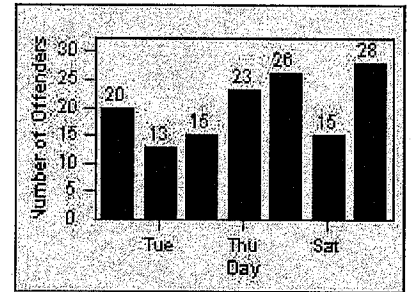

Redflex Redlight Offender Statistics

CONTRACT: Laguna Woods
DATE FROM: 01-Feb-2013

LOCATION: LAG-MOET-01 El Toro Rd
DATE TO: 28-Feb-2013

LANE 4