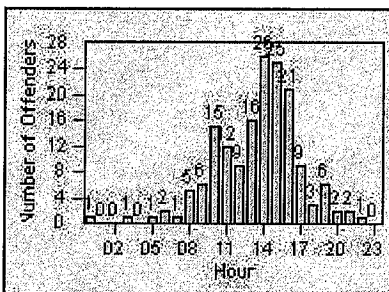

LANE 1

LANE 2

LANE 3

Redflex Redlight Offender Statistics

CONTRACT: Laguna Woods
 DATE FROM: 01-Feb-2013

LOCATION: LAG-ETMO-03 El Toro Rd
 DATE TO: 28-Feb-2013

LANE 4

LANE TOTAL