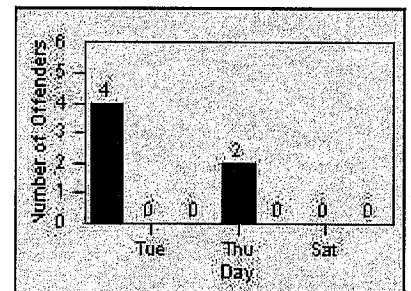

Redflex Redlight Offender Statistics

CONTRACT: Laguna Woods
DATE FROM: 01-Feb-2013

LOCATION: LAG-MOGA-01 Moulton Pkwy
DATE TO: 28-Feb-2013

LANE 1