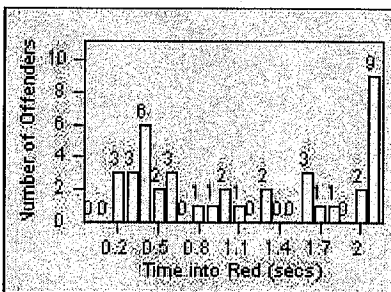

LANE 1

LANE 2

LANE 3

Redflex Redlight Offender Statistics

CONTRACT: Laguna Woods
 DATE FROM: 01-Feb-2013

LOCATION: LAG-MOGA-01 Moulton Pkwy
 DATE TO: 28-Feb-2013

LANE 4

LANE TOTAL

Redflex Redlight Offender Statistics

CONTRACT: Laguna
 DATE FROM: Woods
 01-Feb-2013

LOCATION: LAG-MOGA-03 Moulton Pkwy
 DATE TO: 28-Feb-2013

LANE 1

LANE 2

LANE 3

Redflex Redlight Offender Statistics

CONTRACT: Laguna Woods
 DATE FROM: 01-Feb-2013