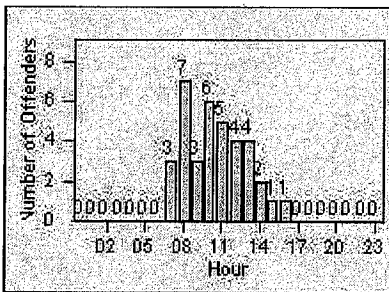

Redflex Redlight Offender Statistics

CONTRACT: Laguna
 DATE FROM: Woods
 01-Feb-2013

LOCATION: LAG-MOGA-03 Moulton Pkwy
 DATE TO: 28-Feb-2013

LANE 1

LANE 2

LANE 3

Redflex Redlight Offender Statistics

CONTRACT: Laguna Woods
 DATE FROM: 01-Feb-2013