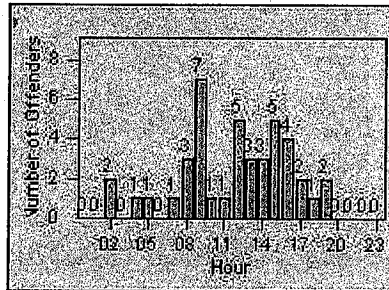

Redflex Redlight Offender Statistics

CONTRACT: Laguna Woods
DATE FROM: 01-Feb-2013

LOCATION: LAG-ETMO-01 El Toro Rd
DATE TO: 28-Feb-2013

LANE 4