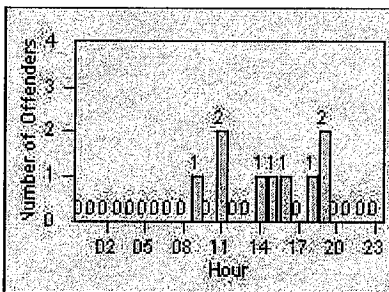

Redflex Redlight Offender Statistics

CONTRACT: Laguna Woods
DATE FROM: 01-Feb-2013

LOCATION: LAG-MOGA-01 Moulton Pkwy
DATE TO: 28-Feb-2013

LANE 1

LANE 2

LANE 3