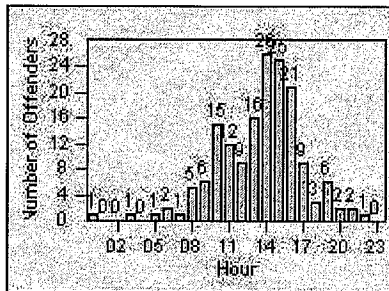

LANE 1

LANE 2

LANE 3

Redflex Redlight Offender Statistics

CONTRACT: Laguna Woods
 DATE FROM: 01-Feb-2013

LOCATION: LAG-ETMO-03 El Toro Rd
 DATE TO: 28-Feb-2013

LANE 4

LANE TOTAL