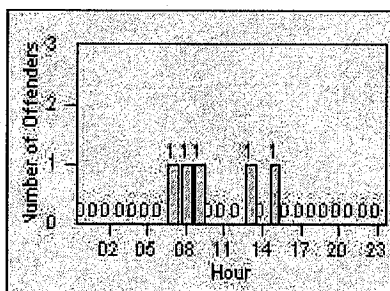

Redflex Redlight Offender Statistics

CONTRACT: Laguna Woods
DATE FROM: 01-Feb-2013

LOCATION: LAG-MOGA-01 Moulton Pkwy
DATE TO: 28-Feb-2013

LANE 1

LANE 2

LANE 3