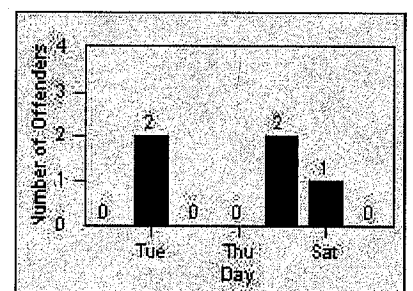

Redflex Redlight Offender Statistics

CONTRACT: Laguna Woods
DATE FROM: 01-Feb-2013

LOCATION: LAG-MOGA-01 Moulton Pkwy
DATE TO: 28-Feb-2013

LANE 1

LANE 2

LANE 3