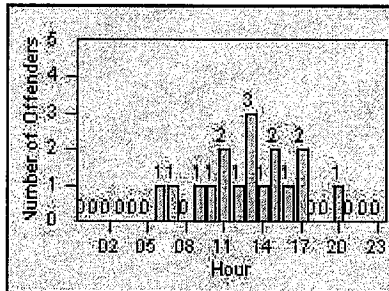

Redflex Redlight Offender Statistics

CONTRACT: Laguna
DATE FROM: Woods
01-Feb-2013

LOCATION: LAG-MOGA-03 Moulton Pkwy
DATE TO: 28-Feb-2013

LANE 1