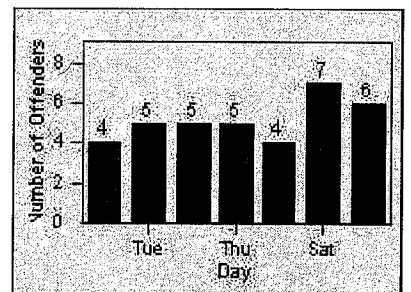

Redflex Redlight Offender Statistics

CONTRACT: Laguna
 DATE FROM: Woods
 01-Feb-2013

LOCATION: LAG-MOGA-03 Moulton Pkwy
 DATE TO: 28-Feb-2013

LANE 1

LANE 2

LANE 3

Redflex Redlight Offender Statistics

CONTRACT: Laguna Woods
 DATE FROM: 01-Feb-2013