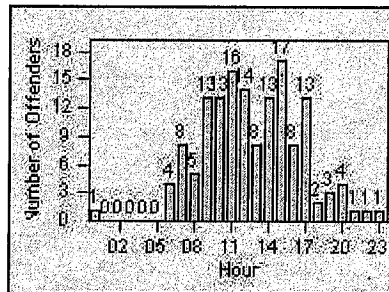

Redflex Redlight Offender Statistics

CONTRACT: Laguna Woods
DATE FROM: 01-Feb-2013

LOCATION: LAG-MOET-01 El Toro Rd
DATE TO: 28-Feb-2013

LANE 4

LANE TOTAL