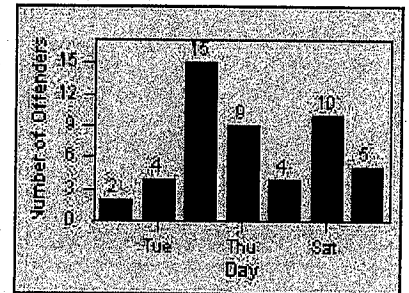

Redflex Redlight Offender Statistics

CONTRACT: Laguna Woods
DATE FROM: 01-Feb-2013

LOCATION: LAG-ETMO-01 El Toro Rd
DATE TO: 28-Feb-2013

LANE 4

LANE TOTAL