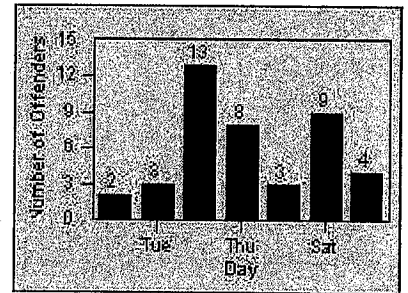

Redflex Redlight Offender Statistics

CONTRACT: Laguna Woods
DATE FROM: 01-Feb-2013

LOCATION: LAG-ETMO-01 El Toro Rd
DATE TO: 28-Feb-2013

LANE 4