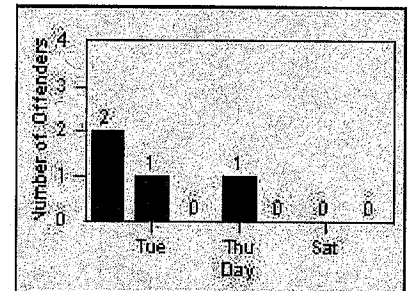

Redflex Redlight Offender Statistics

CONTRACT: Laguna Woods
DATE FROM: 01-Feb-2013

LOCATION: LAG-MOET-01 El Toro Rd
DATE TO: 28-Feb-2013

LANE 1