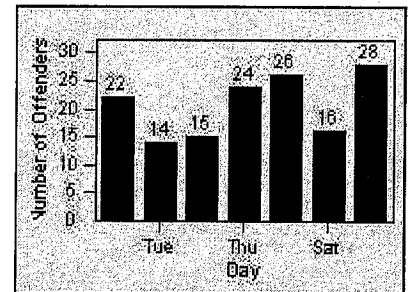

Redflex Redlight Offender Statistics

CONTRACT: Laguna Woods
DATE FROM: 01-Feb-2013

LOCATION: LAG-MOET-01 El Toro Rd
DATE TO: 28-Feb-2013

LANE 4

LANE TOTAL