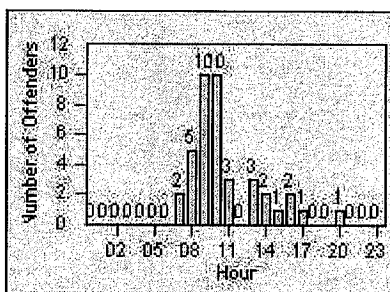

Redflex Redlight Offender Statistics

CONTRACT: Laguna
 DATE FROM: Woods
 01-Feb-2013

LOCATION: LAG-MOGA-03 Moulton Pkwy
 DATE TO: 28-Feb-2013

LANE 1

LANE 2

LANE 3

Redflex Redlight Offender Statistics

CONTRACT: Laguna Woods
 DATE FROM: 01-Feb-2013