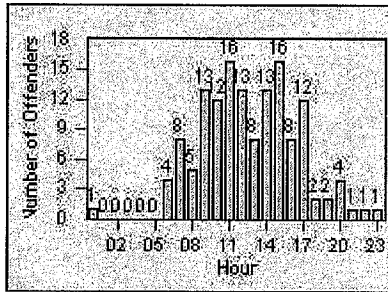

Redflex Redlight Offender Statistics

CONTRACT: Laguna Woods
DATE FROM: 01-Feb-2013

LOCATION: LAG-MOET-01 El Toro Rd
DATE TO: 28-Feb-2013

LANE 4