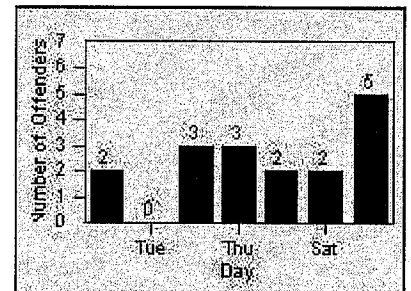

Redflex Redlight Offender Statistics

CONTRACT: Laguna
DATE FROM: Woods
01-Feb-2013

LOCATION: LAG-MOGA-03 Moulton Pkwy
DATE TO: 28-Feb-2013

LANE 1