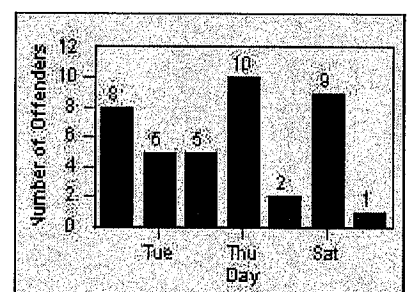

Redflex Redlight Offender Statistics

CONTRACT: Laguna
 DATE FROM: Woods
 01-Feb-2013

LOCATION: LAG-MOGA-03 Moulton Pkwy
 DATE TO: 28-Feb-2013

LANE 1

LANE 2

LANE 3

Redflex Redlight Offender Statistics

CONTRACT: Laguna Woods
 DATE FROM: 01-Feb-2013