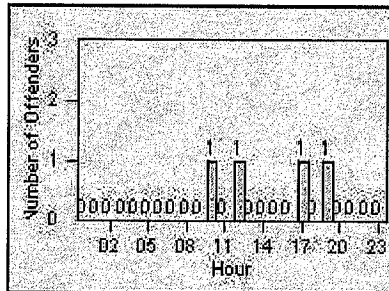

Redflex Redlight Offender Statistics

CONTRACT: Laguna Woods
DATE FROM: 01-Feb-2013

LOCATION: LAG-MOET-01 El Toro Rd
DATE TO: 28-Feb-2013

LANE 1