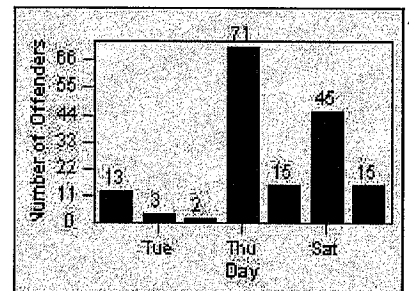

LANE 1

LANE 2

LANE 3

Redflex Redlight Offender Statistics

CONTRACT: Laguna Woods
 DATE FROM: 01-Feb-2013

LOCATION: LAG-ETMO-03 El Toro Rd
 DATE TO: 28-Feb-2013

LANE 4

LANE TOTAL