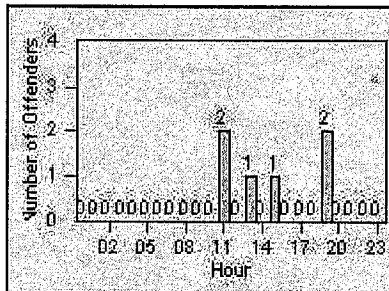

Redflex Redlight Offender Statistics

CONTRACT: Laguna Woods
DATE FROM: 01-Feb-2013

LOCATION: LAG-MOGA-01 Moulton Pkwy
DATE TO: 28-Feb-2013

LANE 1