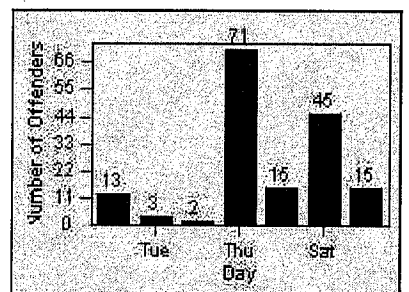

LANE 1

LANE 2

LANE 3

Redflex Redlight Offender Statistics

CONTRACT: Laguna Woods
 DATE FROM: 01-Feb-2013

LOCATION: LAG-ETMO-03 El Toro Rd
 DATE TO: 28-Feb-2013

LANE 4

LANE TOTAL

Redflex Redlight Offender Statistics

CONTRACT: Laguna Woods
 DATE FROM: 01-Feb-2013

LOCATION: LAG-MOET-01 El Toro Rd
 DATE TO: 28-Feb-2013

LANE 1

LANE 2

LANE 3

Redflex Redlight Offender Statistics

CONTRACT: Laguna Woods
 DATE FROM: 01-Feb-2013