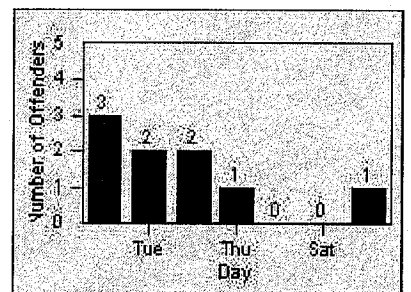

Redflex Redlight Offender Statistics

CONTRACT: Laguna Woods
DATE FROM: 01-Feb-2013

LOCATION: LAG-MOGA-01 Moulton Pkwy
DATE TO: 28-Feb-2013

LANE 1

LANE 2

LANE 3