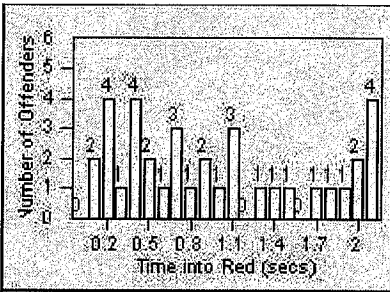

LANE 1

LANE 2

LANE 3

Redflex Redlight Offender Statistics

CONTRACT: Laguna Woods
 DATE FROM: 01-Feb-2013

LOCATION: LAG-MOGA-01 Moulton Pkwy
 DATE TO: 28-Feb-2013

LANE 4

LANE TOTAL

Redflex Redlight Offender Statistics

CONTRACT: Laguna
 DATE FROM: Woods
 01-Feb-2013

LOCATION: LAG-MOGA-03 Moulton Pkwy
 DATE TO: 28-Feb-2013

LANE 1

LANE 2

LANE 3

Redflex Redlight Offender Statistics

CONTRACT: Laguna Woods
 DATE FROM: 01-Feb-2013