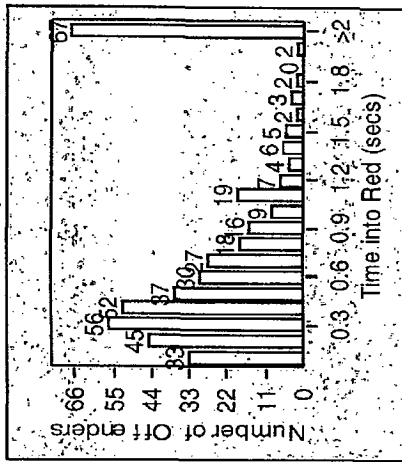

Redflex Redlight Offender Statistics

CONTRACT: Lynwood **LOCATION:** LYN-IMLB-01 Imperial Hwy and Long Beach Blvd - W/B
DATE FROM: 1/Aug/2008 **DATE TO:** 10/Aug/2009

Redflex Redlight Offender Statistics