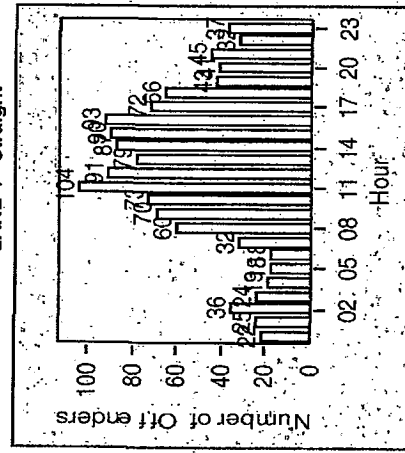

Redflex Redlight Offender Statistics

CONTRACT: Lynwood **LOCATION:** LYN-IMLB-01 Imperial Hwy and Long Beach Blvd - W/B
DATE FROM: 1/Aug/2008 **DATE TO:** 10/Aug/2009

Redflex Redlight Offender Statistics

CONTRACT: Lynwood **LOCATION:** LYN-IMLB-01 Imperial Hwy and Long Beach Blvd
DATE FROM: 1/Aug/2008 **DATE TO:** 10/Aug/2009

LANE 3 - Straight

LANE 4 - Straight

Redflex Redlight Offender Statistics

REDFLEX
TRAFFIC SYSTEMS