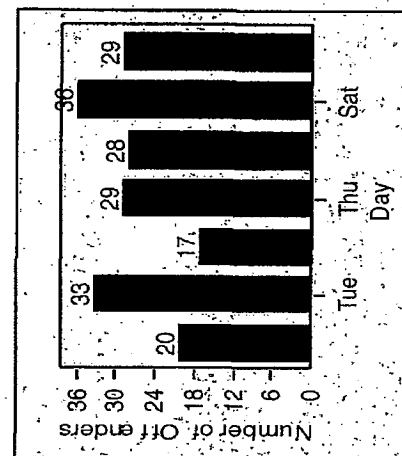

Redflex Redlight Offender Statistics

CONTRACT: Lynwood **LOCATION:** LYN-IMLB-01 Imperial Hwy and Long Beach Blvd - W/B
DATE FROM: 1/Aug/2008 **DATE TO:** 10/Aug/2009

Redflex Redlight Offender Statistics