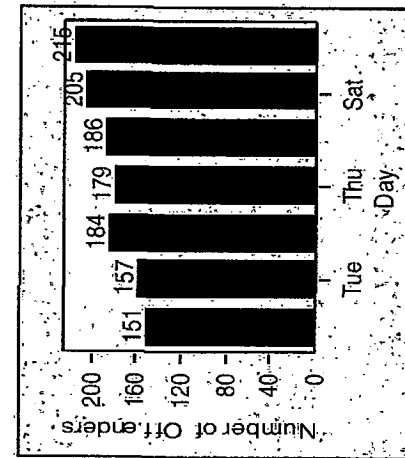

LANE 4 - Straight