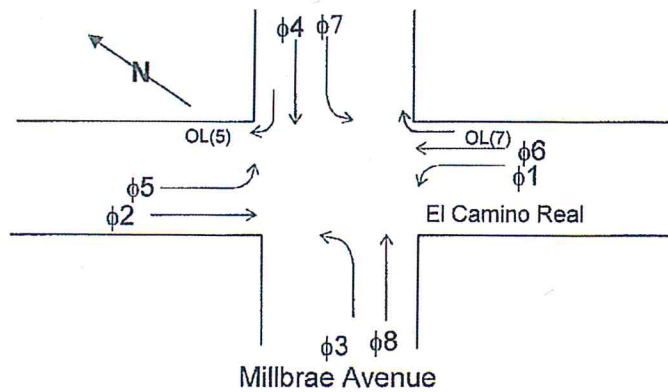

DEPARTMENT OF TRANSPORTATION.

111 GRAND AVENUE
 P.O. BOX 23660
 OAKLAND, CA 94623-0660
 PHONE (510) 286-4624
 FAX (510) 286-4561
 TTY 711
 www.dot.ca.gov

Flex your power!
 Be energy efficient!

January 20, 2015

Millbrae Avenue and southbound Route 101 Off Ramp

Millbrae Avenue and El Camino Real

CONTROL DOCUMENT
 DO NOT DUPLICATE

Phase	Yellow (sec.)
φ1	3.0
φ2	4.0
φ3	3.0
φ4	3.6
φ5	3.2
φ6	4.0
φ7	3.0
φ8	3.6
OL(5)	3.2
OL(7)	3.0