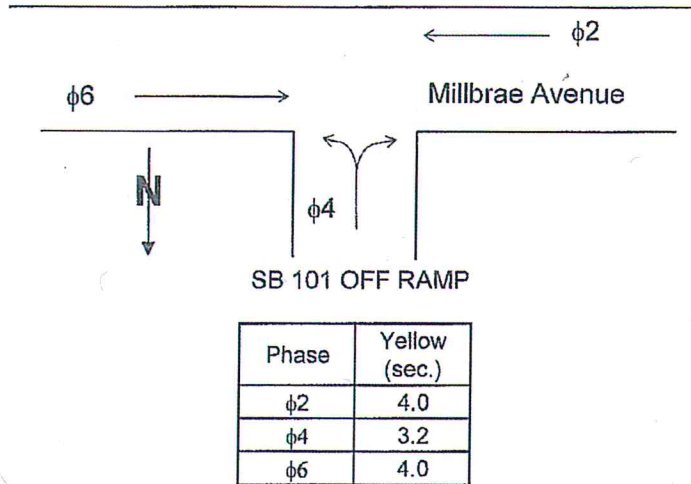

Millbrae Avenue and southbound Route 101 Off Ramp

Millbrae Avenue and El Camino Real

CONTROL DOCUMENT
 DO NOT DUPLICATE

Phase	Yellow (sec.)
φ1	3.0
φ2	4.0
φ3	3.0
φ4	3.6
φ5	3.2
φ6	4.0
φ7	3.0
φ8	3.6
OL(5)	3.2
OL(7)	3.0