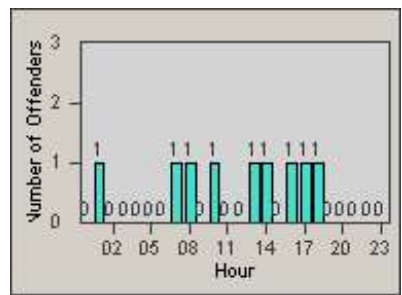

Redflex Redlight Offender Statistics

CONTRACT: Newark, CA
 DATE FROM: 1/Nov/2009

LOCATION: NWK-CEMO-01 Cedar Blvd
 DATE TO: 31/Oct/2010

LANE 1

LANE 2

LANE 3

Redflex Redlight Offender Statistics

CONTRACT: Newark, CA
 DATE FROM: 1/Nov/2009

LOCATION: NWK-CEMO-01 Cedar Blvd
 DATE TO: 31/Oct/2010

LANE 4

LANE 5

Redflex Redlight Offender Statistics

CONTRACT: Newark, CA
 DATE FROM: 1/Nov/2009

LOCATION: NWK-CEMO-01 Cedar Blvd
 DATE TO: 31/Oct/2010

LANE TOTAL