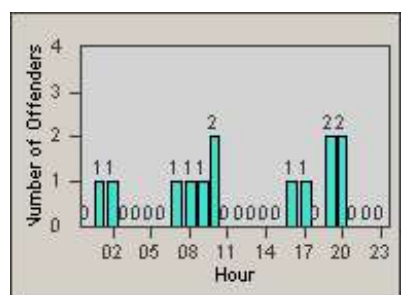

Redflex Redlight Offender Statistics

CONTRACT: Newark, CA
 DATE FROM: 1/Nov/2009

LOCATION: NWK-CEMO-01 Cedar Blvd
 DATE TO: 31/Oct/2010

LANE 1

LANE 2

LANE 3

Redflex Redlight Offender Statistics

CONTRACT: Newark, CA
 DATE FROM: 1/Nov/2009

LOCATION: NWK-CEMO-01 Cedar Blvd
 DATE TO: 31/Oct/2010

LANE 4

LANE 5

Redflex Redlight Offender Statistics

CONTRACT: Newark, CA
 DATE FROM: 1/Nov/2009

LOCATION: NWK-CEMO-01 Cedar Blvd
 DATE TO: 31/Oct/2010

LANE TOTAL