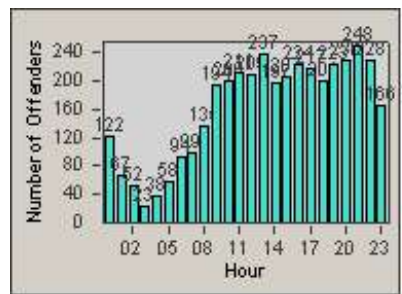

Redflex Redlight Offender Statistics

CONTRACT: Newark, CA
 DATE FROM: 1/Nov/2009

LOCATION: NWK-CEMO-01 Cedar Blvd
 DATE TO: 31/Oct/2010

LANE 1

LANE 2

LANE 3

Redflex Redlight Offender Statistics

CONTRACT: Newark, CA
 DATE FROM: 1/Nov/2009

LOCATION: NWK-CEMO-01 Cedar Blvd
 DATE TO: 31/Oct/2010

LANE 4

LANE 5

Redflex Redlight Offender Statistics

CONTRACT: Newark, CA
 DATE FROM: 1/Nov/2009

LOCATION: NWK-CEMO-01 Cedar Blvd
 DATE TO: 31/Oct/2010

LANE TOTAL