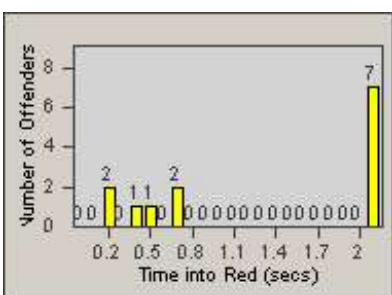

Redflex Redlight Offender Statistics

CONTRACT: Newark, CA
 DATE FROM: 1/Nov/2009

LOCATION: NWK-CEMO-01 Cedar Blvd
 DATE TO: 31/Oct/2010

LANE 1

LANE 2

LANE 3

Redflex Redlight Offender Statistics

CONTRACT: Newark, CA
 DATE FROM: 1/Nov/2009

LOCATION: NWK-CEMO-01 Cedar Blvd
 DATE TO: 31/Oct/2010

LANE 4

LANE 5

Redflex Redlight Offender Statistics

CONTRACT: Newark, CA
 DATE FROM: 1/Nov/2009

LOCATION: NWK-CEMO-01 Cedar Blvd
 DATE TO: 31/Oct/2010

LANE TOTAL