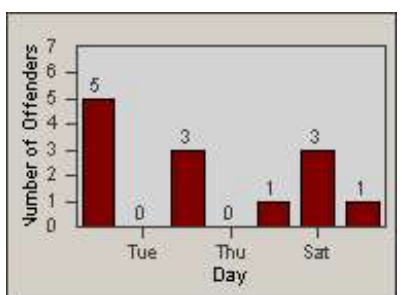

Redflex Redlight Offender Statistics

CONTRACT: Newark, CA
 DATE FROM: 1/Nov/2009

LOCATION: NWK-CEMO-01 Cedar Blvd
 DATE TO: 31/Oct/2010

LANE 1

LANE 2

LANE 3

Redflex Redlight Offender Statistics

CONTRACT: Newark, CA
 DATE FROM: 1/Nov/2009

LOCATION: NWK-CEMO-01 Cedar Blvd
 DATE TO: 31/Oct/2010

LANE 4

LANE 5

Redflex Redlight Offender Statistics

CONTRACT: Newark, CA
 DATE FROM: 1/Nov/2009

LOCATION: NWK-CEMO-01 Cedar Blvd
 DATE TO: 31/Oct/2010

LANE TOTAL