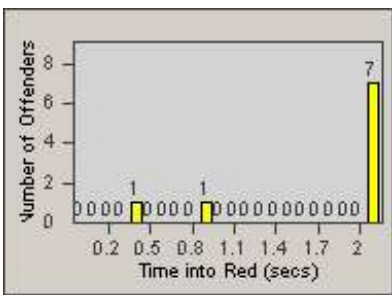

Redflex Redlight Offender Statistics

CONTRACT: Newark, CA
 DATE FROM: 1/Nov/2009

LOCATION: NWK-CEMO-01 Cedar Blvd
 DATE TO: 31/Oct/2010

LANE 1

LANE 2

LANE 3

Redflex Redlight Offender Statistics

CONTRACT: Newark, CA
 DATE FROM: 1/Nov/2009

LOCATION: NWK-CEMO-01 Cedar Blvd
 DATE TO: 31/Oct/2010

LANE 4

LANE 5

Redflex Redlight Offender Statistics

CONTRACT: Newark, CA
 DATE FROM: 1/Nov/2009

LOCATION: NWK-CEMO-01 Cedar Blvd
 DATE TO: 31/Oct/2010

LANE TOTAL