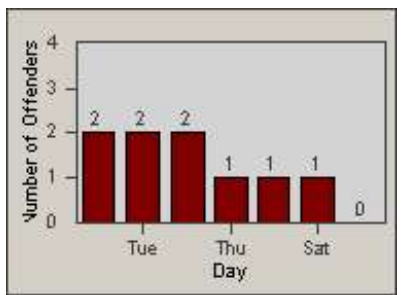

Redflex Redlight Offender Statistics

CONTRACT: Newark, CA
 DATE FROM: 1/Nov/2009

LOCATION: NWK-CEMO-01 Cedar Blvd
 DATE TO: 31/Oct/2010

LANE 1

LANE 2

LANE 3

Redflex Redlight Offender Statistics

CONTRACT: Newark, CA
 DATE FROM: 1/Nov/2009

LOCATION: NWK-CEMO-01 Cedar Blvd
 DATE TO: 31/Oct/2010

LANE 4

LANE 5

Redflex Redlight Offender Statistics

CONTRACT: Newark, CA
 DATE FROM: 1/Nov/2009

LOCATION: NWK-CEMO-01 Cedar Blvd
 DATE TO: 31/Oct/2010

LANE TOTAL