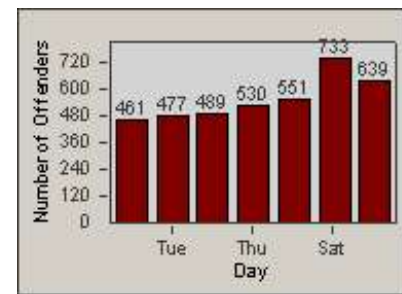

Redflex Redlight Offender Statistics

CONTRACT: Newark, CA
 DATE FROM: 1/Nov/2009

LOCATION: NWK-CEMO-01 Cedar Blvd
 DATE TO: 31/Oct/2010

LANE 1

LANE 2

LANE 3

Redflex Redlight Offender Statistics

CONTRACT: Newark, CA
 DATE FROM: 1/Nov/2009

LOCATION: NWK-CEMO-01 Cedar Blvd
 DATE TO: 31/Oct/2010

LANE 4

LANE 5

Redflex Redlight Offender Statistics

CONTRACT: Newark, CA
 DATE FROM: 1/Nov/2009

LOCATION: NWK-CEMO-01 Cedar Blvd
 DATE TO: 31/Oct/2010

LANE TOTAL