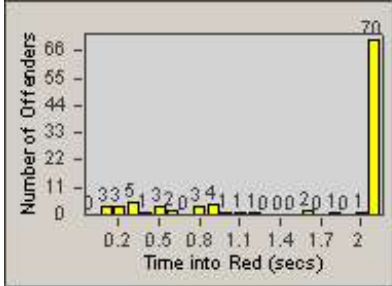

Redflex Redlight Offender Statistics

CONTRACT: Newark, CA
 DATE FROM: 1/Nov/2009

LOCATION: NWK-MOCE-01 Cedar Blvd
 DATE TO: 31/Oct/2010

LANE 1

LANE 2

LANE 3

Redflex Redlight Offender Statistics

CONTRACT: Newark, CA
 DATE FROM: 1/Nov/2009

LOCATION: NWK-MOCE-01 Cedar Blvd
 DATE TO: 31/Oct/2010

LANE 4

LANE 5

Redflex Redlight Offender Statistics

CONTRACT: Newark, CA
 DATE FROM: 1/Nov/2009

LOCATION: NWK-MOCE-01 Cedar Blvd
 DATE TO: 31/Oct/2010

LANE TOTAL