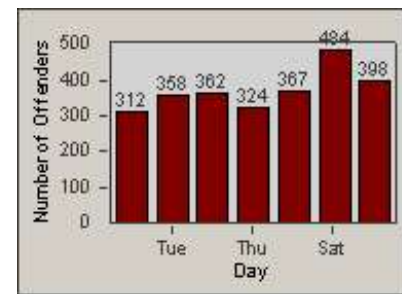

LOCATION: NWK-MOCE-01 Cedar Blvd
 DATE TO: 31/Oct/2010

LANE 4

LANE 5

Redflex Redlight Offender Statistics

CONTRACT: Newark, CA
 DATE FROM: 1/Nov/2009

LOCATION: NWK-MOCE-01 Cedar Blvd
 DATE TO: 31/Oct/2010

LANE TOTAL