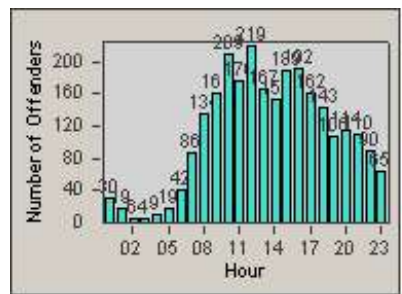

Redflex Redlight Offender Statistics

CONTRACT: Newark, CA
 DATE FROM: 1/Nov/2009

LOCATION: NWK-MOCE-01 Cedar Blvd
 DATE TO: 31/Oct/2010

LANE 1

LANE 2

LANE 3

Redflex Redlight Offender Statistics

CONTRACT: Newark, CA
 DATE FROM: 1/Nov/2009

LOCATION: NWK-MOCE-01 Cedar Blvd
 DATE TO: 31/Oct/2010

LANE 4

LANE 5

Redflex Redlight Offender Statistics

CONTRACT: Newark, CA
 DATE FROM: 1/Nov/2009

LOCATION: NWK-MOCE-01 Cedar Blvd
 DATE TO: 31/Oct/2010

LANE TOTAL