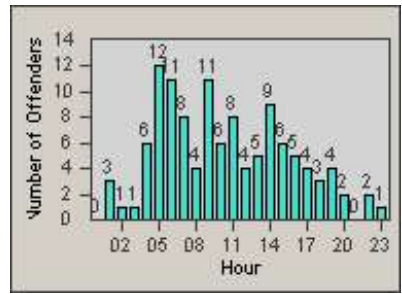

Redflex Redlight Offender Statistics

CONTRACT: Newark, CA
 DATE FROM: 1/Nov/2009

LOCATION: NWK-MOCE-01 Cedar Blvd
 DATE TO: 31/Oct/2010

LANE 1

LANE 2

LANE 3

Redflex Redlight Offender Statistics

CONTRACT: Newark, CA
 DATE FROM: 1/Nov/2009

LOCATION: NWK-MOCE-01 Cedar Blvd
 DATE TO: 31/Oct/2010

LANE 4

LANE 5

Redflex Redlight Offender Statistics

CONTRACT: Newark, CA
 DATE FROM: 1/Nov/2009

LOCATION: NWK-MOCE-01 Cedar Blvd
 DATE TO: 31/Oct/2010

LANE TOTAL