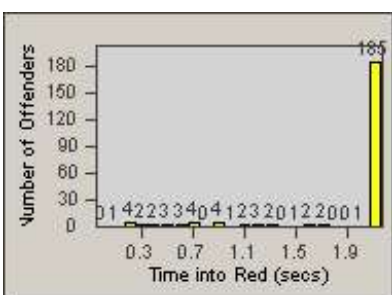

Redflex Redlight Offender Statistics

CONTRACT: Newark, CA
 DATE FROM: 1/Nov/2009

LOCATION: NWK-MOCE-01 Cedar Blvd
 DATE TO: 31/Oct/2010

LANE 1

LANE 2

LANE 3

Redflex Redlight Offender Statistics

CONTRACT: Newark, CA
 DATE FROM: 1/Nov/2009

LOCATION: NWK-MOCE-01 Cedar Blvd
 DATE TO: 31/Oct/2010

LANE 4

LANE 5

Redflex Redlight Offender Statistics

CONTRACT: Newark, CA
 DATE FROM: 1/Nov/2009

LOCATION: NWK-MOCE-01 Cedar Blvd
 DATE TO: 31/Oct/2010

LANE TOTAL