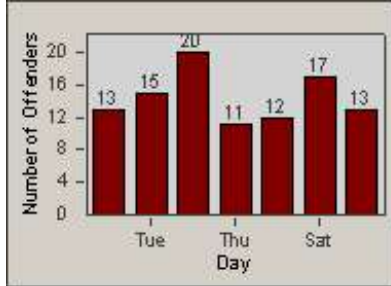

Redflex Redlight Offender Statistics

CONTRACT: Newark, CA
 DATE FROM: 1/Nov/2009

LOCATION: NWK-MOCE-01 Cedar Blvd
 DATE TO: 31/Oct/2010

LANE 1

LANE 2

LANE 3

Redflex Redlight Offender Statistics

CONTRACT: Newark, CA
 DATE FROM: 1/Nov/2009

LOCATION: NWK-MOCE-01 Cedar Blvd
 DATE TO: 31/Oct/2010

LANE 4

LANE 5

Redflex Redlight Offender Statistics

CONTRACT: Newark, CA
 DATE FROM: 1/Nov/2009

LOCATION: NWK-MOCE-01 Cedar Blvd
 DATE TO: 31/Oct/2010

LANE TOTAL