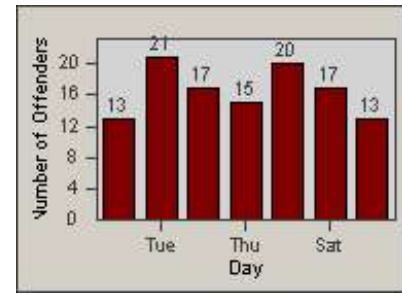

Redflex Redlight Offender Statistics

CONTRACT: Newark, CA
 DATE FROM: 1/Nov/2009

LOCATION: NWK-MOCE-01 Cedar Blvd
 DATE TO: 31/Oct/2010

LANE 1

LANE 2

LANE 3

Redflex Redlight Offender Statistics

CONTRACT: Newark, CA
 DATE FROM: 1/Nov/2009

LOCATION: NWK-MOCE-01 Cedar Blvd
 DATE TO: 31/Oct/2010

LANE 4

LANE 5

Redflex Redlight Offender Statistics

CONTRACT: Newark, CA
 DATE FROM: 1/Nov/2009

LOCATION: NWK-MOCE-01 Cedar Blvd
 DATE TO: 31/Oct/2010

LANE TOTAL