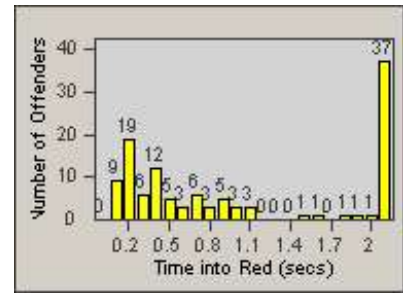

Redflex Redlight Offender Statistics

CONTRACT: Newark, CA
 DATE FROM: 1/Nov/2009

LOCATION: NWK-MOCE-01 Cedar Blvd
 DATE TO: 31/Oct/2010

LANE 1

LANE 2

LANE 3

Redflex Redlight Offender Statistics

CONTRACT: Newark, CA
 DATE FROM: 1/Nov/2009

LOCATION: NWK-MOCE-01 Cedar Blvd
 DATE TO: 31/Oct/2010

LANE 4

LANE 5

Redflex Redlight Offender Statistics

CONTRACT: Newark, CA
 DATE FROM: 1/Nov/2009

LOCATION: NWK-MOCE-01 Cedar Blvd
 DATE TO: 31/Oct/2010

LANE TOTAL