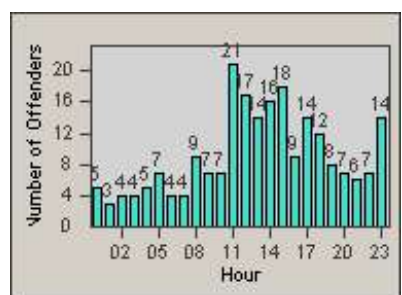

Redflex Redlight Offender Statistics

CONTRACT: Newark, CA
 DATE FROM: 1/Nov/2009

LOCATION: NWK-MOCE-01 Cedar Blvd
 DATE TO: 31/Oct/2010

LANE 1

LANE 2

LANE 3

Redflex Redlight Offender Statistics

CONTRACT: Newark, CA
 DATE FROM: 1/Nov/2009

LOCATION: NWK-MOCE-01 Cedar Blvd
 DATE TO: 31/Oct/2010

LANE 4

LANE 5

Redflex Redlight Offender Statistics

CONTRACT: Newark, CA
 DATE FROM: 1/Nov/2009

LOCATION: NWK-MOCE-01 Cedar Blvd
 DATE TO: 31/Oct/2010

LANE TOTAL