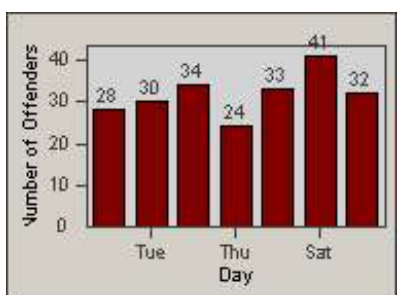

Redflex Redlight Offender Statistics

CONTRACT: Newark, CA
 DATE FROM: 1/Nov/2009

LOCATION: NWK-MOCE-01 Cedar Blvd
 DATE TO: 31/Oct/2010

LANE 1

LANE 2

LANE 3

Redflex Redlight Offender Statistics

CONTRACT: Newark, CA
 DATE FROM: 1/Nov/2009