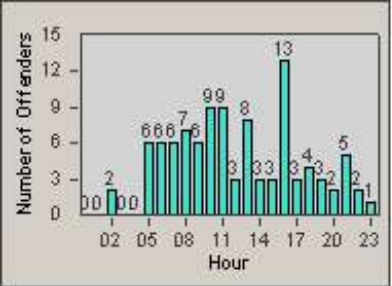

Redflex Redlight Offender Statistics

CONTRACT: Newark, CA
 DATE FROM: 1/Nov/2009

LOCATION: NWK-MOCE-01 Cedar Blvd
 DATE TO: 31/Oct/2010

LANE 1

LANE 2

LANE 3

Redflex Redlight Offender Statistics

CONTRACT: Newark, CA
 DATE FROM: 1/Nov/2009

LOCATION: NWK-MOCE-01 Cedar Blvd
 DATE TO: 31/Oct/2010

LANE 4

LANE 5

Redflex Redlight Offender Statistics

CONTRACT: Newark, CA
 DATE FROM: 1/Nov/2009

LOCATION: NWK-MOCE-01 Cedar Blvd
 DATE TO: 31/Oct/2010

LANE TOTAL