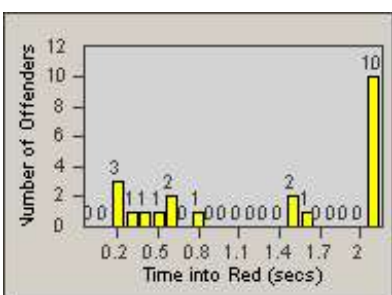

Redflex Redlight Offender Statistics

CONTRACT: Newark, CA
DATE FROM: 1/Nov/2009

LOCATION: NWK-NEJA-01 Newark Blvd and Jarvis Ave
DATE TO: 31/Oct/2010

LANE 1

LANE 2

LANE 3