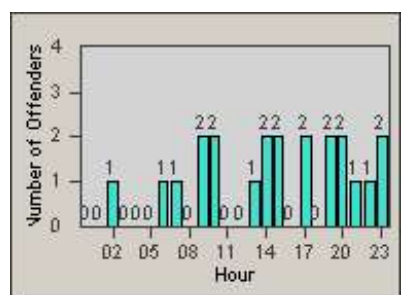

Redflex Redlight Offender Statistics

CONTRACT: Newark, CA
DATE FROM: 1/Nov/2009

LOCATION: NWK-NEJA-01 Newark Blvd and Jarvis Ave
DATE TO: 31/Oct/2010

LANE 1

LANE 2

LANE 3