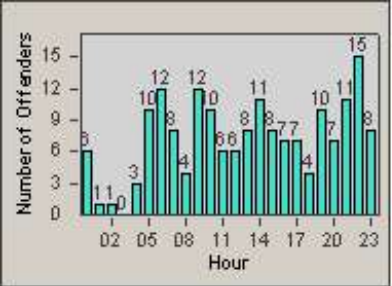

# Redflex Redlight Offender Statistics

CONTRACT: Newark, CA  
 DATE FROM: 1/Nov/2009

LOCATION: NWK-NEJA-01 Newark Blvd and Jarvis Ave  
 DATE TO: 31/Oct/2010