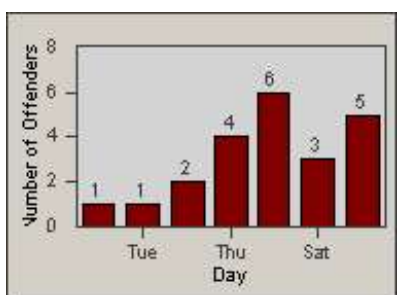

Redflex Redlight Offender Statistics

CONTRACT: Newark, CA
DATE FROM: 1/Nov/2009

LOCATION: NWK-NEJA-01 Newark Blvd and Jarvis Ave
DATE TO: 31/Oct/2010

LANE 1

LANE 2

LANE 3