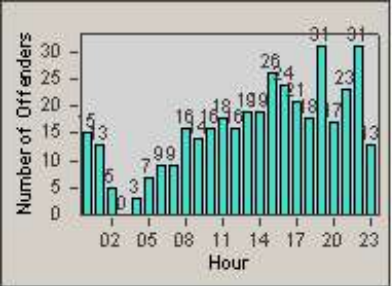

# Redflex Redlight Offender Statistics

CONTRACT: Newark, CA  
 DATE FROM: 1/Jul/2010

LOCATION: NWK-CEMO-01 Cedar Blvd  
 DATE TO: 31/Jul/2010