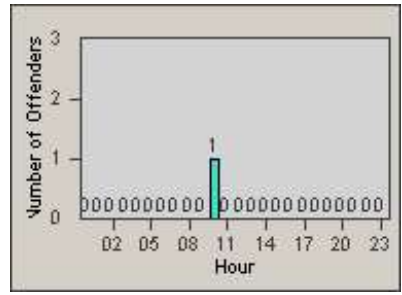

Redflex Redlight Offender Statistics

CONTRACT: Newark, CA
DATE FROM: 1/Jul/2010

LOCATION: NWK-CEMO-01 Cedar Blvd
DATE TO: 31/Jul/2010

LANE 1

LANE 2

LANE 3