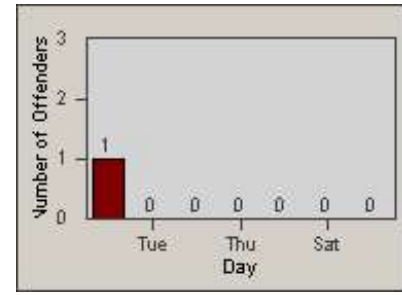

Redflex Redlight Offender Statistics

CONTRACT: Newark, CA
DATE FROM: 1/Jul/2010

LOCATION: NWK-CEMO-01 Cedar Blvd
DATE TO: 31/Jul/2010

LANE 1

LANE 2

LANE 3