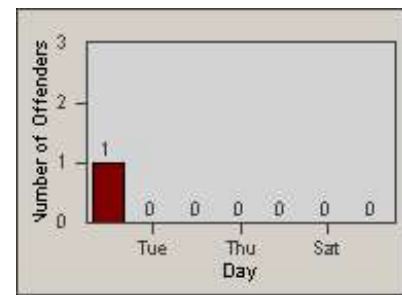

Redflex Redlight Offender Statistics

CONTRACT: Newark, CA
DATE FROM: 1/Jul/2010

LOCATION: NWK-CEMO-01 Cedar Blvd
DATE TO: 31/Jul/2010

LANE 1