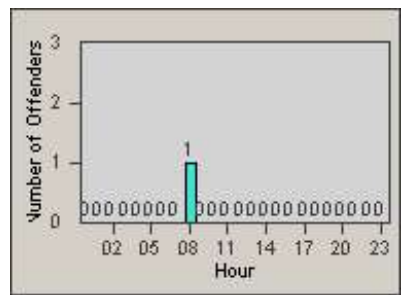

Redflex Redlight Offender Statistics

CONTRACT: Newark, CA
DATE FROM: 1/Jul/2010

LOCATION: NWK-CEMO-01 Cedar Blvd
DATE TO: 31/Jul/2010

LANE 1