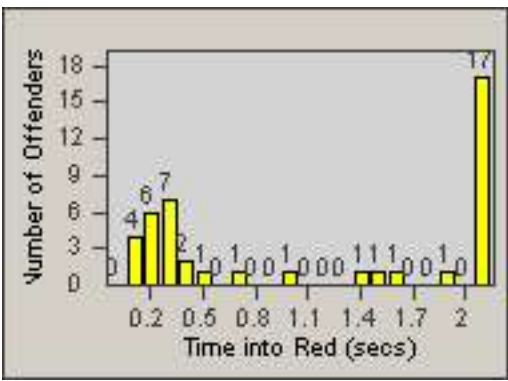

Redflex Redlight Offender Statistics

CONTRACT: Newark, CA

LOCATION: NWK-CHMO-01 Cherry

DATE FROM: 01-Jan-2012

DATE TO: 31-Jan-2012

LANE 4

LANE 5

LANE TOTAL

Redflex Redlight Offender Statistics

CONTRACT: Newark, CA LOCATION: NWK-CHMO-01 Cherry
DATE FROM: 01-Jan-2012 DATE TO: 31-Jan-2012