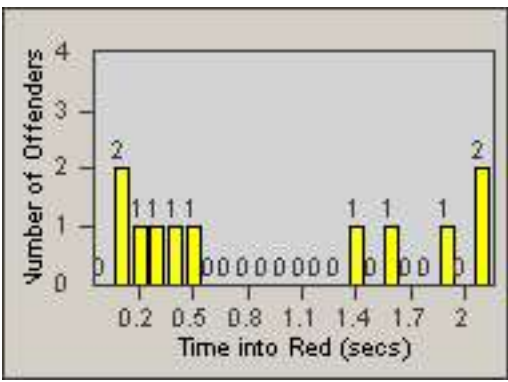

Redflex Redlight Offender Statistics

CONTRACT: Newark, CA

LOCATION: NWK-CHMO-01 Cherry

DATE FROM: 01-Jan-2012

DATE TO: 31-Jan-2012

LANE 1

LANE 2

LANE 3

Redflex Redlight Offender Statistics

CONTRACT: Newark, CA

LOCATION: NWK-CHMO-01 Cherry

DATE FROM: 01-Jan-2012

DATE TO: 31-Jan-2012

LANE 4

LANE 5

LANE TOTAL

Redflex Redlight Offender Statistics

CONTRACT: Newark, CA LOCATION: NWK-CHMO-01 Cherry
DATE FROM: 01-Jan-2012 DATE TO: 31-Jan-2012