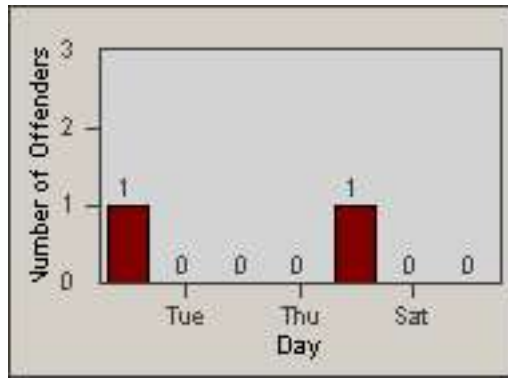

Redflex Redlight Offender Statistics

CONTRACT: Newark, CA

LOCATION: NWK-CHMO-01 Cherry

DATE FROM: 01-Jan-2012

DATE TO: 31-Jan-2012

LANE 1

LANE 2

LANE 3

Redflex Redlight Offender Statistics

CONTRACT: Newark, CA

LOCATION: NWK-CHMO-01 Cherry

DATE FROM: 01-Jan-2012

DATE TO: 31-Jan-2012

LANE 4

LANE 5

LANE TOTAL