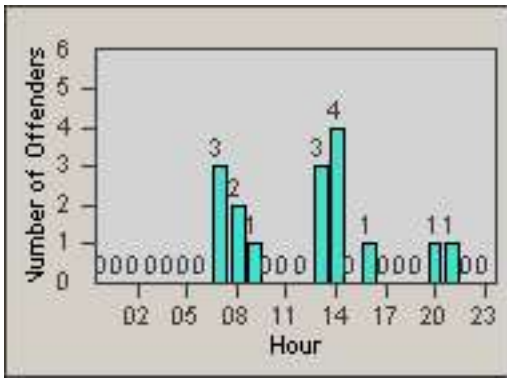

Redflex Redlight Offender Statistics

CONTRACT: Newark, CA

LOCATION: NWK-CHMO-01 Cherry

DATE FROM: 01-Jan-2012

DATE TO: 31-Jan-2012

LANE 4

LANE 5

LANE TOTAL

Redflex Redlight Offender Statistics

CONTRACT: Newark, CA LOCATION: NWK-CHMO-01 Cherry
DATE FROM: 01-Jan-2012 DATE TO: 31-Jan-2012