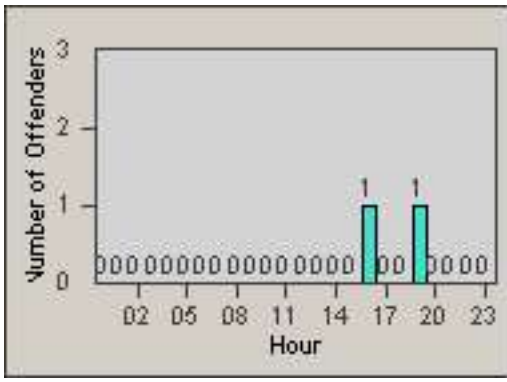

Redflex Redlight Offender Statistics

CONTRACT: Newark, CA

LOCATION: NWK-CHMO-01 Cherry

DATE FROM: 01-Jan-2012

DATE TO: 31-Jan-2012

LANE 1

LANE 2

LANE 3

Redflex Redlight Offender Statistics

CONTRACT: Newark, CA

LOCATION: NWK-CHMO-01 Cherry

DATE FROM: 01-Jan-2012

DATE TO: 31-Jan-2012

LANE 4

LANE 5

LANE TOTAL

Redflex Redlight Offender Statistics

CONTRACT: Newark, CA LOCATION: NWK-CHMO-01 Cherry
DATE FROM: 01-Jan-2012 DATE TO: 31-Jan-2012