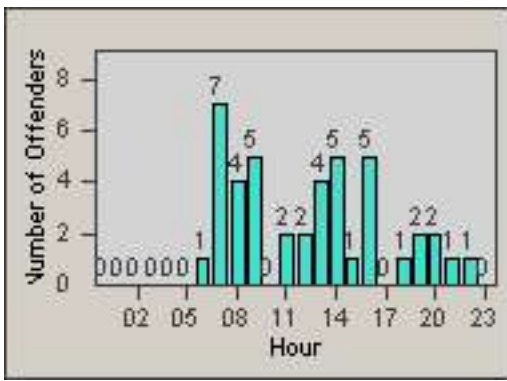

Redflex Redlight Offender Statistics

CONTRACT: Newark, CA

LOCATION: NWK-CHMO-01 Cherry

DATE FROM: 01-Jan-2012

DATE TO: 31-Jan-2012

LANE 4

LANE 5

LANE TOTAL

Redflex Redlight Offender Statistics

CONTRACT: Newark, CA LOCATION: NWK-CHMO-01 Cherry
DATE FROM: 01-Jan-2012 DATE TO: 31-Jan-2012