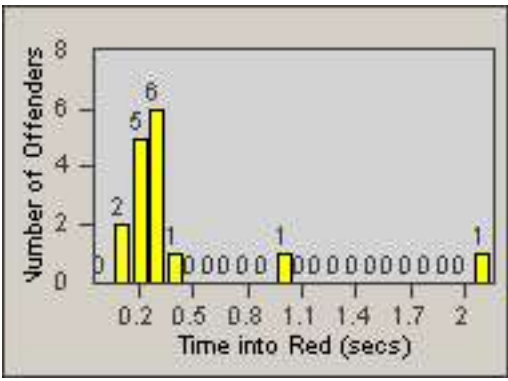

Redflex Redlight Offender Statistics

CONTRACT: Newark, CA

LOCATION: NWK-CHMO-01 Cherry

DATE FROM: 01-Jan-2012

DATE TO: 31-Jan-2012

LANE 4

LANE 5

LANE TOTAL

Redflex Redlight Offender Statistics

CONTRACT: Newark, CA LOCATION: NWK-CHMO-01 Cherry
DATE FROM: 01-Jan-2012 DATE TO: 31-Jan-2012