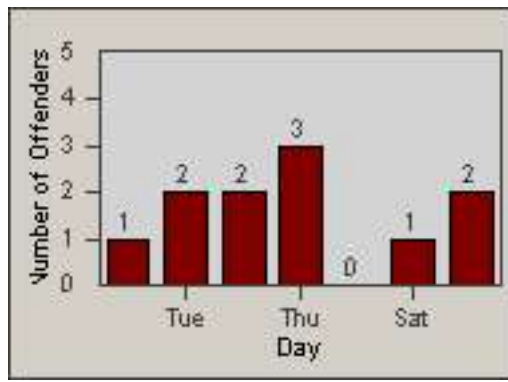

Redflex Redlight Offender Statistics

CONTRACT: Newark, CA

LOCATION: NWK-CHMO-01 Cherry

DATE FROM: 01-Jan-2012

DATE TO: 31-Jan-2012

LANE 1

LANE 2

LANE 3

Redflex Redlight Offender Statistics

CONTRACT: Newark, CA

LOCATION: NWK-CHMO-01 Cherry

DATE FROM: 01-Jan-2012

DATE TO: 31-Jan-2012

LANE 4

LANE 5

LANE TOTAL