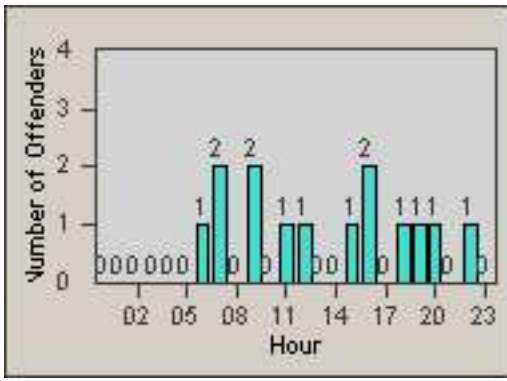

Redflex Redlight Offender Statistics

CONTRACT: Newark, CA

LOCATION: NWK-CHMO-01 Cherry

DATE FROM: 01-Jan-2012

DATE TO: 31-Jan-2012

LANE 1

LANE 2

LANE 3

Redflex Redlight Offender Statistics

CONTRACT: Newark, CA

LOCATION: NWK-CHMO-01 Cherry

DATE FROM: 01-Jan-2012

DATE TO: 31-Jan-2012

LANE 4

LANE 5

LANE TOTAL

Redflex Redlight Offender Statistics

CONTRACT: Newark, CA LOCATION: NWK-CHMO-01 Cherry
DATE FROM: 01-Jan-2012 DATE TO: 31-Jan-2012