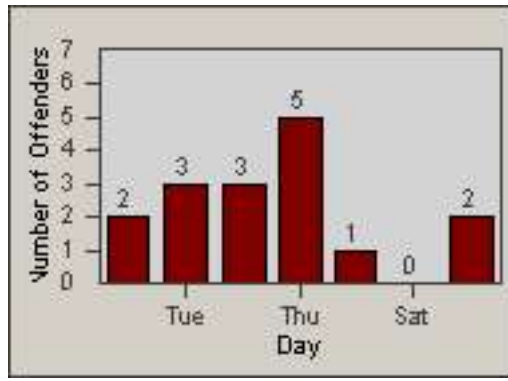

Redflex Redlight Offender Statistics

CONTRACT: Newark, CA

LOCATION: NWK-CHMO-01 Cherry

DATE FROM: 01-Jan-2012

DATE TO: 31-Jan-2012

LANE 4

LANE 5

LANE TOTAL