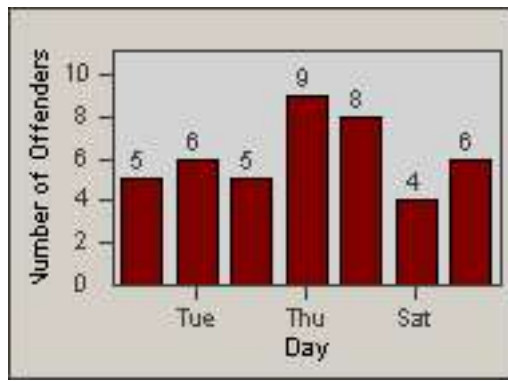

Redflex Redlight Offender Statistics

CONTRACT: Newark, CA

LOCATION: NWK-CHMO-01 Cherry

DATE FROM: 01-Jan-2012

DATE TO: 31-Jan-2012

LANE 4

LANE 5

LANE TOTAL