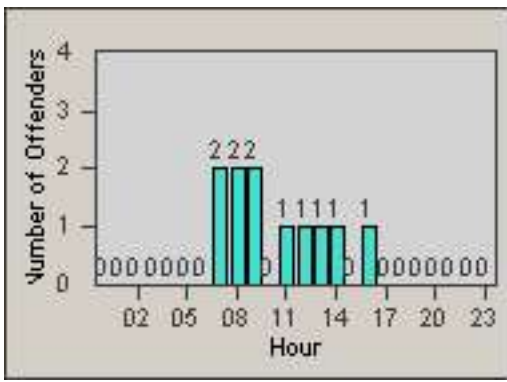

Redflex Redlight Offender Statistics

CONTRACT: Newark, CA

LOCATION: NWK-CHMO-01 Cherry

DATE FROM: 01-Jan-2012

DATE TO: 31-Jan-2012

LANE 1

LANE 2

LANE 3

Redflex Redlight Offender Statistics

CONTRACT: Newark, CA

LOCATION: NWK-CHMO-01 Cherry

DATE FROM: 01-Jan-2012

DATE TO: 31-Jan-2012

LANE 4

LANE 5

LANE TOTAL

Redflex Redlight Offender Statistics

CONTRACT: Newark, CA LOCATION: NWK-CHMO-01 Cherry
DATE FROM: 01-Jan-2012 DATE TO: 31-Jan-2012