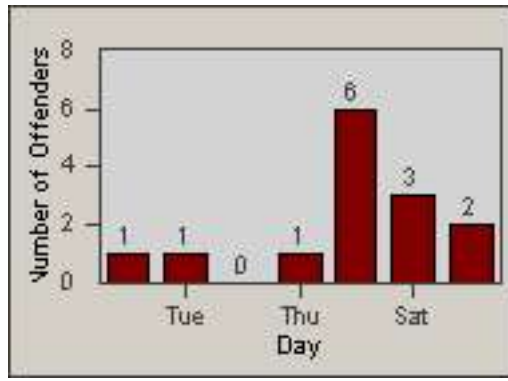

Redflex Redlight Offender Statistics

CONTRACT: Newark, CA

LOCATION: NWK-CHMO-01 Cherry

DATE FROM: 01-Jan-2012

DATE TO: 31-Jan-2012

LANE 1

LANE 2

LANE 3

Redflex Redlight Offender Statistics

CONTRACT: Newark, CA

LOCATION: NWK-CHMO-01 Cherry

DATE FROM: 01-Jan-2012

DATE TO: 31-Jan-2012

LANE 4

LANE 5

LANE TOTAL