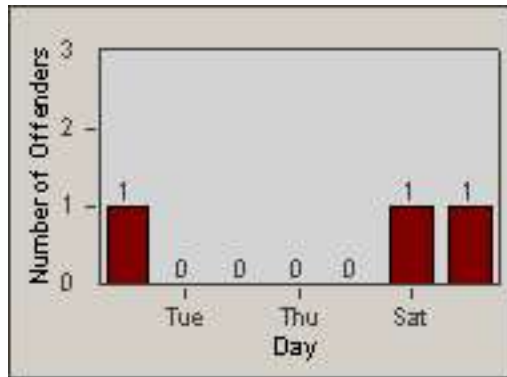

Redflex Redlight Offender Statistics

CONTRACT: Newark, CA
 DATE FROM: 01-Jul-2012

LOCATION: NWK-NEJA-03 Newark Blvd and Jarvis Ave
 DATE TO: 31-Jul-2012

LANE 1

LANE 2

LANE 3

Redflex Redlight Offender Statistics

CONTRACT: Newark, CA
 DATE FROM: 01-Jul-2012

LOCATION: NWK-NEJA-03 Newark Blvd and Jarvis Ave
 DATE TO: 31-Jul-2012

LANE 4

LANE 5

Redflex Redlight Offender Statistics

CONTRACT: Newark, CA
 DATE FROM: 01-Jul-2012