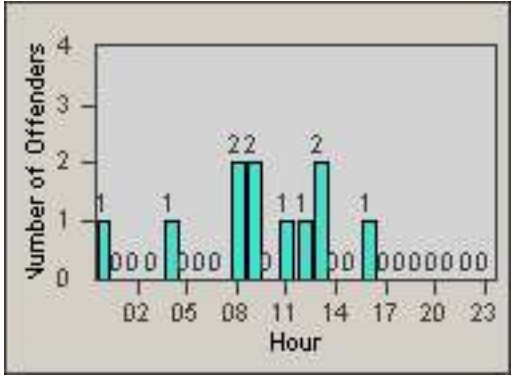

Redflex Redlight Offender Statistics

CONTRACT: Newark, CA
 DATE FROM: 01-Jul-2012

LOCATION: NWK-NEJA-03 Newark Blvd and Jarvis Ave
 DATE TO: 31-Jul-2012

LANE 1

LANE 2

LANE 3

Redflex Redlight Offender Statistics

CONTRACT: Newark, CA
 DATE FROM: 01-Jul-2012

LOCATION: NWK-NEJA-03 Newark Blvd and Jarvis Ave
 DATE TO: 31-Jul-2012

LANE 4

LANE 5

Redflex Redlight Offender Statistics

CONTRACT: Newark, CA
 DATE FROM: 01-Jul-2012