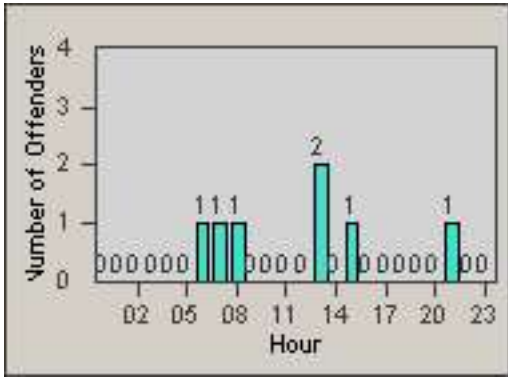

Redflex Redlight Offender Statistics

CONTRACT: Newark, CA
 DATE FROM: 01-Jul-2012

LOCATION: NWK-NEJA-03 Newark Blvd and Jarvis Ave
 DATE TO: 31-Jul-2012

LANE 1

LANE 2

LANE 3

Redflex Redlight Offender Statistics

CONTRACT: Newark, CA
 DATE FROM: 01-Jul-2012

LOCATION: NWK-NEJA-03 Newark Blvd and Jarvis Ave
 DATE TO: 31-Jul-2012

LANE 4

LANE 5

Redflex Redlight Offender Statistics

CONTRACT: Newark, CA
 DATE FROM: 01-Jul-2012