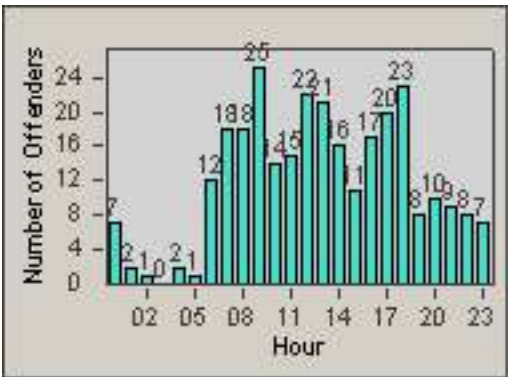

LANE 5

Redflex Redlight Offender Statistics

CONTRACT: Newark, CA
DATE FROM: 01-Jul-2012

LOCATION: NWK-NEJA-03 Newark Blvd and Jarvis Ave
DATE TO: 31-Jul-2012