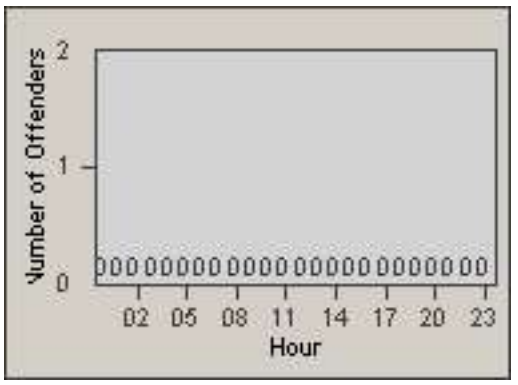

Redflex Redlight Offender Statistics

CONTRACT: Newark, CA
 DATE FROM: 01-Jul-2012

LOCATION: NWK-NEJA-03 Newark Blvd and Jarvis Ave
 DATE TO: 31-Jul-2012

LANE 1

LANE 2

LANE 3

Redflex Redlight Offender Statistics

CONTRACT: Newark, CA
 DATE FROM: 01-Jul-2012

LOCATION: NWK-NEJA-03 Newark Blvd and Jarvis Ave
 DATE TO: 31-Jul-2012

LANE 4

LANE 5

Redflex Redlight Offender Statistics

CONTRACT: Newark, CA
 DATE FROM: 01-Jul-2012