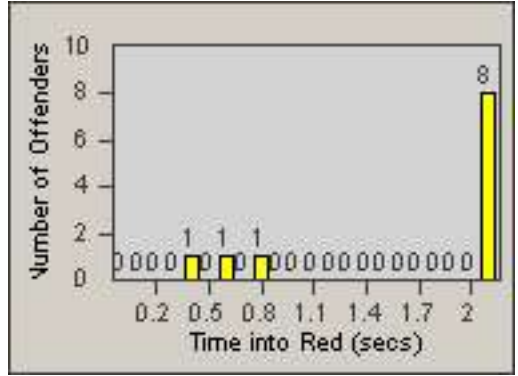

Redflex Redlight Offender Statistics

CONTRACT: Newark, CA
 DATE FROM: 01-Jul-2012

LOCATION: NWK-NEJA-03 Newark Blvd and Jarvis Ave
 DATE TO: 31-Jul-2012

LANE 1

LANE 2

LANE 3

Redflex Redlight Offender Statistics

CONTRACT: Newark, CA
 DATE FROM: 01-Jul-2012

LOCATION: NWK-NEJA-03 Newark Blvd and Jarvis Ave
 DATE TO: 31-Jul-2012

LANE 4

LANE 5

Redflex Redlight Offender Statistics

CONTRACT: Newark, CA
 DATE FROM: 01-Jul-2012