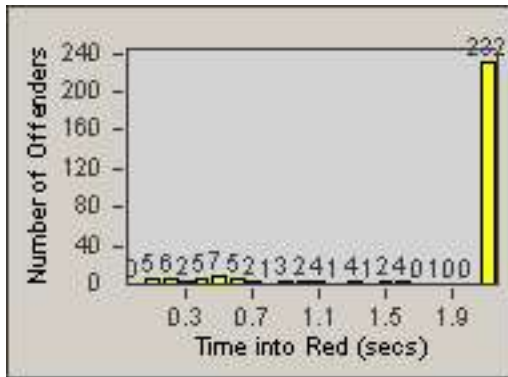

Redflex Redlight Offender Statistics

CONTRACT: Newark, CA
DATE FROM: 01-Jul-2012

LOCATION: NWK-NEJA-03 Newark Blvd and Jarvis Ave
DATE TO: 31-Jul-2012