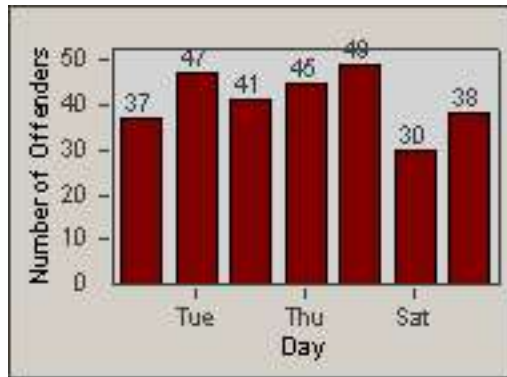

Redflex Redlight Offender Statistics

CONTRACT: Newark, CA
DATE FROM: 01-Jul-2012

LOCATION: NWK-NEJA-03 Newark Blvd and Jarvis Ave
DATE TO: 31-Jul-2012