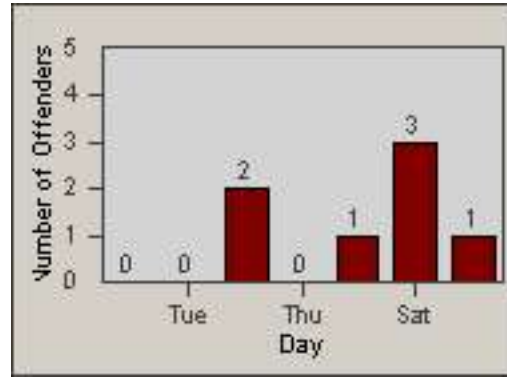

Redflex Redlight Offender Statistics

CONTRACT: Newark, CA
 DATE FROM: 01-Jul-2012

LOCATION: NWK-NEJA-03 Newark Blvd and Jarvis Ave
 DATE TO: 31-Jul-2012

LANE 1

LANE 2

LANE 3

Redflex Redlight Offender Statistics

CONTRACT: Newark, CA
 DATE FROM: 01-Jul-2012

LOCATION: NWK-NEJA-03 Newark Blvd and Jarvis Ave
 DATE TO: 31-Jul-2012

LANE 4

LANE 5

Redflex Redlight Offender Statistics

CONTRACT: Newark, CA
 DATE FROM: 01-Jul-2012