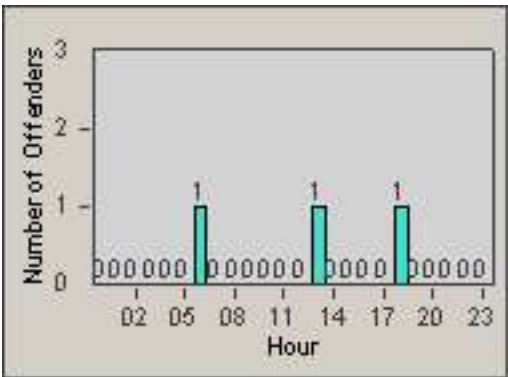

Redflex Redlight Offender Statistics

CONTRACT: Newark, CA
 DATE FROM: 01-Jul-2012

LOCATION: NWK-NEJA-03 Newark Blvd and Jarvis Ave
 DATE TO: 31-Jul-2012

LANE 1

LANE 2

LANE 3

Redflex Redlight Offender Statistics

CONTRACT: Newark, CA
 DATE FROM: 01-Jul-2012

LOCATION: NWK-NEJA-03 Newark Blvd and Jarvis Ave
 DATE TO: 31-Jul-2012

LANE 4

LANE 5

Redflex Redlight Offender Statistics

CONTRACT: Newark, CA
 DATE FROM: 01-Jul-2012