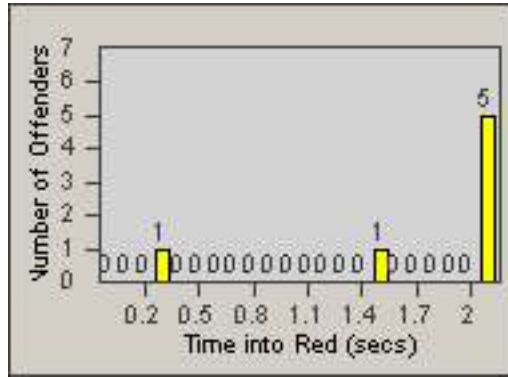

Redflex Redlight Offender Statistics

CONTRACT: Newark, CA
 DATE FROM: 01-Jul-2012

LOCATION: NWK-NEJA-03 Newark Blvd and Jarvis Ave
 DATE TO: 31-Jul-2012

LANE 1

LANE 2

LANE 3

Redflex Redlight Offender Statistics

CONTRACT: Newark, CA
 DATE FROM: 01-Jul-2012

LOCATION: NWK-NEJA-03 Newark Blvd and Jarvis Ave
 DATE TO: 31-Jul-2012

LANE 4

LANE 5

Redflex Redlight Offender Statistics

CONTRACT: Newark, CA
 DATE FROM: 01-Jul-2012