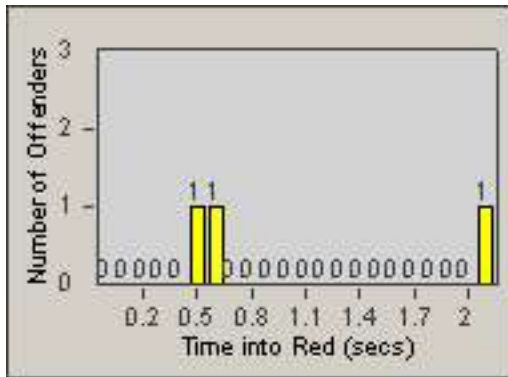

Redflex Redlight Offender Statistics

CONTRACT: Newark, CA
 DATE FROM: 01-Jul-2012

LOCATION: NWK-NEJA-03 Newark Blvd and Jarvis Ave
 DATE TO: 31-Jul-2012

LANE 1

LANE 2

LANE 3

Redflex Redlight Offender Statistics

CONTRACT: Newark, CA
 DATE FROM: 01-Jul-2012

LOCATION: NWK-NEJA-03 Newark Blvd and Jarvis Ave
 DATE TO: 31-Jul-2012

LANE 4

LANE 5

Redflex Redlight Offender Statistics

CONTRACT: Newark, CA
 DATE FROM: 01-Jul-2012