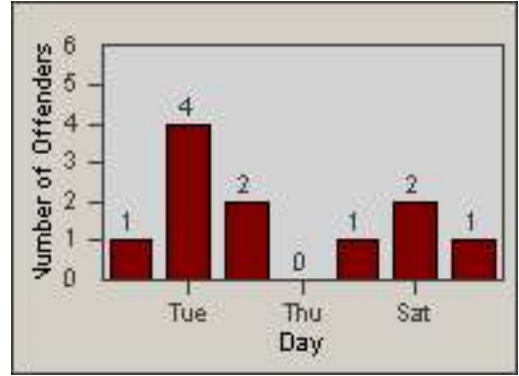

Redflex Redlight Offender Statistics

CONTRACT: Newark, CA
 DATE FROM: 01-Jul-2012

LOCATION: NWK-NEJA-03 Newark Blvd and Jarvis Ave
 DATE TO: 31-Jul-2012

LANE 1

LANE 2

LANE 3

Redflex Redlight Offender Statistics

CONTRACT: Newark, CA
 DATE FROM: 01-Jul-2012

LOCATION: NWK-NEJA-03 Newark Blvd and Jarvis Ave
 DATE TO: 31-Jul-2012

LANE 4

LANE 5

Redflex Redlight Offender Statistics

CONTRACT: Newark, CA
 DATE FROM: 01-Jul-2012