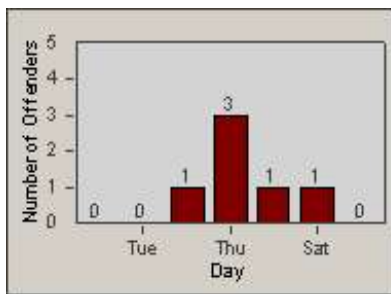

Redflex Redlight Offender Statistics

CONTRACT: Newark, CA
 DATE FROM: 1/Jul/2007

LOCATION: NWK-NEJA-03 Newark Blvd and Jarvis Ave
 DATE TO: 31/Jul/2007

LANE 1

LANE 2

LANE 3

Redflex Redlight Offender Statistics

CONTRACT: Newark, CA
 DATE FROM: 1/Jul/2007

LOCATION: NWK-NEJA-03 Newark Blvd and Jarvis Ave
 DATE TO: 31/Jul/2007

LANE 4

LANE 5

Redflex Redlight Offender Statistics

CONTRACT: Newark, CA
 DATE FROM: 1/Jul/2007