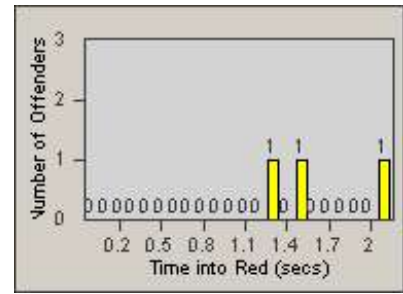

Redflex Redlight Offender Statistics

CONTRACT: Newark, CA
 DATE FROM: 1/Jul/2007

LOCATION: NWK-NEJA-03 Newark Blvd and Jarvis Ave
 DATE TO: 31/Jul/2007

LANE 1

LANE 2

LANE 3

Redflex Redlight Offender Statistics

CONTRACT: Newark, CA
 DATE FROM: 1/Jul/2007

LOCATION: NWK-NEJA-03 Newark Blvd and Jarvis Ave
 DATE TO: 31/Jul/2007

LANE 4

LANE 5

Redflex Redlight Offender Statistics

CONTRACT: Newark, CA
 DATE FROM: 1/Jul/2007