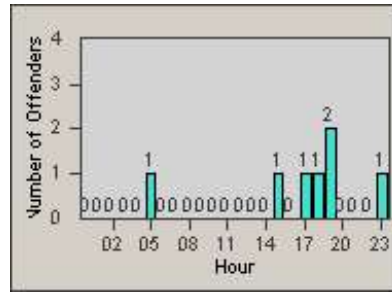

Redflex Redlight Offender Statistics

CONTRACT: Newark, CA
 DATE FROM: 1/Jul/2007

LOCATION: NWK-NEJA-03 Newark Blvd and Jarvis Ave
 DATE TO: 31/Jul/2007

LANE 1

LANE 2

LANE 3

Redflex Redlight Offender Statistics

CONTRACT: Newark, CA
 DATE FROM: 1/Jul/2007

LOCATION: NWK-NEJA-03 Newark Blvd and Jarvis Ave
 DATE TO: 31/Jul/2007

LANE 4

LANE 5

Redflex Redlight Offender Statistics

CONTRACT: Newark, CA
 DATE FROM: 1/Jul/2007