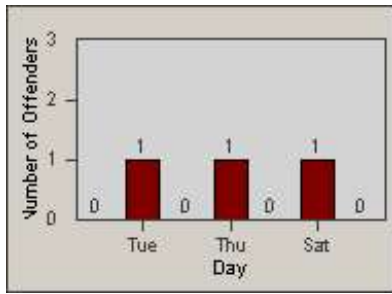

Redflex Redlight Offender Statistics

CONTRACT: Newark, CA
 DATE FROM: 1/Jul/2007

LOCATION: NWK-NEJA-03 Newark Blvd and Jarvis Ave
 DATE TO: 31/Jul/2007

LANE 1

LANE 2

LANE 3

Redflex Redlight Offender Statistics

CONTRACT: Newark, CA
 DATE FROM: 1/Jul/2007

LOCATION: NWK-NEJA-03 Newark Blvd and Jarvis Ave
 DATE TO: 31/Jul/2007

LANE 4

LANE 5

Redflex Redlight Offender Statistics

CONTRACT: Newark, CA
 DATE FROM: 1/Jul/2007