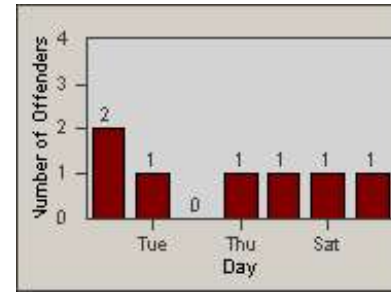

Redflex Redlight Offender Statistics

CONTRACT: Newark, CA
 DATE FROM: 1/Jul/2007

LOCATION: NWK-NEJA-03 Newark Blvd and Jarvis Ave
 DATE TO: 31/Jul/2007

LANE 1

LANE 2

LANE 3

Redflex Redlight Offender Statistics

CONTRACT: Newark, CA
 DATE FROM: 1/Jul/2007

LOCATION: NWK-NEJA-03 Newark Blvd and Jarvis Ave
 DATE TO: 31/Jul/2007

LANE 4

LANE 5

Redflex Redlight Offender Statistics

CONTRACT: Newark, CA
 DATE FROM: 1/Jul/2007