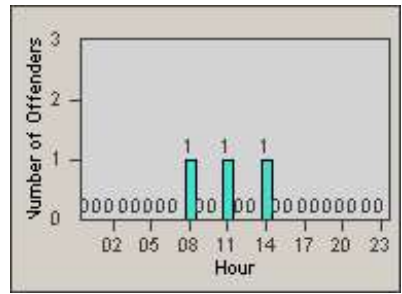

Redflex Redlight Offender Statistics

CONTRACT: Newark, CA
 DATE FROM: 1/Jul/2007

LOCATION: NWK-NEJA-03 Newark Blvd and Jarvis Ave
 DATE TO: 31/Jul/2007

LANE 1

LANE 2

LANE 3

Redflex Redlight Offender Statistics

CONTRACT: Newark, CA
 DATE FROM: 1/Jul/2007

LOCATION: NWK-NEJA-03 Newark Blvd and Jarvis Ave
 DATE TO: 31/Jul/2007

LANE 4

LANE 5

Redflex Redlight Offender Statistics

CONTRACT: Newark, CA
 DATE FROM: 1/Jul/2007