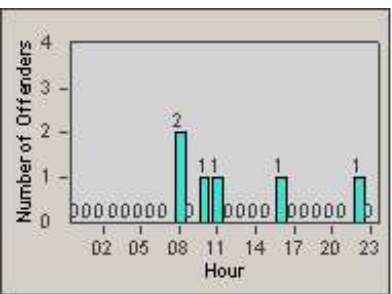

Redflex Redlight Offender Statistics

CONTRACT: Newark, CA
 DATE FROM: 1/Jul/2007

LOCATION: NWK-NEJA-03 Newark Blvd and Jarvis Ave
 DATE TO: 31/Jul/2007

LANE 1

LANE 2

LANE 3

Redflex Redlight Offender Statistics

CONTRACT: Newark, CA
 DATE FROM: 1/Jul/2007

LOCATION: NWK-NEJA-03 Newark Blvd and Jarvis Ave
 DATE TO: 31/Jul/2007

LANE 4

LANE 5

Redflex Redlight Offender Statistics

CONTRACT: Newark, CA
 DATE FROM: 1/Jul/2007