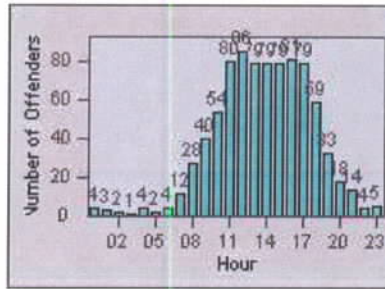

Redflex Redlight Offender Statistics

CONTRACT: San Rafael

LOCATION: SRA-3IR-01 Third St/Irwin St

DATE FROM: 01-May-2013

DATE TO: 31-Jan-2014

LANE 4

LANE TOTAL

Redflex Redlight Offender Statistics