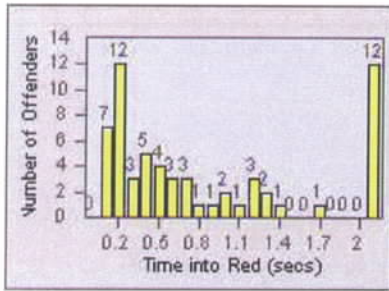

Redflex Redlight Offender Statistics

CONTRACT: San Rafael
DATE FROM: 01-May-2013

LOCATION: SRA-IR3-01 Irwin St/Third St
DATE TO: 31-Jan-2014

LANE 4