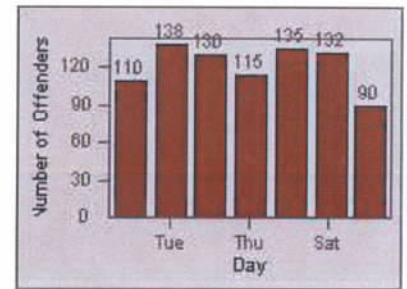

Redflex Redlight Offender Statistics

CONTRACT: San Rafael

LOCATION: SRA-3IR-01 Third St/Irwin St

DATE FROM: 01-May-2013

DATE TO: 31-Jan-2014

LANE 4

LANE TOTAL

Redflex Redlight Offender Statistics