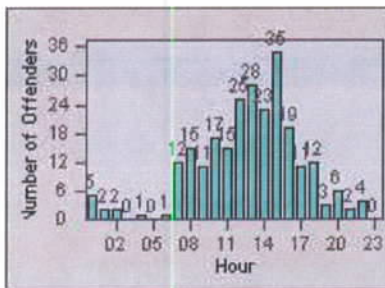

Redflex Redlight Offender Statistics

CONTRACT: San Rafael

LOCATION: SRA-3IR-01 Third St/Irwin St

DATE FROM: 01-May-2013

DATE TO: 31-Jan-2014

LANE 1

LANE 2

LANE 3

Redflex Redlight Offender Statistics

CONTRACT: San Rafael

LOCATION: SRA-3IR-01 Third St/Irwin St

DATE FROM: 01-May-2013

DATE TO: 31-Jan-2014

LANE 4

LANE TOTAL

Redflex Redlight Offender Statistics