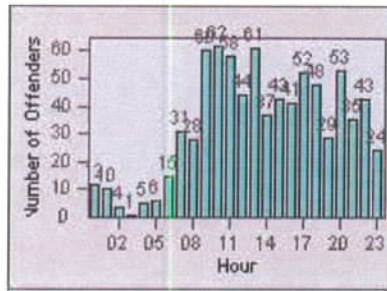

Redflex Redlight Offender Statistics

CONTRACT: San Rafael
DATE FROM: 01-May-2013

LOCATION: SRA-IR3-01 Irwin St/Third St
DATE TO: 31-Jan-2014

LANE 1