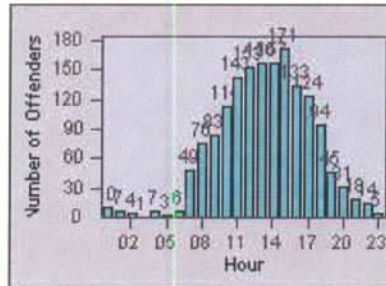

Redflex Redlight Offender Statistics

CONTRACT: San Rafael

LOCATION: SRA-3IR-01 Third St/Irwin St

DATE FROM: 01-May-2013

DATE TO: 31-Jan-2014

LANE 4

LANE TOTAL

Redflex Redlight Offender Statistics

CONTRACT: San Rafael
 DATE FROM: 01-May-2013

LOCATION: SRA-IR3-01 Irwin St/Third St
 DATE TO: 31-Jan-2014

LANE 1

LANE 2

LANE 3

Redflex Redlight Offender Statistics

CONTRACT: San Rafael
 DATE FROM: 01-May-2013