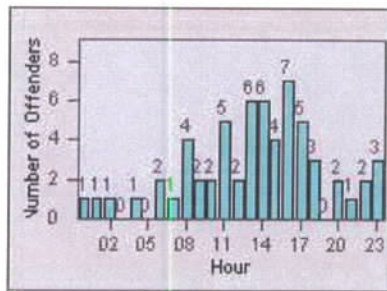

Redflex Redlight Offender Statistics

CONTRACT: San Rafael
DATE FROM: 01-May-2013

LOCATION: SRA-IR3-01 Irwin St/Third St
DATE TO: 31-Jan-2014

LANE 4