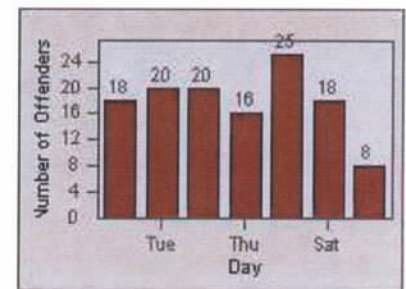

Redflex Redlight Offender Statistics

CONTRACT: San Rafael

LOCATION: SRA-3IR-01 Third St/Irwin St

DATE FROM: 01-May-2013

DATE TO: 31-Jan-2014

LANE 1

LANE 2

LANE 3

Redflex Redlight Offender Statistics

CONTRACT: San Rafael

LOCATION: SRA-3IR-01 Third St/Irwin St

DATE FROM: 01-May-2013

DATE TO: 31-Jan-2014

LANE 4

LANE TOTAL

Redflex Redlight Offender Statistics