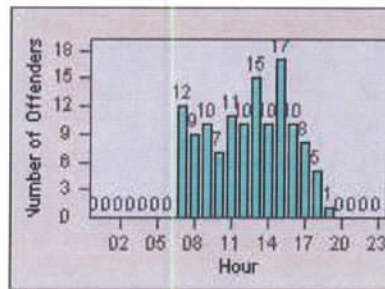

Redflex Redlight Offender Statistics

CONTRACT: San Rafael

LOCATION: SRA-3IR-01 Third St/Irwin St

DATE FROM: 01-May-2013

DATE TO: 31-Jan-2014

LANE 1

LANE 2

LANE 3

Redflex Redlight Offender Statistics

CONTRACT: San Rafael

LOCATION: SRA-3IR-01 Third St/Irwin St

DATE FROM: 01-May-2013

DATE TO: 31-Jan-2014

LANE 4

LANE TOTAL

Redflex Redlight Offender Statistics