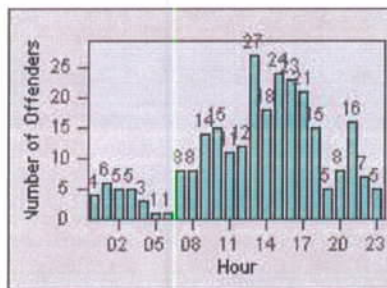

Redflex Redlight Offender Statistics

CONTRACT: San Rafael

LOCATION: SRA-3IR-01 Third St/Irwin St

DATE FROM: 01-May-2013

DATE TO: 31-Jan-2014

LANE 4

LANE TOTAL

Redflex Redlight Offender Statistics

CONTRACT: San Rafael
 DATE FROM: 01-May-2013

LOCATION: SRA-IR3-01 Irwin St/Third St
 DATE TO: 31-Jan-2014

LANE 1

LANE 2

LANE 3

Redflex Redlight Offender Statistics

CONTRACT: San Rafael
 DATE FROM: 01-May-2013