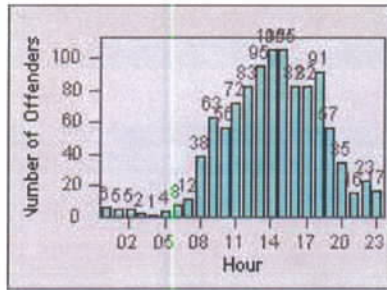

CONTRACT: San Rafael
 DATE FROM: 01-May-2013

LOCATION: SRA-IR3-01 Irwin St/Third St
 DATE TO: 31-Jan-2014

LANE 1

LANE 2

LANE 3

Redflex Redlight Offender Statistics

CONTRACT: San Rafael
 DATE FROM: 01-May-2013