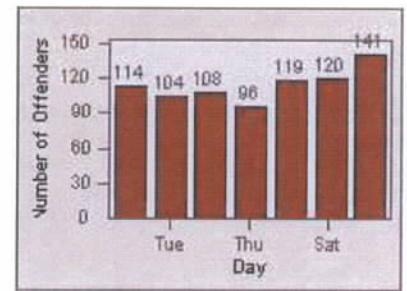

Redflex Redlight Offender Statistics

CONTRACT: San Rafael

LOCATION: SRA-3IR-01 Third St/Irwin St

DATE FROM: 01-May-2013

DATE TO: 31-Jan-2014

LANE 4

LANE TOTAL

Redflex Redlight Offender Statistics

CONTRACT: San Rafael
 DATE FROM: 01-May-2013

LOCATION: SRA-IR3-01 Irwin St/Third St
 DATE TO: 31-Jan-2014

LANE 1

LANE 2

LANE 3

Redflex Redlight Offender Statistics

CONTRACT: San Rafael
 DATE FROM: 01-May-2013