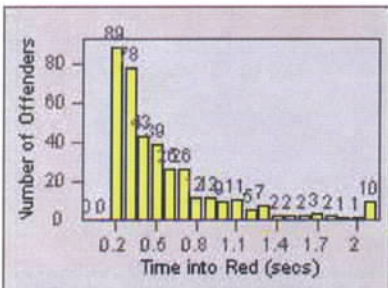

Redflex Redlight Offender Statistics

CONTRACT: San Rafael

LOCATION: SRA-3IR-01 Third St/Irwin St

DATE FROM: 01-May-2013

DATE TO: 31-Jan-2014

LANE 1

LANE 2

LANE 3

Redflex Redlight Offender Statistics

CONTRACT: San Rafael

LOCATION: SRA-3IR-01 Third St/Irwin St

DATE FROM: 01-May-2013

DATE TO: 31-Jan-2014

LANE 4

LANE TOTAL

Redflex Redlight Offender Statistics