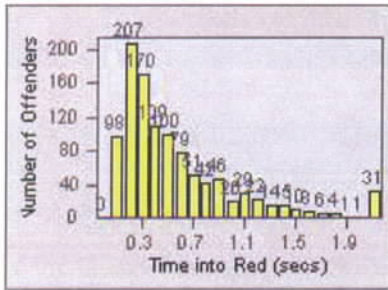

Redflex Redlight Offender Statistics

CONTRACT: San Rafael

LOCATION: SRA-3IR-01 Third St/Irwin St

DATE FROM: 01-May-2013

DATE TO: 31-Jan-2014

LANE 4

LANE TOTAL

Redflex Redlight Offender Statistics

CONTRACT: San Rafael
 DATE FROM: 01-May-2013

LOCATION: SRA-IR3-01 Irwin St/Third St
 DATE TO: 31-Jan-2014

LANE 1

LANE 2

LANE 3

Redflex Redlight Offender Statistics

CONTRACT: San Rafael
 DATE FROM: 01-May-2013