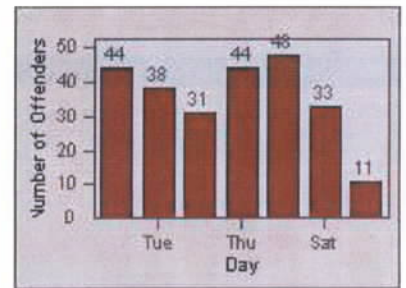

Redflex Redlight Offender Statistics

CONTRACT: San Rafael

LOCATION: SRA-3IR-01 Third St/Irwin St

DATE FROM: 01-May-2013

DATE TO: 31-Jan-2014

LANE 1

LANE 2

LANE 3

Redflex Redlight Offender Statistics

CONTRACT: San Rafael

LOCATION: SRA-3IR-01 Third St/Irwin St

DATE FROM: 01-May-2013

DATE TO: 31-Jan-2014

LANE 4

LANE TOTAL

Redflex Redlight Offender Statistics