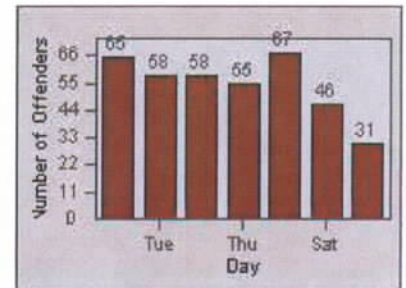

Redflex Redlight Offender Statistics

CONTRACT: San Rafael

LOCATION: SRA-3IR-01 Third St/Irwin St

DATE FROM: 01-May-2013

DATE TO: 31-Jan-2014

LANE 1

LANE 2

LANE 3