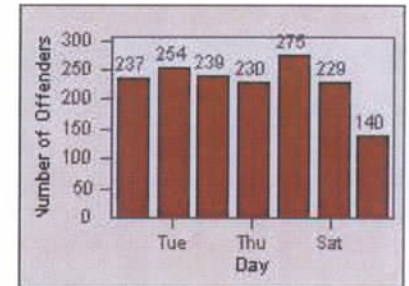

Redflex Redlight Offender Statistics

CONTRACT: San Rafael

LOCATION: SRA-3IR-01 Third St/Irwin St

DATE FROM: 01-May-2013

DATE TO: 31-Jan-2014

LANE 4

LANE TOTAL

Redflex Redlight Offender Statistics

CONTRACT: San Rafael
 DATE FROM: 01-May-2013

LOCATION: SRA-IR3-01 Irwin St/Third St
 DATE TO: 31-Jan-2014

LANE 1

LANE 2

LANE 3

Redflex Redlight Offender Statistics

CONTRACT: San Rafael
 DATE FROM: 01-May-2013