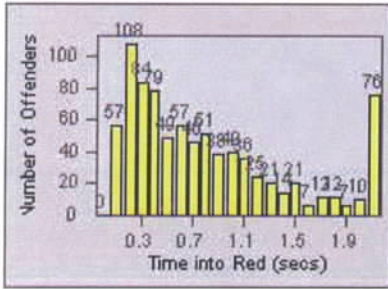

Redflex Redlight Offender Statistics

CONTRACT: San Rafael

LOCATION: SRA-3IR-01 Third St/Irwin St

DATE FROM: 01-May-2013

DATE TO: 31-Jan-2014

LANE 4

LANE TOTAL

Redflex Redlight Offender Statistics