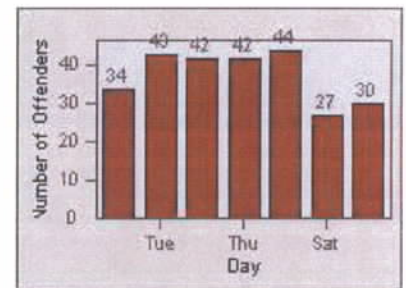

CONTRACT: San Rafael
 DATE FROM: 01-May-2013

LOCATION: SRA-IR3-01 Irwin St/Third St
 DATE TO: 31-Jan-2014

LANE 1

LANE 2

LANE 3

Redflex Redlight Offender Statistics

CONTRACT: San Rafael
 DATE FROM: 01-May-2013