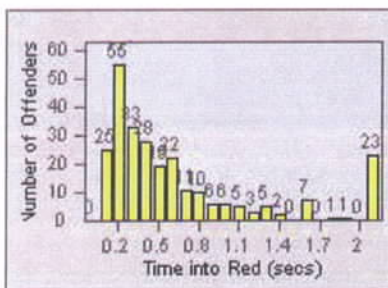

CONTRACT: San Rafael
 DATE FROM: 01-May-2013

LOCATION: SRA-IR3-01 Irwin St/Third St
 DATE TO: 31-Jan-2014

LANE 1

LANE 2

LANE 3

Redflex Redlight Offender Statistics

CONTRACT: San Rafael
 DATE FROM: 01-May-2013