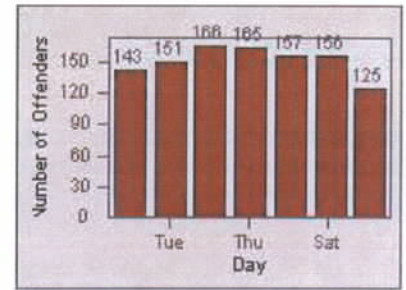

CONTRACT: San Rafael
 DATE FROM: 01-May-2013

LOCATION: SRA-IR3-01 Irwin St/Third St
 DATE TO: 31-Jan-2014

LANE 1

LANE 2

LANE 3

Redflex Redlight Offender Statistics

CONTRACT: San Rafael
 DATE FROM: 01-May-2013