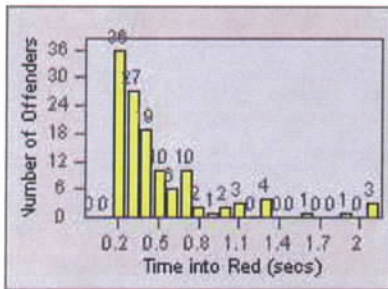

Redflex Redlight Offender Statistics

CONTRACT: San Rafael

LOCATION: SRA-3IR-01 Third St/Irwin St

DATE FROM: 01-May-2013

DATE TO: 31-Jan-2014

LANE 1

LANE 2

LANE 3

Redflex Redlight Offender Statistics

CONTRACT: San Rafael

LOCATION: SRA-3IR-01 Third St/Irwin St

DATE FROM: 01-May-2013

DATE TO: 31-Jan-2014

LANE 4

LANE TOTAL

Redflex Redlight Offender Statistics