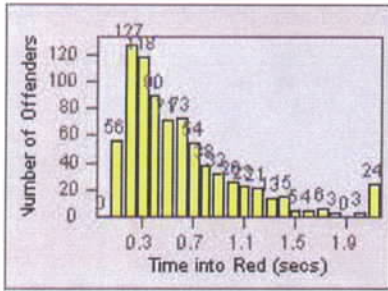

Redflex Redlight Offender Statistics

CONTRACT: San Rafael
DATE FROM: 01-May-2013

LOCATION: SRA-IR3-01 Irwin St/Third St
DATE TO: 31-Jan-2014

LANE 1