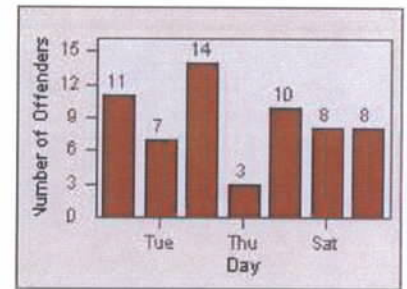

Redflex Redlight Offender Statistics

CONTRACT: San Rafael
DATE FROM: 01-May-2013

LOCATION: SRA-IR3-01 Irwin St/Third St
DATE TO: 31-Jan-2014

LANE 4