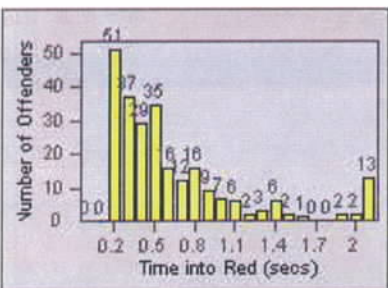

Redflex Redlight Offender Statistics

CONTRACT: San Rafael

LOCATION: SRA-3IR-01 Third St/Irwin St

DATE FROM: 01-May-2013

DATE TO: 31-Jan-2014

LANE 1

LANE 2

LANE 3

Redflex Redlight Offender Statistics

CONTRACT: San Rafael

LOCATION: SRA-3IR-01 Third St/Irwin St

DATE FROM: 01-May-2013

DATE TO: 31-Jan-2014

LANE 4

LANE TOTAL

Redflex Redlight Offender Statistics