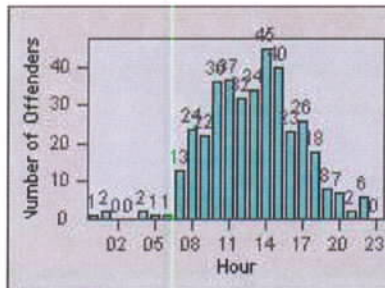

Redflex Redlight Offender Statistics

CONTRACT: San Rafael

LOCATION: SRA-3IR-01 Third St/Irwin St

DATE FROM: 01-May-2013

DATE TO: 31-Jan-2014

LANE 1

LANE 2

LANE 3

Redflex Redlight Offender Statistics

CONTRACT: San Rafael

LOCATION: SRA-3IR-01 Third St/Irwin St

DATE FROM: 01-May-2013

DATE TO: 31-Jan-2014

LANE 4

LANE TOTAL

Redflex Redlight Offender Statistics