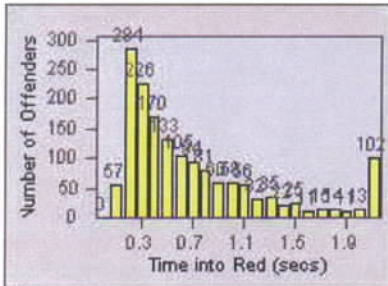

Redflex Redlight Offender Statistics

CONTRACT: San Rafael

LOCATION: SRA-3IR-01 Third St/Irwin St

DATE FROM: 01-May-2013

DATE TO: 31-Jan-2014

LANE 4

LANE TOTAL

Redflex Redlight Offender Statistics

CONTRACT: San Rafael
 DATE FROM: 01-May-2013

LOCATION: SRA-IR3-01 Irwin St/Third St
 DATE TO: 31-Jan-2014

LANE 1

LANE 2

LANE 3

Redflex Redlight Offender Statistics

CONTRACT: San Rafael
 DATE FROM: 01-May-2013