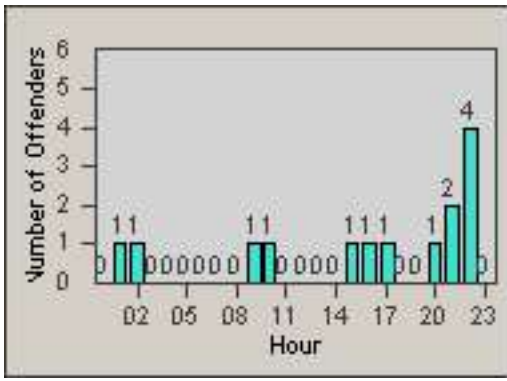

Redflex Redlight Offender Statistics

CONTRACT: South Gate
DATE FROM: 01-Oct-2010

LOCATION: SG-ATTW-01 Atlantic
DATE TO: 31-Oct-2010

LANE 1

LANE 2

LANE 3