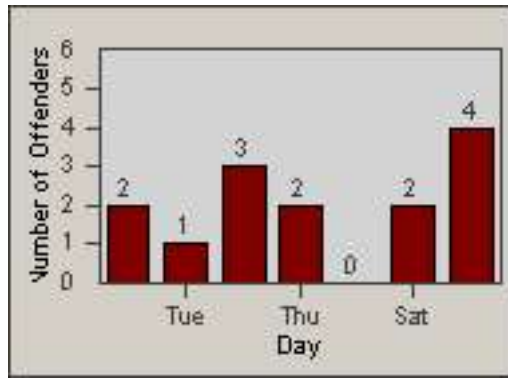

Redflex Redlight Offender Statistics

CONTRACT: South Gate
DATE FROM: 01-Oct-2010

LOCATION: SG-ATTW-01 Atlantic
DATE TO: 31-Oct-2010

LANE 1

LANE 2

LANE 3