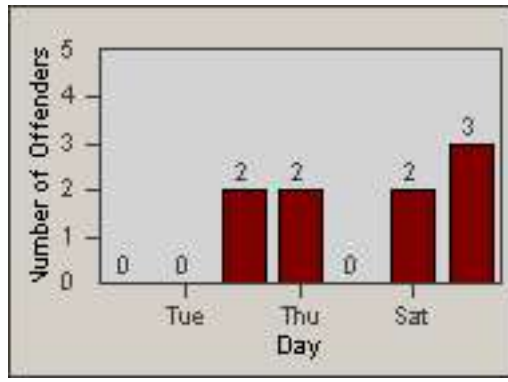

Redflex Redlight Offender Statistics

CONTRACT: South Gate
DATE FROM: 01-Oct-2010

LOCATION: SG-ATTW-01 Atlantic
DATE TO: 31-Oct-2010

LANE 1