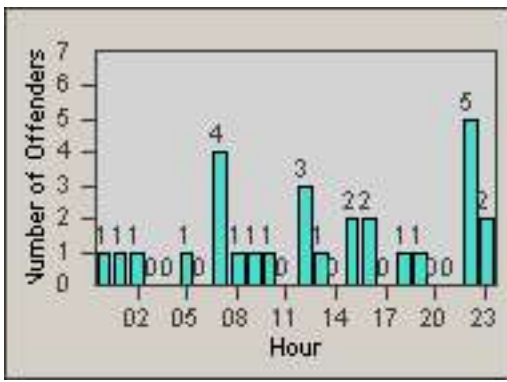

Redflex Redlight Offender Statistics

CONTRACT: South Gate
DATE FROM: 01-Oct-2010

LOCATION: SG-ATTW-01 Atlantic
DATE TO: 31-Oct-2010

LANE 1

LANE 2

LANE 3