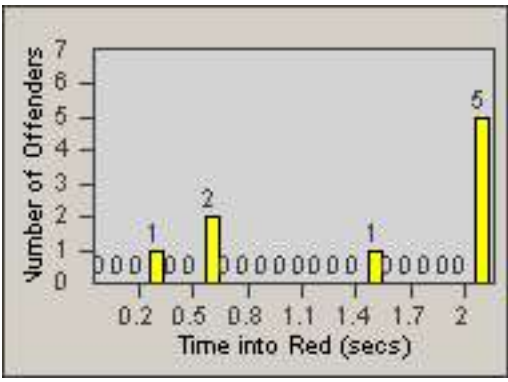

Redflex Redlight Offender Statistics

CONTRACT: South Gate
DATE FROM: 01-Oct-2010

LOCATION: SG-ATTW-01 Atlantic
DATE TO: 31-Oct-2010

LANE 1