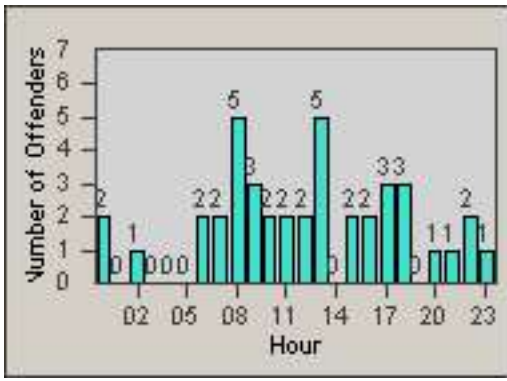

Redflex Redlight Offender Statistics

CONTRACT: South Gate
DATE FROM: 01-Oct-2010

LOCATION: SG-ATTW-01 Atlantic
DATE TO: 31-Oct-2010

LANE 4