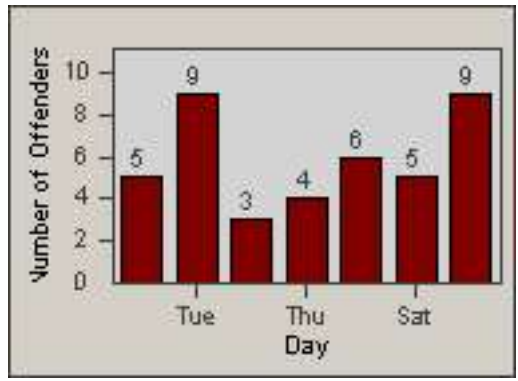

Redflex Redlight Offender Statistics

CONTRACT: South Gate
DATE FROM: 01-Oct-2010

LOCATION: SG-ATTW-01 Atlantic
DATE TO: 31-Oct-2010

LANE 4