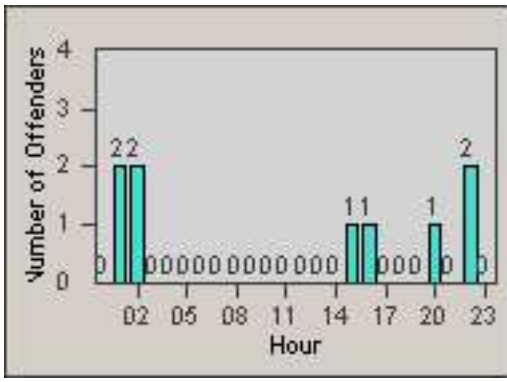

Redflex Redlight Offender Statistics

CONTRACT: South Gate
DATE FROM: 01-Oct-2010

LOCATION: SG-ATTW-01 Atlantic
DATE TO: 31-Oct-2010

LANE 1