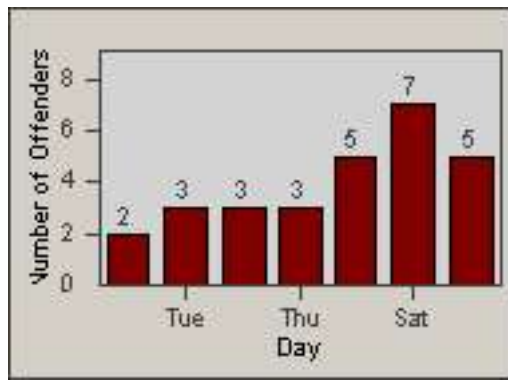

Redflex Redlight Offender Statistics

CONTRACT: South Gate
DATE FROM: 01-Oct-2010

LOCATION: SG-ATTW-01 Atlantic
DATE TO: 31-Oct-2010

LANE 1

LANE 2

LANE 3