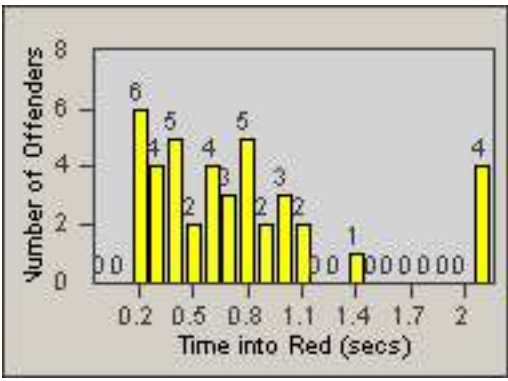

Redflex Redlight Offender Statistics

CONTRACT: South Gate
DATE FROM: 01-Oct-2010

LOCATION: SG-ATTW-01 Atlantic
DATE TO: 31-Oct-2010

LANE 4