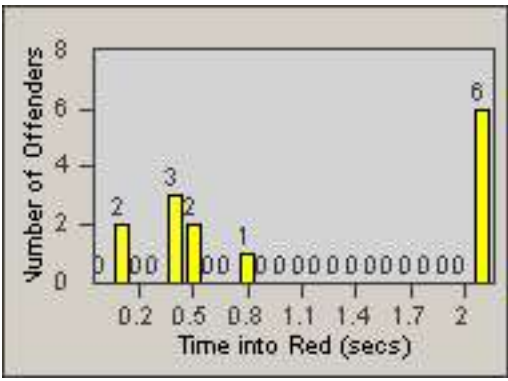

Redflex Redlight Offender Statistics

CONTRACT: South Gate
DATE FROM: 01-Oct-2010

LOCATION: SG-ATTW-01 Atlantic
DATE TO: 31-Oct-2010

LANE 1

LANE 2

LANE 3