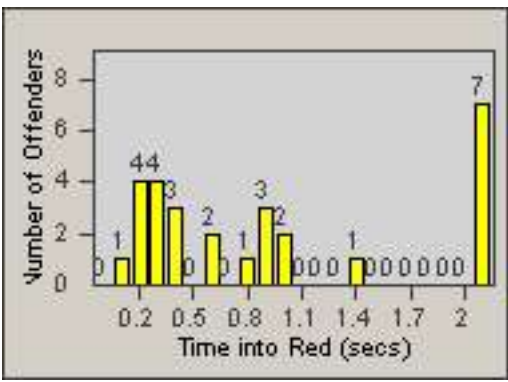

Redflex Redlight Offender Statistics

CONTRACT: South Gate
DATE FROM: 01-Oct-2010

LOCATION: SG-ATTW-01 Atlantic
DATE TO: 31-Oct-2010

LANE 1

LANE 2

LANE 3