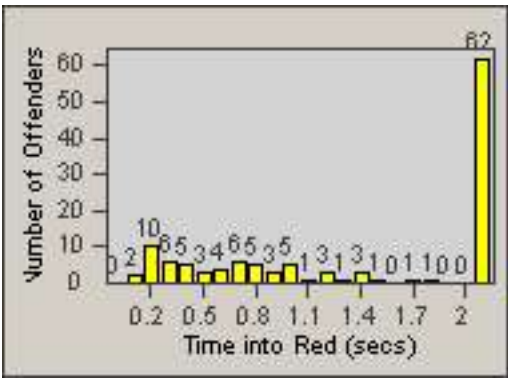

Redflex Redlight Offender Statistics

CONTRACT: South Gate
 DATE FROM: 01-Oct-2010

LOCATION: SG-ATTW-03 Atlantic
 DATE TO: 31-Oct-2010

LANE 1

LANE 2

LANE 3

Redflex Redlight Offender Statistics

CONTRACT: South Gate **LOCATION:** SG-ATTW-03 Atlantic
DATE FROM: 01-Oct-2010 **DATE TO:** 31-Oct-2010