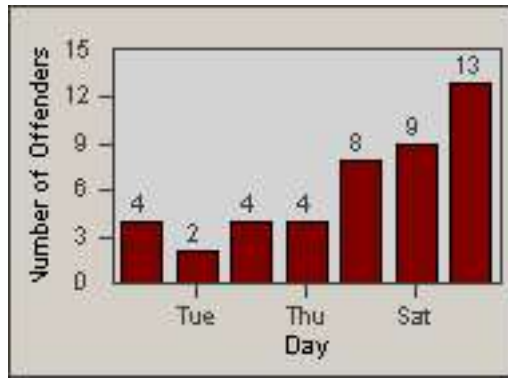

Redflex Redlight Offender Statistics

CONTRACT: South Gate
 DATE FROM: 01-Oct-2010

LOCATION: SG-ATTW-03 Atlantic
 DATE TO: 31-Oct-2010

LANE 1

LANE 2

LANE 3

Redflex Redlight Offender Statistics

CONTRACT: South Gate **LOCATION:** SG-ATTW-03 Atlantic
DATE FROM: 01-Oct-2010 **DATE TO:** 31-Oct-2010