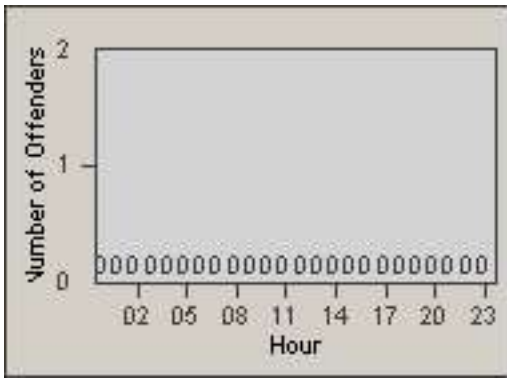

Redflex Redlight Offender Statistics

CONTRACT: South Gate   **LOCATION:** SG-ATTW-03 Atlantic
DATE FROM: 01-Oct-2010   **DATE TO:** 31-Oct-2010

LANE 4