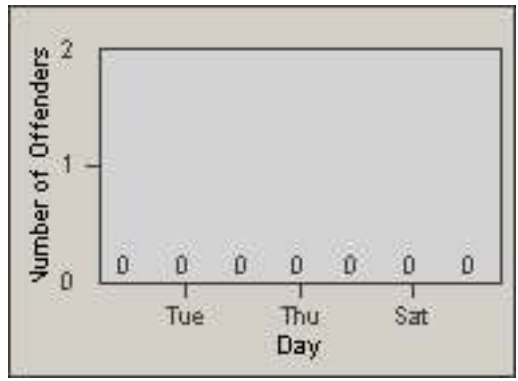

Redflex Redlight Offender Statistics

CONTRACT: South Gate   **LOCATION:** SG-ATTW-03 Atlantic
DATE FROM: 01-Oct-2010   **DATE TO:** 31-Oct-2010

LANE 4