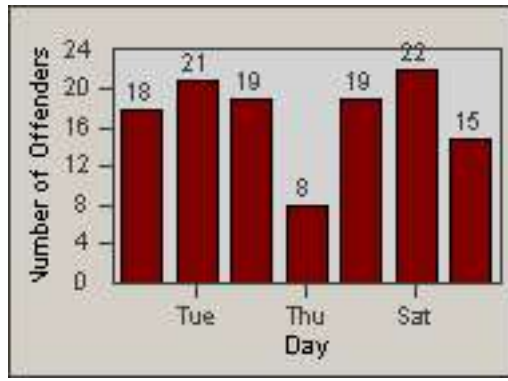

Redflex Redlight Offender Statistics

CONTRACT: South Gate
 DATE FROM: 01-Oct-2010

LOCATION: SG-ATTW-03 Atlantic
 DATE TO: 31-Oct-2010

LANE 1

LANE 2

LANE 3

Redflex Redlight Offender Statistics

CONTRACT: South Gate **LOCATION:** SG-ATTW-03 Atlantic
DATE FROM: 01-Oct-2010 **DATE TO:** 31-Oct-2010