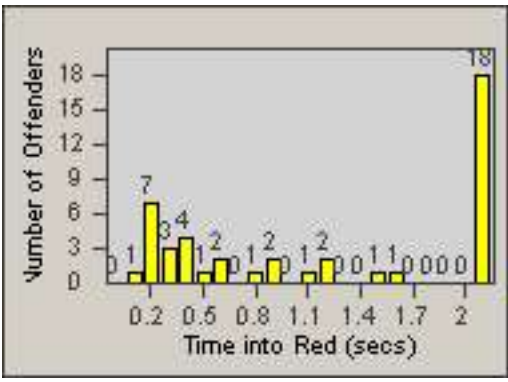

Redflex Redlight Offender Statistics

CONTRACT: South Gate
 DATE FROM: 01-Oct-2010

LOCATION: SG-ATTW-03 Atlantic
 DATE TO: 31-Oct-2010

LANE 1

LANE 2

LANE 3

Redflex Redlight Offender Statistics

CONTRACT: South Gate **LOCATION:** SG-ATTW-03 Atlantic
DATE FROM: 01-Oct-2010 **DATE TO:** 31-Oct-2010