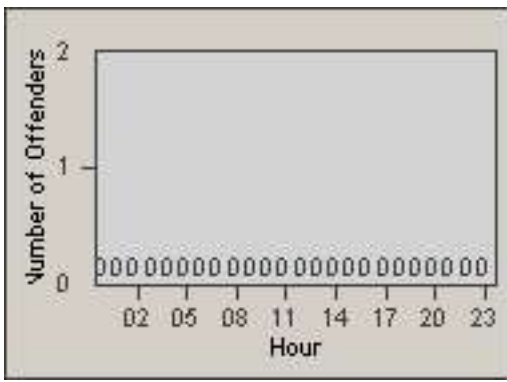

Redflex Redlight Offender Statistics

CONTRACT: South Gate
 DATE FROM: 01-Oct-2010

LOCATION: SG-ATTW-03 Atlantic
 DATE TO: 31-Oct-2010

LANE 1

LANE 2

LANE 3

Redflex Redlight Offender Statistics

CONTRACT: South Gate **LOCATION:** SG-ATTW-03 Atlantic
DATE FROM: 01-Oct-2010 **DATE TO:** 31-Oct-2010