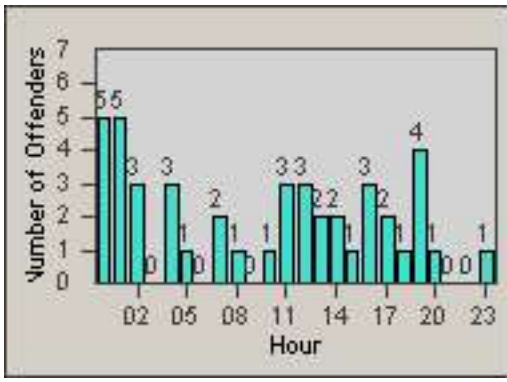

Redflex Redlight Offender Statistics

CONTRACT: South Gate
 DATE FROM: 01-Oct-2010

LOCATION: SG-ATTW-03 Atlantic
 DATE TO: 31-Oct-2010

LANE 1

LANE 2

LANE 3

Redflex Redlight Offender Statistics

CONTRACT: South Gate **LOCATION:** SG-ATTW-03 Atlantic
DATE FROM: 01-Oct-2010 **DATE TO:** 31-Oct-2010