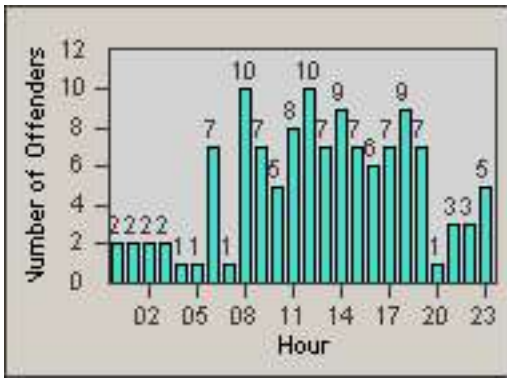

Redflex Redlight Offender Statistics

CONTRACT: South Gate
 DATE FROM: 01-Oct-2010

LOCATION: SG-ATTW-03 Atlantic
 DATE TO: 31-Oct-2010

LANE 1

LANE 2

LANE 3

Redflex Redlight Offender Statistics

CONTRACT: South Gate **LOCATION:** SG-ATTW-03 Atlantic
DATE FROM: 01-Oct-2010 **DATE TO:** 31-Oct-2010