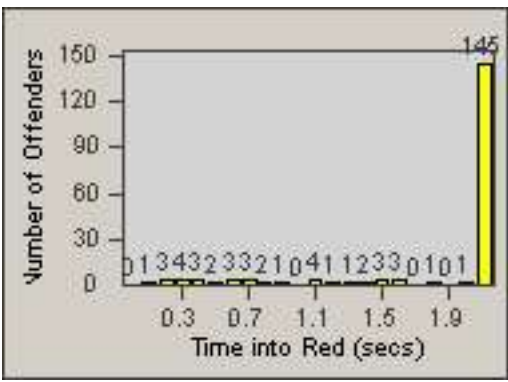

Redflex Redlight Offender Statistics

CONTRACT: South Gate **LOCATION:** SG-FIAT-01 Firestone
DATE FROM: 01-Oct-2010 **DATE TO:** 31-Oct-2010

LANE 1

LANE 2

LANE 3

Redflex Redlight Offender Statistics

CONTRACT: South Gate **LOCATION:** SG-FIAT-01 Firestone
DATE FROM: 01-Oct-2010 **DATE TO:** 31-Oct-2010