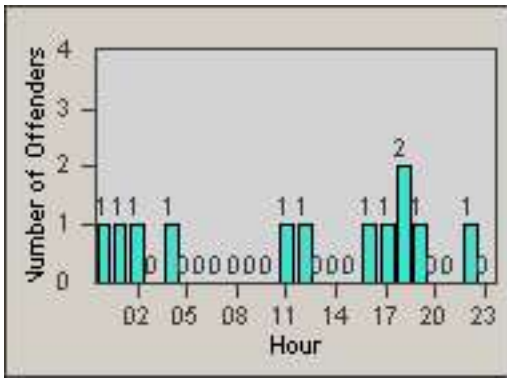

Redflex Redlight Offender Statistics

CONTRACT: South Gate **LOCATION:** SG-FIAT-01 Firestone
DATE FROM: 01-Oct-2010 **DATE TO:** 31-Oct-2010

LANE 1

LANE 2

LANE 3

Redflex Redlight Offender Statistics

CONTRACT: South Gate **LOCATION:** SG-FIAT-01 Firestone
DATE FROM: 01-Oct-2010 **DATE TO:** 31-Oct-2010