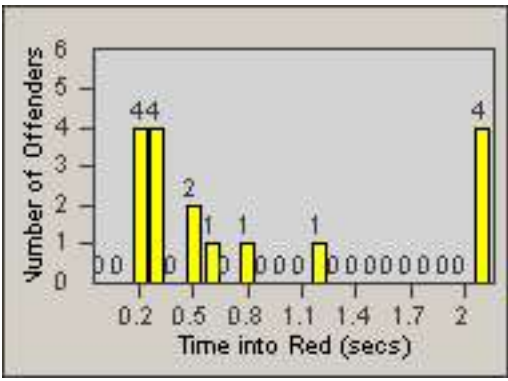

Redflex Redlight Offender Statistics

CONTRACT: South Gate **LOCATION:** SG-FIAT-01 Firestone
DATE FROM: 01-Oct-2010 **DATE TO:** 31-Oct-2010

LANE 1

LANE 2

LANE 3

Redflex Redlight Offender Statistics

CONTRACT: South Gate **LOCATION:** SG-FIAT-01 Firestone
DATE FROM: 01-Oct-2010 **DATE TO:** 31-Oct-2010