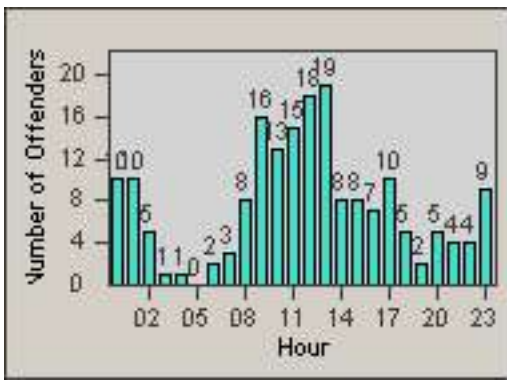

Redflex Redlight Offender Statistics

CONTRACT: South Gate **LOCATION:** SG-FIAT-01 Firestone
DATE FROM: 01-Oct-2010 **DATE TO:** 31-Oct-2010

LANE 1

LANE 2

LANE 3

Redflex Redlight Offender Statistics

CONTRACT: South Gate **LOCATION:** SG-FIAT-01 Firestone
DATE FROM: 01-Oct-2010 **DATE TO:** 31-Oct-2010