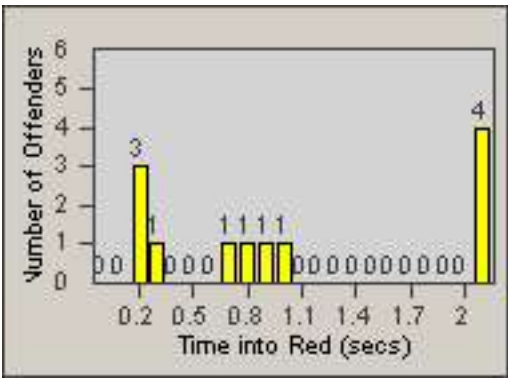

Redflex Redlight Offender Statistics

CONTRACT: South Gate **LOCATION:** SG-FIAT-01 Firestone
DATE FROM: 01-Oct-2010 **DATE TO:** 31-Oct-2010

LANE 1

LANE 2

LANE 3

Redflex Redlight Offender Statistics

CONTRACT: South Gate **LOCATION:** SG-FIAT-01 Firestone
DATE FROM: 01-Oct-2010 **DATE TO:** 31-Oct-2010