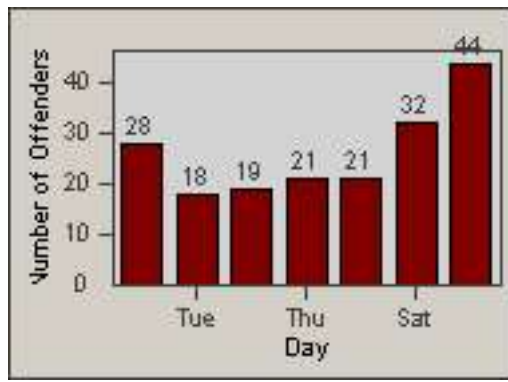

Redflex Redlight Offender Statistics

CONTRACT: South Gate **LOCATION:** SG-FIAT-01 Firestone
DATE FROM: 01-Oct-2010 **DATE TO:** 31-Oct-2010

LANE 1

LANE 2

LANE 3

Redflex Redlight Offender Statistics

CONTRACT: South Gate **LOCATION:** SG-FIAT-01 Firestone
DATE FROM: 01-Oct-2010 **DATE TO:** 31-Oct-2010