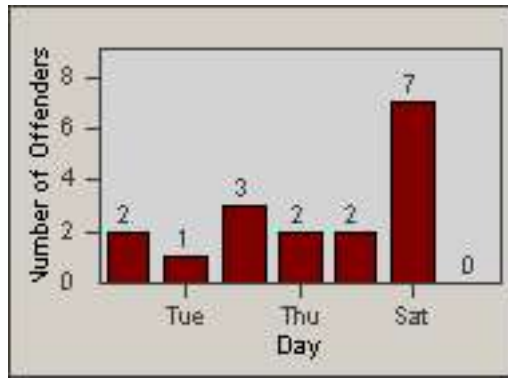

Redflex Redlight Offender Statistics

CONTRACT: South Gate **LOCATION:** SG-FIAT-01 Firestone
DATE FROM: 01-Oct-2010 **DATE TO:** 31-Oct-2010

LANE 1

LANE 2

LANE 3

Redflex Redlight Offender Statistics

CONTRACT: South Gate **LOCATION:** SG-FIAT-01 Firestone
DATE FROM: 01-Oct-2010 **DATE TO:** 31-Oct-2010