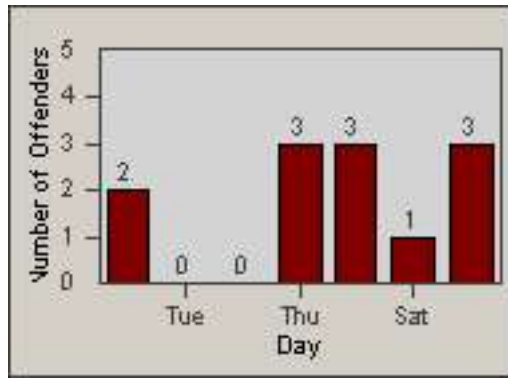

Redflex Redlight Offender Statistics

CONTRACT: South Gate **LOCATION:** SG-FIAT-01 Firestone
DATE FROM: 01-Oct-2010 **DATE TO:** 31-Oct-2010

LANE 1

LANE 2

LANE 3

Redflex Redlight Offender Statistics

CONTRACT: South Gate **LOCATION:** SG-FIAT-01 Firestone
DATE FROM: 01-Oct-2010 **DATE TO:** 31-Oct-2010