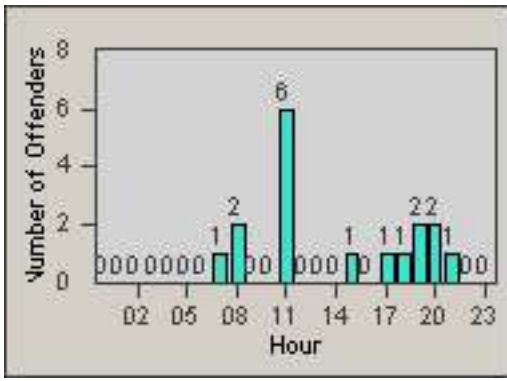

Redflex Redlight Offender Statistics

CONTRACT: South Gate **LOCATION:** SG-FIAT-01 Firestone
DATE FROM: 01-Oct-2010 **DATE TO:** 31-Oct-2010

LANE 1

LANE 2

LANE 3

Redflex Redlight Offender Statistics

CONTRACT: South Gate **LOCATION:** SG-FIAT-01 Firestone
DATE FROM: 01-Oct-2010 **DATE TO:** 31-Oct-2010