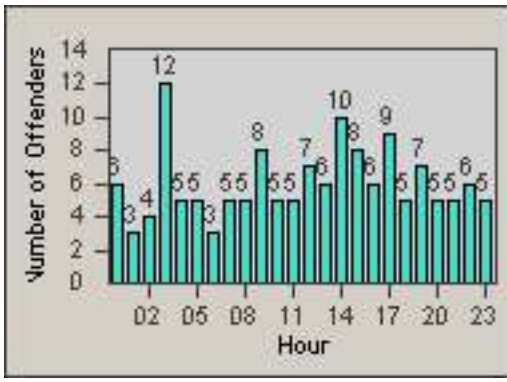

Redflex Redlight Offender Statistics

CONTRACT: South Gate
 DATE FROM: 01-Oct-2011

LOCATION: SG-ATTW-03 Atlantic
 DATE TO: 31-Oct-2011

LANE 1

LANE 2

LANE 3

Redflex Redlight Offender Statistics

CONTRACT: South Gate
 DATE FROM: 01-Oct-2011