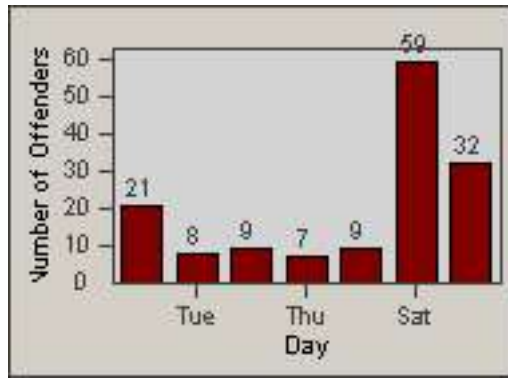

Redflex Redlight Offender Statistics

CONTRACT: South Gate
 DATE FROM: 01-Oct-2011

LOCATION: SG-ATTW-03 Atlantic
 DATE TO: 31-Oct-2011

LANE 1

LANE 2

LANE 3

Redflex Redlight Offender Statistics

CONTRACT: South Gate
 DATE FROM: 01-Oct-2011