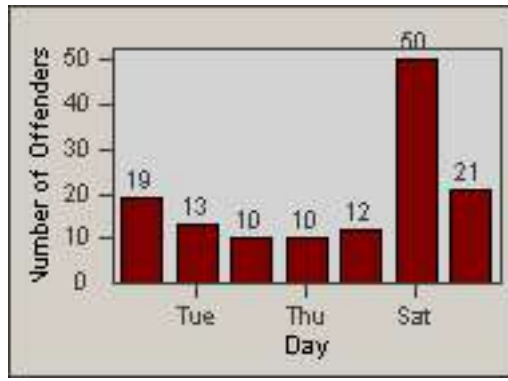

Redflex Redlight Offender Statistics

CONTRACT: South Gate
 DATE FROM: 01-Oct-2011

LOCATION: SG-ATTW-03 Atlantic
 DATE TO: 31-Oct-2011

LANE 1

LANE 2

LANE 3

Redflex Redlight Offender Statistics

CONTRACT: South Gate
 DATE FROM: 01-Oct-2011