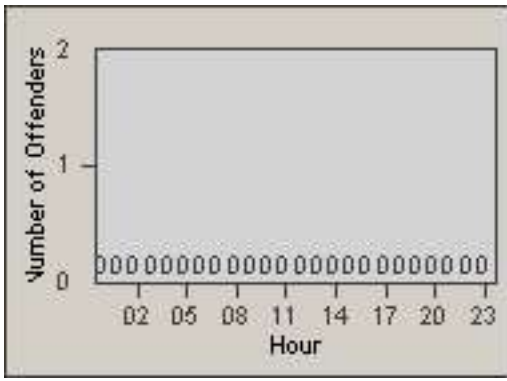

Redflex Redlight Offender Statistics

CONTRACT: South Gate
DATE FROM: 01-Oct-2011

LOCATION: SG-ATTW-03 Atlantic
DATE TO: 31-Oct-2011

LANE 4