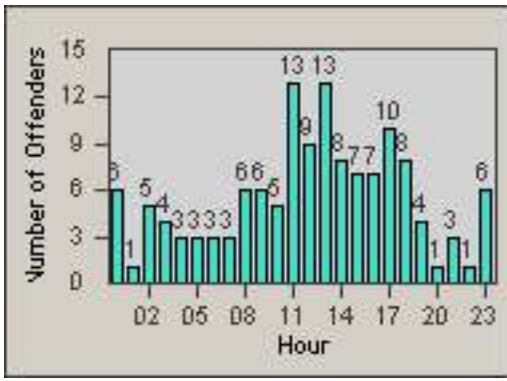

Redflex Redlight Offender Statistics

CONTRACT: South Gate
 DATE FROM: 01-Oct-2011

LOCATION: SG-ATTW-03 Atlantic
 DATE TO: 31-Oct-2011

LANE 1

LANE 2

LANE 3

Redflex Redlight Offender Statistics

CONTRACT: South Gate
 DATE FROM: 01-Oct-2011

LOCATION: SG-ATTW-03 Atlantic
 DATE TO: 31-Oct-2011

LANE 4

LANE TOTAL