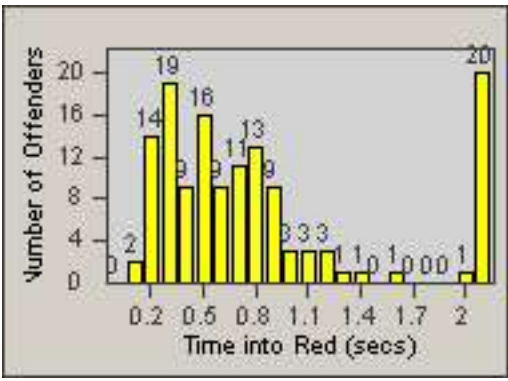

Redflex Redlight Offender Statistics

CONTRACT: South Gate
 DATE FROM: 01-Oct-2011

LOCATION: SG-ATTW-03 Atlantic
 DATE TO: 31-Oct-2011

LANE 1

LANE 2

LANE 3

Redflex Redlight Offender Statistics

CONTRACT: South Gate
 DATE FROM: 01-Oct-2011