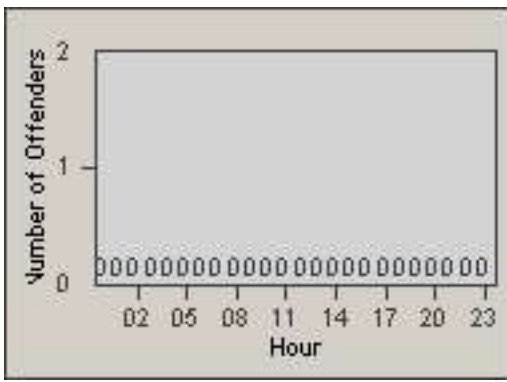

Redflex Redlight Offender Statistics

CONTRACT: South Gate
 DATE FROM: 01-Oct-2011

LOCATION: SG-ATTW-03 Atlantic
 DATE TO: 31-Oct-2011

LANE 1

LANE 2

LANE 3

Redflex Redlight Offender Statistics

CONTRACT: South Gate
 DATE FROM: 01-Oct-2011