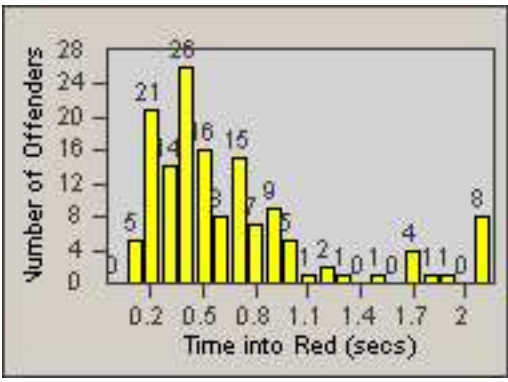

Redflex Redlight Offender Statistics

CONTRACT: South Gate
 DATE FROM: 01-Oct-2011

LOCATION: SG-ATTW-03 Atlantic
 DATE TO: 31-Oct-2011

LANE 1

LANE 2

LANE 3

Redflex Redlight Offender Statistics

CONTRACT: South Gate
 DATE FROM: 01-Oct-2011