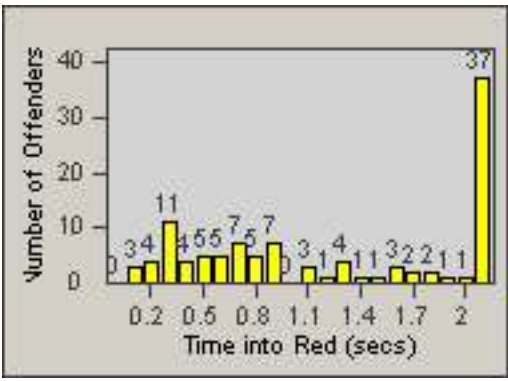

Redflex Redlight Offender Statistics

CONTRACT: South Gate
 DATE FROM: 01-Oct-2011

LOCATION: SG-FICA-01 Firestone Blvd
 DATE TO: 31-Oct-2011

LANE 1

LANE 2

LANE 3

Redflex Redlight Offender Statistics

CONTRACT: South Gate
 DATE FROM: 01-Oct-2011