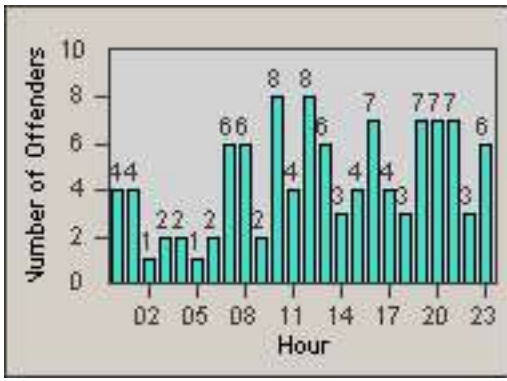

Redflex Redlight Offender Statistics

CONTRACT: South Gate
 DATE FROM: 01-Oct-2011

LOCATION: SG-FICA-01 Firestone Blvd
 DATE TO: 31-Oct-2011

LANE 1

LANE 2

LANE 3

Redflex Redlight Offender Statistics

CONTRACT: South Gate
 DATE FROM: 01-Oct-2011