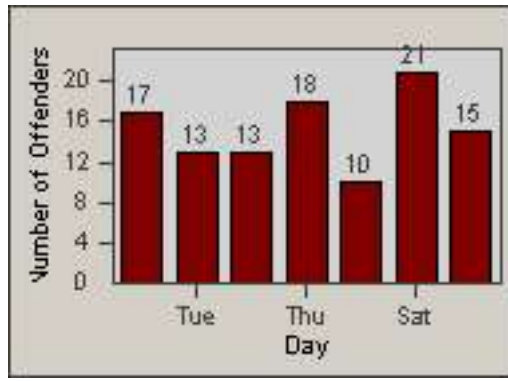

Redflex Redlight Offender Statistics

CONTRACT: South Gate
 DATE FROM: 01-Oct-2011

LOCATION: SG-FICA-01 Firestone Blvd
 DATE TO: 31-Oct-2011

LANE 1

LANE 2

LANE 3

Redflex Redlight Offender Statistics

CONTRACT: South Gate
 DATE FROM: 01-Oct-2011