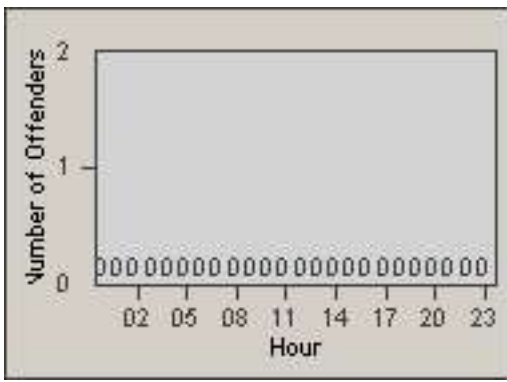

Redflex Redlight Offender Statistics

CONTRACT: South Gate
 DATE FROM: 01-Oct-2011

LOCATION: SG-FICA-01 Firestone Blvd
 DATE TO: 31-Oct-2011

LANE 1

LANE 2

LANE 3

Redflex Redlight Offender Statistics

CONTRACT: South Gate
 DATE FROM: 01-Oct-2011