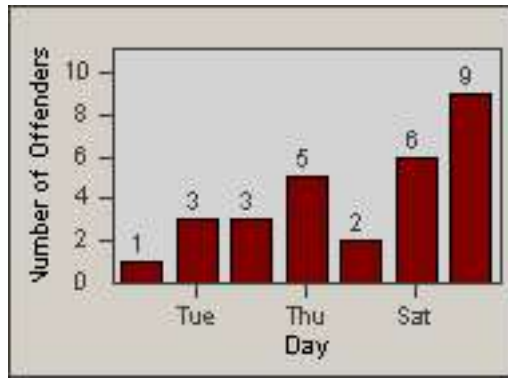

Redflex Redlight Offender Statistics

CONTRACT: South Gate
 DATE FROM: 01-Oct-2011

LOCATION: SG-FICA-01 Firestone Blvd
 DATE TO: 31-Oct-2011

LANE 1

LANE 2

LANE 3

Redflex Redlight Offender Statistics

CONTRACT: South Gate
 DATE FROM: 01-Oct-2011