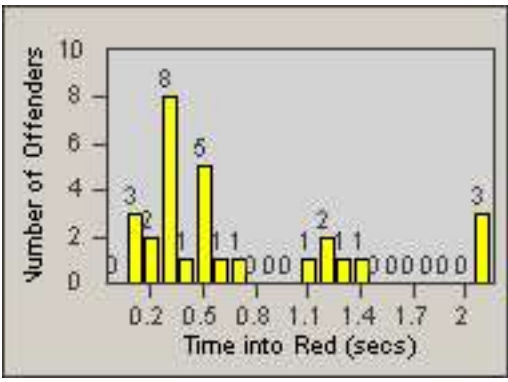

Redflex Redlight Offender Statistics

CONTRACT: South Gate
 DATE FROM: 01-Oct-2011

LOCATION: SG-FICA-01 Firestone Blvd
 DATE TO: 31-Oct-2011

LANE 1

LANE 2

LANE 3

Redflex Redlight Offender Statistics

CONTRACT: South Gate
 DATE FROM: 01-Oct-2011