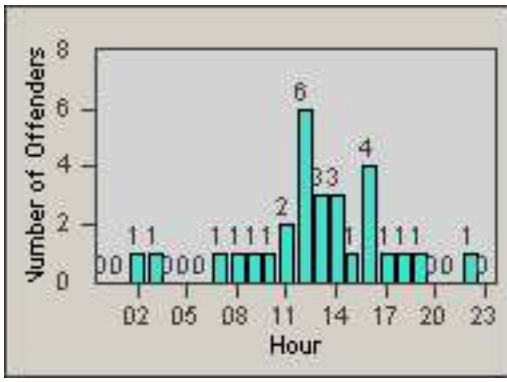

Redflex Redlight Offender Statistics

CONTRACT: South Gate
 DATE FROM: 01-Oct-2011

LOCATION: SG-FICA-01 Firestone Blvd
 DATE TO: 31-Oct-2011

LANE 1

LANE 2

LANE 3

Redflex Redlight Offender Statistics

CONTRACT: South Gate
 DATE FROM: 01-Oct-2011