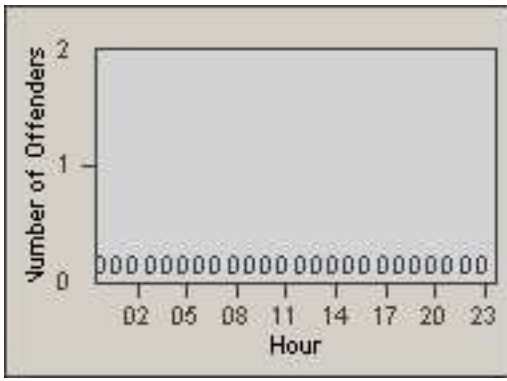

Redflex Redlight Offender Statistics

CONTRACT: South Gate
DATE FROM: 01-Oct-2011

LOCATION: SG-FICA-01 Firestone Blvd
DATE TO: 31-Oct-2011

LANE 4