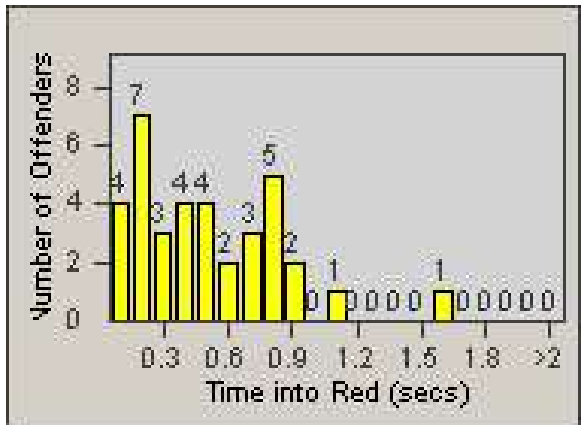

Redflex Redlight Offender Statistics

CONTRACT: Union City
 DATE FROM: 1/Apr/2010

LOCATION: UNI-ALH-03 Alvarado Niles Rd
 DATE TO: 30/Apr/2010

LANE 1

LANE 2

LANE 3

Redflex Redlight Offender Statistics

CONTRACT: Union City
 DATE FROM: 1/Apr/2010

LOCATION: UNI-ALH-03 Alvarado Niles Rd
 DATE TO: 30/Apr/2010

LANE 4

LANE TOTAL

Redflex Redlight Offender Statistics

CONTRACT: Union City
 DATE FROM: 1/Apr/2010

LOCATION: UNI-ALH-03 Alvarado Niles Rd
 DATE TO: 30/Apr/2010