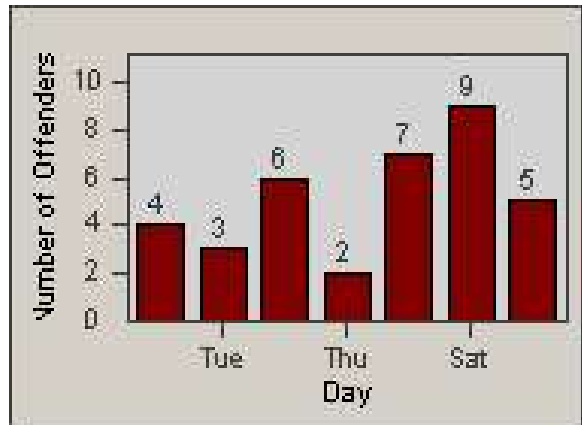

Redflex Redlight Offender Statistics

CONTRACT: Union City
 DATE FROM: 1/Apr/2010

LOCATION: UNI-ALH-03 Alvarado Niles Rd
 DATE TO: 30/Apr/2010

LANE 1

LANE 2

LANE 3

Redflex Redlight Offender Statistics

CONTRACT: Union City
 DATE FROM: 1/Apr/2010

LOCATION: UNI-ALH-03 Alvarado Niles Rd
 DATE TO: 30/Apr/2010

LANE 4

LANE TOTAL

Redflex Redlight Offender Statistics

CONTRACT: Union City
 DATE FROM: 1/Apr/2010

LOCATION: UNI-ALH-03 Alvarado Niles Rd
 DATE TO: 30/Apr/2010