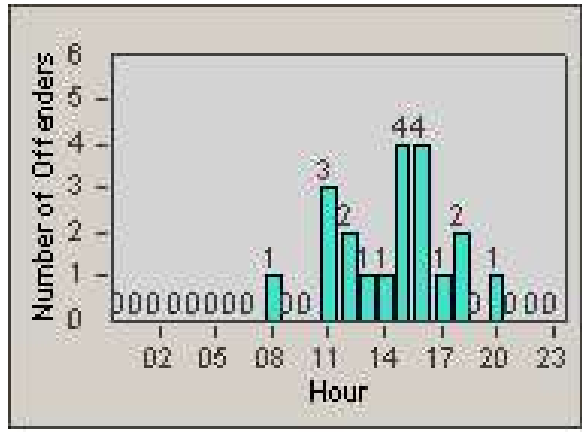

Redflex Redlight Offender Statistics

CONTRACT: Union City
 DATE FROM: 1/Apr/2010

LOCATION: UNI-ALH-03 Alvarado Niles Rd
 DATE TO: 30/Apr/2010

LANE 1

LANE 2

LANE 3

Redflex Redlight Offender Statistics

CONTRACT: Union City
 DATE FROM: 1/Apr/2010

LOCATION: UNI-ALH-03 Alvarado Niles Rd
 DATE TO: 30/Apr/2010

LANE 4

LANE TOTAL

Redflex Redlight Offender Statistics

CONTRACT: Union City
 DATE FROM: 1/Apr/2010

LOCATION: UNI-ALH-03 Alvarado Niles Rd
 DATE TO: 30/Apr/2010