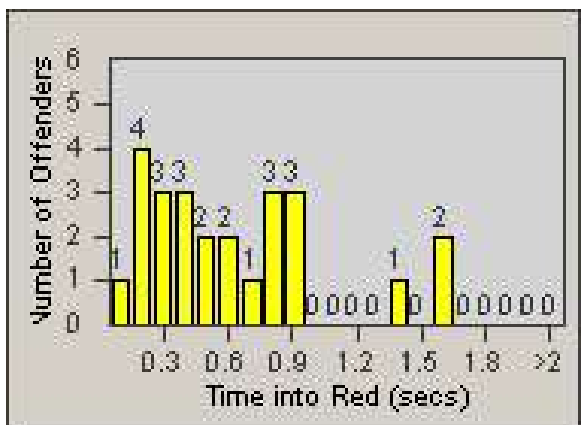

Redflex Redlight Offender Statistics

CONTRACT: Union City
 DATE FROM: 1/Apr/2010

LOCATION: UNI-ALH-03 Alvarado Niles Rd
 DATE TO: 30/Apr/2010

LANE 1

LANE 2

LANE 3

Redflex Redlight Offender Statistics

CONTRACT: Union City
 DATE FROM: 1/Apr/2010

LOCATION: UNI-ALH-03 Alvarado Niles Rd
 DATE TO: 30/Apr/2010

LANE 4

LANE TOTAL

Redflex Redlight Offender Statistics

CONTRACT: Union City
 DATE FROM: 1/Apr/2010

LOCATION: UNI-ALH-03 Alvarado Niles Rd
 DATE TO: 30/Apr/2010