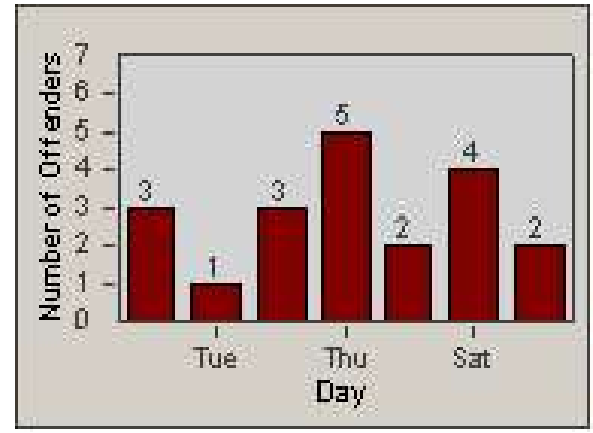

Redflex Redlight Offender Statistics

CONTRACT: Union City
 DATE FROM: 1/Apr/2010

LOCATION: UNI-ALH-03 Alvarado Niles Rd
 DATE TO: 30/Apr/2010

LANE 1

LANE 2

LANE 3

Redflex Redlight Offender Statistics

CONTRACT: Union City
 DATE FROM: 1/Apr/2010

LOCATION: UNI-ALH-03 Alvarado Niles Rd
 DATE TO: 30/Apr/2010

LANE 4

LANE TOTAL

Redflex Redlight Offender Statistics

CONTRACT: Union City
 DATE FROM: 1/Apr/2010

LOCATION: UNI-ALH-03 Alvarado Niles Rd
 DATE TO: 30/Apr/2010