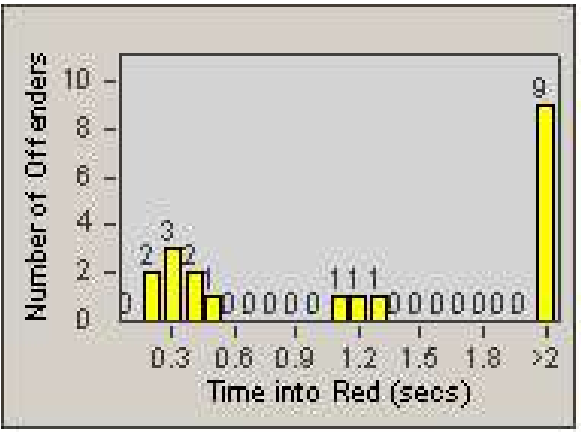

Redflex Redlight Offender Statistics

CONTRACT: Union City
 DATE FROM: 1/Apr/2010

LOCATION: UNI-ALH-03 Alvarado Niles Rd
 DATE TO: 30/Apr/2010

LANE 1

LANE 2

LANE 3

Redflex Redlight Offender Statistics

CONTRACT: Union City
 DATE FROM: 1/Apr/2010

LOCATION: UNI-ALH-03 Alvarado Niles Rd
 DATE TO: 30/Apr/2010

LANE 4

LANE TOTAL

Redflex Redlight Offender Statistics

CONTRACT: Union City
 DATE FROM: 1/Apr/2010

LOCATION: UNI-ALH-03 Alvarado Niles Rd
 DATE TO: 30/Apr/2010