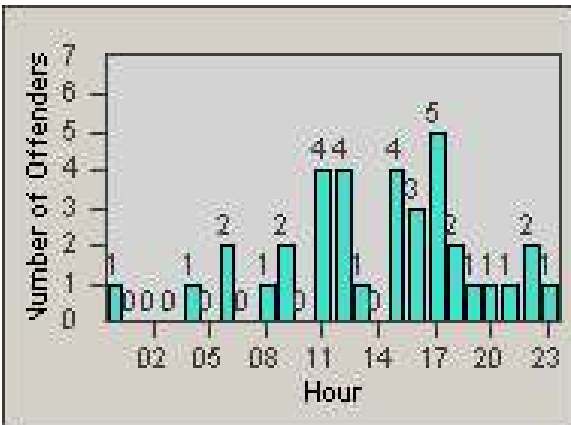

Redflex Redlight Offender Statistics

CONTRACT: Union City
 DATE FROM: 1/Apr/2010

LOCATION: UNI-ALH-03 Alvarado Niles Rd
 DATE TO: 30/Apr/2010

LANE 1

LANE 2

LANE 3

Redflex Redlight Offender Statistics

CONTRACT: Union City
 DATE FROM: 1/Apr/2010

LOCATION: UNI-ALH-03 Alvarado Niles Rd
 DATE TO: 30/Apr/2010

LANE 4

LANE TOTAL

Redflex Redlight Offender Statistics

CONTRACT: Union City
 DATE FROM: 1/Apr/2010

LOCATION: UNI-ALH-03 Alvarado Niles Rd
 DATE TO: 30/Apr/2010