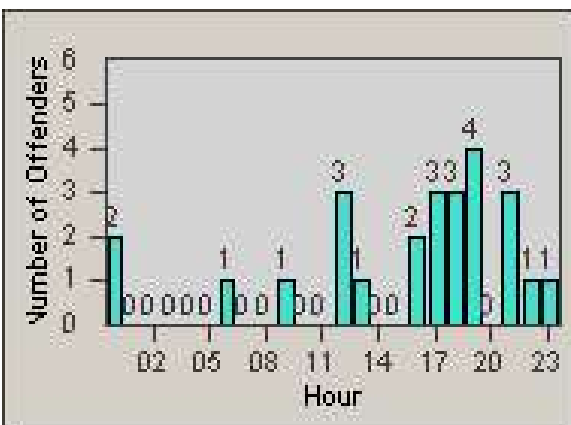

Redflex Redlight Offender Statistics

CONTRACT: Union City
 DATE FROM: 1/Apr/2010

LOCATION: UNI-ALH-03 Alvarado Niles Rd
 DATE TO: 30/Apr/2010

LANE 1

LANE 2

LANE 3

Redflex Redlight Offender Statistics

CONTRACT: Union City
 DATE FROM: 1/Apr/2010

LOCATION: UNI-ALH-03 Alvarado Niles Rd
 DATE TO: 30/Apr/2010

LANE 4

LANE TOTAL

Redflex Redlight Offender Statistics

CONTRACT: Union City
 DATE FROM: 1/Apr/2010

LOCATION: UNI-ALH-03 Alvarado Niles Rd
 DATE TO: 30/Apr/2010