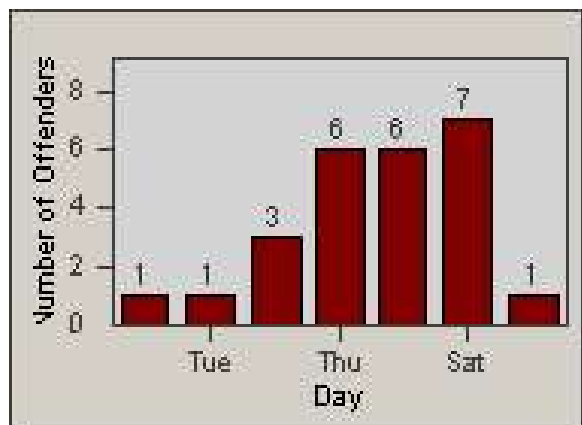

Redflex Redlight Offender Statistics

CONTRACT: Union City
 DATE FROM: 1/Apr/2010

LOCATION: UNI-ALH-03 Alvarado Niles Rd
 DATE TO: 30/Apr/2010

LANE 1

LANE 2

LANE 3

Redflex Redlight Offender Statistics

CONTRACT: Union City
 DATE FROM: 1/Apr/2010