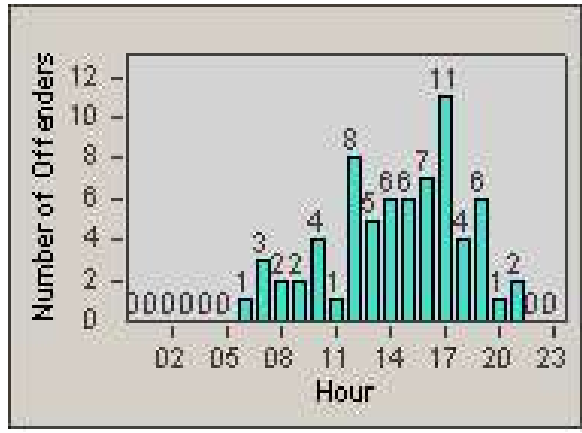

Redflex Redlight Offender Statistics

CONTRACT: Union City
 DATE FROM: 1/Apr/2010

LOCATION: UNI-MITA-03 Mission Boulevard and Tamarack Drive
 DATE TO: 30/Apr/2010

LANE 1

LANE 2

LANE 3

Redflex Redlight Offender Statistics

CONTRACT: Union City
DATE FROM: 1/Apr/2010

LOCATION: UNI-MITA-03 Mission Boulevard and Tamarack Drive
DATE TO: 30/Apr/2010

LANE 4

LANE TOTAL

Redflex Redlight Offender Statistics

CONTRACT: Union City
DATE FROM: 1/Apr/2010