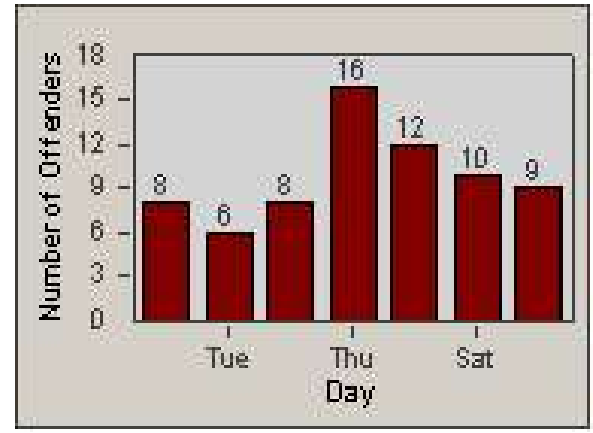

Redflex Redlight Offender Statistics

CONTRACT: Union City
 DATE FROM: 1/Apr/2010

LOCATION: UNI-MITA-03 Mission Boulevard and Tamarack Drive
 DATE TO: 30/Apr/2010

LANE 1

LANE 2

LANE 3

Redflex Redlight Offender Statistics

CONTRACT: Union City
DATE FROM: 1/Apr/2010

LOCATION: UNI-MITA-03 Mission Boulevard and Tamarack Drive
DATE TO: 30/Apr/2010

LANE 4

LANE TOTAL

Redflex Redlight Offender Statistics

CONTRACT: Union City
DATE FROM: 1/Apr/2010