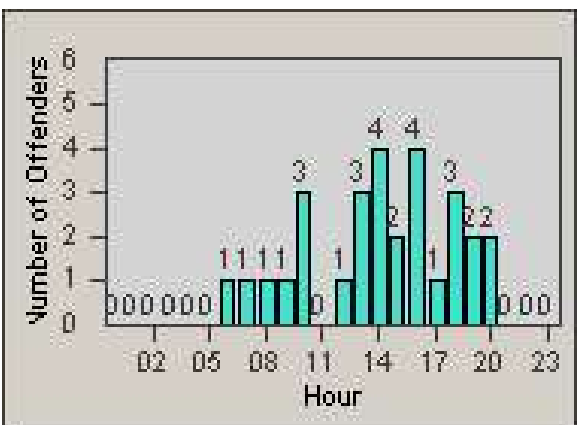

Redflex Redlight Offender Statistics

CONTRACT: Union City
 DATE FROM: 1/Apr/2010

LOCATION: UNI-MITA-03 Mission Boulevard and Tamarack Drive
 DATE TO: 30/Apr/2010

LANE 1

LANE 2

LANE 3

Redflex Redlight Offender Statistics

CONTRACT: Union City
DATE FROM: 1/Apr/2010

LOCATION: UNI-MITA-03 Mission Boulevard and Tamarack Drive
DATE TO: 30/Apr/2010

LANE 4

LANE TOTAL

Redflex Redlight Offender Statistics

CONTRACT: Union City
DATE FROM: 1/Apr/2010