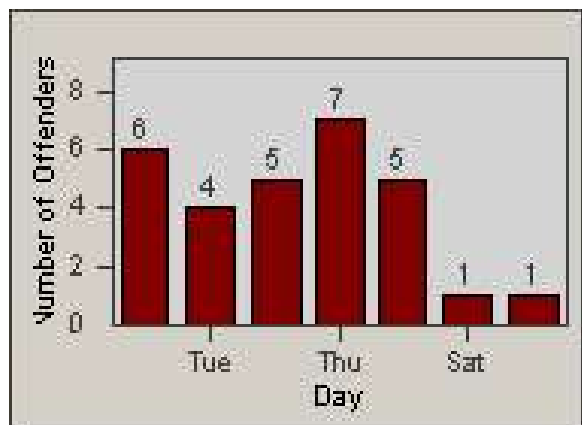

Redflex Redlight Offender Statistics

CONTRACT: Union City
 DATE FROM: 1/Apr/2010

LOCATION: UNI-MITA-03 Mission Boulevard and Tamarack Drive
 DATE TO: 30/Apr/2010

LANE 1

LANE 2

LANE 3

Redflex Redlight Offender Statistics

CONTRACT: Union City
DATE FROM: 1/Apr/2010

LOCATION: UNI-MITA-03 Mission Boulevard and Tamarack Drive
DATE TO: 30/Apr/2010

LANE 4

LANE TOTAL

Redflex Redlight Offender Statistics

CONTRACT: Union City
DATE FROM: 1/Apr/2010