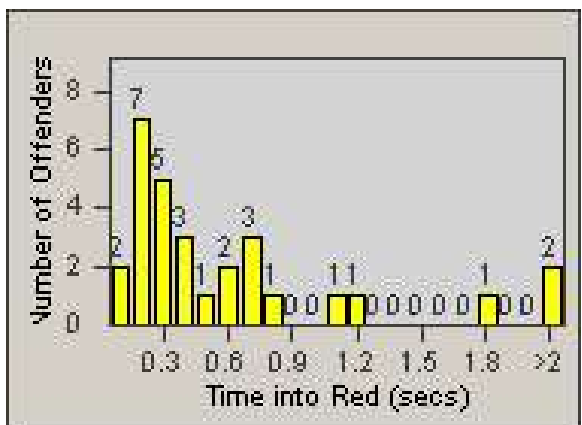

Redflex Redlight Offender Statistics

CONTRACT: Union City
 DATE FROM: 1/Apr/2010

LOCATION: UNI-MITA-03 Mission Boulevard and Tamarack Drive
 DATE TO: 30/Apr/2010

LANE 1

LANE 2

LANE 3

Redflex Redlight Offender Statistics

CONTRACT: Union City
DATE FROM: 1/Apr/2010

LOCATION: UNI-MITA-03 Mission Boulevard and Tamarack Drive
DATE TO: 30/Apr/2010

LANE 4

LANE TOTAL

Redflex Redlight Offender Statistics

CONTRACT: Union City
DATE FROM: 1/Apr/2010