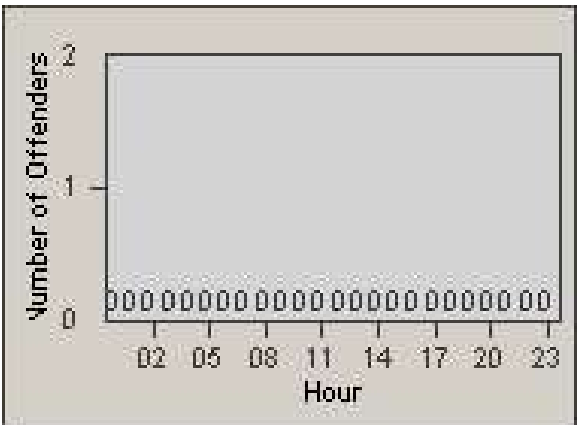

Redflex Redlight Offender Statistics

CONTRACT: Union City
 DATE FROM: 1/Apr/2010

LOCATION: UNI-MITA-03 Mission Boulevard and Tamarack Drive
 DATE TO: 30/Apr/2010

LANE 1

LANE 2

LANE 3

Redflex Redlight Offender Statistics

CONTRACT: Union City
DATE FROM: 1/Apr/2010

LOCATION: UNI-MITA-03 Mission Boulevard and Tamarack Drive
DATE TO: 30/Apr/2010

LANE 4

LANE TOTAL

Redflex Redlight Offender Statistics

CONTRACT: Union City
DATE FROM: 1/Apr/2010