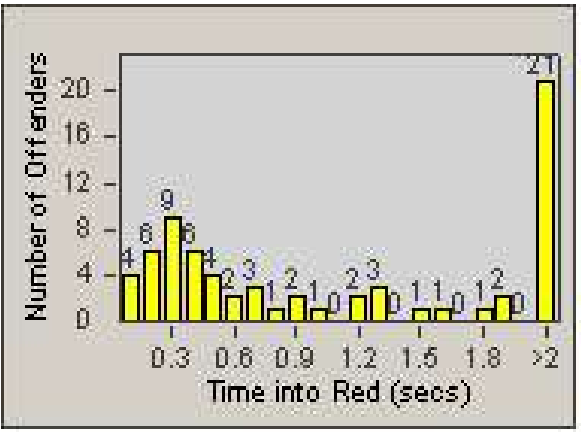

Redflex Redlight Offender Statistics

CONTRACT: Union City
 DATE FROM: 1/Apr/2010

LOCATION: UNI-MITA-03 Mission Boulevard and Tamarack Drive
 DATE TO: 30/Apr/2010

LANE 1

LANE 2

LANE 3

Redflex Redlight Offender Statistics

CONTRACT: Union City
DATE FROM: 1/Apr/2010

LOCATION: UNI-MITA-03 Mission Boulevard and Tamarack Drive
DATE TO: 30/Apr/2010

LANE 4

LANE TOTAL

Redflex Redlight Offender Statistics

CONTRACT: Union City
DATE FROM: 1/Apr/2010