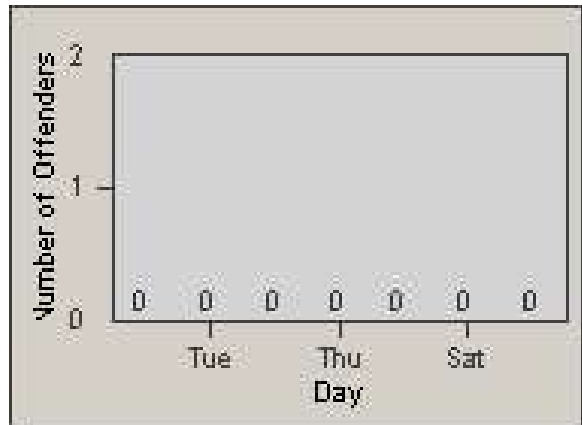

Redflex Redlight Offender Statistics

CONTRACT: Union City
 DATE FROM: 1/Apr/2010

LOCATION: UNI-MITA-03 Mission Boulevard and Tamarack Drive
 DATE TO: 30/Apr/2010

LANE 1

LANE 2

LANE 3

Redflex Redlight Offender Statistics

CONTRACT: Union City
DATE FROM: 1/Apr/2010

LOCATION: UNI-MITA-03 Mission Boulevard and Tamarack Drive
DATE TO: 30/Apr/2010

LANE 4

LANE TOTAL

Redflex Redlight Offender Statistics

CONTRACT: Union City
DATE FROM: 1/Apr/2010