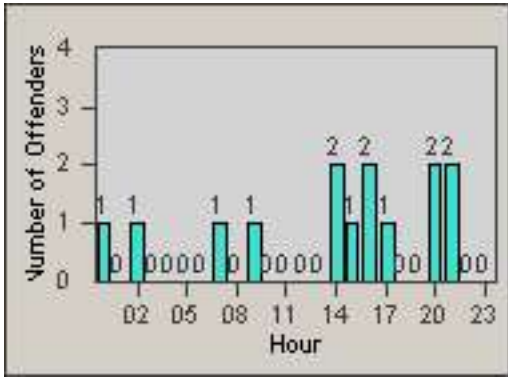

Redflex Redlight Offender Statistics

CONTRACT: Vista
DATE FROM: 01-Jul-2013

LOCATION: VST-VISA-01 Intersection of Vista Village and Santa Fe
DATE TO: 31-Jul-2013

LANE 4

LANE TOTAL