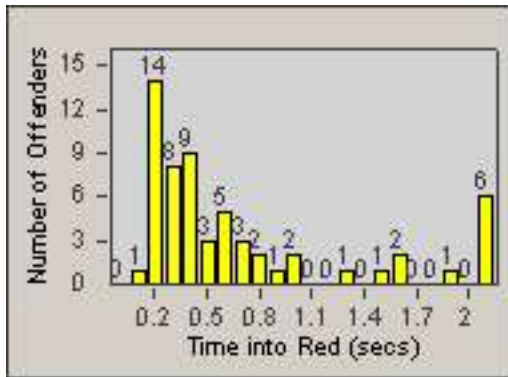

LANE 4

LANE TOTAL

Redflex Redlight Offender Statistics

CONTRACT: Vista

LOCATION: VST-MEHA-01 Intersection of Melrose and Hacienda

DATE FROM: 01-Jul-2013

DATE TO: 31-Jul-2013

Redflex Redlight Offender Statistics

CONTRACT: Vista
 DATE FROM: 01-Jul-2013

LOCATION: VST-SACC-01 Santa Fe
 DATE TO: 31-Jul-2013

LANE 1

LANE 2

LANE 3

Redflex Redlight Offender Statistics

CONTRACT: Vista LOCATION: VST-SACC-01 Santa Fe
 DATE FROM: 01-Jul-2013 DATE TO: 31-Jul-2013