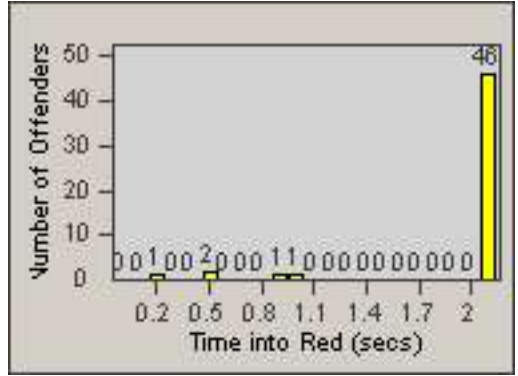

CONTRACT: Vista LOCATION: VST-SYSH-01 Sycamore
 DATE FROM: 01-Jul-2013 DATE TO: 31-Jul-2013

LANE 4

LANE TOTAL

Redflex Redlight Offender Statistics

CONTRACT: Vista LOCATION: VST-SYSH-01 Sycamore
 DATE FROM: 01-Jul-2013 DATE TO: 31-Jul-2013

Redflex Redlight Offender Statistics

CONTRACT: Vista
 DATE FROM: 01-Jul-2013

LOCATION: VST-VISA-01 Intersection of Vista Village and Santa Fe
 DATE TO: 31-Jul-2013

LANE 1

LANE 2

LANE 3

Redflex Redlight Offender Statistics