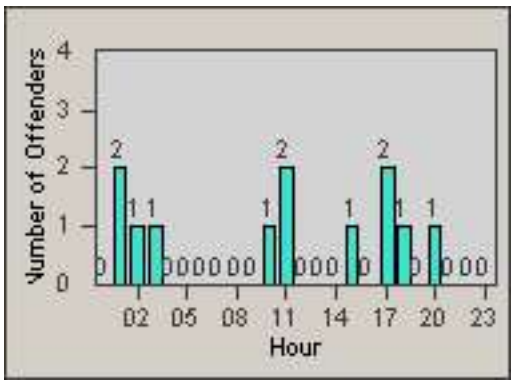

Redflex Redlight Offender Statistics

CONTRACT: Vista
DATE FROM: 01-Jul-2013

LOCATION: VST-VISA-01 Intersection of Vista Village and Santa Fe
DATE TO: 31-Jul-2013

LANE 1

LANE 2