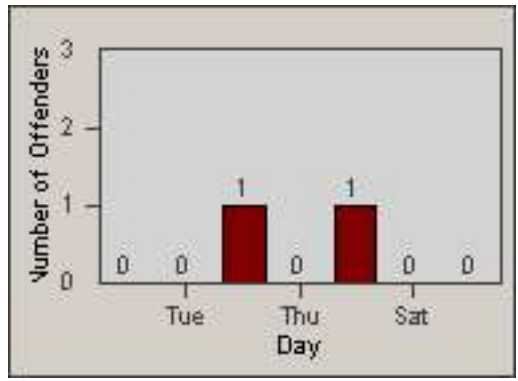

Redflex Redlight Offender Statistics

CONTRACT: Vista

LOCATION: VST-VWEM-01 Intersection of Vista Way and Emerald Drive

DATE FROM: 01-Jul-2013

DATE TO: 31-Jul-2013

LANE 1

LANE 2

LANE 3