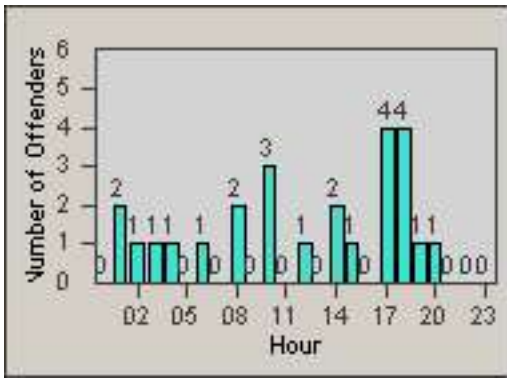

Redflex Redlight Offender Statistics

CONTRACT: Vista

LOCATION: VST-VWEM-01 Intersection of Vista Way and Emerald Drive

DATE FROM: 01-Jul-2013

DATE TO: 31-Jul-2013

LANE 4