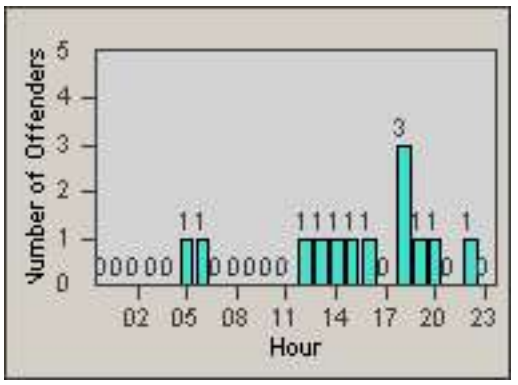

DATE TO: 31-Jul-2013

Redflex Redlight Offender Statistics

CONTRACT: Vista LOCATION: VST-SYSH-01 Sycamore
 DATE FROM: 01-Jul-2013 DATE TO: 31-Jul-2013

LANE 1

LANE 2

LANE 3

Redflex Redlight Offender Statistics

CONTRACT: Vista LOCATION: VST-SYSH-01 Sycamore
 DATE FROM: 01-Jul-2013 DATE TO: 31-Jul-2013

LANE 4

LANE TOTAL

Redflex Redlight Offender Statistics

CONTRACT: Vista LOCATION: VST-SYSH-01 Sycamore
 DATE FROM: 01-Jul-2013 DATE TO: 31-Jul-2013