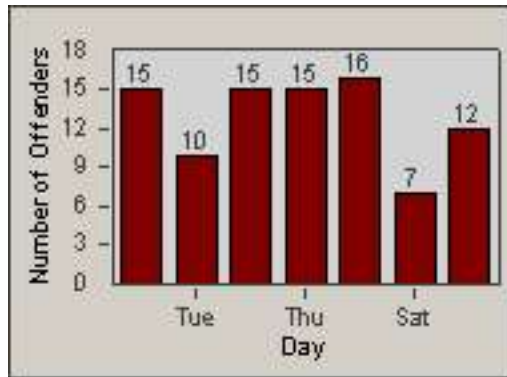

LANE 4

LANE TOTAL

Redflex Redlight Offender Statistics

CONTRACT: Vista LOCATION: VST-SACC-01 Santa Fe
 DATE FROM: 01-Jul-2013 DATE TO: 31-Jul-2013

Redflex Redlight Offender Statistics

CONTRACT: Vista
 DATE FROM: 01-Jul-2013