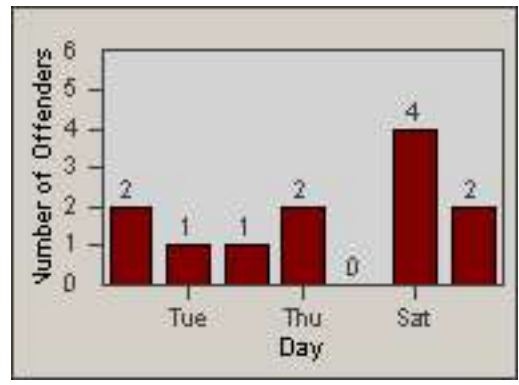

Redflex Redlight Offender Statistics

CONTRACT: Vista
DATE FROM: 01-Jul-2013

LOCATION: VST-VISA-01 Intersection of Vista Village and Santa Fe
DATE TO: 31-Jul-2013

LANE 1

LANE 2