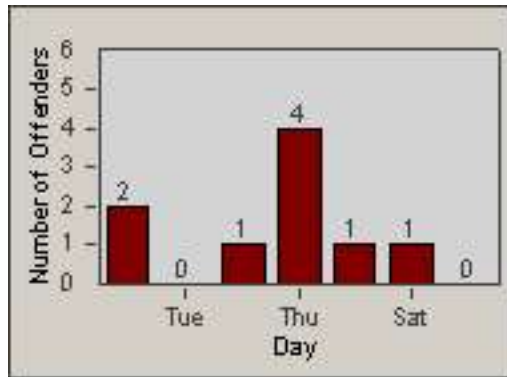

CONTRACT: Vista
 DATE FROM: 01-Jul-2013

LOCATION: VST-SACC-01 Santa Fe
 DATE TO: 31-Jul-2013

LANE 1

LANE 2

LANE 3

Redflex Redlight Offender Statistics

CONTRACT: Vista LOCATION: VST-SACC-01 Santa Fe
 DATE FROM: 01-Jul-2013 DATE TO: 31-Jul-2013