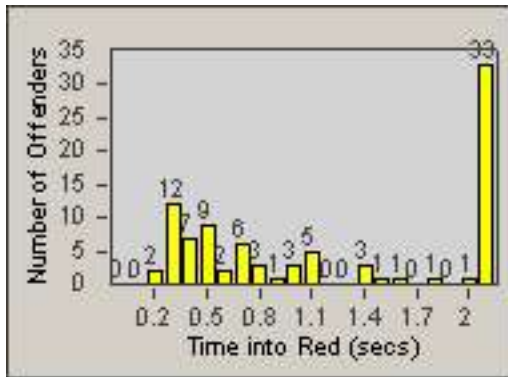

LANE 4

LANE TOTAL

Redflex Redlight Offender Statistics

CONTRACT: Vista LOCATION: VST-SACC-01 Santa Fe
 DATE FROM: 01-Jul-2013 DATE TO: 31-Jul-2013

Redflex Redlight Offender Statistics

CONTRACT: Vista
 DATE FROM: 01-Jul-2013