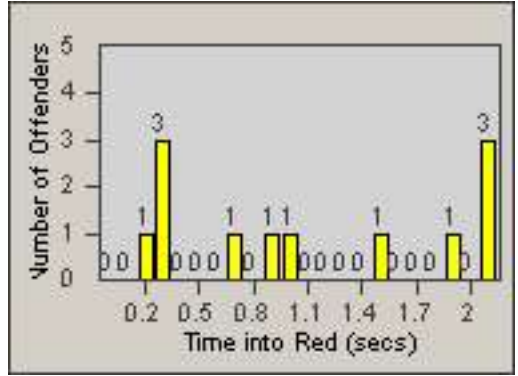

Redflex Redlight Offender Statistics

CONTRACT: Vista
 DATE FROM: 01-Jul-2013

LOCATION: VST-CCSA-01 Civic Center Dr
 DATE TO: 31-Jul-2013

LANE 1

LANE 2

LANE 3

Redflex Redlight Offender Statistics

CONTRACT: Vista