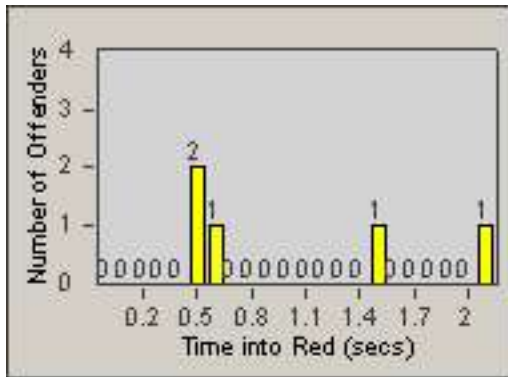

LANE 1

LANE 2

LANE 3

Redflex Redlight Offender Statistics

CONTRACT: Vista
 DATE FROM: 01-Jul-2013

LOCATION: VST-HAME-01 Intersection of Hacienda and Melrose
 DATE TO: 31-Jul-2013

LANE 4

LANE TOTAL