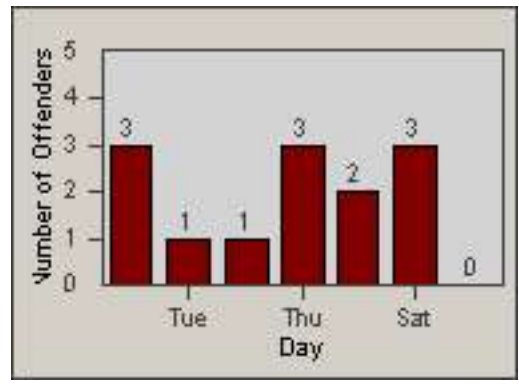

DATE TO: 31-Jul-2013

Redflex Redlight Offender Statistics

CONTRACT: Vista LOCATION: VST-SYSH-01 Sycamore
 DATE FROM: 01-Jul-2013 DATE TO: 31-Jul-2013

LANE 1

LANE 2

LANE 3

Redflex Redlight Offender Statistics

CONTRACT: Vista LOCATION: VST-SYSH-01 Sycamore
 DATE FROM: 01-Jul-2013 DATE TO: 31-Jul-2013

LANE 4

LANE TOTAL

Redflex Redlight Offender Statistics

CONTRACT: Vista LOCATION: VST-SYSH-01 Sycamore
 DATE FROM: 01-Jul-2013 DATE TO: 31-Jul-2013