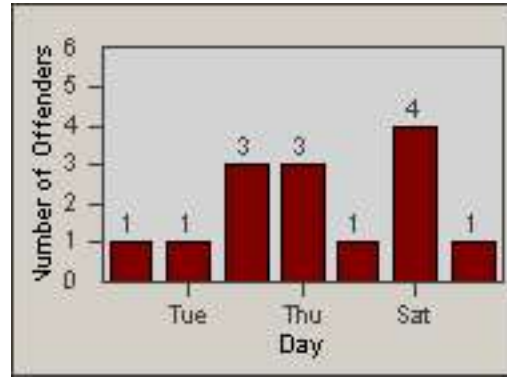

Redflex Redlight Offender Statistics

CONTRACT: Vista
DATE FROM: 01-Jul-2013

LOCATION: VST-VISA-01 Intersection of Vista Village and Santa Fe
DATE TO: 31-Jul-2013

LANE 4

LANE TOTAL