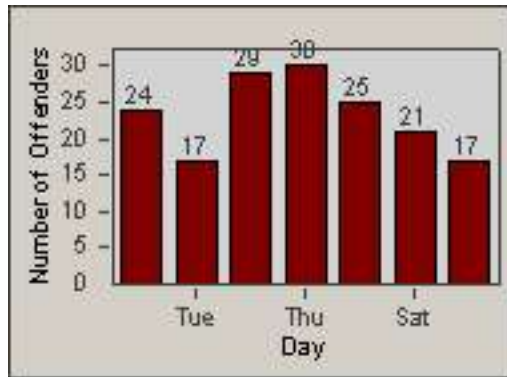

Redflex Redlight Offender Statistics

CONTRACT: Vista

LOCATION: VST-EMVW-01 Intersection of Emerald Drive and Vista Way

DATE FROM: 01-Jul-2013

DATE TO: 31-Jul-2013