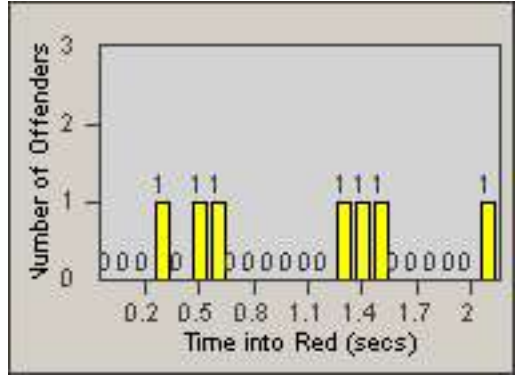

Redflex Redlight Offender Statistics

CONTRACT: Vista
DATE FROM: 01-Jul-2013

LOCATION: VST-SAVI-01 Intersection of Santa Fe and Vista Village
DATE TO: 31-Jul-2013

LANE 1

LANE 2

LANE 3