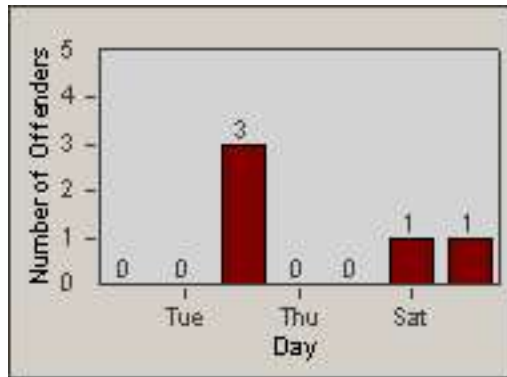

LANE 1

LANE 2

LANE 3

Redflex Redlight Offender Statistics

CONTRACT: Vista
 DATE FROM: 01-Jul-2013

LOCATION: VST-HAME-01 Intersection of Hacienda and Melrose
 DATE TO: 31-Jul-2013

LANE 4

LANE TOTAL