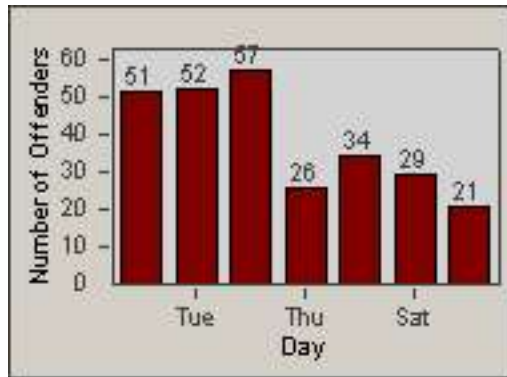

CONTRACT: Vista LOCATION: VST-SYSH-01 Sycamore
 DATE FROM: 01-Jul-2013 DATE TO: 31-Jul-2013

LANE 4

LANE TOTAL

Redflex Redlight Offender Statistics

CONTRACT: Vista LOCATION: VST-SYSH-01 Sycamore
 DATE FROM: 01-Jul-2013 DATE TO: 31-Jul-2013