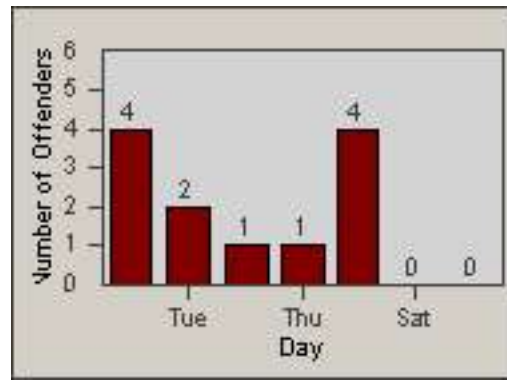

Redflex Redlight Offender Statistics

CONTRACT: Vista
DATE FROM: 01-Jul-2013

LOCATION: VST-HAME-01 Intersection of Hacienda and Melrose
DATE TO: 31-Jul-2013

LANE 1

LANE 2