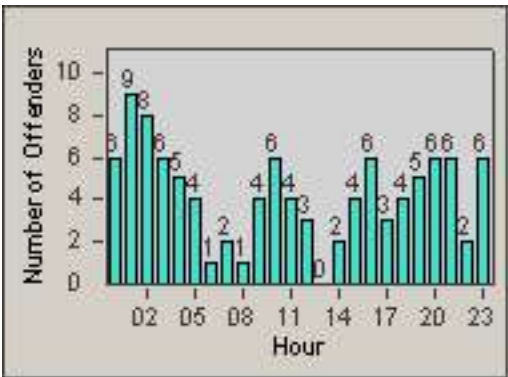

Redflex Redlight Offender Statistics

CONTRACT: Vista

LOCATION: VST-VISA-01 Intersection of Vista Village and Santa Fe

DATE FROM: 01-Jul-2013

DATE TO: 31-Jul-2013