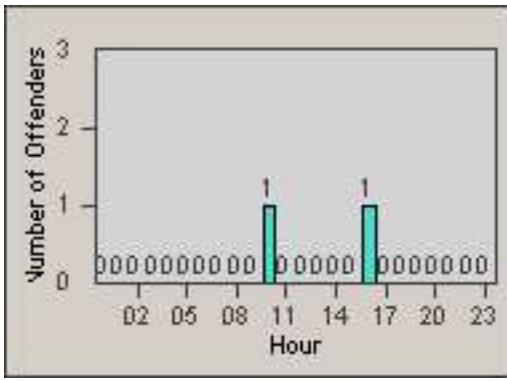

Redflex Redlight Offender Statistics

CONTRACT: Vista

LOCATION: VST-VWEM-01 Intersection of Vista Way and Emerald Drive

DATE FROM: 01-Jul-2013

DATE TO: 31-Jul-2013

LANE 1

LANE 2

LANE 3