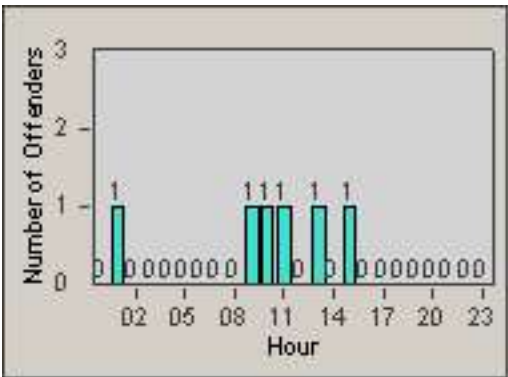

LOCATION: VST-MEHA-01 Intersection of Melrose and Hacienda
 DATE TO: 31-Jul-2013

LANE 1

LANE 2

LANE 3

Redflex Redlight Offender Statistics

CONTRACT: Vista
 DATE FROM: 01-Jul-2013

LOCATION: VST-MEHA-01 Intersection of Melrose and Hacienda
 DATE TO: 31-Jul-2013

LANE 4

LANE TOTAL

Redflex Redlight Offender Statistics

CONTRACT: Vista

LOCATION: VST-MEHA-01 Intersection of Melrose and Hacienda

DATE FROM: 01-Jul-2013

DATE TO: 31-Jul-2013

Redflex Redlight Offender Statistics