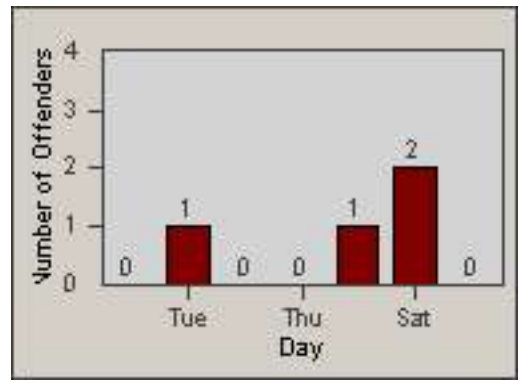

Redflex Redlight Offender Statistics

CONTRACT: Vista
 DATE FROM: 01-Jul-2013

LOCATION: VST-CCSA-01 Civic Center Dr
 DATE TO: 31-Jul-2013

LANE 1

LANE 2

LANE 3

Redflex Redlight Offender Statistics

CONTRACT: Vista