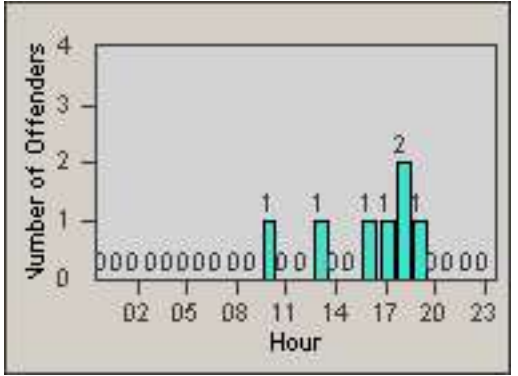

Redflex Redlight Offender Statistics

CONTRACT: Vista
DATE FROM: 01-Jul-2013

LOCATION: VST-SAVI-01 Intersection of Santa Fe and Vista Village
DATE TO: 31-Jul-2013

LANE 1

LANE 2

LANE 3