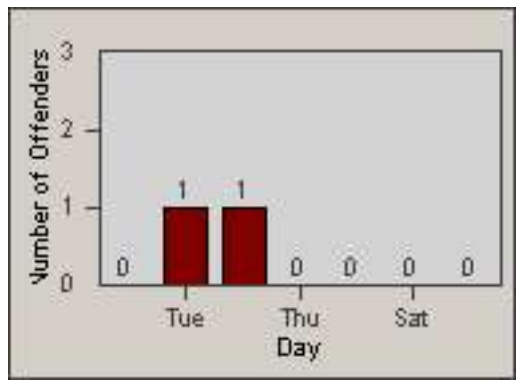

Redflex Redlight Offender Statistics

CONTRACT: Vista

LOCATION: VST-VWEM-01 Intersection of Vista Way and Emerald Drive

DATE FROM: 01-Jul-2013

DATE TO: 31-Jul-2013

LANE 1

LANE 2

LANE 3