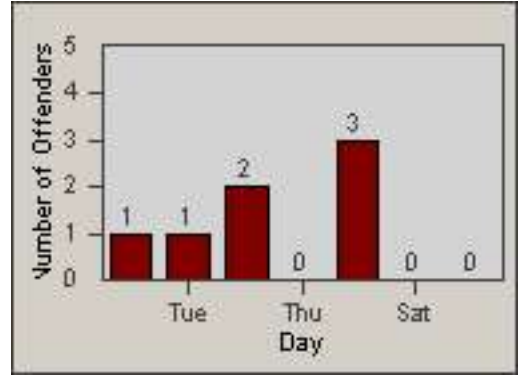

Redflex Redlight Offender Statistics

CONTRACT: Vista
DATE FROM: 01-Jul-2013

LOCATION: VST-SACC-01 Santa Fe
DATE TO: 31-Jul-2013

LANE 1

LANE 2

LANE 3