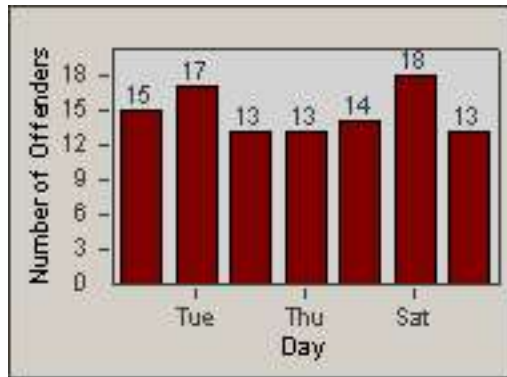

Redflex Redlight Offender Statistics

CONTRACT: Vista

LOCATION: VST-VISA-01 Intersection of Vista Village and Santa Fe

DATE FROM: 01-Jul-2013

DATE TO: 31-Jul-2013