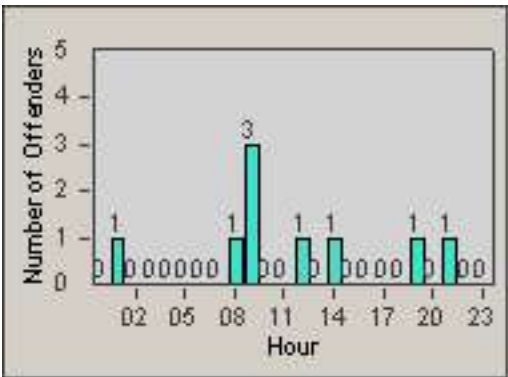

CONTRACT: Vista
 DATE FROM: 01-Jul-2013

LOCATION: VST-SACC-01 Santa Fe
 DATE TO: 31-Jul-2013

LANE 1

LANE 2

LANE 3

Redflex Redlight Offender Statistics

CONTRACT: Vista LOCATION: VST-SACC-01 Santa Fe
 DATE FROM: 01-Jul-2013 DATE TO: 31-Jul-2013