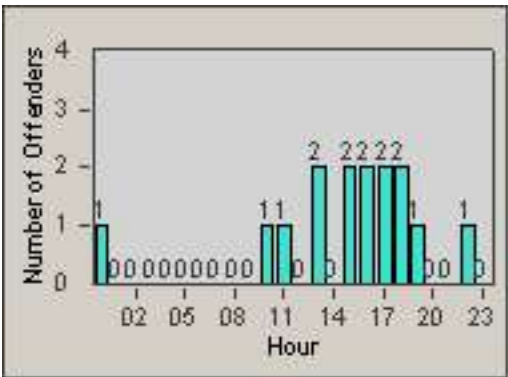

DATE FROM: 01-Jul-2013

DATE TO: 31-Jul-2013

LANE 4

LANE TOTAL

Redflex Redlight Offender Statistics

CONTRACT: Vista

LOCATION: VST-SAVI-01 Intersection of Santa Fe and Vista Village

DATE FROM: 01-Jul-2013

DATE TO: 31-Jul-2013

Redflex Redlight Offender Statistics

CONTRACT: Vista LOCATION: VST-SYSH-01 Sycamore
 DATE FROM: 01-Jul-2013 DATE TO: 31-Jul-2013

LANE 1

LANE 2

LANE 3

Redflex Redlight Offender Statistics