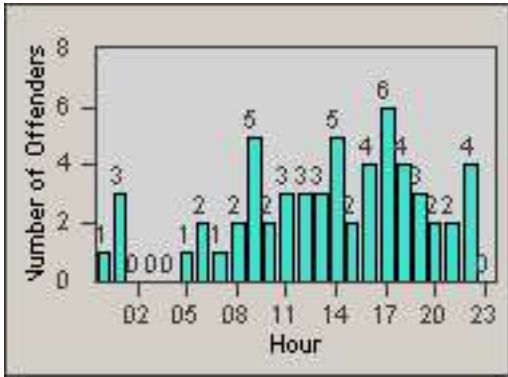

Redflex Redlight Offender Statistics

CONTRACT: Vista   LOCATION: VST-SACC-01 Santa Fe
DATE FROM: 01-Jul-2013   DATE TO: 31-Jul-2013

LANE 4

LANE TOTAL