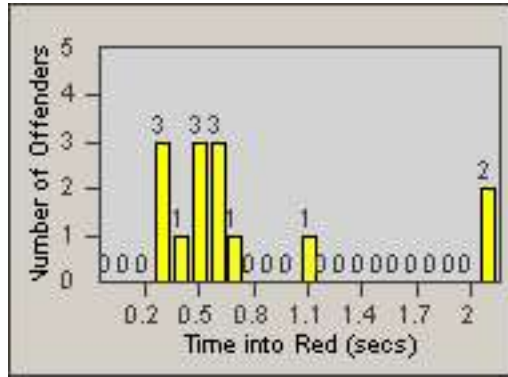

Redflex Redlight Offender Statistics

CONTRACT: Vista
DATE FROM: 01-Jul-2013

LOCATION: VST-VISA-01 Intersection of Vista Village and Santa Fe
DATE TO: 31-Jul-2013

LANE 4

LANE TOTAL