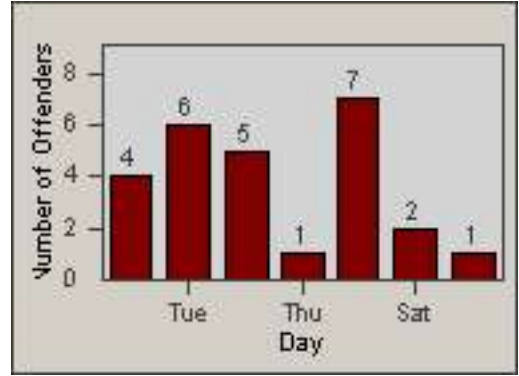

DATE TO: 31-Jul-2013

Redflex Redlight Offender Statistics

CONTRACT: Vista LOCATION: VST-SYSH-01 Sycamore
 DATE FROM: 01-Jul-2013 DATE TO: 31-Jul-2013

LANE 1

LANE 2

LANE 3

Redflex Redlight Offender Statistics

CONTRACT: Vista LOCATION: VST-SYSH-01 Sycamore
 DATE FROM: 01-Jul-2013 DATE TO: 31-Jul-2013

LANE 4

LANE TOTAL

Redflex Redlight Offender Statistics

CONTRACT: Vista LOCATION: VST-SYSH-01 Sycamore
 DATE FROM: 01-Jul-2013 DATE TO: 31-Jul-2013