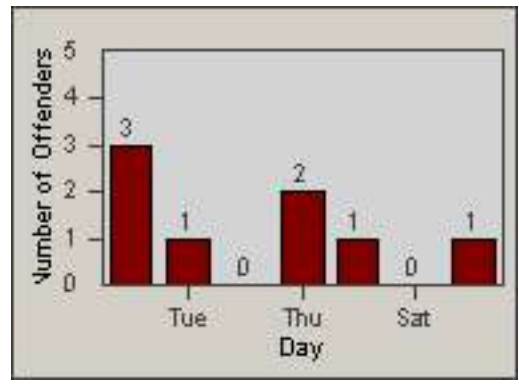

Redflex Redlight Offender Statistics

CONTRACT: Vista
DATE FROM: 01-Jul-2013

LOCATION: VST-SAVI-01 Intersection of Santa Fe and Vista Village
DATE TO: 31-Jul-2013

LANE 1

LANE 2