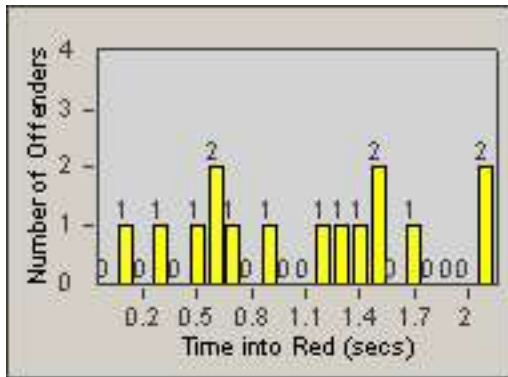

DATE FROM: 01-Jul-2013

DATE TO: 31-Jul-2013

LANE 4

LANE TOTAL

Redflex Redlight Offender Statistics

CONTRACT: Vista

LOCATION: VST-SAVI-01 Intersection of Santa Fe and Vista Village

DATE FROM: 01-Jul-2013

DATE TO: 31-Jul-2013

Redflex Redlight Offender Statistics

CONTRACT: Vista LOCATION: VST-SYSH-01 Sycamore
 DATE FROM: 01-Jul-2013 DATE TO: 31-Jul-2013

LANE 1

LANE 2

LANE 3

Redflex Redlight Offender Statistics