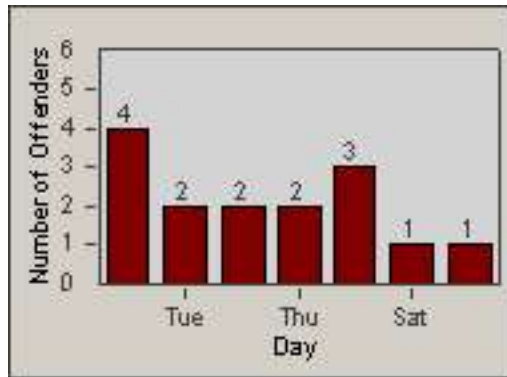

DATE FROM: 01-Jul-2013

DATE TO: 31-Jul-2013

LANE 4

LANE TOTAL

Redflex Redlight Offender Statistics

CONTRACT: Vista

LOCATION: VST-SAVI-01 Intersection of Santa Fe and Vista Village

DATE FROM: 01-Jul-2013

DATE TO: 31-Jul-2013

Redflex Redlight Offender Statistics

CONTRACT: Vista LOCATION: VST-SYSH-01 Sycamore
 DATE FROM: 01-Jul-2013 DATE TO: 31-Jul-2013

LANE 1

LANE 2

LANE 3

Redflex Redlight Offender Statistics