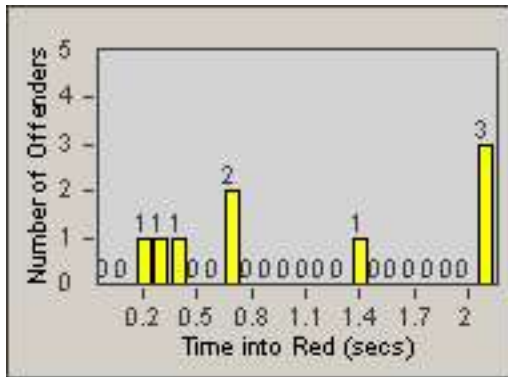

CONTRACT: Vista
 DATE FROM: 01-Jul-2013

LOCATION: VST-SACC-01 Santa Fe
 DATE TO: 31-Jul-2013

LANE 1

LANE 2

LANE 3

Redflex Redlight Offender Statistics

CONTRACT: Vista LOCATION: VST-SACC-01 Santa Fe
 DATE FROM: 01-Jul-2013 DATE TO: 31-Jul-2013