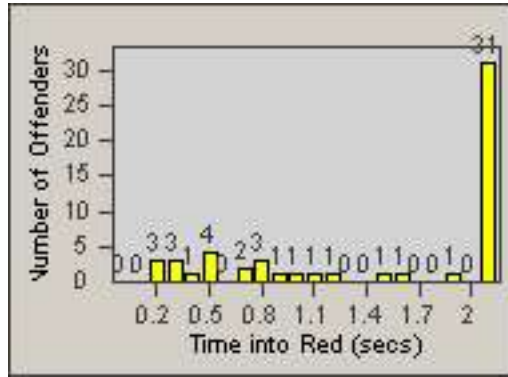

LANE 1

LANE 2

LANE 3

Redflex Redlight Offender Statistics

CONTRACT: Vista
 DATE FROM: 01-Jul-2013

LOCATION: VST-HAME-01 Intersection of Hacienda and Melrose
 DATE TO: 31-Jul-2013

LANE 4

LANE TOTAL