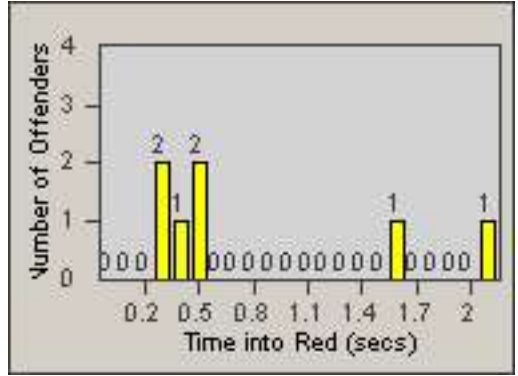

Redflex Redlight Offender Statistics

CONTRACT: Vista
DATE FROM: 01-Jul-2013

LOCATION: VST-SACC-01 Santa Fe
DATE TO: 31-Jul-2013

LANE 1

LANE 2

LANE 3