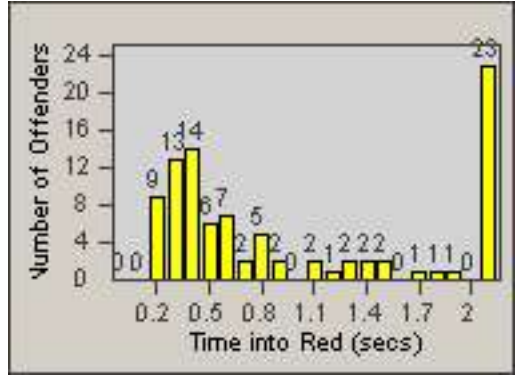

Redflex Redlight Offender Statistics

CONTRACT: Vista
 DATE FROM: 01-Jul-2013

LOCATION: VST-EMVW-01 Intersection of Emerald Drive and Vista Way
 DATE TO: 31-Jul-2013

LANE 1

LANE 2

LANE 3

Redflex Redlight Offender Statistics