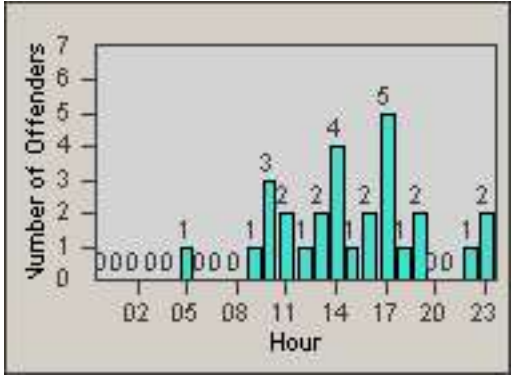

Redflex Redlight Offender Statistics

CONTRACT: Vista

LOCATION: VST-HAME-01 Intersection of Hacienda and Melrose

DATE FROM: 01-Jul-2013

DATE TO: 31-Jul-2013

Redflex Redlight Offender Statistics

CONTRACT: Vista
 DATE FROM: 01-Jul-2013

LOCATION: VST-MEHA-01 Intersection of Melrose and Hacienda
 DATE TO: 31-Jul-2013

LANE 1

LANE 2

LANE 3

Redflex Redlight Offender Statistics

CONTRACT: Vista
 DATE FROM: 01-Jul-2013

LOCATION: VST-MEHA-01 Intersection of Melrose and Hacienda
 DATE TO: 31-Jul-2013