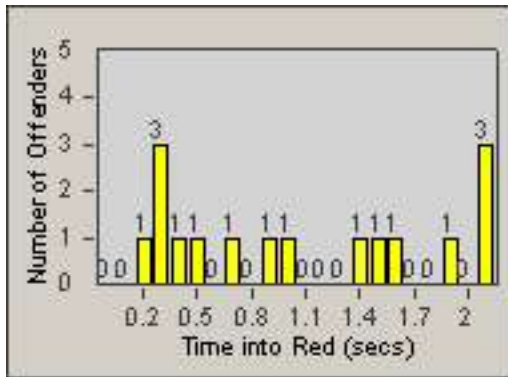

Redflex Redlight Offender Statistics

CONTRACT: Vista
 DATE FROM: 01-Jul-2013

LOCATION: VST-EMVW-01 Intersection of Emerald Drive and Vista Way
 DATE TO: 31-Jul-2013

LANE 1

LANE 2

LANE 3

Redflex Redlight Offender Statistics