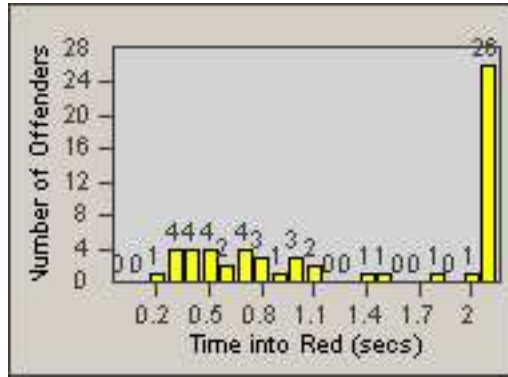

Redflex Redlight Offender Statistics

CONTRACT: Vista   LOCATION: VST-SACC-01 Santa Fe
DATE FROM: 01-Jul-2013   DATE TO: 31-Jul-2013

LANE 4

LANE TOTAL