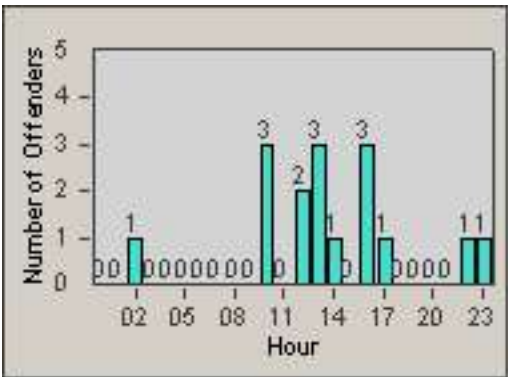

Redflex Redlight Offender Statistics

CONTRACT: Vista
 DATE FROM: 01-Jul-2013

LOCATION: VST-EMVW-01 Intersection of Emerald Drive and Vista Way
 DATE TO: 31-Jul-2013

LANE 1

LANE 2

LANE 3

Redflex Redlight Offender Statistics