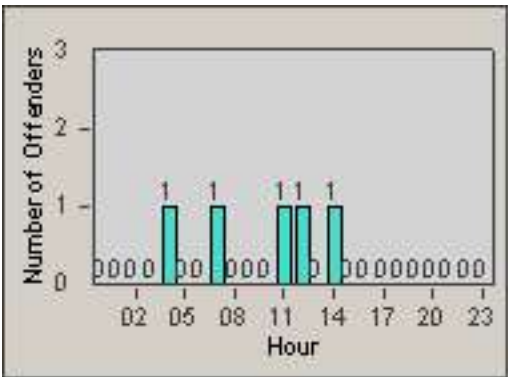

LANE 1

LANE 2

LANE 3

Redflex Redlight Offender Statistics

CONTRACT: Vista
 DATE FROM: 01-Jul-2013

LOCATION: VST-HAME-01 Intersection of Hacienda and Melrose
 DATE TO: 31-Jul-2013

LANE 4

LANE TOTAL

Redflex Redlight Offender Statistics

CONTRACT: Vista

LOCATION: VST-HAME-01 Intersection of Hacienda and Melrose

DATE FROM: 01-Jul-2013

DATE TO: 31-Jul-2013

Redflex Redlight Offender Statistics

CONTRACT: Vista
 DATE FROM: 01-Jul-2013