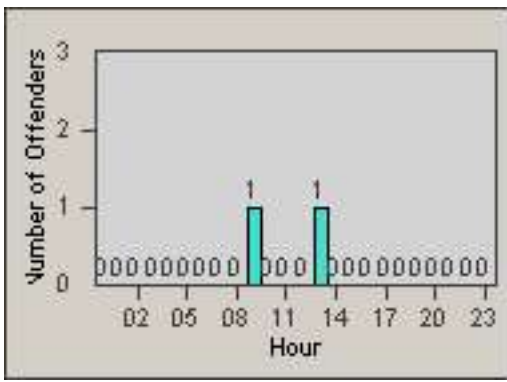

Redflex Redlight Offender Statistics

CONTRACT: Vista

LOCATION: VST-VWEM-01 Intersection of Vista Way and Emerald Drive

DATE FROM: 01-Jul-2013

DATE TO: 31-Jul-2013

LANE 1

LANE 2

LANE 3