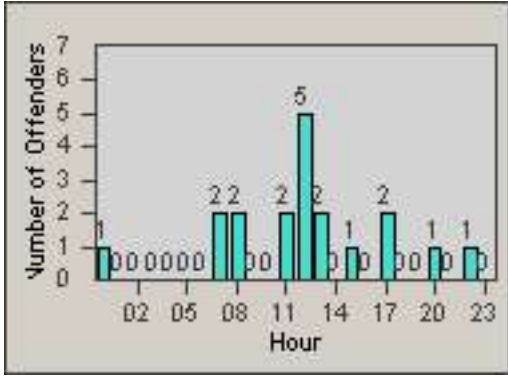

LOCATION: VST-EMVW-01 Intersection of Emerald Drive and Vista Way

DATE FROM: 01-Jul-2013

DATE TO: 31-Jul-2013

Redflex Redlight Offender Statistics

CONTRACT: Vista
 DATE FROM: 01-Jul-2013

LOCATION: VST-HAME-01 Intersection of Hacienda and Melrose
 DATE TO: 31-Jul-2013

LANE 1

LANE 2

LANE 3

Redflex Redlight Offender Statistics

CONTRACT: Vista
 DATE FROM: 01-Jul-2013

LOCATION: VST-HAME-01 Intersection of Hacienda and Melrose
 DATE TO: 31-Jul-2013

LANE 4

LANE TOTAL