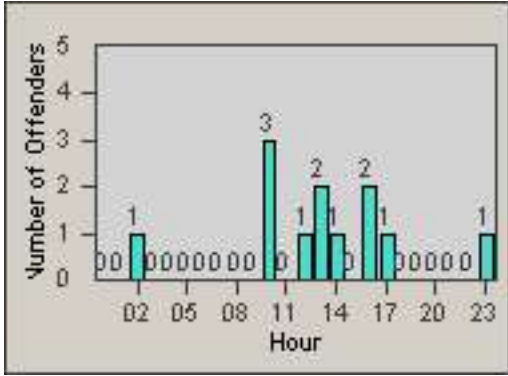

Redflex Redlight Offender Statistics

CONTRACT: Vista
 DATE FROM: 01-Jul-2013

LOCATION: VST-CCSA-01 Civic Center Dr
 DATE TO: 31-Jul-2013

LANE 1

LANE 2

LANE 3

Redflex Redlight Offender Statistics

CONTRACT: Vista