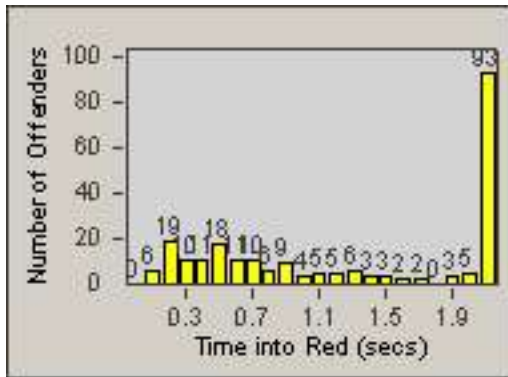

DATE TO: 31-Jul-2013

Redflex Redlight Offender Statistics

CONTRACT: Vista LOCATION: VST-SYSH-01 Sycamore
 DATE FROM: 01-Jul-2013 DATE TO: 31-Jul-2013

LANE 1

LANE 2

LANE 3

Redflex Redlight Offender Statistics

CONTRACT: Vista LOCATION: VST-SYSH-01 Sycamore
 DATE FROM: 01-Jul-2013 DATE TO: 31-Jul-2013

LANE 4

LANE TOTAL

Redflex Redlight Offender Statistics

CONTRACT: Vista LOCATION: VST-SYSH-01 Sycamore
 DATE FROM: 01-Jul-2013 DATE TO: 31-Jul-2013