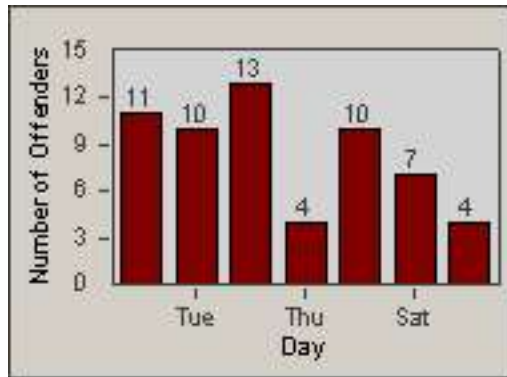

LANE 4

LANE TOTAL

Redflex Redlight Offender Statistics

CONTRACT: Vista

LOCATION: VST-MEHA-01 Intersection of Melrose and Hacienda

DATE FROM: 01-Jul-2013

DATE TO: 31-Jul-2013

Redflex Redlight Offender Statistics