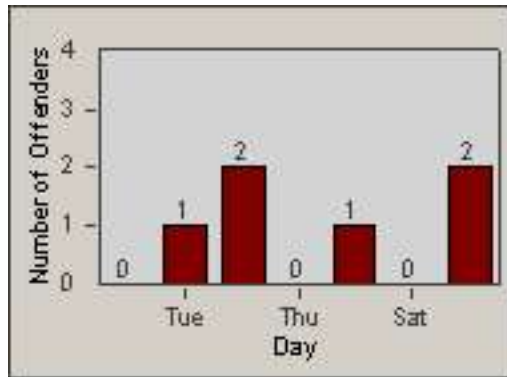

LOCATION: VST-MEHA-01 Intersection of Melrose and Hacienda
 DATE TO: 31-Jul-2013

LANE 1

LANE 2

LANE 3

Redflex Redlight Offender Statistics

CONTRACT: Vista
 DATE FROM: 01-Jul-2013

LOCATION: VST-MEHA-01 Intersection of Melrose and Hacienda
 DATE TO: 31-Jul-2013