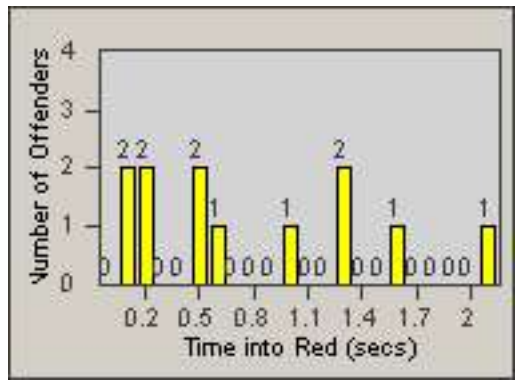

Redflex Redlight Offender Statistics

CONTRACT: Vista
DATE FROM: 01-Jul-2013

LOCATION: VST-HAME-01 Intersection of Hacienda and Melrose
DATE TO: 31-Jul-2013

LANE 1

LANE 2