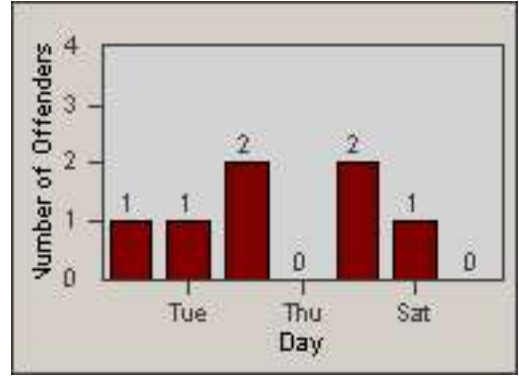

Redflex Redlight Offender Statistics

CONTRACT: Vista
DATE FROM: 01-Jul-2013

LOCATION: VST-SAVI-01 Intersection of Santa Fe and Vista Village
DATE TO: 31-Jul-2013

LANE 1

LANE 2

LANE 3