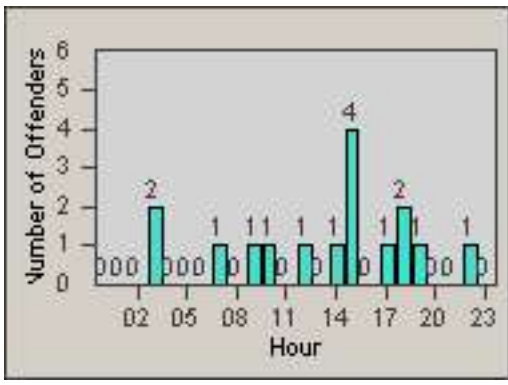

Redflex Redlight Offender Statistics

CONTRACT: Vista
DATE FROM: 01-Jul-2013

LOCATION: VST-SACC-01 Santa Fe
DATE TO: 31-Jul-2013

LANE 1

LANE 2