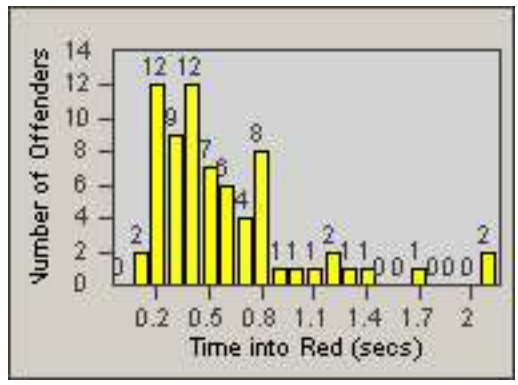

Redflex Redlight Offender Statistics

CONTRACT: Vista
DATE FROM: 01-Jul-2013

LOCATION: VST-EMVW-01 Intersection of Emerald Drive and Vista Way
DATE TO: 31-Jul-2013

LANE 1

LANE 2