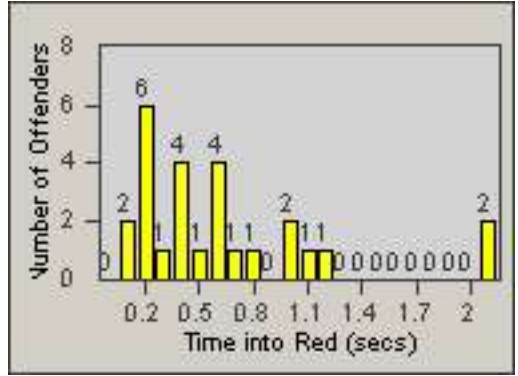

DATE TO: 31-Jul-2013

Redflex Redlight Offender Statistics

CONTRACT: Vista LOCATION: VST-SYSH-01 Sycamore
 DATE FROM: 01-Jul-2013 DATE TO: 31-Jul-2013

LANE 1

LANE 2

LANE 3

Redflex Redlight Offender Statistics

CONTRACT: Vista LOCATION: VST-SYSH-01 Sycamore
 DATE FROM: 01-Jul-2013 DATE TO: 31-Jul-2013

LANE 4

LANE TOTAL

Redflex Redlight Offender Statistics

CONTRACT: Vista LOCATION: VST-SYSH-01 Sycamore
 DATE FROM: 01-Jul-2013 DATE TO: 31-Jul-2013