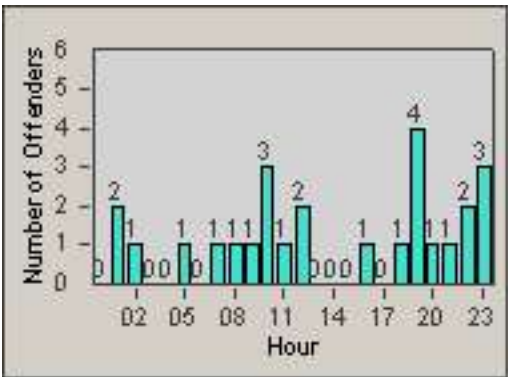

CONTRACT: Vista LOCATION: VST-SYSH-01 Sycamore
 DATE FROM: 01-Jul-2013 DATE TO: 31-Jul-2013

LANE 4

LANE TOTAL

Redflex Redlight Offender Statistics

CONTRACT: Vista LOCATION: VST-SYSH-01 Sycamore
 DATE FROM: 01-Jul-2013 DATE TO: 31-Jul-2013

Redflex Redlight Offender Statistics

CONTRACT: Vista
 DATE FROM: 01-Jul-2013

LOCATION: VST-VISA-01 Intersection of Vista Village and Santa Fe
 DATE TO: 31-Jul-2013

LANE 1

LANE 2

LANE 3

Redflex Redlight Offender Statistics

CONTRACT: Vista
 DATE FROM: 01-Jul-2013

LOCATION: VST-VISA-01 Intersection of Vista Village and Santa Fe
 DATE TO: 31-Jul-2013

LANE 4

LANE TOTAL

Redflex Redlight Offender Statistics

CONTRACT: Vista

LOCATION: VST-VISA-01 Intersection of Vista Village and Santa Fe