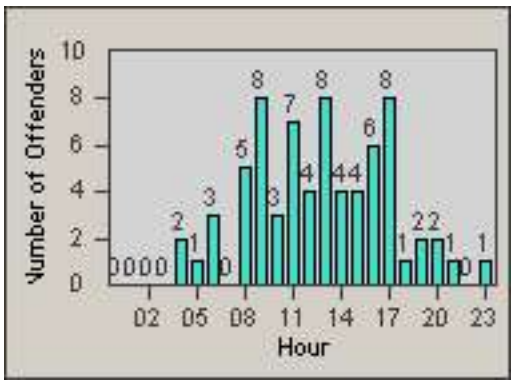

Redflex Redlight Offender Statistics

CONTRACT: Vista
 DATE FROM: 01-Jul-2013

LOCATION: VST-EMVW-01 Intersection of Emerald Drive and Vista Way
 DATE TO: 31-Jul-2013

LANE 1

LANE 2

LANE 3

Redflex Redlight Offender Statistics