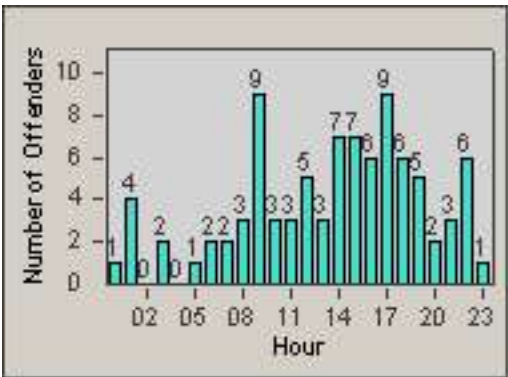

LANE 4

LANE TOTAL

Redflex Redlight Offender Statistics

CONTRACT: Vista LOCATION: VST-SACC-01 Santa Fe
 DATE FROM: 01-Jul-2013 DATE TO: 31-Jul-2013

Redflex Redlight Offender Statistics

CONTRACT: Vista
 DATE FROM: 01-Jul-2013