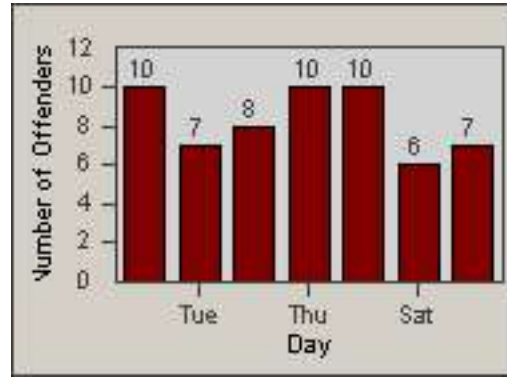

Redflex Redlight Offender Statistics

CONTRACT: Vista   LOCATION: VST-SACC-01 Santa Fe
DATE FROM: 01-Jul-2013   DATE TO: 31-Jul-2013

LANE 4

LANE TOTAL