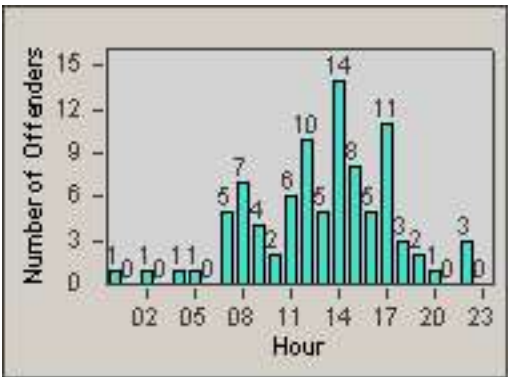

Redflex Redlight Offender Statistics

CONTRACT: Vista

LOCATION: VST-HAME-01 Intersection of Hacienda and Melrose

DATE FROM: 01-Jul-2013

DATE TO: 31-Jul-2013

Redflex Redlight Offender Statistics

CONTRACT: Vista
 DATE FROM: 01-Jul-2013

LOCATION: VST-MEHA-01 Intersection of Melrose and Hacienda
 DATE TO: 31-Jul-2013

LANE 1

LANE 2

LANE 3

Redflex Redlight Offender Statistics

CONTRACT: Vista
 DATE FROM: 01-Jul-2013

LOCATION: VST-MEHA-01 Intersection of Melrose and Hacienda
 DATE TO: 31-Jul-2013