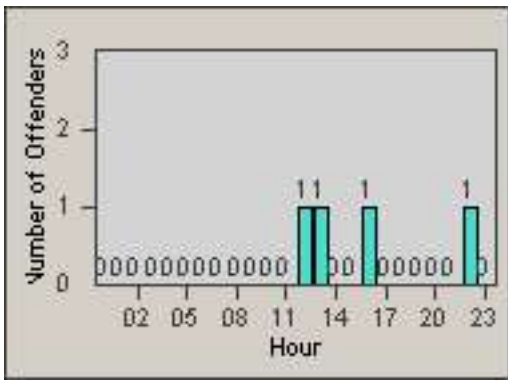

Redflex Redlight Offender Statistics

CONTRACT: Vista
 DATE FROM: 01-Jul-2013

LOCATION: VST-CCSA-01 Civic Center Dr
 DATE TO: 31-Jul-2013

LANE 1

LANE 2

LANE 3

Redflex Redlight Offender Statistics

CONTRACT: Vista