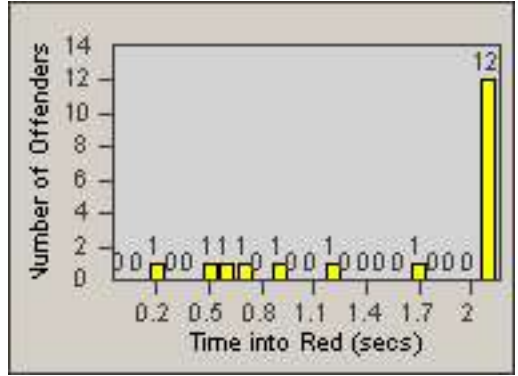

Redflex Redlight Offender Statistics

CONTRACT: Vista
DATE FROM: 01-Jul-2013

LOCATION: VST-HAME-01 Intersection of Hacienda and Melrose
DATE TO: 31-Jul-2013

LANE 1

LANE 2

LANE 3