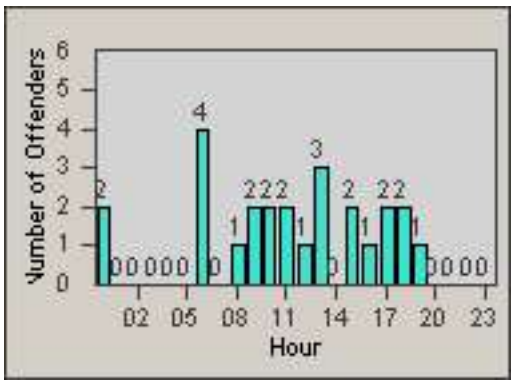

Redflex Redlight Offender Statistics

CONTRACT: Vista

LOCATION: VST-HAME-01 Intersection of Hacienda and Melrose

DATE FROM: 01-Jul-2013

DATE TO: 31-Jul-2013

Redflex Redlight Offender Statistics

CONTRACT: Vista
 DATE FROM: 01-Jul-2013

LOCATION: VST-MEHA-01 Intersection of Melrose and Hacienda
 DATE TO: 31-Jul-2013

LANE 1

LANE 2

LANE 3

Redflex Redlight Offender Statistics

CONTRACT: Vista
 DATE FROM: 01-Jul-2013

LOCATION: VST-MEHA-01 Intersection of Melrose and Hacienda
 DATE TO: 31-Jul-2013