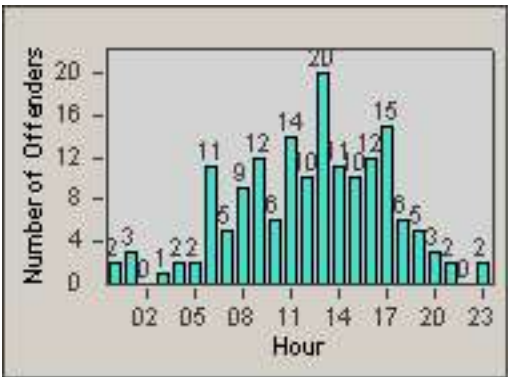

Redflex Redlight Offender Statistics

CONTRACT: Vista

LOCATION: VST-EMVW-01 Intersection of Emerald Drive and Vista Way

DATE FROM: 01-Jul-2013

DATE TO: 31-Jul-2013