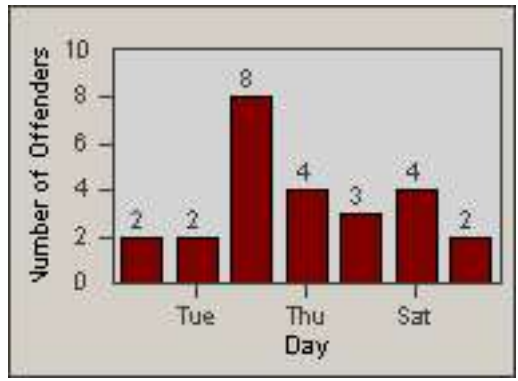

Redflex Redlight Offender Statistics

CONTRACT: Vista

LOCATION: VST-VWEM-01 Intersection of Vista Way and Emerald Drive

DATE FROM: 01-Jul-2013

DATE TO: 31-Jul-2013

LANE 4