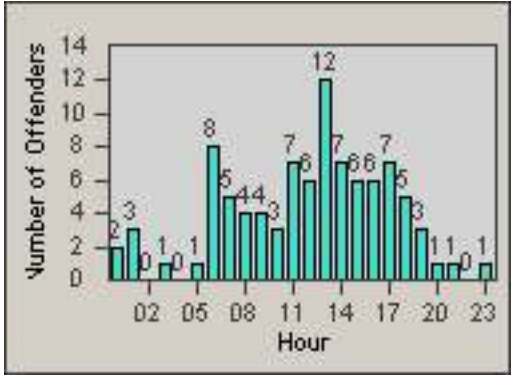

Redflex Redlight Offender Statistics

CONTRACT: Vista
 DATE FROM: 01-Jul-2013

LOCATION: VST-EMVW-01 Intersection of Emerald Drive and Vista Way
 DATE TO: 31-Jul-2013

LANE 1

LANE 2

LANE 3

Redflex Redlight Offender Statistics