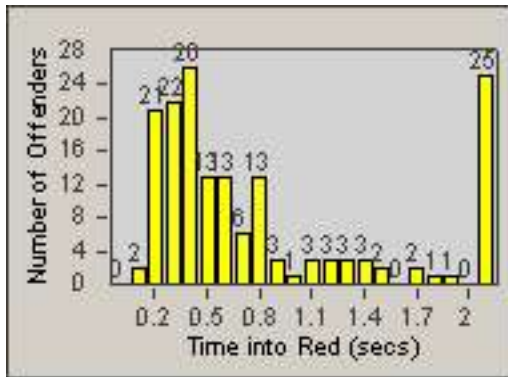

CONTRACT: Vista

LOCATION: VST-EMVW-01 Intersection of Emerald Drive and Vista Way

DATE FROM: 01-Jul-2013

DATE TO: 31-Jul-2013

LANE 4

LANE TOTAL

Redflex Redlight Offender Statistics

CONTRACT: Vista

LOCATION: VST-EMVW-01 Intersection of Emerald Drive and Vista Way

DATE FROM: 01-Jul-2013

DATE TO: 31-Jul-2013

Redflex Redlight Offender Statistics

CONTRACT: Vista
 DATE FROM: 01-Jul-2013

LOCATION: VST-HAME-01 Intersection of Hacienda and Melrose
 DATE TO: 31-Jul-2013