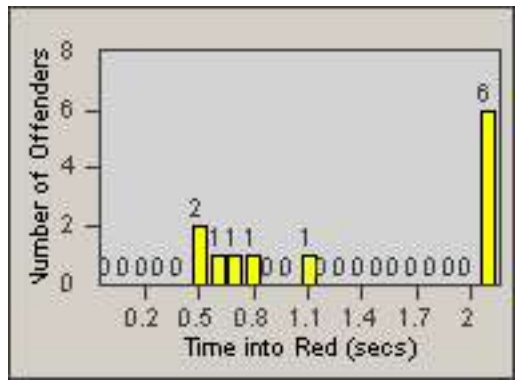

Redflex Redlight Offender Statistics

CONTRACT: Vista
DATE FROM: 01-Jul-2013

LOCATION: VST-VISA-01 Intersection of Vista Village and Santa Fe
DATE TO: 31-Jul-2013

LANE 1

LANE 2