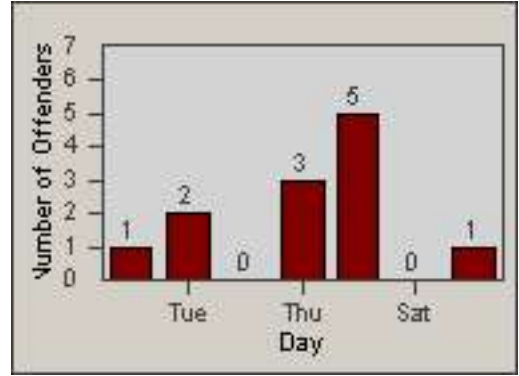

Redflex Redlight Offender Statistics

CONTRACT: Vista
 DATE FROM: 01-Jul-2013

LOCATION: VST-CCSA-01 Civic Center Dr
 DATE TO: 31-Jul-2013

LANE 1

LANE 2

LANE 3

Redflex Redlight Offender Statistics

CONTRACT: Vista