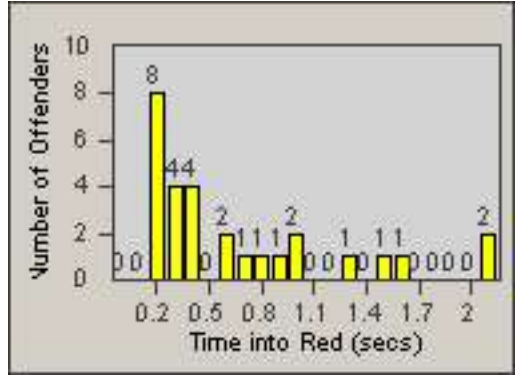

Redflex Redlight Offender Statistics

CONTRACT: Vista

LOCATION: VST-HAME-01 Intersection of Hacienda and Melrose

DATE FROM: 01-Jul-2013

DATE TO: 31-Jul-2013

Redflex Redlight Offender Statistics

CONTRACT: Vista
 DATE FROM: 01-Jul-2013

LOCATION: VST-MEHA-01 Intersection of Melrose and Hacienda
 DATE TO: 31-Jul-2013

LANE 1

LANE 2

LANE 3

Redflex Redlight Offender Statistics

CONTRACT: Vista
 DATE FROM: 01-Jul-2013

LOCATION: VST-MEHA-01 Intersection of Melrose and Hacienda
 DATE TO: 31-Jul-2013