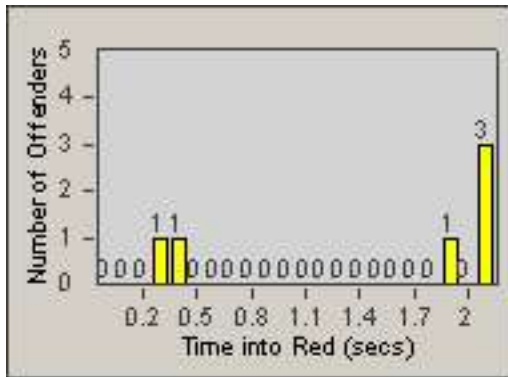

LOCATION: VST-MEHA-01 Intersection of Melrose and Hacienda
 DATE TO: 31-Jul-2013

LANE 1

LANE 2

LANE 3

Redflex Redlight Offender Statistics

CONTRACT: Vista
 DATE FROM: 01-Jul-2013

LOCATION: VST-MEHA-01 Intersection of Melrose and Hacienda
 DATE TO: 31-Jul-2013