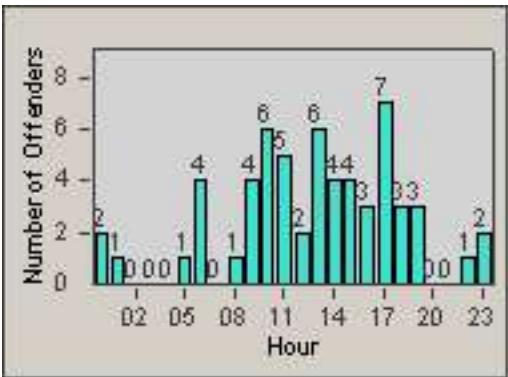

LANE 4

LANE TOTAL

Redflex Redlight Offender Statistics

CONTRACT: Vista

LOCATION: VST-MEHA-01 Intersection of Melrose and Hacienda

DATE FROM: 01-Jul-2013

DATE TO: 31-Jul-2013

Redflex Redlight Offender Statistics