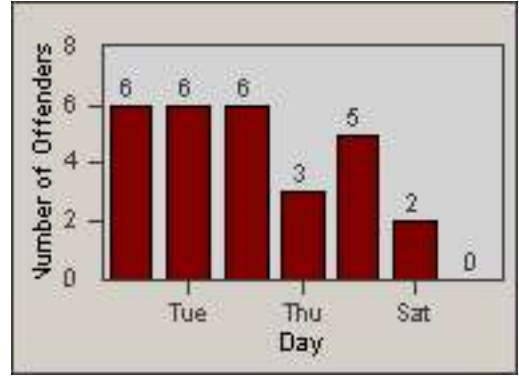

Redflex Redlight Offender Statistics

CONTRACT: Vista
DATE FROM: 01-Jul-2013

LOCATION: VST-MEHA-01 Intersection of Melrose and Hacienda
DATE TO: 31-Jul-2013

LANE 1

LANE 2

LANE 3