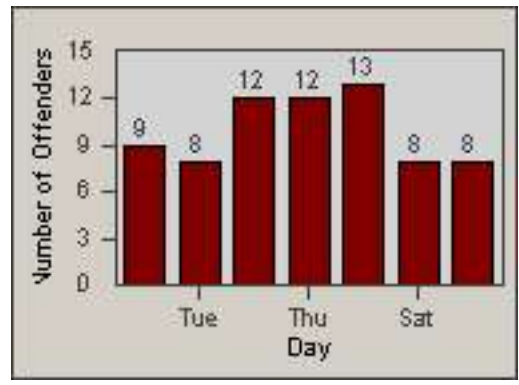

Redflex Redlight Offender Statistics

CONTRACT: Vista
DATE FROM: 01-Jul-2013

LOCATION: VST-EMVW-01 Intersection of Emerald Drive and Vista Way
DATE TO: 31-Jul-2013

LANE 1

LANE 2