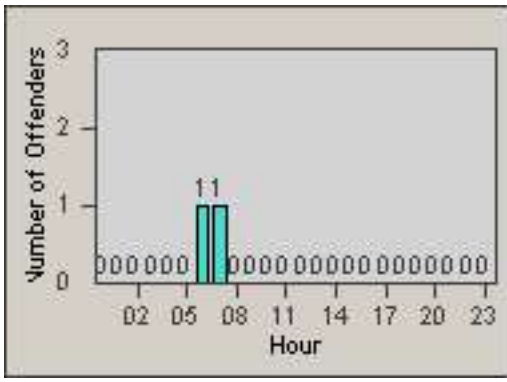

Redflex Redlight Offender Statistics

CONTRACT: Vista

LOCATION: VST-VWEM-01 Intersection of Vista Way and Emerald Drive

DATE FROM: 01-Jul-2013

DATE TO: 31-Jul-2013

LANE 1