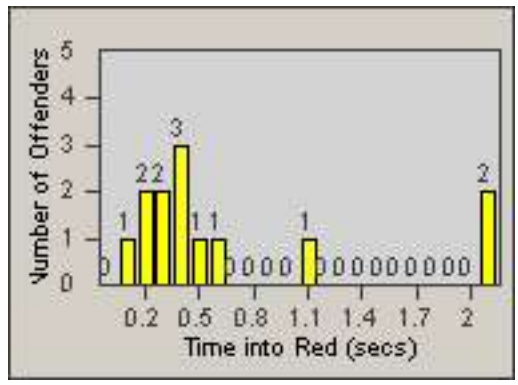

DATE TO: 31-Jul-2013

Redflex Redlight Offender Statistics

CONTRACT: Vista LOCATION: VST-SYSH-01 Sycamore
 DATE FROM: 01-Jul-2013 DATE TO: 31-Jul-2013

LANE 1

LANE 2

LANE 3

Redflex Redlight Offender Statistics

CONTRACT: Vista LOCATION: VST-SYSH-01 Sycamore
 DATE FROM: 01-Jul-2013 DATE TO: 31-Jul-2013

LANE 4

LANE TOTAL

Redflex Redlight Offender Statistics

CONTRACT: Vista LOCATION: VST-SYSH-01 Sycamore
 DATE FROM: 01-Jul-2013 DATE TO: 31-Jul-2013