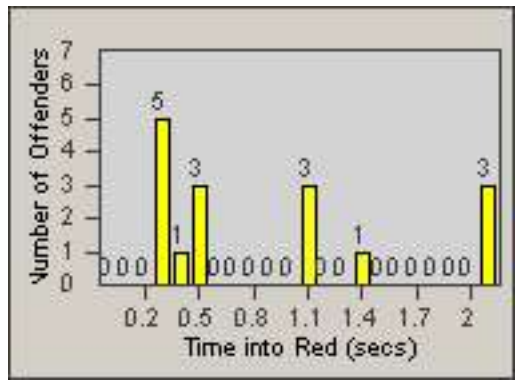

Redflex Redlight Offender Statistics

CONTRACT: Vista
DATE FROM: 01-Jul-2013

LOCATION: VST-SACC-01 Santa Fe
DATE TO: 31-Jul-2013

LANE 1

LANE 2