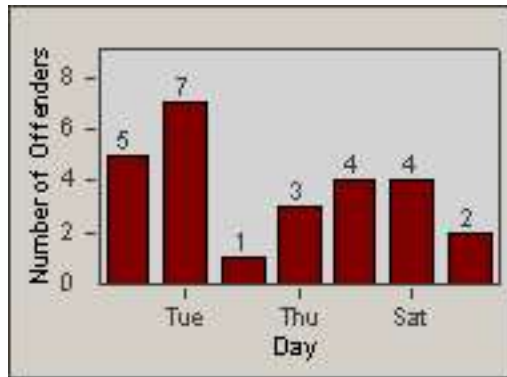

Redflex Redlight Offender Statistics

CONTRACT: Vista
DATE FROM: 01-Jul-2013

LOCATION: VST-VISA-01 Intersection of Vista Village and Santa Fe
DATE TO: 31-Jul-2013

LANE 4