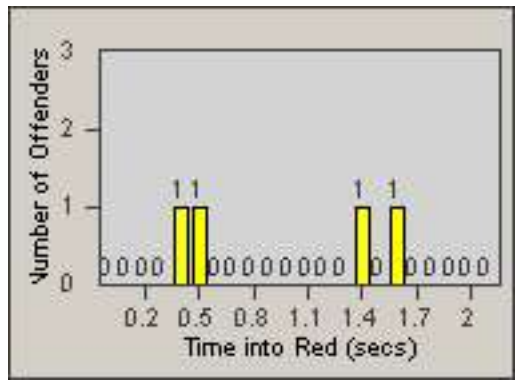

Redflex Redlight Offender Statistics

CONTRACT: Vista
 DATE FROM: 01-Jul-2013

LOCATION: VST-CCSA-01 Civic Center Dr
 DATE TO: 31-Jul-2013

LANE 1

LANE 2

LANE 3

Redflex Redlight Offender Statistics

CONTRACT: Vista