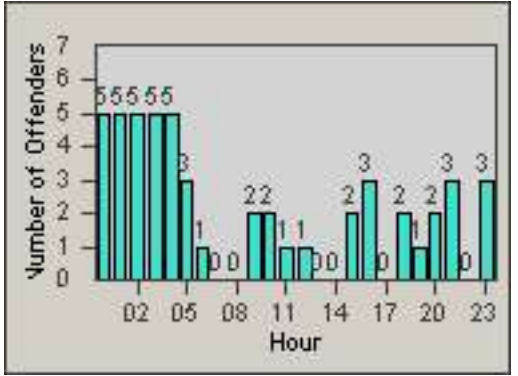

CONTRACT: Vista LOCATION: VST-SYSH-01 Sycamore
 DATE FROM: 01-Jul-2013 DATE TO: 31-Jul-2013

LANE 4

LANE TOTAL

Redflex Redlight Offender Statistics

CONTRACT: Vista LOCATION: VST-SYSH-01 Sycamore
 DATE FROM: 01-Jul-2013 DATE TO: 31-Jul-2013

Redflex Redlight Offender Statistics

CONTRACT: Vista
 DATE FROM: 01-Jul-2013

LOCATION: VST-VISA-01 Intersection of Vista Village and Santa Fe
 DATE TO: 31-Jul-2013

LANE 1

LANE 2

LANE 3

Redflex Redlight Offender Statistics