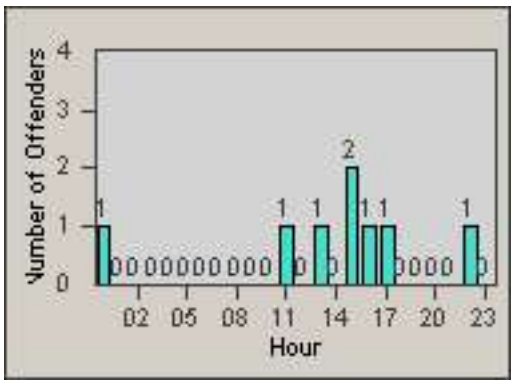

Redflex Redlight Offender Statistics

CONTRACT: Vista
DATE FROM: 01-Jul-2013

LOCATION: VST-SAVI-01 Intersection of Santa Fe and Vista Village
DATE TO: 31-Jul-2013

LANE 1

LANE 2