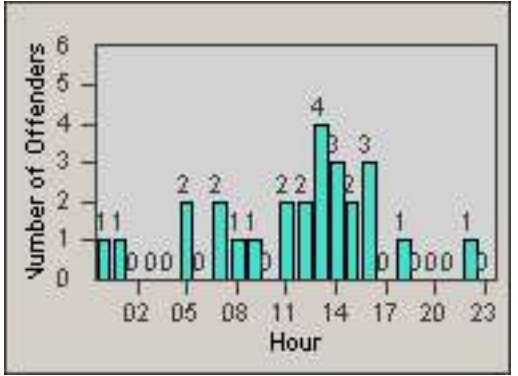

DATE TO: 31-Jul-2013

Redflex Redlight Offender Statistics

CONTRACT: Vista LOCATION: VST-SYSH-01 Sycamore
 DATE FROM: 01-Jul-2013 DATE TO: 31-Jul-2013

LANE 1

LANE 2

LANE 3

Redflex Redlight Offender Statistics

CONTRACT: Vista LOCATION: VST-SYSH-01 Sycamore
 DATE FROM: 01-Jul-2013 DATE TO: 31-Jul-2013

LANE 4

LANE TOTAL

Redflex Redlight Offender Statistics

CONTRACT: Vista LOCATION: VST-SYSH-01 Sycamore
 DATE FROM: 01-Jul-2013 DATE TO: 31-Jul-2013