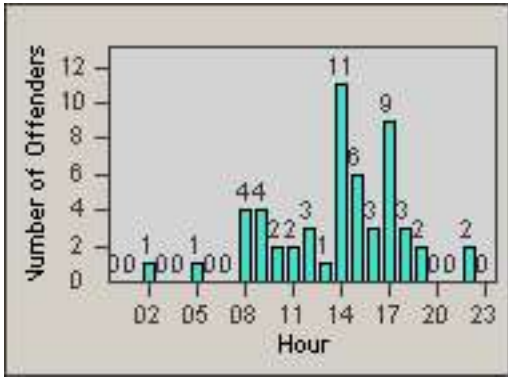

LANE 1

LANE 2

LANE 3

Redflex Redlight Offender Statistics

CONTRACT: Vista
 DATE FROM: 01-Jul-2013

LOCATION: VST-HAME-01 Intersection of Hacienda and Melrose
 DATE TO: 31-Jul-2013

LANE 4

LANE TOTAL

Redflex Redlight Offender Statistics

CONTRACT: Vista

LOCATION: VST-HAME-01 Intersection of Hacienda and Melrose

DATE FROM: 01-Jul-2013

DATE TO: 31-Jul-2013

Redflex Redlight Offender Statistics

CONTRACT: Vista
 DATE FROM: 01-Jul-2013