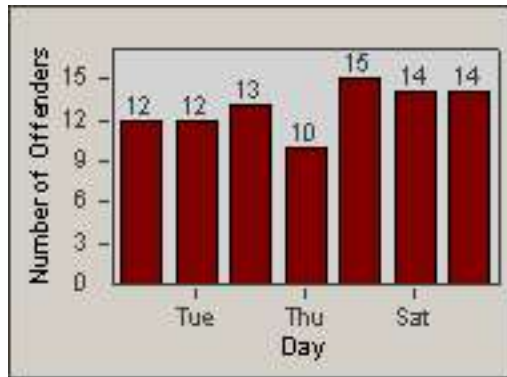

Redflex Redlight Offender Statistics

CONTRACT: Vista

LOCATION: VST-HAME-01 Intersection of Hacienda and Melrose

DATE FROM: 01-Jul-2013

DATE TO: 31-Jul-2013

Redflex Redlight Offender Statistics

CONTRACT: Vista
 DATE FROM: 01-Jul-2013