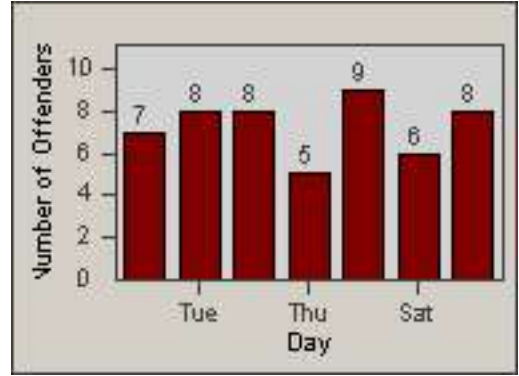

Redflex Redlight Offender Statistics

CONTRACT: Vista
 DATE FROM: 01-Jul-2013

LOCATION: VST-VISA-01 Intersection of Vista Village and Santa Fe
 DATE TO: 31-Jul-2013

LANE 1

LANE 2

LANE 3

Redflex Redlight Offender Statistics