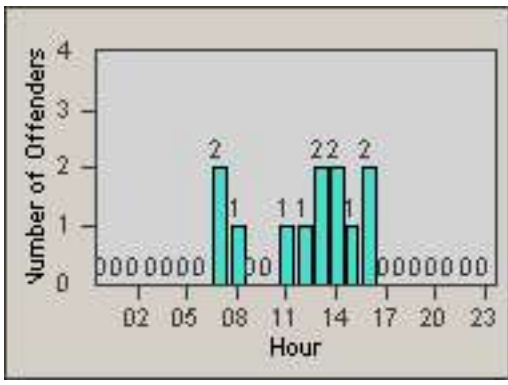

LOCATION: VST-EMVW-01 Intersection of Emerald Drive and Vista Way

DATE FROM: 01-Jul-2013

DATE TO: 31-Jul-2013

Redflex Redlight Offender Statistics

CONTRACT: Vista
 DATE FROM: 01-Jul-2013

LOCATION: VST-HAME-01 Intersection of Hacienda and Melrose
 DATE TO: 31-Jul-2013

LANE 1

LANE 2

LANE 3

Redflex Redlight Offender Statistics

CONTRACT: Vista
 DATE FROM: 01-Jul-2013

LOCATION: VST-HAME-01 Intersection of Hacienda and Melrose
 DATE TO: 31-Jul-2013

LANE 4

LANE TOTAL