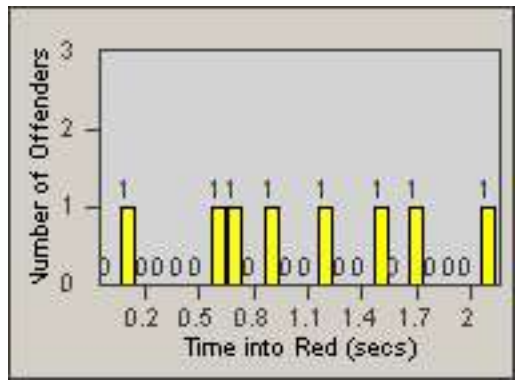

Redflex Redlight Offender Statistics

CONTRACT: Vista
DATE FROM: 01-Jul-2013

LOCATION: VST-SAVI-01 Intersection of Santa Fe and Vista Village
DATE TO: 31-Jul-2013

LANE 1

LANE 2