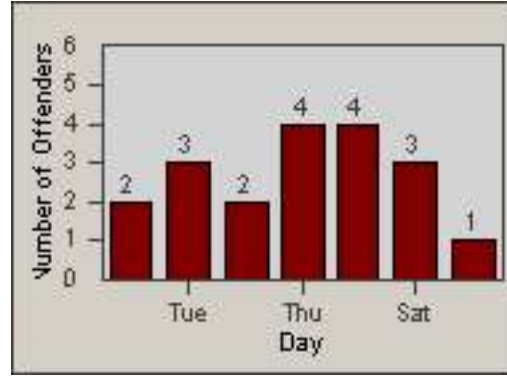

Redflex Redlight Offender Statistics

CONTRACT: Vista
DATE FROM: 01-Jul-2013

LOCATION: VST-HAME-01 Intersection of Hacienda and Melrose
DATE TO: 31-Jul-2013

LANE 1

LANE 2

LANE 3