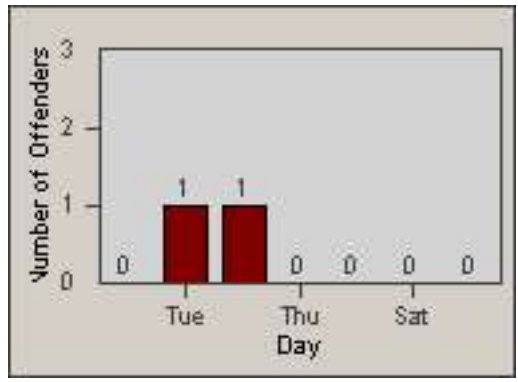

Redflex Redlight Offender Statistics

CONTRACT: Vista

LOCATION: VST-VWEM-01 Intersection of Vista Way and Emerald Drive

DATE FROM: 01-Jul-2013

DATE TO: 31-Jul-2013

LANE 1