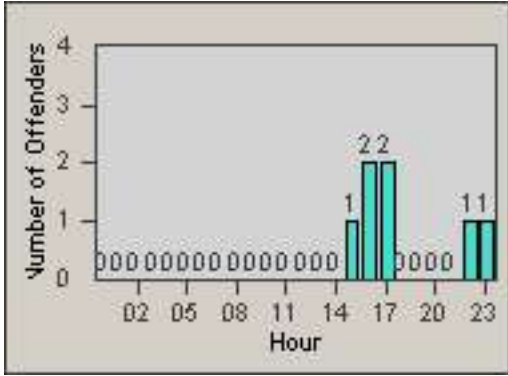

Redflex Redlight Offender Statistics

CONTRACT: Vista
DATE FROM: 01-Jul-2013

LOCATION: VST-SACC-01 Santa Fe
DATE TO: 31-Jul-2013

LANE 1

LANE 2

LANE 3