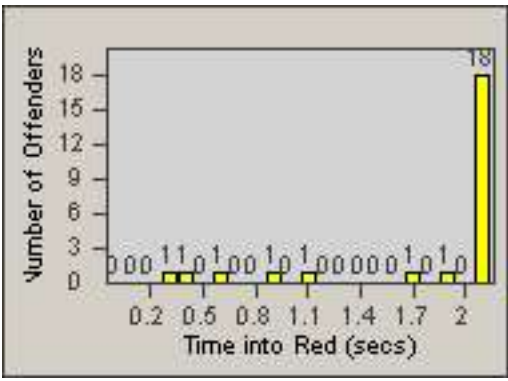

Redflex Redlight Offender Statistics

CONTRACT: Vista

LOCATION: VST-VWEM-01 Intersection of Vista Way and Emerald Drive

DATE FROM: 01-Jul-2013

DATE TO: 31-Jul-2013

LANE 4