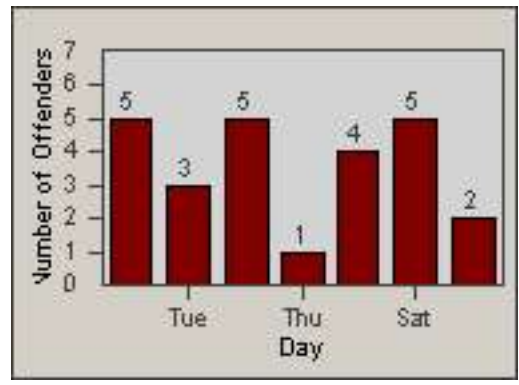

Redflex Redlight Offender Statistics

CONTRACT: Vista
DATE FROM: 01-Jul-2013

LOCATION: VST-MEHA-01 Intersection of Melrose and Hacienda
DATE TO: 31-Jul-2013

LANE 1

LANE 2