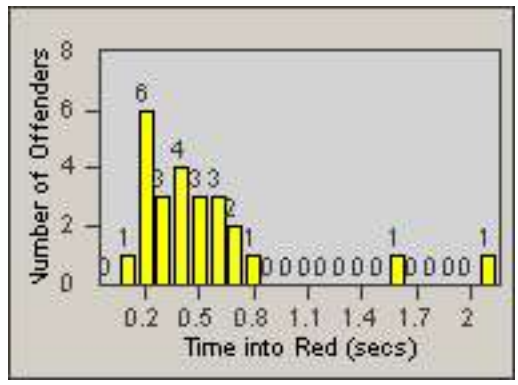

Redflex Redlight Offender Statistics

CONTRACT: Vista
DATE FROM: 01-Jul-2013

LOCATION: VST-MEHA-01 Intersection of Melrose and Hacienda
DATE TO: 31-Jul-2013

LANE 1

LANE 2