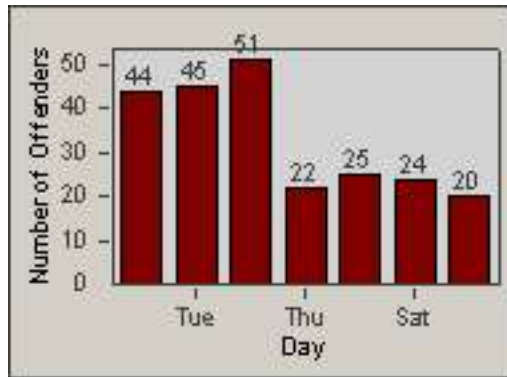

DATE TO: 31-Jul-2013

Redflex Redlight Offender Statistics

CONTRACT: Vista LOCATION: VST-SYSH-01 Sycamore
 DATE FROM: 01-Jul-2013 DATE TO: 31-Jul-2013

LANE 1

LANE 2

LANE 3

Redflex Redlight Offender Statistics

CONTRACT: Vista LOCATION: VST-SYSH-01 Sycamore
 DATE FROM: 01-Jul-2013 DATE TO: 31-Jul-2013

LANE 4

LANE TOTAL

Redflex Redlight Offender Statistics

CONTRACT: Vista LOCATION: VST-SYSH-01 Sycamore
 DATE FROM: 01-Jul-2013 DATE TO: 31-Jul-2013