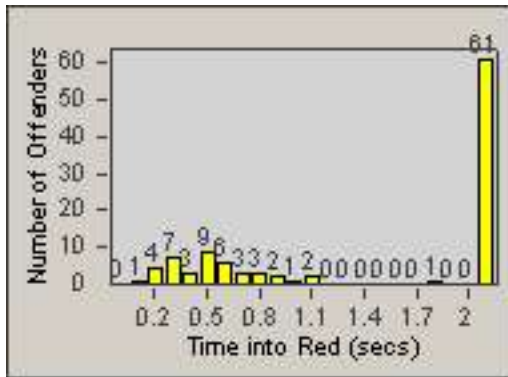

CONTRACT: Vista
 DATE FROM: 01-Jul-2013

LOCATION: VST-VISA-01 Intersection of Vista Village and Santa Fe
 DATE TO: 31-Jul-2013

LANE 4

LANE TOTAL

Redflex Redlight Offender Statistics

CONTRACT: Vista

LOCATION: VST-VISA-01 Intersection of Vista Village and Santa Fe

DATE FROM: 01-Jul-2013

DATE TO: 31-Jul-2013

Redflex Redlight Offender Statistics

CONTRACT: Vista

LOCATION: VST-VWEM-01 Intersection of Vista Way and Emerald Drive

DATE FROM: 01-Jul-2013

DATE TO: 31-Jul-2013