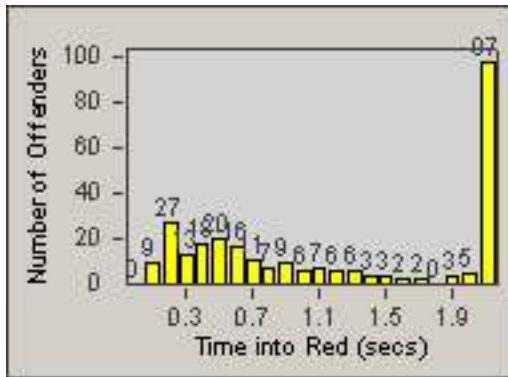

DATE TO: 31-Jul-2013

Redflex Redlight Offender Statistics

CONTRACT: Vista LOCATION: VST-SYSH-01 Sycamore
 DATE FROM: 01-Jul-2013 DATE TO: 31-Jul-2013

LANE 1

LANE 2

LANE 3

Redflex Redlight Offender Statistics

CONTRACT: Vista LOCATION: VST-SYSH-01 Sycamore
 DATE FROM: 01-Jul-2013 DATE TO: 31-Jul-2013

LANE 4

LANE TOTAL

Redflex Redlight Offender Statistics

CONTRACT: Vista LOCATION: VST-SYSH-01 Sycamore
 DATE FROM: 01-Jul-2013 DATE TO: 31-Jul-2013

Redflex Redlight Offender Statistics

CONTRACT: Vista
 DATE FROM: 01-Jul-2013

LOCATION: VST-VISA-01 Intersection of Vista Village and Santa Fe
 DATE TO: 31-Jul-2013

LANE 1

LANE 2

LANE 3

Redflex Redlight Offender Statistics