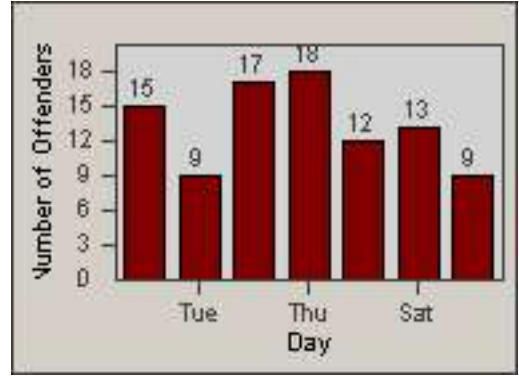

Redflex Redlight Offender Statistics

CONTRACT: Vista
 DATE FROM: 01-Jul-2013

LOCATION: VST-EMVW-01 Intersection of Emerald Drive and Vista Way
 DATE TO: 31-Jul-2013

LANE 1

LANE 2

LANE 3

Redflex Redlight Offender Statistics