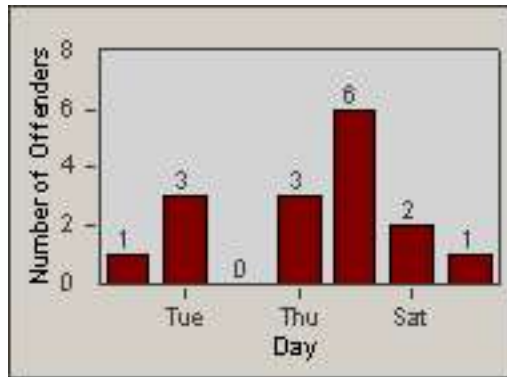

LOCATION: VST-CCSA-01 Civic Center Dr

DATE FROM: 01-Jul-2013

DATE TO: 31-Jul-2013

LANE 4

LANE TOTAL

Redflex Redlight Offender Statistics

CONTRACT: Vista
 DATE FROM: 01-Jul-2013

LOCATION: VST-CCSA-01 Civic Center Dr
 DATE TO: 31-Jul-2013