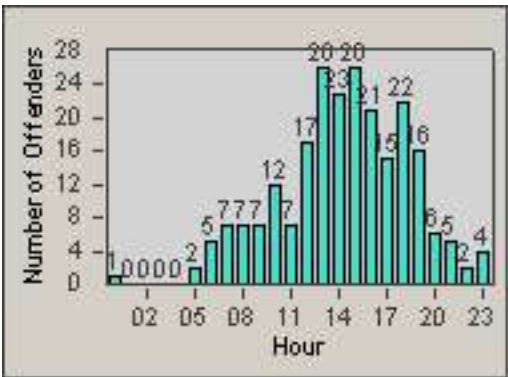

DATE TO: 31-Jul-2013

Redflex Redlight Offender Statistics

CONTRACT: Vista LOCATION: VST-SYSH-01 Sycamore
 DATE FROM: 01-Jul-2013 DATE TO: 31-Jul-2013

LANE 1

LANE 2

LANE 3

Redflex Redlight Offender Statistics

CONTRACT: Vista LOCATION: VST-SYSH-01 Sycamore
 DATE FROM: 01-Jul-2013 DATE TO: 31-Jul-2013

LANE 4

LANE TOTAL

Redflex Redlight Offender Statistics

CONTRACT: Vista LOCATION: VST-SYSH-01 Sycamore
 DATE FROM: 01-Jul-2013 DATE TO: 31-Jul-2013