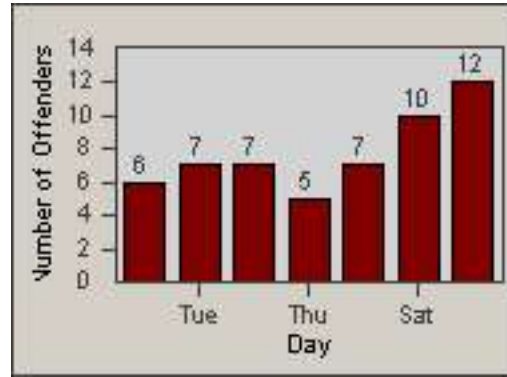

LANE 1

LANE 2

LANE 3

Redflex Redlight Offender Statistics

CONTRACT: Vista
 DATE FROM: 01-Jul-2013

LOCATION: VST-HAME-01 Intersection of Hacienda and Melrose
 DATE TO: 31-Jul-2013

LANE 4

LANE TOTAL