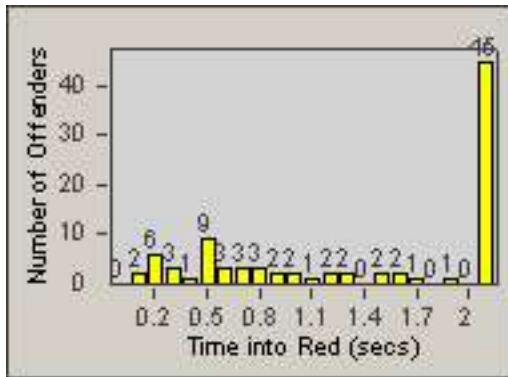

Redflex Redlight Offender Statistics

CONTRACT: Vista

LOCATION: VST-HAME-01 Intersection of Hacienda and Melrose

DATE FROM: 01-Jul-2013

DATE TO: 31-Jul-2013

Redflex Redlight Offender Statistics

CONTRACT: Vista
 DATE FROM: 01-Jul-2013

LOCATION: VST-MEHA-01 Intersection of Melrose and Hacienda
 DATE TO: 31-Jul-2013

LANE 1

LANE 2

LANE 3

Redflex Redlight Offender Statistics

CONTRACT: Vista
 DATE FROM: 01-Jul-2013

LOCATION: VST-MEHA-01 Intersection of Melrose and Hacienda
 DATE TO: 31-Jul-2013