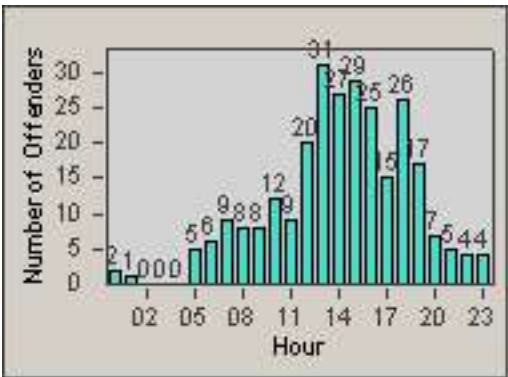

DATE TO: 31-Jul-2013

Redflex Redlight Offender Statistics

CONTRACT: Vista LOCATION: VST-SYSH-01 Sycamore
 DATE FROM: 01-Jul-2013 DATE TO: 31-Jul-2013

LANE 1

LANE 2

LANE 3

Redflex Redlight Offender Statistics

CONTRACT: Vista LOCATION: VST-SYSH-01 Sycamore
 DATE FROM: 01-Jul-2013 DATE TO: 31-Jul-2013

LANE 4

LANE TOTAL

Redflex Redlight Offender Statistics

CONTRACT: Vista LOCATION: VST-SYSH-01 Sycamore
 DATE FROM: 01-Jul-2013 DATE TO: 31-Jul-2013