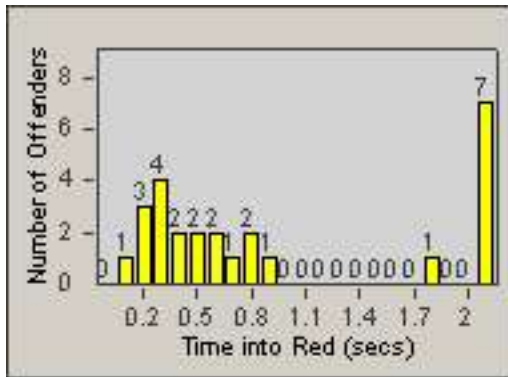

Redflex Redlight Offender Statistics

CONTRACT: Vista
DATE FROM: 01-Jul-2013

LOCATION: VST-VISA-01 Intersection of Vista Village and Santa Fe
DATE TO: 31-Jul-2013

LANE 4