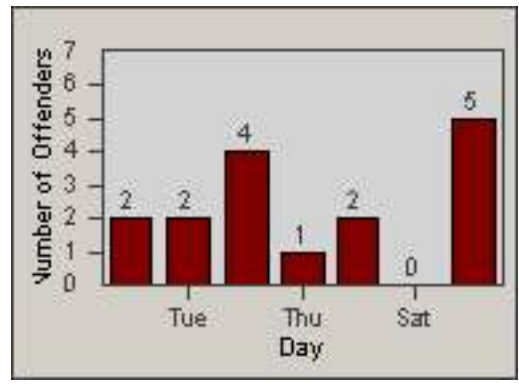

Redflex Redlight Offender Statistics

CONTRACT: Vista
DATE FROM: 01-Jul-2013

LOCATION: VST-SACC-01 Santa Fe
DATE TO: 31-Jul-2013

LANE 1

LANE 2