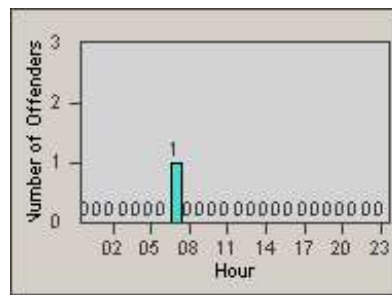

Redflex Redlight Offender Statistics

CONTRACT: Vista
DATE FROM: 1/Jul/2010

LOCATION: VST-ESSA-01 Intersection of Escondido and Santa Fe
DATE TO: 31/Jul/2010

LANE 1