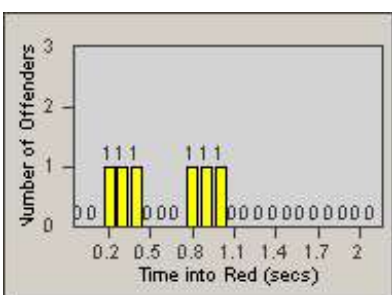

Redflex Redlight Offender Statistics

CONTRACT: Vista
DATE FROM: 1/Jul/2010

LOCATION: VST-ESSA-01 Intersection of Escondido and Santa Fe
DATE TO: 31/Jul/2010

LANE 1

LANE 2

LANE 3