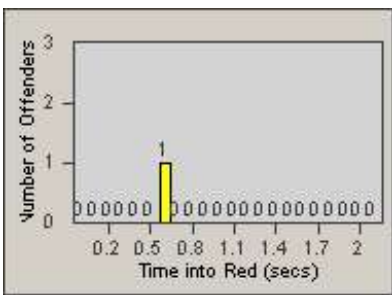

Redflex Redlight Offender Statistics

CONTRACT: Vista
DATE FROM: 1/Jul/2010

LOCATION: VST-ESSA-01 Intersection of Escondido and Santa Fe
DATE TO: 31/Jul/2010

LANE 1