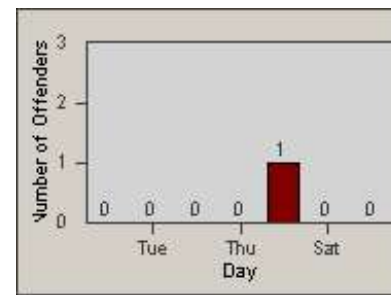

Redflex Redlight Offender Statistics

CONTRACT: Vista
DATE FROM: 1/Jul/2010

LOCATION: VST-ESSA-01 Intersection of Escondido and Santa Fe
DATE TO: 31/Jul/2010

LANE 1