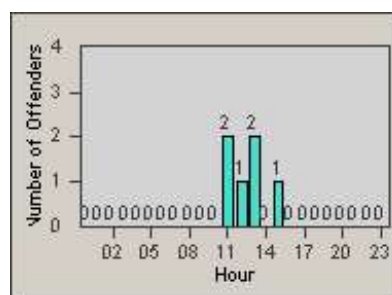

Redflex Redlight Offender Statistics

CONTRACT: Vista
DATE FROM: 1/Jul/2010

LOCATION: VST-ESSA-01 Intersection of Escondido and Santa Fe
DATE TO: 31/Jul/2010

LANE 1

LANE 2

LANE 3