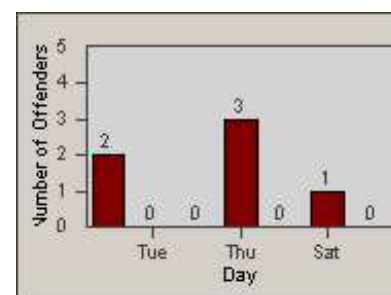

Redflex Redlight Offender Statistics

CONTRACT: Vista
DATE FROM: 1/Jul/2010

LOCATION: VST-ESSA-01 Intersection of Escondido and Santa Fe
DATE TO: 31/Jul/2010

LANE 1

LANE 2

LANE 3