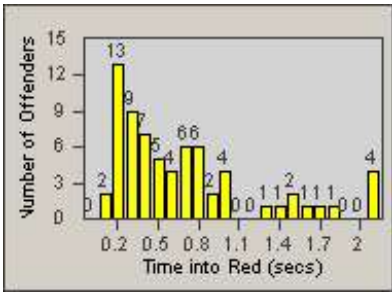

Redflex Redlight Offender Statistics

CONTRACT: Vista
 DATE FROM: 1/Jul/2006

LOCATION: VST-SAVI-01 Intersection of Santa Fe and Vista Village
 DATE TO: 31/Jul/2006

LANE 1

LANE 2

LANE 3

Redflex Redlight Offender Statistics

CONTRACT: Vista
DATE FROM: 1/Jul/2006

LOCATION: VST-SAVI-01 Intersection of Santa Fe and Vista Village
DATE TO: 31/Jul/2006

LANE 4

LANE TOTAL

Redflex Redlight Offender Statistics

CONTRACT: Vista
 DATE FROM: 1/Jul/2006