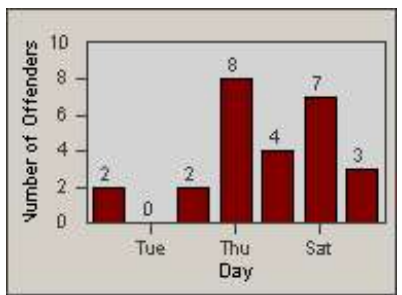

Redflex Redlight Offender Statistics

CONTRACT: Vista
 DATE FROM: 1/Jul/2006

LOCATION: VST-SAVI-01 Intersection of Santa Fe and Vista Village
 DATE TO: 31/Jul/2006

LANE 1

LANE 2

LANE 3

Redflex Redlight Offender Statistics

CONTRACT: Vista
DATE FROM: 1/Jul/2006

LOCATION: VST-SAVI-01 Intersection of Santa Fe and Vista Village
DATE TO: 31/Jul/2006

LANE 4

LANE TOTAL

Redflex Redlight Offender Statistics

CONTRACT: Vista
 DATE FROM: 1/Jul/2006