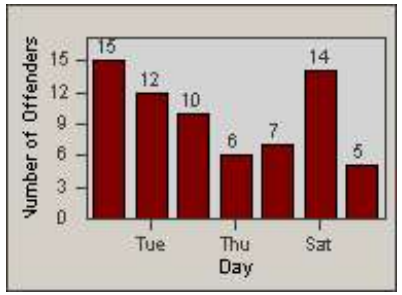

Redflex Redlight Offender Statistics

CONTRACT: Vista
 DATE FROM: 1/Jul/2006

LOCATION: VST-SAVI-01 Intersection of Santa Fe and Vista Village
 DATE TO: 31/Jul/2006

LANE 1

LANE 2

LANE 3

Redflex Redlight Offender Statistics

CONTRACT: Vista
DATE FROM: 1/Jul/2006

LOCATION: VST-SAVI-01 Intersection of Santa Fe and Vista Village
DATE TO: 31/Jul/2006

LANE 4

LANE TOTAL

Redflex Redlight Offender Statistics

CONTRACT: Vista
 DATE FROM: 1/Jul/2006