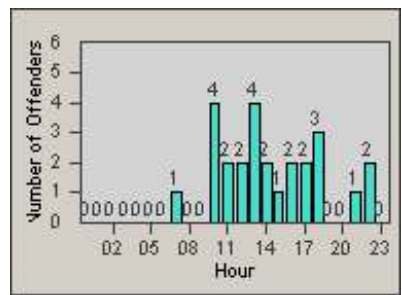

Redflex Redlight Offender Statistics

CONTRACT: Vista
 DATE FROM: 1/Jul/2006

LOCATION: VST-SAVI-01 Intersection of Santa Fe and Vista Village
 DATE TO: 31/Jul/2006

LANE 1

LANE 2

LANE 3

Redflex Redlight Offender Statistics

CONTRACT: Vista
DATE FROM: 1/Jul/2006

LOCATION: VST-SAVI-01 Intersection of Santa Fe and Vista Village
DATE TO: 31/Jul/2006

LANE 4

LANE TOTAL

Redflex Redlight Offender Statistics

CONTRACT: Vista
 DATE FROM: 1/Jul/2006