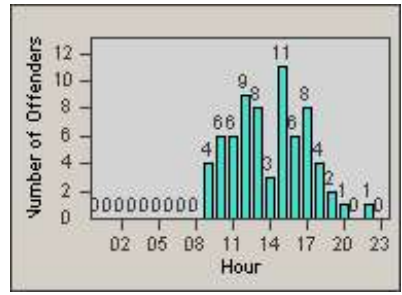

Redflex Redlight Offender Statistics

CONTRACT: Vista
 DATE FROM: 1/Jul/2006

LOCATION: VST-SAVI-01 Intersection of Santa Fe and Vista Village
 DATE TO: 31/Jul/2006

LANE 1

LANE 2

LANE 3

Redflex Redlight Offender Statistics

CONTRACT: Vista
DATE FROM: 1/Jul/2006

LOCATION: VST-SAVI-01 Intersection of Santa Fe and Vista Village
DATE TO: 31/Jul/2006

LANE 4

LANE TOTAL

Redflex Redlight Offender Statistics

CONTRACT: Vista
 DATE FROM: 1/Jul/2006