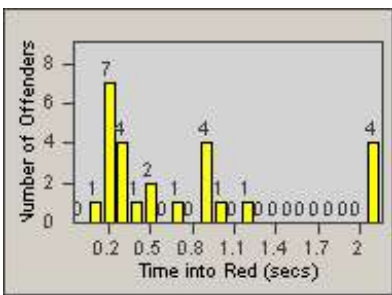

Redflex Redlight Offender Statistics

CONTRACT: Vista
 DATE FROM: 1/Jul/2006

LOCATION: VST-SAVI-01 Intersection of Santa Fe and Vista Village
 DATE TO: 31/Jul/2006

LANE 1

LANE 2

LANE 3

Redflex Redlight Offender Statistics

CONTRACT: Vista
DATE FROM: 1/Jul/2006

LOCATION: VST-SAVI-01 Intersection of Santa Fe and Vista Village
DATE TO: 31/Jul/2006

LANE 4

LANE TOTAL

Redflex Redlight Offender Statistics

CONTRACT: Vista
 DATE FROM: 1/Jul/2006