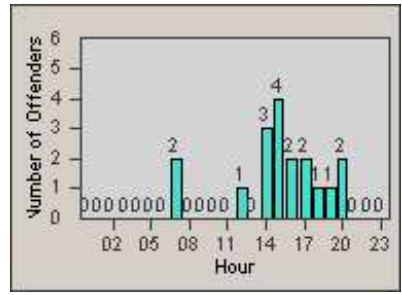

Redflex Redlight Offender Statistics

CONTRACT: Vista
 DATE FROM: 1/Jul/2010

LOCATION: VST-SAVI-01 Intersection of Santa Fe and Vista Village
 DATE TO: 31/Jul/2010

LANE 1

LANE 2

LANE 3

Redflex Redlight Offender Statistics

CONTRACT: Vista
DATE FROM: 1/Jul/2010

LOCATION: VST-SAVI-01 Intersection of Santa Fe and Vista Village
DATE TO: 31/Jul/2010

LANE 4

LANE TOTAL

Redflex Redlight Offender Statistics

CONTRACT: Vista
 DATE FROM: 1/Jul/2010