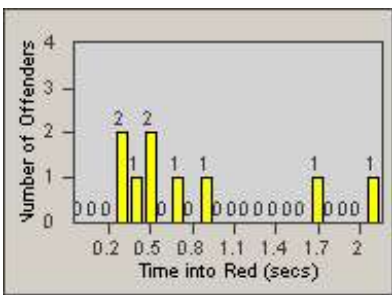

Redflex Redlight Offender Statistics

CONTRACT: Vista
 DATE FROM: 1/Jul/2010

LOCATION: VST-SAVI-01 Intersection of Santa Fe and Vista Village
 DATE TO: 31/Jul/2010

LANE 1

LANE 2

LANE 3

Redflex Redlight Offender Statistics

CONTRACT: Vista
DATE FROM: 1/Jul/2010

LOCATION: VST-SAVI-01 Intersection of Santa Fe and Vista Village
DATE TO: 31/Jul/2010

LANE 4

LANE TOTAL

Redflex Redlight Offender Statistics

CONTRACT: Vista
 DATE FROM: 1/Jul/2010