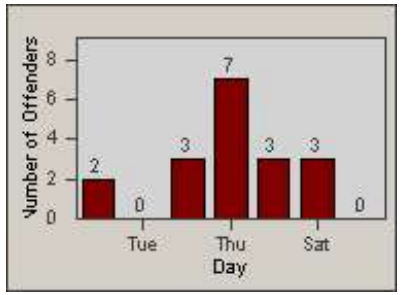

Redflex Redlight Offender Statistics

CONTRACT: Vista
 DATE FROM: 1/Jul/2010

LOCATION: VST-SAVI-01 Intersection of Santa Fe and Vista Village
 DATE TO: 31/Jul/2010

LANE 1

LANE 2

LANE 3

Redflex Redlight Offender Statistics

CONTRACT: Vista
DATE FROM: 1/Jul/2010

LOCATION: VST-SAVI-01 Intersection of Santa Fe and Vista Village
DATE TO: 31/Jul/2010

LANE 4

LANE TOTAL

Redflex Redlight Offender Statistics

CONTRACT: Vista
 DATE FROM: 1/Jul/2010