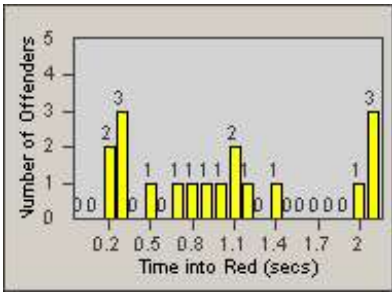

Redflex Redlight Offender Statistics

CONTRACT: Vista
 DATE FROM: 1/Jul/2010

LOCATION: VST-SAVI-01 Intersection of Santa Fe and Vista Village
 DATE TO: 31/Jul/2010

LANE 1

LANE 2

LANE 3

Redflex Redlight Offender Statistics

CONTRACT: Vista
DATE FROM: 1/Jul/2010

LOCATION: VST-SAVI-01 Intersection of Santa Fe and Vista Village
DATE TO: 31/Jul/2010

LANE 4

LANE TOTAL

Redflex Redlight Offender Statistics

CONTRACT: Vista
 DATE FROM: 1/Jul/2010