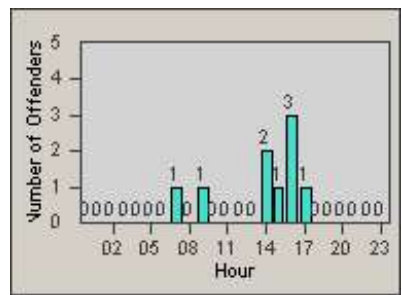

Redflex Redlight Offender Statistics

CONTRACT: Vista
 DATE FROM: 1/Jul/2010

LOCATION: VST-SAVI-01 Intersection of Santa Fe and Vista Village
 DATE TO: 31/Jul/2010

LANE 1

LANE 2

LANE 3

Redflex Redlight Offender Statistics

CONTRACT: Vista
DATE FROM: 1/Jul/2010

LOCATION: VST-SAVI-01 Intersection of Santa Fe and Vista Village
DATE TO: 31/Jul/2010

LANE 4

LANE TOTAL

Redflex Redlight Offender Statistics

CONTRACT: Vista
 DATE FROM: 1/Jul/2010