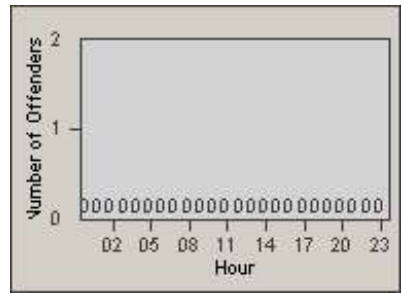

Redflex Redlight Offender Statistics

CONTRACT: Vista
 DATE FROM: 1/Jul/2010

LOCATION: VST-SAVI-01 Intersection of Santa Fe and Vista Village
 DATE TO: 31/Jul/2010

LANE 1

LANE 2

LANE 3

Redflex Redlight Offender Statistics

CONTRACT: Vista
DATE FROM: 1/Jul/2010

LOCATION: VST-SAVI-01 Intersection of Santa Fe and Vista Village
DATE TO: 31/Jul/2010

LANE 4

LANE TOTAL

Redflex Redlight Offender Statistics

CONTRACT: Vista
 DATE FROM: 1/Jul/2010