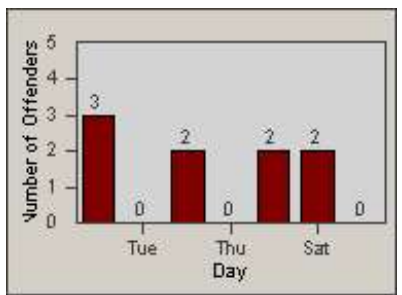

Redflex Redlight Offender Statistics

CONTRACT: Vista
 DATE FROM: 1/Jul/2010

LOCATION: VST-SAVI-01 Intersection of Santa Fe and Vista Village
 DATE TO: 31/Jul/2010

LANE 1

LANE 2

LANE 3

Redflex Redlight Offender Statistics

CONTRACT: Vista
DATE FROM: 1/Jul/2010

LOCATION: VST-SAVI-01 Intersection of Santa Fe and Vista Village
DATE TO: 31/Jul/2010

LANE 4

LANE TOTAL

Redflex Redlight Offender Statistics

CONTRACT: Vista
 DATE FROM: 1/Jul/2010