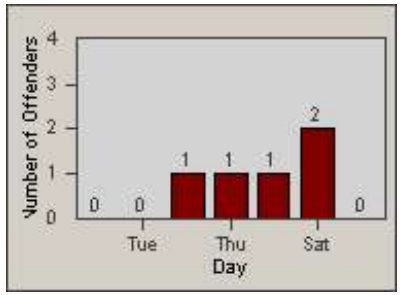

Redflex Redlight Offender Statistics

CONTRACT: Vista
 DATE FROM: 1/Jul/2006

LOCATION: VST-VWEM-01 Intersection of Vista Way and Emerald Drive
 DATE TO: 31/Jul/2006

LANE 1

LANE 2

LANE 3

Redflex Redlight Offender Statistics

CONTRACT: Vista
 DATE FROM: 1/Jul/2006

LOCATION: VST-VWEM-01 Intersection of Vista Way and Emerald Drive
 DATE TO: 31/Jul/2006

LANE 4

LANE TOTAL

Redflex Redlight Offender Statistics

CONTRACT: Vista
 DATE FROM: 1/Jul/2006