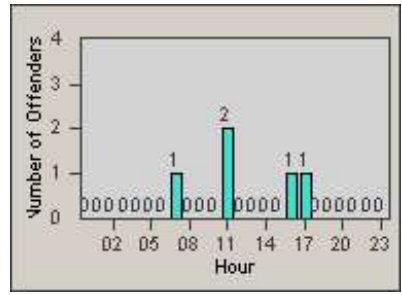

Redflex Redlight Offender Statistics

CONTRACT: Vista
 DATE FROM: 1/Jul/2006

LOCATION: VST-VWEM-01 Intersection of Vista Way and Emerald Drive
 DATE TO: 31/Jul/2006

LANE 1

LANE 2

LANE 3

Redflex Redlight Offender Statistics

CONTRACT: Vista
 DATE FROM: 1/Jul/2006

LOCATION: VST-VWEM-01 Intersection of Vista Way and Emerald Drive
 DATE TO: 31/Jul/2006

LANE 4

LANE TOTAL

Redflex Redlight Offender Statistics

CONTRACT: Vista
 DATE FROM: 1/Jul/2006