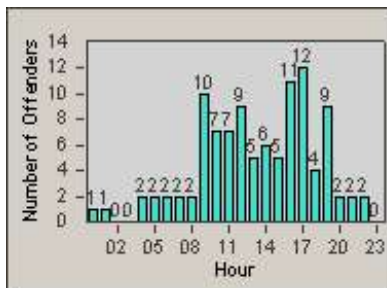

Redflex Redlight Offender Statistics

CONTRACT: Vista
 DATE FROM: 1/Jul/2006

LOCATION: VST-VWEM-01 Intersection of Vista Way and Emerald Drive
 DATE TO: 31/Jul/2006

LANE 1

LANE 2

LANE 3

Redflex Redlight Offender Statistics

CONTRACT: Vista
 DATE FROM: 1/Jul/2006

LOCATION: VST-VWEM-01 Intersection of Vista Way and Emerald Drive
 DATE TO: 31/Jul/2006

LANE 4

LANE TOTAL

Redflex Redlight Offender Statistics

CONTRACT: Vista
 DATE FROM: 1/Jul/2006