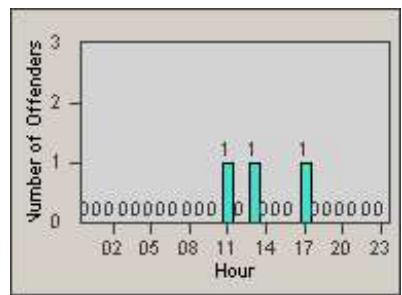

Redflex Redlight Offender Statistics

CONTRACT: Vista
 DATE FROM: 1/Jul/2006

LOCATION: VST-VWEM-01 Intersection of Vista Way and Emerald Drive
 DATE TO: 31/Jul/2006

LANE 1

LANE 2

LANE 3

Redflex Redlight Offender Statistics

CONTRACT: Vista
 DATE FROM: 1/Jul/2006

LOCATION: VST-VWEM-01 Intersection of Vista Way and Emerald Drive
 DATE TO: 31/Jul/2006

LANE 4

LANE TOTAL

Redflex Redlight Offender Statistics

CONTRACT: Vista
 DATE FROM: 1/Jul/2006