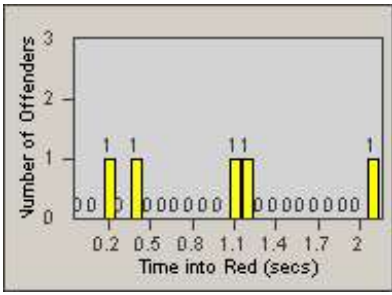

Redflex Redlight Offender Statistics

CONTRACT: Vista
 DATE FROM: 1/Jul/2006

LOCATION: VST-VWEM-01 Intersection of Vista Way and Emerald Drive
 DATE TO: 31/Jul/2006

LANE 1

LANE 2

LANE 3

Redflex Redlight Offender Statistics

CONTRACT: Vista
 DATE FROM: 1/Jul/2006

LOCATION: VST-VWEM-01 Intersection of Vista Way and Emerald Drive
 DATE TO: 31/Jul/2006

LANE 4

LANE TOTAL

Redflex Redlight Offender Statistics

CONTRACT: Vista
 DATE FROM: 1/Jul/2006