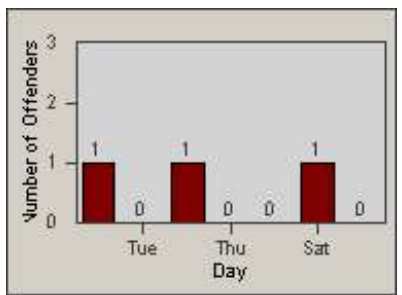

Redflex Redlight Offender Statistics

CONTRACT: Vista
 DATE FROM: 1/Jul/2006

LOCATION: VST-VWEM-01 Intersection of Vista Way and Emerald Drive
 DATE TO: 31/Jul/2006

LANE 1

LANE 2

LANE 3

Redflex Redlight Offender Statistics

CONTRACT: Vista
 DATE FROM: 1/Jul/2006

LOCATION: VST-VWEM-01 Intersection of Vista Way and Emerald Drive
 DATE TO: 31/Jul/2006

LANE 4

LANE TOTAL

Redflex Redlight Offender Statistics

CONTRACT: Vista
 DATE FROM: 1/Jul/2006