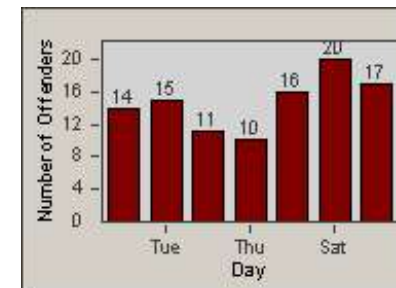

Redflex Redlight Offender Statistics

CONTRACT: Vista
 DATE FROM: 1/Jul/2006

LOCATION: VST-VWEM-01 Intersection of Vista Way and Emerald Drive
 DATE TO: 31/Jul/2006

LANE 1

LANE 2

LANE 3

Redflex Redlight Offender Statistics

CONTRACT: Vista
 DATE FROM: 1/Jul/2006

LOCATION: VST-VWEM-01 Intersection of Vista Way and Emerald Drive
 DATE TO: 31/Jul/2006

LANE 4

LANE TOTAL

Redflex Redlight Offender Statistics

CONTRACT: Vista
 DATE FROM: 1/Jul/2006