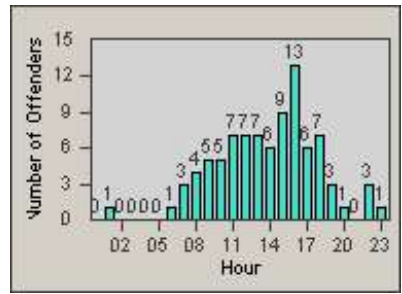

Redflex Redlight Offender Statistics

CONTRACT: Vista
 DATE FROM: 1/Jul/2010

LOCATION: VST-VWEM-01 Intersection of Vista Way and Emerald Drive
 DATE TO: 31/Jul/2010

LANE 1

LANE 2

LANE 3

Redflex Redlight Offender Statistics

CONTRACT: Vista
 DATE FROM: 1/Jul/2010

LOCATION: VST-VWEM-01 Intersection of Vista Way and Emerald Drive
 DATE TO: 31/Jul/2010

LANE 4

LANE TOTAL

Redflex Redlight Offender Statistics

CONTRACT: Vista
 DATE FROM: 1/Jul/2010