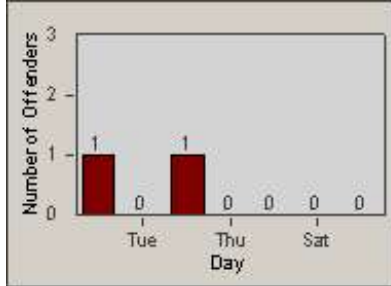

Redflex Redlight Offender Statistics

CONTRACT: Vista
 DATE FROM: 1/Jul/2010

LOCATION: VST-VWEM-01 Intersection of Vista Way and Emerald Drive
 DATE TO: 31/Jul/2010

LANE 1

LANE 2

LANE 3

Redflex Redlight Offender Statistics

CONTRACT: Vista
 DATE FROM: 1/Jul/2010

LOCATION: VST-VWEM-01 Intersection of Vista Way and Emerald Drive
 DATE TO: 31/Jul/2010

LANE 4

LANE TOTAL

Redflex Redlight Offender Statistics

CONTRACT: Vista
 DATE FROM: 1/Jul/2010