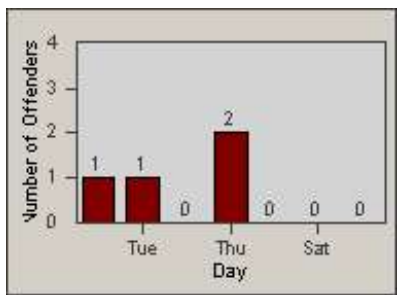

Redflex Redlight Offender Statistics

CONTRACT: Vista
 DATE FROM: 1/Jul/2010

LOCATION: VST-VWEM-01 Intersection of Vista Way and Emerald Drive
 DATE TO: 31/Jul/2010

LANE 1

LANE 2

LANE 3

Redflex Redlight Offender Statistics

CONTRACT: Vista
 DATE FROM: 1/Jul/2010

LOCATION: VST-VWEM-01 Intersection of Vista Way and Emerald Drive
 DATE TO: 31/Jul/2010

LANE 4

LANE TOTAL

Redflex Redlight Offender Statistics

CONTRACT: Vista
 DATE FROM: 1/Jul/2010