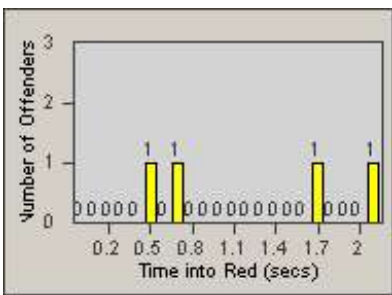

Redflex Redlight Offender Statistics

CONTRACT: Vista
 DATE FROM: 1/Jul/2010

LOCATION: VST-VWEM-01 Intersection of Vista Way and Emerald Drive
 DATE TO: 31/Jul/2010

LANE 1

LANE 2

LANE 3

Redflex Redlight Offender Statistics

CONTRACT: Vista
 DATE FROM: 1/Jul/2010

LOCATION: VST-VWEM-01 Intersection of Vista Way and Emerald Drive
 DATE TO: 31/Jul/2010

LANE 4

LANE TOTAL

Redflex Redlight Offender Statistics

CONTRACT: Vista
 DATE FROM: 1/Jul/2010