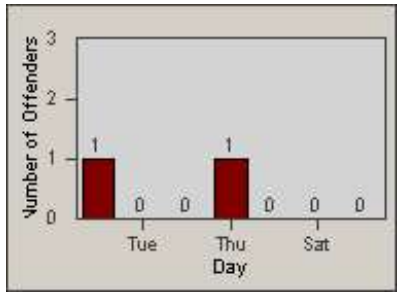

Redflex Redlight Offender Statistics

CONTRACT: Vista
 DATE FROM: 1/Jul/2010

LOCATION: VST-VWEM-01 Intersection of Vista Way and Emerald Drive
 DATE TO: 31/Jul/2010

LANE 1

LANE 2

LANE 3

Redflex Redlight Offender Statistics

CONTRACT: Vista
 DATE FROM: 1/Jul/2010

LOCATION: VST-VWEM-01 Intersection of Vista Way and Emerald Drive
 DATE TO: 31/Jul/2010

LANE 4

LANE TOTAL

Redflex Redlight Offender Statistics

CONTRACT: Vista
 DATE FROM: 1/Jul/2010