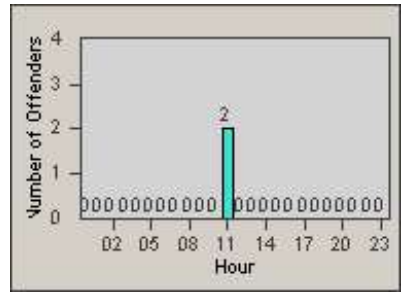

Redflex Redlight Offender Statistics

CONTRACT: Vista
 DATE FROM: 1/Jul/2010

LOCATION: VST-VWEM-01 Intersection of Vista Way and Emerald Drive
 DATE TO: 31/Jul/2010

LANE 1

LANE 2

LANE 3

Redflex Redlight Offender Statistics

CONTRACT: Vista
 DATE FROM: 1/Jul/2010

LOCATION: VST-VWEM-01 Intersection of Vista Way and Emerald Drive
 DATE TO: 31/Jul/2010

LANE 4

LANE TOTAL

Redflex Redlight Offender Statistics

CONTRACT: Vista
 DATE FROM: 1/Jul/2010