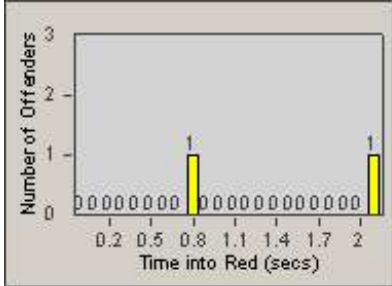

Redflex Redlight Offender Statistics

CONTRACT: Vista
 DATE FROM: 1/Jul/2010

LOCATION: VST-VWEM-01 Intersection of Vista Way and Emerald Drive
 DATE TO: 31/Jul/2010

LANE 1

LANE 2

LANE 3

Redflex Redlight Offender Statistics

CONTRACT: Vista
 DATE FROM: 1/Jul/2010

LOCATION: VST-VWEM-01 Intersection of Vista Way and Emerald Drive
 DATE TO: 31/Jul/2010

LANE 4

LANE TOTAL

Redflex Redlight Offender Statistics

CONTRACT: Vista
 DATE FROM: 1/Jul/2010