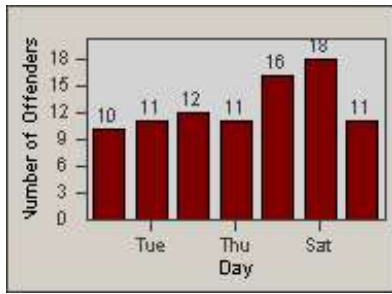

Redflex Redlight Offender Statistics

CONTRACT: Vista
 DATE FROM: 1/Jul/2010

LOCATION: VST-VWEM-01 Intersection of Vista Way and Emerald Drive
 DATE TO: 31/Jul/2010

LANE 1

LANE 2

LANE 3

Redflex Redlight Offender Statistics

CONTRACT: Vista
 DATE FROM: 1/Jul/2010

LOCATION: VST-VWEM-01 Intersection of Vista Way and Emerald Drive
 DATE TO: 31/Jul/2010

LANE 4

LANE TOTAL

Redflex Redlight Offender Statistics

CONTRACT: Vista
 DATE FROM: 1/Jul/2010