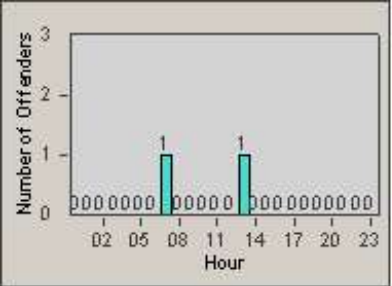

Redflex Redlight Offender Statistics

CONTRACT: Vista
 DATE FROM: 1/Jul/2010

LOCATION: VST-VWEM-01 Intersection of Vista Way and Emerald Drive
 DATE TO: 31/Jul/2010

LANE 1

LANE 2

LANE 3

Redflex Redlight Offender Statistics

CONTRACT: Vista
 DATE FROM: 1/Jul/2010

LOCATION: VST-VWEM-01 Intersection of Vista Way and Emerald Drive
 DATE TO: 31/Jul/2010

LANE 4

LANE TOTAL

Redflex Redlight Offender Statistics

CONTRACT: Vista
 DATE FROM: 1/Jul/2010