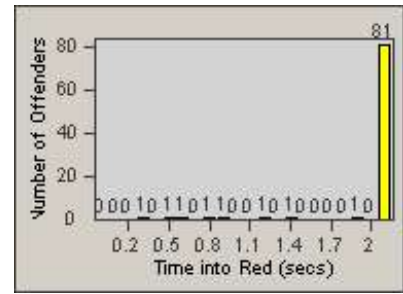

Redflex Redlight Offender Statistics

CONTRACT: Vista
 DATE FROM: 1/Jul/2010

LOCATION: VST-VWEM-01 Intersection of Vista Way and Emerald Drive
 DATE TO: 31/Jul/2010

LANE 1

LANE 2

LANE 3

Redflex Redlight Offender Statistics

CONTRACT: Vista
 DATE FROM: 1/Jul/2010

LOCATION: VST-VWEM-01 Intersection of Vista Way and Emerald Drive
 DATE TO: 31/Jul/2010

LANE 4

LANE TOTAL

Redflex Redlight Offender Statistics

CONTRACT: Vista
 DATE FROM: 1/Jul/2010