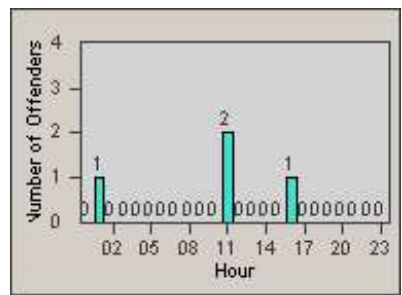

Redflex Redlight Offender Statistics

CONTRACT: Vista
 DATE FROM: 1/Jul/2010

LOCATION: VST-VWEM-01 Intersection of Vista Way and Emerald Drive
 DATE TO: 31/Jul/2010

LANE 1

LANE 2

LANE 3

Redflex Redlight Offender Statistics

CONTRACT: Vista
 DATE FROM: 1/Jul/2010

LOCATION: VST-VWEM-01 Intersection of Vista Way and Emerald Drive
 DATE TO: 31/Jul/2010

LANE 4

LANE TOTAL

Redflex Redlight Offender Statistics

CONTRACT: Vista
 DATE FROM: 1/Jul/2010