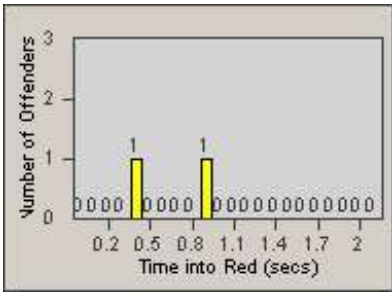

Redflex Redlight Offender Statistics

CONTRACT: Vista
 DATE FROM: 1/Jul/2010

LOCATION: VST-VWEM-01 Intersection of Vista Way and Emerald Drive
 DATE TO: 31/Jul/2010

LANE 1

LANE 2

LANE 3

Redflex Redlight Offender Statistics

CONTRACT: Vista
 DATE FROM: 1/Jul/2010

LOCATION: VST-VWEM-01 Intersection of Vista Way and Emerald Drive
 DATE TO: 31/Jul/2010

LANE 4

LANE TOTAL

Redflex Redlight Offender Statistics

CONTRACT: Vista
 DATE FROM: 1/Jul/2010