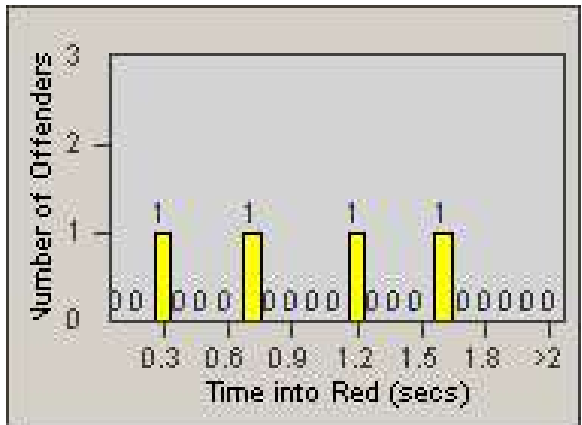

Redflex Redlight Offender Statistics

CONTRACT: Oakland
 DATE FROM: 1/Jul/2010

LOCATION: OKL-36MA-01 36th St and Market St
 DATE TO: 31/Jul/2010

LANE 1

LANE 2

LANE 3

Redflex Redlight Offender Statistics

CONTRACT: Oakland
 DATE FROM: 1/Jul/2010

LOCATION: OKL-36MA-01 36th St and Market St
 DATE TO: 31/Jul/2010

LANE 4

LANE TOTAL

Redflex Redlight Offender Statistics

CONTRACT: Oakland
 DATE FROM: 1/Jul/2010

LOCATION: OKL-36MA-01 36th St and Market St
 DATE TO: 31/Jul/2010