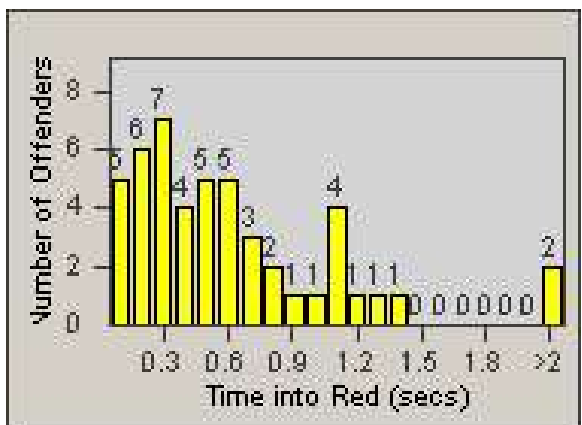

Redflex Redlight Offender Statistics

CONTRACT: Oakland
 DATE FROM: 1/Jul/2010

LOCATION: OKL-36MA-01 36th St and Market St
 DATE TO: 31/Jul/2010

LANE 1

LANE 2

LANE 3

Redflex Redlight Offender Statistics

CONTRACT: Oakland
 DATE FROM: 1/Jul/2010

LOCATION: OKL-36MA-01 36th St and Market St
 DATE TO: 31/Jul/2010

LANE 4

LANE TOTAL

Redflex Redlight Offender Statistics

CONTRACT: Oakland
 DATE FROM: 1/Jul/2010

LOCATION: OKL-36MA-01 36th St and Market St
 DATE TO: 31/Jul/2010