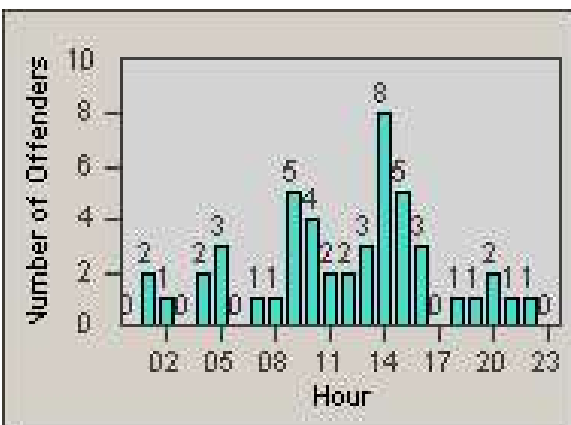

Redflex Redlight Offender Statistics

CONTRACT: Oakland
 DATE FROM: 1/Jul/2010

LOCATION: OKL-36MA-01 36th St and Market St
 DATE TO: 31/Jul/2010

LANE 1

LANE 2

LANE 3

Redflex Redlight Offender Statistics

CONTRACT: Oakland
 DATE FROM: 1/Jul/2010

LOCATION: OKL-36MA-01 36th St and Market St
 DATE TO: 31/Jul/2010

LANE 4

LANE TOTAL

Redflex Redlight Offender Statistics

CONTRACT: Oakland
 DATE FROM: 1/Jul/2010

LOCATION: OKL-36MA-01 36th St and Market St
 DATE TO: 31/Jul/2010