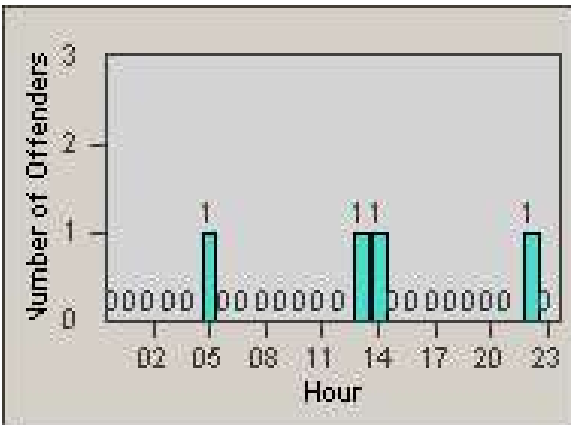

Redflex Redlight Offender Statistics

CONTRACT: Oakland
 DATE FROM: 1/Jul/2010

LOCATION: OKL-36MA-01 36th St and Market St
 DATE TO: 31/Jul/2010

LANE 1

LANE 2

LANE 3

Redflex Redlight Offender Statistics

CONTRACT: Oakland
 DATE FROM: 1/Jul/2010

LOCATION: OKL-36MA-01 36th St and Market St
 DATE TO: 31/Jul/2010

LANE 4

LANE TOTAL

Redflex Redlight Offender Statistics

CONTRACT: Oakland
 DATE FROM: 1/Jul/2010

LOCATION: OKL-36MA-01 36th St and Market St
 DATE TO: 31/Jul/2010