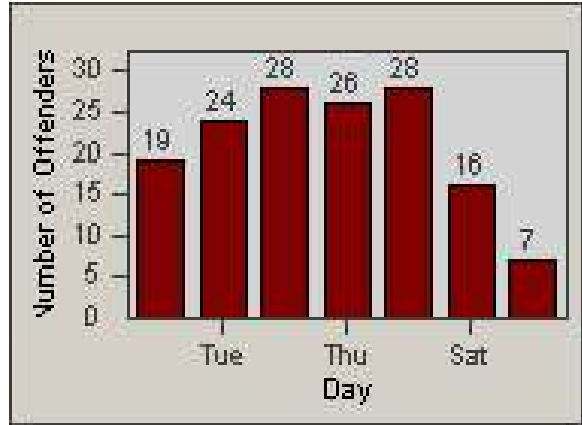

Redflex Redlight Offender Statistics

CONTRACT: Oakland
 DATE FROM: 1/Jul/2010

LOCATION: OKL-36MA-01 36th St and Market St
 DATE TO: 31/Jul/2010

LANE 1

LANE 2

LANE 3

Redflex Redlight Offender Statistics

CONTRACT: Oakland
 DATE FROM: 1/Jul/2010

LOCATION: OKL-36MA-01 36th St and Market St
 DATE TO: 31/Jul/2010

LANE 4

LANE TOTAL

Redflex Redlight Offender Statistics

CONTRACT: Oakland
 DATE FROM: 1/Jul/2010

LOCATION: OKL-36MA-01 36th St and Market St
 DATE TO: 31/Jul/2010