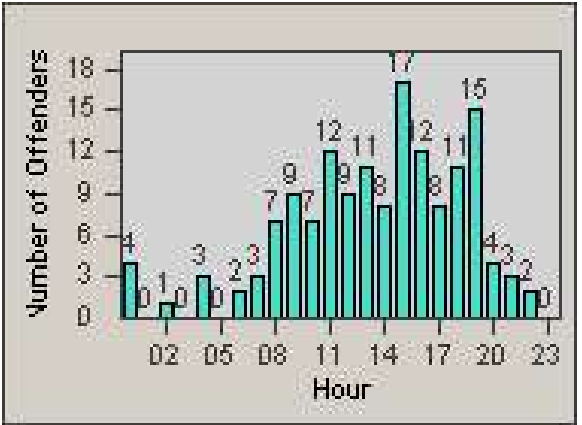

Redflex Redlight Offender Statistics

CONTRACT: Oakland
 DATE FROM: 1/Jul/2010

LOCATION: OKL-36MA-01 36th St and Market St
 DATE TO: 31/Jul/2010

LANE 1

LANE 2

LANE 3

Redflex Redlight Offender Statistics

CONTRACT: Oakland
 DATE FROM: 1/Jul/2010

LOCATION: OKL-36MA-01 36th St and Market St
 DATE TO: 31/Jul/2010

LANE 4

LANE TOTAL

Redflex Redlight Offender Statistics

CONTRACT: Oakland
 DATE FROM: 1/Jul/2010

LOCATION: OKL-36MA-01 36th St and Market St
 DATE TO: 31/Jul/2010