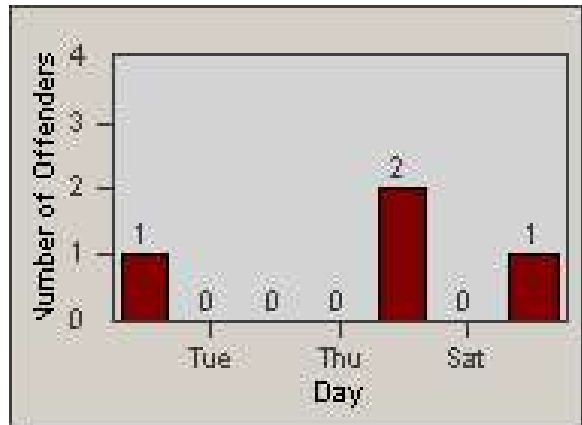

Redflex Redlight Offender Statistics

CONTRACT: Oakland
 DATE FROM: 1/Jul/2010

LOCATION: OKL-36MA-01 36th St and Market St
 DATE TO: 31/Jul/2010

LANE 1

LANE 2

LANE 3

Redflex Redlight Offender Statistics

CONTRACT: Oakland
 DATE FROM: 1/Jul/2010

LOCATION: OKL-36MA-01 36th St and Market St
 DATE TO: 31/Jul/2010

LANE 4

LANE TOTAL

Redflex Redlight Offender Statistics

CONTRACT: Oakland
 DATE FROM: 1/Jul/2010

LOCATION: OKL-36MA-01 36th St and Market St
 DATE TO: 31/Jul/2010