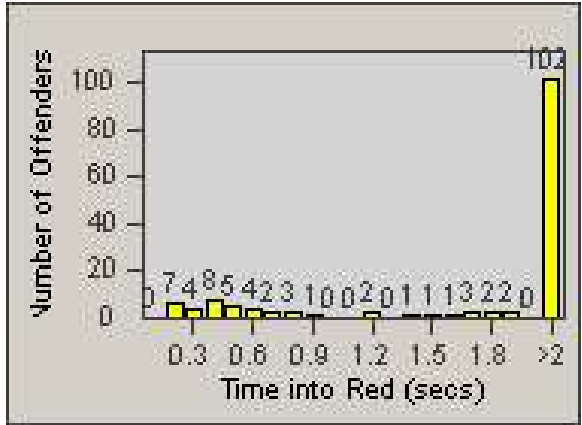

Redflex Redlight Offender Statistics

CONTRACT: Oakland
 DATE FROM: 1/Jul/2010

LOCATION: OKL-36MA-01 36th St and Market St
 DATE TO: 31/Jul/2010

LANE 1

LANE 2

LANE 3

Redflex Redlight Offender Statistics

CONTRACT: Oakland
 DATE FROM: 1/Jul/2010

LOCATION: OKL-36MA-01 36th St and Market St
 DATE TO: 31/Jul/2010

LANE 4

LANE TOTAL

Redflex Redlight Offender Statistics

CONTRACT: Oakland
 DATE FROM: 1/Jul/2010

LOCATION: OKL-36MA-01 36th St and Market St
 DATE TO: 31/Jul/2010