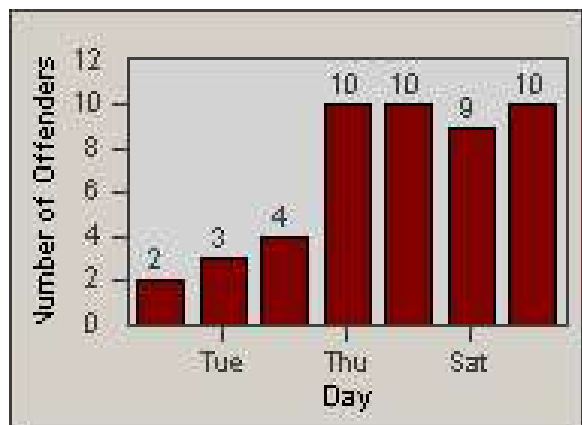

Redflex Redlight Offender Statistics

CONTRACT: Oakland
 DATE FROM: 1/Jul/2010

LOCATION: OKL-36MA-01 36th St and Market St
 DATE TO: 31/Jul/2010

LANE 1

LANE 2

LANE 3

Redflex Redlight Offender Statistics

CONTRACT: Oakland
 DATE FROM: 1/Jul/2010

LOCATION: OKL-36MA-01 36th St and Market St
 DATE TO: 31/Jul/2010

LANE 4

LANE TOTAL

Redflex Redlight Offender Statistics

CONTRACT: Oakland
 DATE FROM: 1/Jul/2010

LOCATION: OKL-36MA-01 36th St and Market St
 DATE TO: 31/Jul/2010