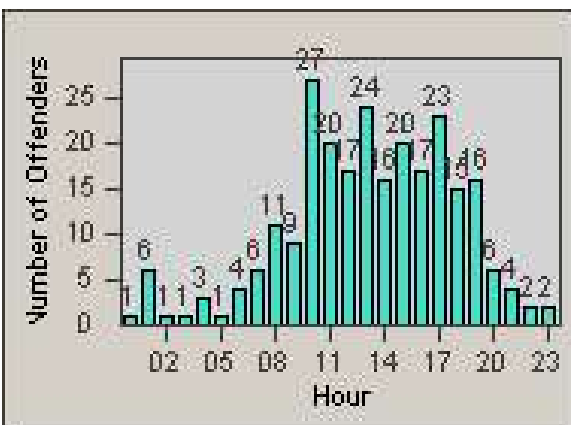

Redflex Redlight Offender Statistics

CONTRACT: Oakland **LOCATION:** OKL-66SL-01 66th and San Leandro
DATE FROM: 1/Jul/2010 **DATE TO:** 31/Jul/2010

LANE 1

LANE 2

LANE 3

Redflex Redlight Offender Statistics

CONTRACT: Oakland
DATE FROM: 1/Jul/2010

LOCATION: OKL-66SL-01 66th and San Leandro
DATE TO: 31/Jul/2010

LANE 4

LANE TOTAL

Redflex Redlight Offender Statistics

CONTRACT: Oakland
 DATE FROM: 1/Jul/2010

LOCATION: OKL-66SL-01 66th and San Leandro
 DATE TO: 31/Jul/2010