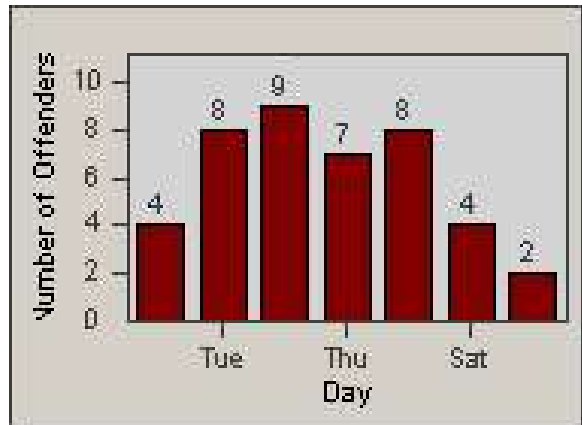

Redflex Redlight Offender Statistics

CONTRACT: Oakland **LOCATION:** OKL-66SL-01 66th and San Leandro
DATE FROM: 1/Jul/2010 **DATE TO:** 31/Jul/2010

LANE 1

LANE 2

LANE 3

Redflex Redlight Offender Statistics

CONTRACT: Oakland
DATE FROM: 1/Jul/2010

LOCATION: OKL-66SL-01 66th and San Leandro
DATE TO: 31/Jul/2010

LANE 4

LANE TOTAL

Redflex Redlight Offender Statistics

CONTRACT: Oakland
 DATE FROM: 1/Jul/2010

LOCATION: OKL-66SL-01 66th and San Leandro
 DATE TO: 31/Jul/2010