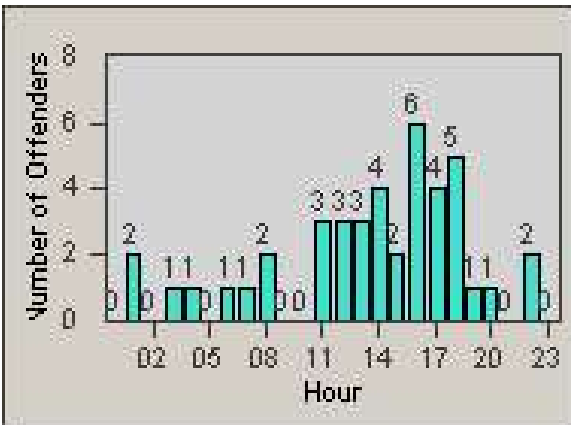

Redflex Redlight Offender Statistics

CONTRACT: Oakland **LOCATION:** OKL-66SL-01 66th and San Leandro
DATE FROM: 1/Jul/2010 **DATE TO:** 31/Jul/2010

LANE 1

LANE 2

LANE 3

Redflex Redlight Offender Statistics

CONTRACT: Oakland
DATE FROM: 1/Jul/2010

LOCATION: OKL-66SL-01 66th and San Leandro
DATE TO: 31/Jul/2010

LANE 4

LANE TOTAL

Redflex Redlight Offender Statistics

CONTRACT: Oakland
 DATE FROM: 1/Jul/2010

LOCATION: OKL-66SL-01 66th and San Leandro
 DATE TO: 31/Jul/2010