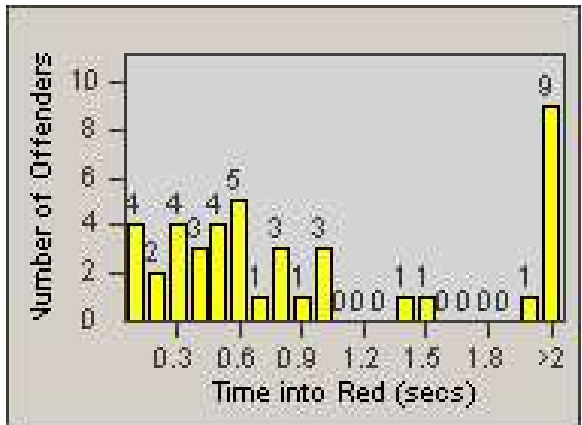

Redflex Redlight Offender Statistics

CONTRACT: Oakland **LOCATION:** OKL-66SL-01 66th and San Leandro
DATE FROM: 1/Jul/2010 **DATE TO:** 31/Jul/2010

LANE 1

LANE 2

LANE 3

Redflex Redlight Offender Statistics

CONTRACT: Oakland
DATE FROM: 1/Jul/2010

LOCATION: OKL-66SL-01 66th and San Leandro
DATE TO: 31/Jul/2010

LANE 4

LANE TOTAL

Redflex Redlight Offender Statistics

CONTRACT: Oakland
 DATE FROM: 1/Jul/2010

LOCATION: OKL-66SL-01 66th and San Leandro
 DATE TO: 31/Jul/2010