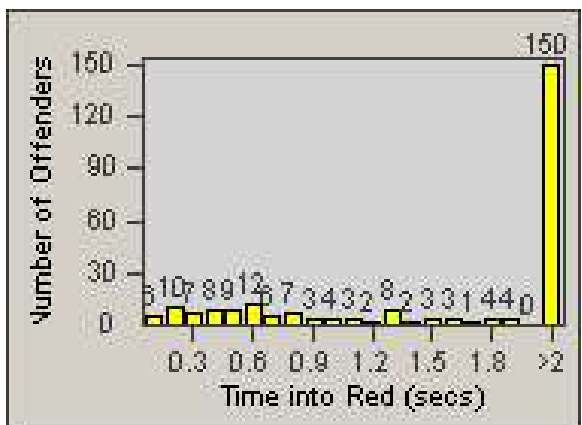

Redflex Redlight Offender Statistics

CONTRACT: Oakland **LOCATION:** OKL-66SL-01 66th and San Leandro
DATE FROM: 1/Jul/2010 **DATE TO:** 31/Jul/2010

LANE 1

LANE 2

LANE 3

Redflex Redlight Offender Statistics

CONTRACT: Oakland
DATE FROM: 1/Jul/2010

LOCATION: OKL-66SL-01 66th and San Leandro
DATE TO: 31/Jul/2010

LANE 4

LANE TOTAL

Redflex Redlight Offender Statistics

CONTRACT: Oakland
 DATE FROM: 1/Jul/2010

LOCATION: OKL-66SL-01 66th and San Leandro
 DATE TO: 31/Jul/2010