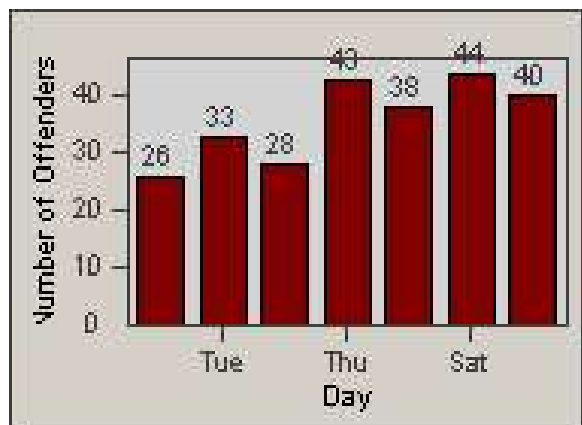

Redflex Redlight Offender Statistics

CONTRACT: Oakland **LOCATION:** OKL-66SL-01 66th and San Leandro
DATE FROM: 1/Jul/2010 **DATE TO:** 31/Jul/2010

LANE 1

LANE 2

LANE 3

Redflex Redlight Offender Statistics

CONTRACT: Oakland
DATE FROM: 1/Jul/2010

LOCATION: OKL-66SL-01 66th and San Leandro
DATE TO: 31/Jul/2010

LANE 4

LANE TOTAL

Redflex Redlight Offender Statistics

CONTRACT: Oakland
 DATE FROM: 1/Jul/2010

LOCATION: OKL-66SL-01 66th and San Leandro
 DATE TO: 31/Jul/2010