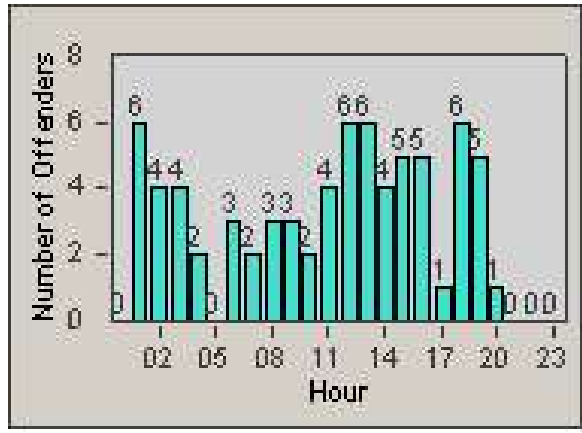

Redflex Redlight Offender Statistics

CONTRACT: Oakland
 DATE FROM: 1/Jul/2010

LOCATION: OKL-SL66-01 66th and San Leandro
 DATE TO: 31/Jul/2010

LANE 1

LANE 2

LANE 3

Redflex Redlight Offender Statistics

CONTRACT: Oakland
 DATE FROM: 1/Jul/2010

LOCATION: OKL-SL66-01 66th and San Leandro
 DATE TO: 31/Jul/2010

LANE 4

LANE TOTAL

Redflex Redlight Offender Statistics

CONTRACT: Oakland
 DATE FROM: 1/Jul/2010

LOCATION: OKL-SL66-01 66th and San Leandro
 DATE TO: 31/Jul/2010