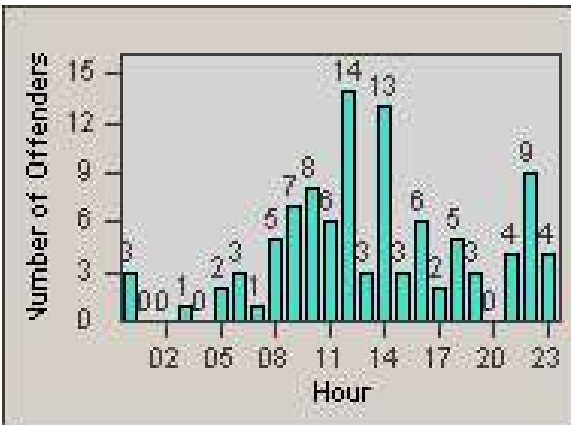

Redflex Redlight Offender Statistics

CONTRACT: Oakland
 DATE FROM: 1/Jul/2010

LOCATION: OKL-SL66-01 66th and San Leandro
 DATE TO: 31/Jul/2010

LANE 1

LANE 2

LANE 3

Redflex Redlight Offender Statistics

CONTRACT: Oakland
 DATE FROM: 1/Jul/2010

LOCATION: OKL-SL66-01 66th and San Leandro
 DATE TO: 31/Jul/2010

LANE 4

LANE TOTAL

Redflex Redlight Offender Statistics

CONTRACT: Oakland
 DATE FROM: 1/Jul/2010

LOCATION: OKL-SL66-01 66th and San Leandro
 DATE TO: 31/Jul/2010