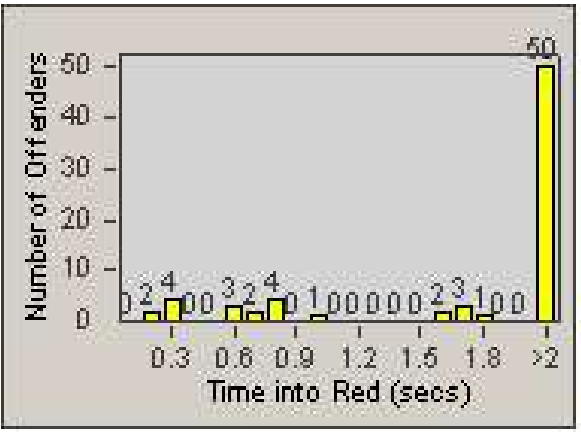

Redflex Redlight Offender Statistics

CONTRACT: Oakland
 DATE FROM: 1/Jul/2010

LOCATION: OKL-SL66-01 66th and San Leandro
 DATE TO: 31/Jul/2010

LANE 1

LANE 2

LANE 3

Redflex Redlight Offender Statistics

CONTRACT: Oakland
 DATE FROM: 1/Jul/2010

LOCATION: OKL-SL66-01 66th and San Leandro
 DATE TO: 31/Jul/2010

LANE 4

LANE TOTAL

Redflex Redlight Offender Statistics

CONTRACT: Oakland
 DATE FROM: 1/Jul/2010

LOCATION: OKL-SL66-01 66th and San Leandro
 DATE TO: 31/Jul/2010