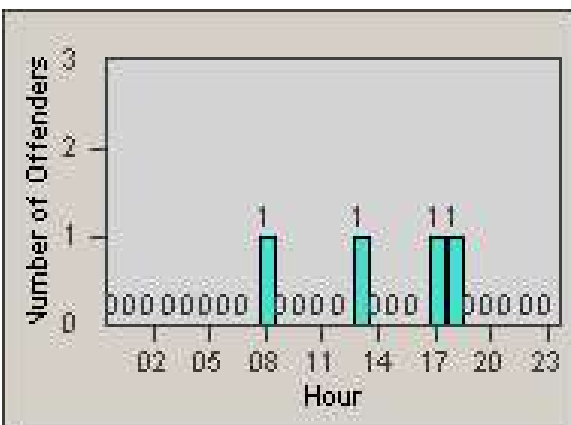

Redflex Redlight Offender Statistics

CONTRACT: Oakland
 DATE FROM: 1/Jul/2010

LOCATION: OKL-SL66-01 66th and San Leandro
 DATE TO: 31/Jul/2010

LANE 1

LANE 2

LANE 3

Redflex Redlight Offender Statistics

CONTRACT: Oakland
 DATE FROM: 1/Jul/2010

LOCATION: OKL-SL66-01 66th and San Leandro
 DATE TO: 31/Jul/2010

LANE 4

LANE TOTAL

Redflex Redlight Offender Statistics

CONTRACT: Oakland
 DATE FROM: 1/Jul/2010

LOCATION: OKL-SL66-01 66th and San Leandro
 DATE TO: 31/Jul/2010