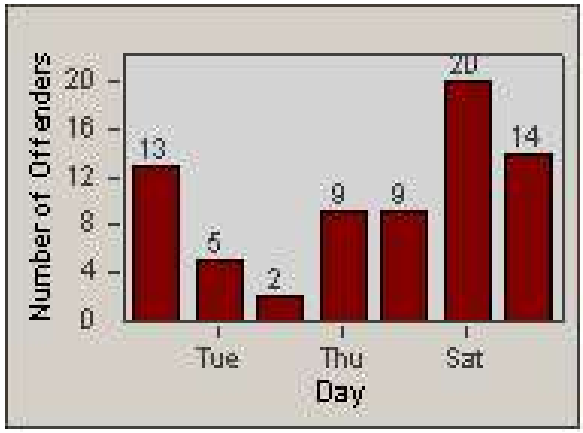

Redflex Redlight Offender Statistics

CONTRACT: Oakland
 DATE FROM: 1/Jul/2010

LOCATION: OKL-SL66-01 66th and San Leandro
 DATE TO: 31/Jul/2010

LANE 1

LANE 2

LANE 3

Redflex Redlight Offender Statistics

CONTRACT: Oakland
 DATE FROM: 1/Jul/2010

LOCATION: OKL-SL66-01 66th and San Leandro
 DATE TO: 31/Jul/2010

LANE 4

LANE TOTAL

Redflex Redlight Offender Statistics

CONTRACT: Oakland
 DATE FROM: 1/Jul/2010

LOCATION: OKL-SL66-01 66th and San Leandro
 DATE TO: 31/Jul/2010