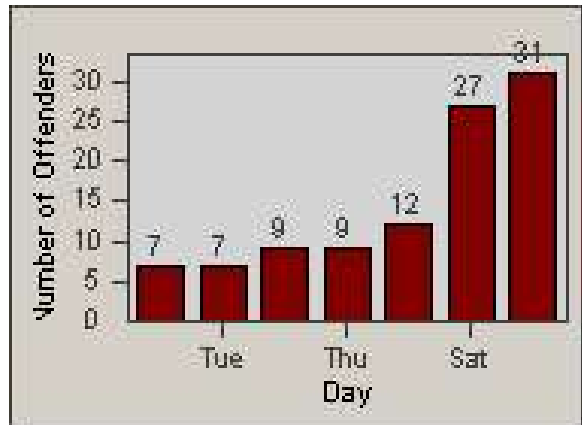

Redflex Redlight Offender Statistics

CONTRACT: Oakland
 DATE FROM: 1/Jul/2010

LOCATION: OKL-SL66-01 66th and San Leandro
 DATE TO: 31/Jul/2010

LANE 1

LANE 2

LANE 3

Redflex Redlight Offender Statistics

CONTRACT: Oakland
 DATE FROM: 1/Jul/2010

LOCATION: OKL-SL66-01 66th and San Leandro
 DATE TO: 31/Jul/2010

LANE 4

LANE TOTAL

Redflex Redlight Offender Statistics

CONTRACT: Oakland
 DATE FROM: 1/Jul/2010

LOCATION: OKL-SL66-01 66th and San Leandro
 DATE TO: 31/Jul/2010