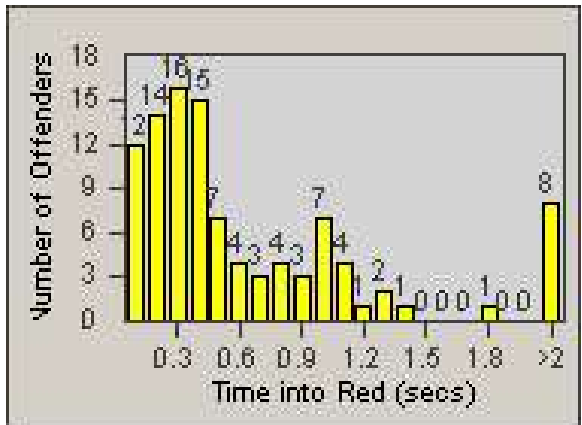

Redflex Redlight Offender Statistics

CONTRACT: Oakland
 DATE FROM: 1/Jul/2010

LOCATION: OKL-SL66-01 66th and San Leandro
 DATE TO: 31/Jul/2010

LANE 1

LANE 2

LANE 3

Redflex Redlight Offender Statistics

CONTRACT: Oakland
 DATE FROM: 1/Jul/2010

LOCATION: OKL-SL66-01 66th and San Leandro
 DATE TO: 31/Jul/2010

LANE 4

LANE TOTAL

Redflex Redlight Offender Statistics

CONTRACT: Oakland
 DATE FROM: 1/Jul/2010

LOCATION: OKL-SL66-01 66th and San Leandro
 DATE TO: 31/Jul/2010