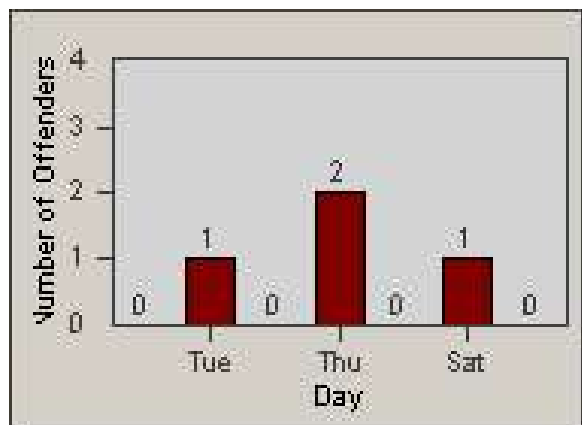

Redflex Redlight Offender Statistics

CONTRACT: Oakland
 DATE FROM: 1/Jul/2010

LOCATION: OKL-SL66-01 66th and San Leandro
 DATE TO: 31/Jul/2010

LANE 1

LANE 2

LANE 3

Redflex Redlight Offender Statistics

CONTRACT: Oakland
 DATE FROM: 1/Jul/2010

LOCATION: OKL-SL66-01 66th and San Leandro
 DATE TO: 31/Jul/2010

LANE 4

LANE TOTAL

Redflex Redlight Offender Statistics

CONTRACT: Oakland
 DATE FROM: 1/Jul/2010

LOCATION: OKL-SL66-01 66th and San Leandro
 DATE TO: 31/Jul/2010