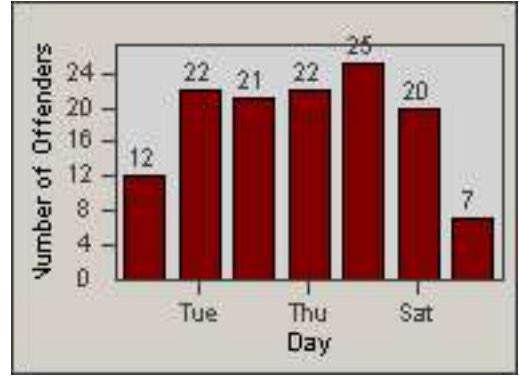

Redflex Redlight Offender Statistics

CONTRACT: Oakland **LOCATION:** OKL-35MA-01 35th St and Market St
DATE FROM: 01-Jul-2011 **DATE TO:** 31-Jul-2011

LANE 1

LANE 2

LANE 3

Redflex Redlight Offender Statistics

CONTRACT: Oakland
DATE FROM: 01-Jul-2011

LOCATION: OKL-35MA-01 35th St and Market St
DATE TO: 31-Jul-2011

LANE 4

LANE TOTAL

Redflex Redlight Offender Statistics

CONTRACT: Oakland **LOCATION:** OKL-35MA-01 35th St and Market St
DATE FROM: 01-Jul-2011 **DATE TO:** 31-Jul-2011