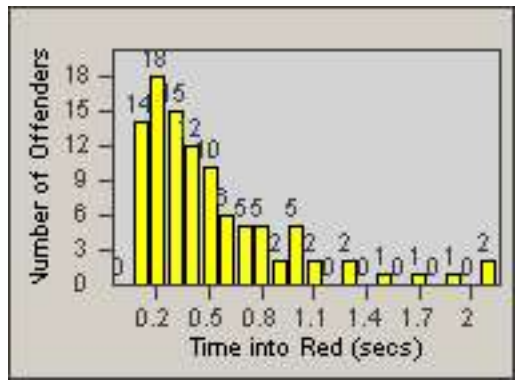

Redflex Redlight Offender Statistics

CONTRACT: Oakland **LOCATION:** OKL-35MA-01 35th St and Market St
DATE FROM: 01-Jul-2011 **DATE TO:** 31-Jul-2011

LANE 1

LANE 2

LANE 3

Redflex Redlight Offender Statistics

CONTRACT: Oakland
DATE FROM: 01-Jul-2011

LOCATION: OKL-35MA-01 35th St and Market St
DATE TO: 31-Jul-2011

LANE 4

LANE TOTAL

Redflex Redlight Offender Statistics

CONTRACT: Oakland **LOCATION:** OKL-35MA-01 35th St and Market St
DATE FROM: 01-Jul-2011 **DATE TO:** 31-Jul-2011