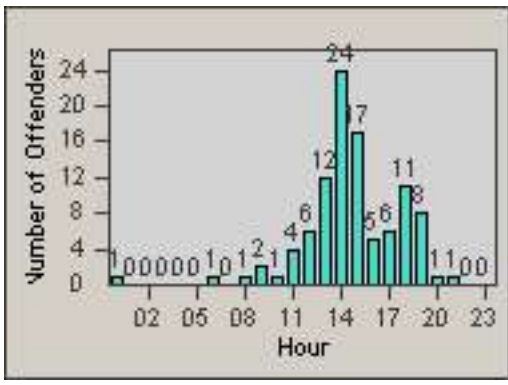

Redflex Redlight Offender Statistics

CONTRACT: Oakland **LOCATION:** OKL-35MA-01 35th St and Market St
DATE FROM: 01-Jul-2011 **DATE TO:** 31-Jul-2011

LANE 1

LANE 2

LANE 3

Redflex Redlight Offender Statistics

CONTRACT: Oakland
DATE FROM: 01-Jul-2011

LOCATION: OKL-35MA-01 35th St and Market St
DATE TO: 31-Jul-2011

LANE 4

LANE TOTAL

Redflex Redlight Offender Statistics

CONTRACT: Oakland **LOCATION:** OKL-35MA-01 35th St and Market St
DATE FROM: 01-Jul-2011 **DATE TO:** 31-Jul-2011