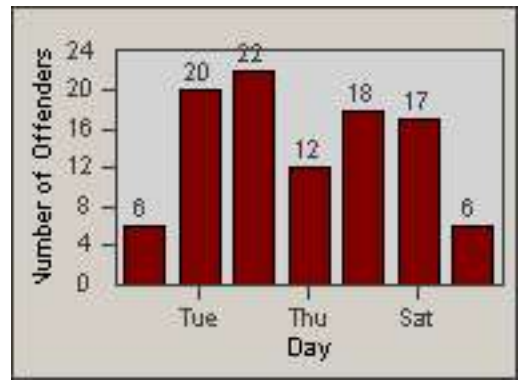

Redflex Redlight Offender Statistics

CONTRACT: Oakland **LOCATION:** OKL-35MA-01 35th St and Market St
DATE FROM: 01-Jul-2011 **DATE TO:** 31-Jul-2011

LANE 1

LANE 2

LANE 3

Redflex Redlight Offender Statistics

CONTRACT: Oakland
DATE FROM: 01-Jul-2011

LOCATION: OKL-35MA-01 35th St and Market St
DATE TO: 31-Jul-2011

LANE 4

LANE TOTAL

Redflex Redlight Offender Statistics

CONTRACT: Oakland **LOCATION:** OKL-35MA-01 35th St and Market St
DATE FROM: 01-Jul-2011 **DATE TO:** 31-Jul-2011