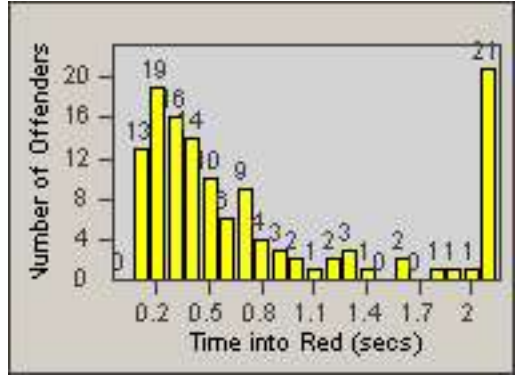

Redflex Redlight Offender Statistics

CONTRACT: Oakland **LOCATION:** OKL-35MA-01 35th St and Market St
DATE FROM: 01-Jul-2011 **DATE TO:** 31-Jul-2011

LANE 1

LANE 2

LANE 3

Redflex Redlight Offender Statistics

CONTRACT: Oakland
DATE FROM: 01-Jul-2011

LOCATION: OKL-35MA-01 35th St and Market St
DATE TO: 31-Jul-2011

LANE 4

LANE TOTAL

Redflex Redlight Offender Statistics

CONTRACT: Oakland **LOCATION:** OKL-35MA-01 35th St and Market St
DATE FROM: 01-Jul-2011 **DATE TO:** 31-Jul-2011