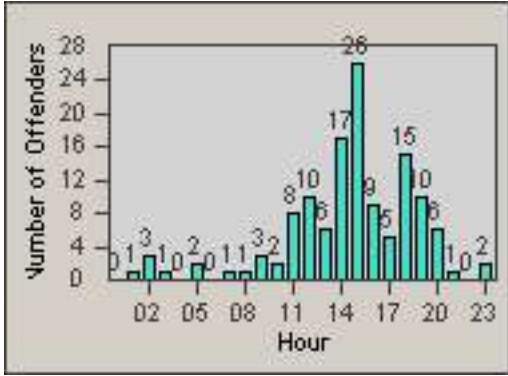

Redflex Redlight Offender Statistics

CONTRACT: Oakland **LOCATION:** OKL-35MA-01 35th St and Market St
DATE FROM: 01-Jul-2011 **DATE TO:** 31-Jul-2011

LANE 1

LANE 2

LANE 3

Redflex Redlight Offender Statistics

CONTRACT: Oakland
DATE FROM: 01-Jul-2011

LOCATION: OKL-35MA-01 35th St and Market St
DATE TO: 31-Jul-2011

LANE 4

LANE TOTAL

Redflex Redlight Offender Statistics

CONTRACT: Oakland **LOCATION:** OKL-35MA-01 35th St and Market St
DATE FROM: 01-Jul-2011 **DATE TO:** 31-Jul-2011