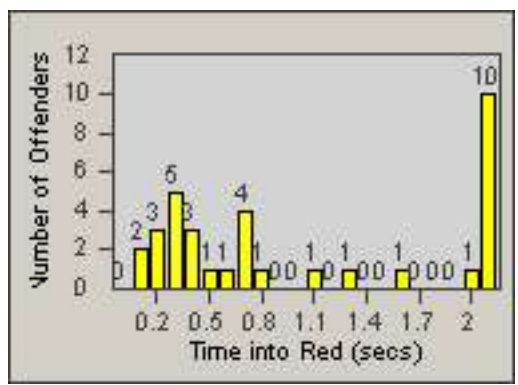

Redflex Redlight Offender Statistics

CONTRACT: Sacramento
DATE FROM: 01-Jun-2011

LOCATION: SAC-ARWA-01 Arden Way and Watt Avenue
DATE TO: 30-Jun-2011

LANE 1

LANE 2

LANE 3