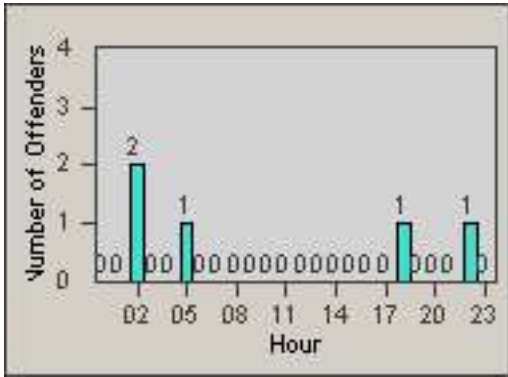

# Redflex Redlight Offender Statistics

CONTRACT: Sacramento  
 DATE FROM: 01-Jun-2011

LOCATION: SAC-ARWA-01 Arden Way and Watt Avenue  
 DATE TO: 30-Jun-2011

LANE 4

LANE 5

# Redflex Redlight Offender Statistics

CONTRACT: Sacramento  
 DATE FROM: 01-Jun-2011

LOCATION: SAC-ARWA-01 Arden Way and Watt Avenue  
 DATE TO: 30-Jun-2011