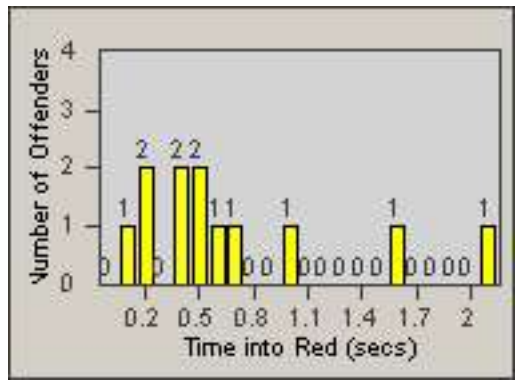

Redflex Redlight Offender Statistics

CONTRACT: Sacramento
DATE FROM: 01-Jun-2011

LOCATION: SAC-ARWA-01 Arden Way and Watt Avenue
DATE TO: 30-Jun-2011

LANE 1