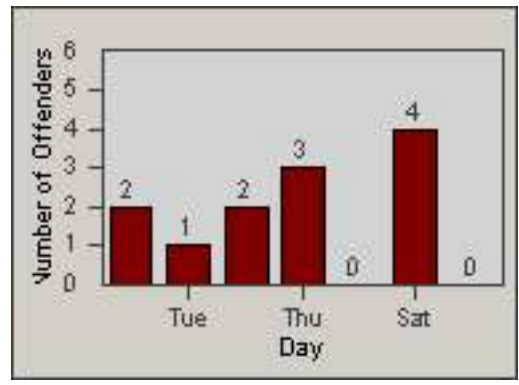

Redflex Redlight Offender Statistics

CONTRACT: Sacramento
DATE FROM: 01-Jun-2011

LOCATION: SAC-ARWA-01 Arden Way and Watt Avenue
DATE TO: 30-Jun-2011

LANE 1