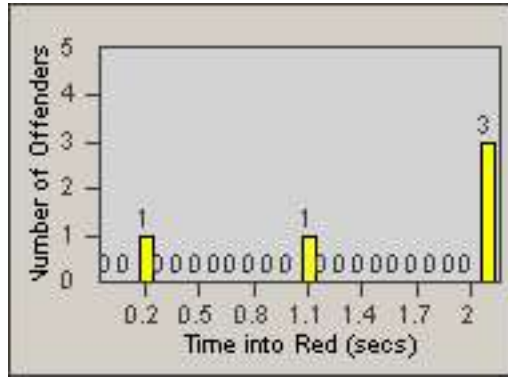

# Redflex Redlight Offender Statistics

CONTRACT: Sacramento  
 DATE FROM: 01-Jun-2011

LOCATION: SAC-ARWA-01 Arden Way and Watt Avenue  
 DATE TO: 30-Jun-2011

LANE 4

LANE 5