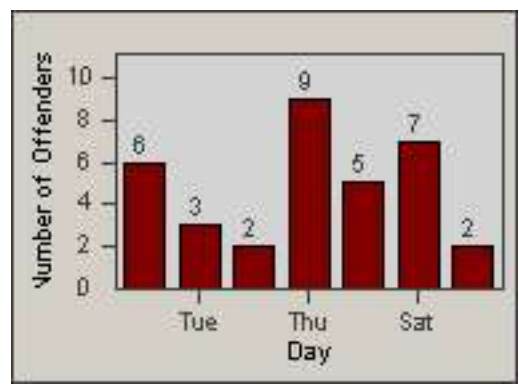

Redflex Redlight Offender Statistics

CONTRACT: Sacramento
DATE FROM: 01-Jun-2011

LOCATION: SAC-ARWA-01 Arden Way and Watt Avenue
DATE TO: 30-Jun-2011

LANE 1

LANE 2

LANE 3