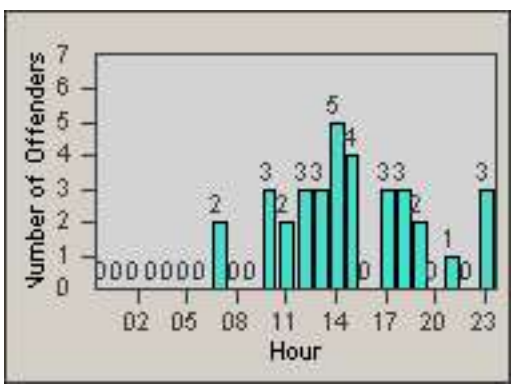

Redflex Redlight Offender Statistics

CONTRACT: Sacramento
DATE FROM: 01-Jun-2011

LOCATION: SAC-ARWA-01 Arden Way and Watt Avenue
DATE TO: 30-Jun-2011

LANE 1

LANE 2

LANE 3