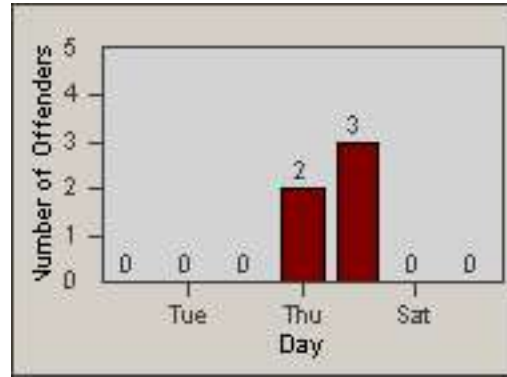

# Redflex Redlight Offender Statistics

CONTRACT: Sacramento  
 DATE FROM: 01-Jun-2011

LOCATION: SAC-ARWA-01 Arden Way and Watt Avenue  
 DATE TO: 30-Jun-2011

LANE 4

LANE 5