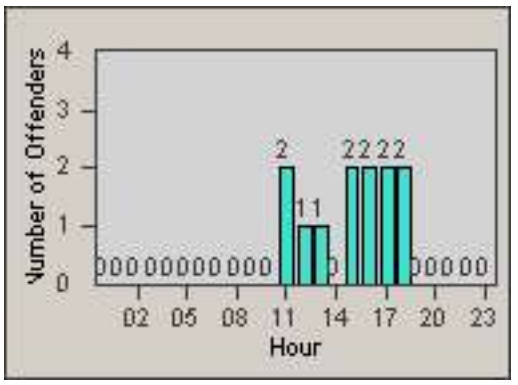

Redflex Redlight Offender Statistics

CONTRACT: Sacramento
DATE FROM: 01-Jun-2011

LOCATION: SAC-ARWA-01 Arden Way and Watt Avenue
DATE TO: 30-Jun-2011

LANE 1