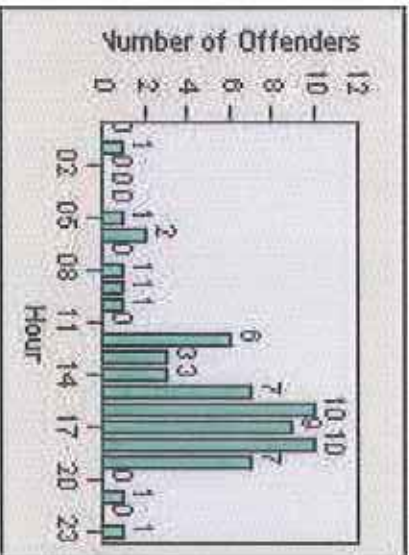

Redflex Redlight Offender Statistics

CONTRACT: Yucaipa **LOCATION:** YUC-YUOG-01 Yucaipa Blvd and Oak Glen Rd
DATE FROM: 1/Apr/2009 **DATE TO:** 31/Jul/2009

LANE 1

LANE 2

LANE 3

Redflex Redlight Offender Statistics

CONTRACT: Yucaipa **LOCATION:** YUC-YUOG-01 Yucaipa Blvd and Oak Glen Rd
DATE FROM: 1/Apr/2009 **DATE TO:** 31/Jul/2009

LANE 4

LANE TOTAL

Redflex Redlight Offender Statistics

CONTRACT: Yucaipa **LOCATION:** YUC-YUOG-01 Yucaipa Blvd and Oak Glen Rd
DATE FROM: 1/Apr/2009 **DATE TO:** 31/Jul/2009