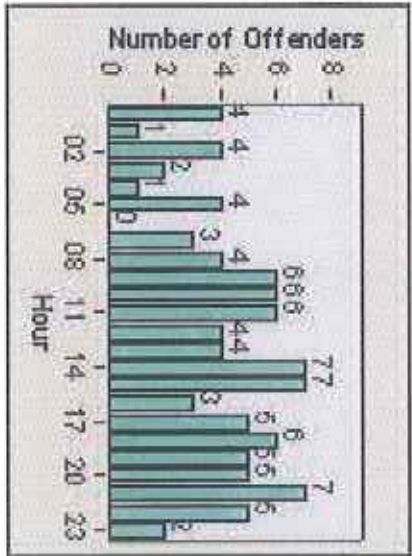

Redflex Redlight Offender Statistics

CONTRACT: Yucaipa **LOCATION:** YUC-YUOG-01 Yucaipa Blvd and Oak Glen Rd
DATE FROM: 1/Apr/2009 **DATE TO:** 31/Jul/2009

LANE 1

LANE 2

LANE 3

Redflex Redlight Offender Statistics

CONTRACT: Yucaipa **LOCATION:** YUC-YUOG-01 Yucaipa Blvd and Oak Glen Rd
DATE FROM: 1/Apr/2009 **DATE TO:** 31/Jul/2009

LANE 4

LANE TOTAL

Redflex Redlight Offender Statistics

CONTRACT: Yucaipa **LOCATION:** YUC-YUOG-01 Yucaipa Blvd and Oak Glen Rd
DATE FROM: 1/Apr/2009 **DATE TO:** 31/Jul/2009