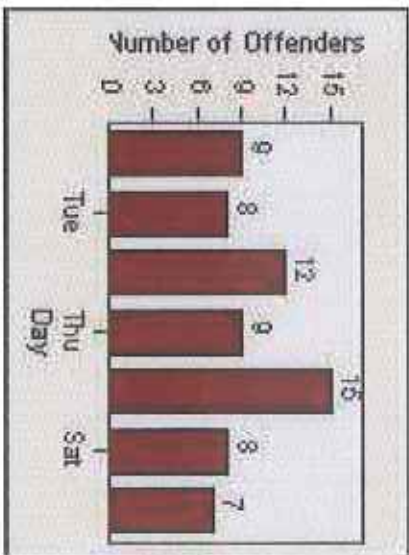

Redflex Redlight Offender Statistics

CONTRACT: Yucaipa **LOCATION:** YUC-YUOG-01 Yucaipa Blvd and Oak Glen Rd
DATE FROM: 1/Apr/2009 **DATE TO:** 31/Jul/2009

LANE 1

LANE 2

LANE 3

Redflex Redlight Offender Statistics

CONTRACT: Yucaipa **LOCATION:** YUC-YUOG-01 Yucaipa Blvd and Oak Glen Rd
DATE FROM: 1/Apr/2009 **DATE TO:** 31/Jul/2009

LANE 4

LANE TOTAL

Redflex Redlight Offender Statistics

CONTRACT: Yucaipa **LOCATION:** YUC-YUOG-01 Yucaipa Blvd and Oak Glen Rd
DATE FROM: 1/Apr/2009 **DATE TO:** 31/Jul/2009