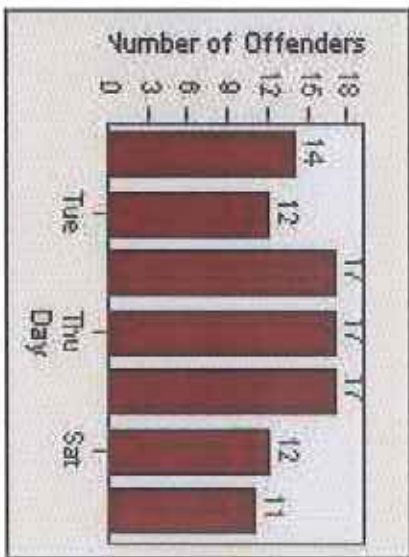

Redflex Redlight Offender Statistics

CONTRACT: Yucaipa **LOCATION:** YUC-YUOG-01 Yucaipa Blvd and Oak Glen Rd
DATE FROM: 1/Apr/2009 **DATE TO:** 31/Jul/2009

LANE 1

LANE 2

LANE 3

Redflex Redlight Offender Statistics

CONTRACT: Yucaipa **LOCATION:** YUC-YUOG-01 Yucaipa Blvd and Oak Glen Rd
DATE FROM: 1/Apr/2009 **DATE TO:** 31/Jul/2009

LANE 4

LANE TOTAL

Redflex Redlight Offender Statistics

CONTRACT: Yucaipa **LOCATION:** YUC-YUOG-01 Yucaipa Blvd and Oak Glen Rd
DATE FROM: 1/Apr/2009 **DATE TO:** 31/Jul/2009