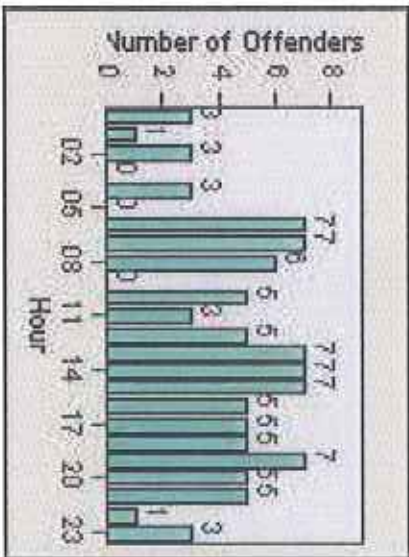

Redflex Redlight Offender Statistics

CONTRACT: Yucaipa **LOCATION:** YUC-YUOG-01 Yucaipa Blvd and Oak Glen Rd
DATE FROM: 1/Apr/2009 **DATE TO:** 31/Jul/2009

LANE 1

LANE 2

LANE 3

Redflex Redlight Offender Statistics

CONTRACT: Yucaipa **LOCATION:** YUC-YUOG-01 Yucaipa Blvd and Oak Glen Rd
DATE FROM: 1/Apr/2009 **DATE TO:** 31/Jul/2009

LANE 4

LANE TOTAL

Redflex Redlight Offender Statistics

CONTRACT: Yucaipa **LOCATION:** YUC-YUOG-01 Yucaipa Blvd and Oak Glen Rd
DATE FROM: 1/Apr/2009 **DATE TO:** 31/Jul/2009