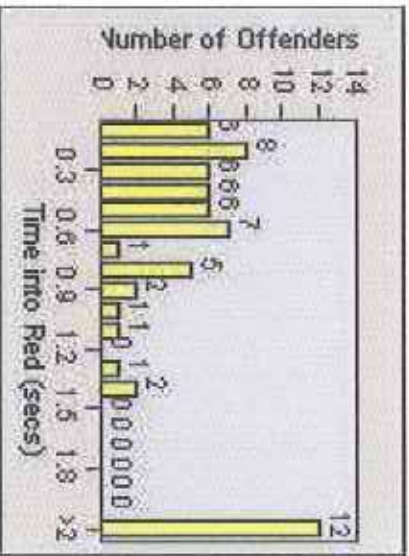

Redflex Redlight Offender Statistics

CONTRACT: Yucaipa **LOCATION:** YUC-YUOG-01 Yucaipa Blvd and Oak Glen Rd
DATE FROM: 1/Apr/2009 **DATE TO:** 31/Jul/2009

LANE 1

LANE 2

LANE 3

Redflex Redlight Offender Statistics

CONTRACT: Yucaipa **LOCATION:** YUC-YUOG-01 Yucaipa Blvd and Oak Glen Rd
DATE FROM: 1/Apr/2009 **DATE TO:** 31/Jul/2009

LANE 4

LANE TOTAL

Redflex Redlight Offender Statistics

CONTRACT: Yucaipa **LOCATION:** YUC-YUOG-01 Yucaipa Blvd and Oak Glen Rd
DATE FROM: 1/Apr/2009 **DATE TO:** 31/Jul/2009