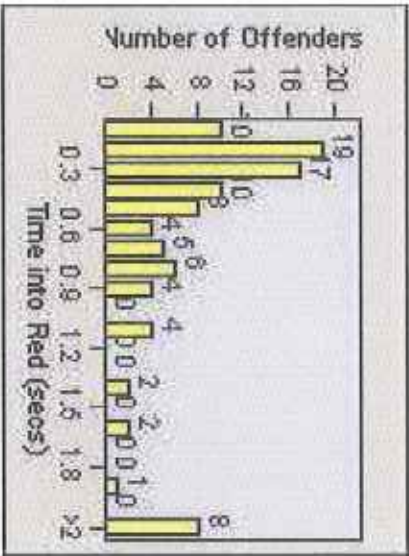

Redflex Redlight Offender Statistics

CONTRACT: Yucaipa **LOCATION:** YUC-YUOG-01 Yucaipa Blvd and Oak Glen Rd
DATE FROM: 1/Apr/2009 **DATE TO:** 31/Jul/2009

LANE 1

LANE 2

LANE 3

Redflex Redlight Offender Statistics

CONTRACT: Yucaipa **LOCATION:** YUC-YUOG-01 Yucaipa Blvd and Oak Glen Rd
DATE FROM: 1/Apr/2009 **DATE TO:** 31/Jul/2009

LANE 4

LANE TOTAL

Redflex Redlight Offender Statistics

CONTRACT: Yucaipa **LOCATION:** YUC-YUOG-01 Yucaipa Blvd and Oak Glen Rd
DATE FROM: 1/Apr/2009 **DATE TO:** 31/Jul/2009