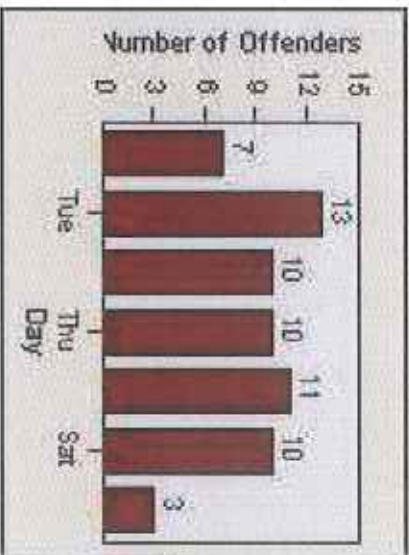

Redflex Redlight Offender Statistics

CONTRACT: Yucaipa **LOCATION:** YUC-YUOG-01 Yucaipa Blvd and Oak Glen Rd
DATE FROM: 1/Apr/2009 **DATE TO:** 31/Jul/2009

LANE 1

LANE 2

LANE 3

Redflex Redlight Offender Statistics

CONTRACT: Yucaipa **LOCATION:** YUC-YUOG-01 Yucaipa Blvd and Oak Glen Rd
DATE FROM: 1/Apr/2009 **DATE TO:** 31/Jul/2009

LANE 4

LANE TOTAL

Redflex Redlight Offender Statistics

CONTRACT: Yucaipa **LOCATION:** YUC-YUOG-01 Yucaipa Blvd and Oak Glen Rd
DATE FROM: 1/Apr/2009 **DATE TO:** 31/Jul/2009