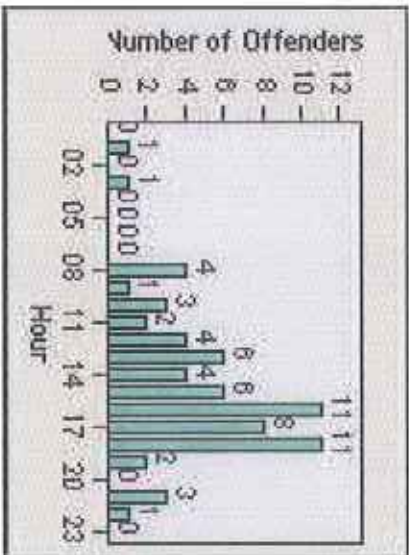

Redflex Redlight Offender Statistics

CONTRACT: Yucaipa **LOCATION:** YUC-YUOG-01 Yucaipa Blvd and Oak Glen Rd
DATE FROM: 1/Apr/2009 **DATE TO:** 31/Jul/2009

LANE 1

LANE 2

LANE 3

Redflex Redlight Offender Statistics

CONTRACT: Yucaipa **LOCATION:** YUC-YUOG-01 Yucaipa Blvd and Oak Glen Rd
DATE FROM: 1/Apr/2009 **DATE TO:** 31/Jul/2009

LANE 4

LANE TOTAL

Redflex Redlight Offender Statistics

CONTRACT: Yucaipa **LOCATION:** YUC-YUOG-01 Yucaipa Blvd and Oak Glen Rd
DATE FROM: 1/Apr/2009 **DATE TO:** 31/Jul/2009