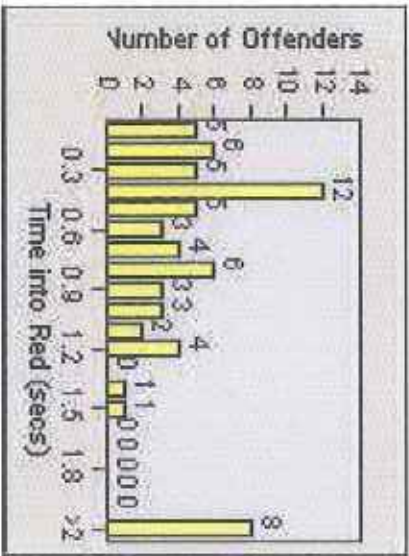

Redflex Redlight Offender Statistics

CONTRACT: Yucaipa **LOCATION:** YUC-YUOG-01 Yucaipa Blvd and Oak Glen Rd
DATE FROM: 1/Apr/2009 **DATE TO:** 31/Jul/2009

LANE 1

LANE 2

LANE 3

Redflex Redlight Offender Statistics

CONTRACT: Yucaipa **LOCATION:** YUC-YUOG-01 Yucaipa Blvd and Oak Glen Rd
DATE FROM: 1/Apr/2009 **DATE TO:** 31/Jul/2009

LANE 4

LANE TOTAL

Redflex Redlight Offender Statistics

CONTRACT: Yucaipa **LOCATION:** YUC-YUOG-01 Yucaipa Blvd and Oak Glen Rd
DATE FROM: 1/Apr/2009 **DATE TO:** 31/Jul/2009