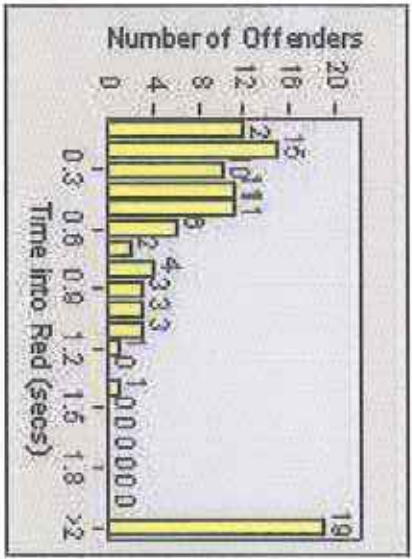

Redflex Redlight Offender Statistics

CONTRACT: Yucaipa **LOCATION:** YUC-YUOG-01 Yucaipa Blvd and Oak Glen Rd
DATE FROM: 1/Apr/2009 **DATE TO:** 31/Jul/2009

LANE 1

LANE 2

LANE 3

Redflex Redlight Offender Statistics

CONTRACT: Yucaipa **LOCATION:** YUC-YUOG-01 Yucaipa Blvd and Oak Glen Rd
DATE FROM: 1/Apr/2009 **DATE TO:** 31/Jul/2009

LANE 4

LANE TOTAL

Redflex Redlight Offender Statistics

CONTRACT: Yucaipa **LOCATION:** YUC-YUOG-01 Yucaipa Blvd and Oak Glen Rd
DATE FROM: 1/Apr/2009 **DATE TO:** 31/Jul/2009