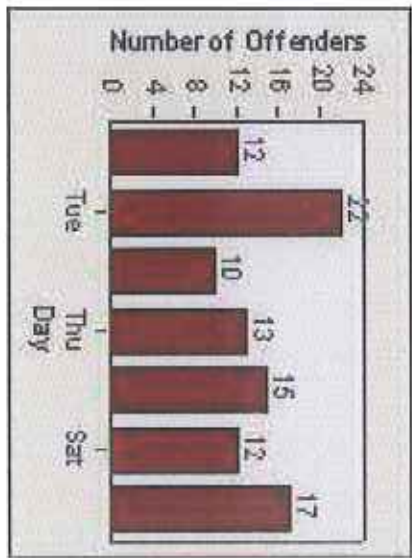

Redflex Redlight Offender Statistics

CONTRACT: Yucaipa **LOCATION:** YUC-YUOG-01 Yucaipa Blvd and Oak Glen Rd
DATE FROM: 1/Apr/2009 **DATE TO:** 31/Jul/2009

LANE 1

LANE 2

LANE 3

Redflex Redlight Offender Statistics

CONTRACT: Yucaipa **LOCATION:** YUC-YUOG-01 Yucaipa Blvd and Oak Glen Rd
DATE FROM: 1/Apr/2009 **DATE TO:** 31/Jul/2009

LANE 4

LANE TOTAL

Redflex Redlight Offender Statistics

CONTRACT: Yucaipa **LOCATION:** YUC-YUOG-01 Yucaipa Blvd and Oak Glen Rd
DATE FROM: 1/Apr/2009 **DATE TO:** 31/Jul/2009